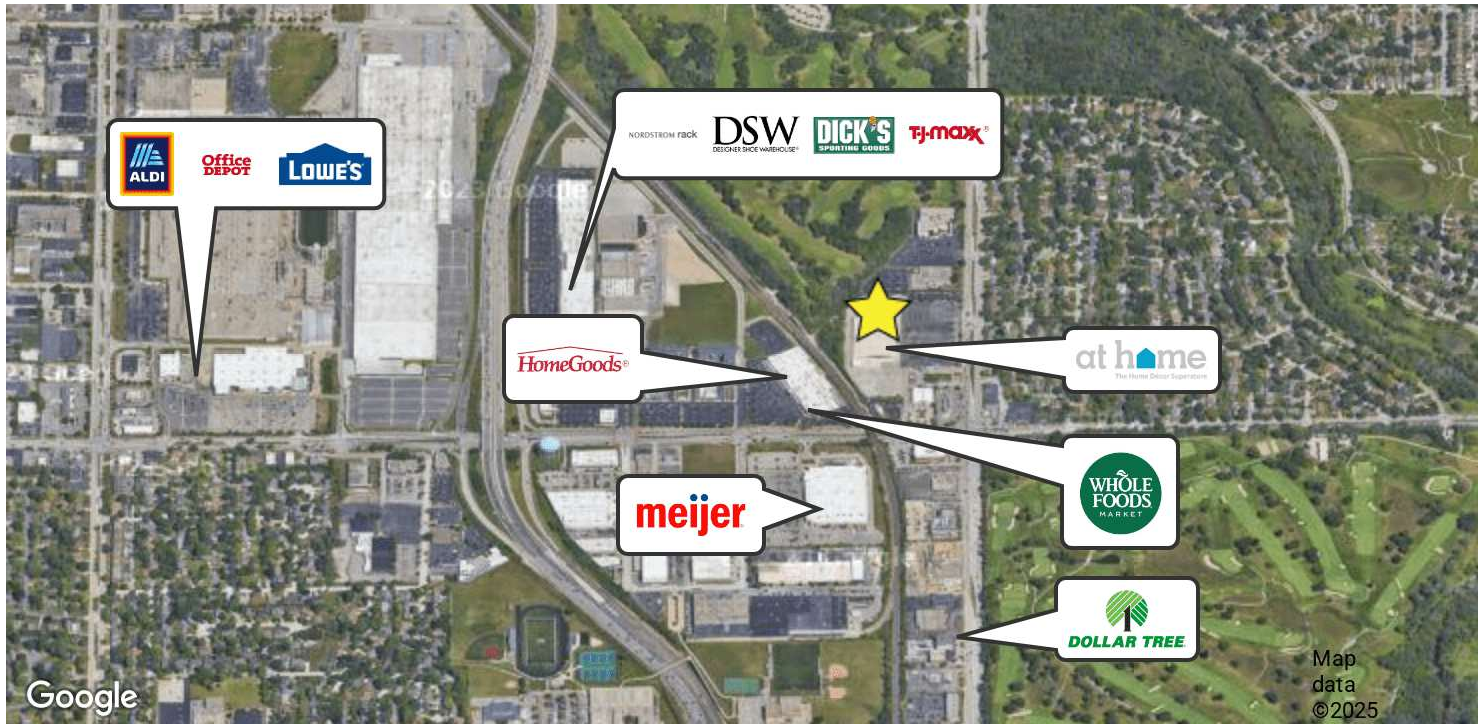

DAN CORWIN

561.620.9200 x114
dcorwin@kinproperties.com

DAVID ROTH

561.620.9200 x117
droth@kinproperties.com