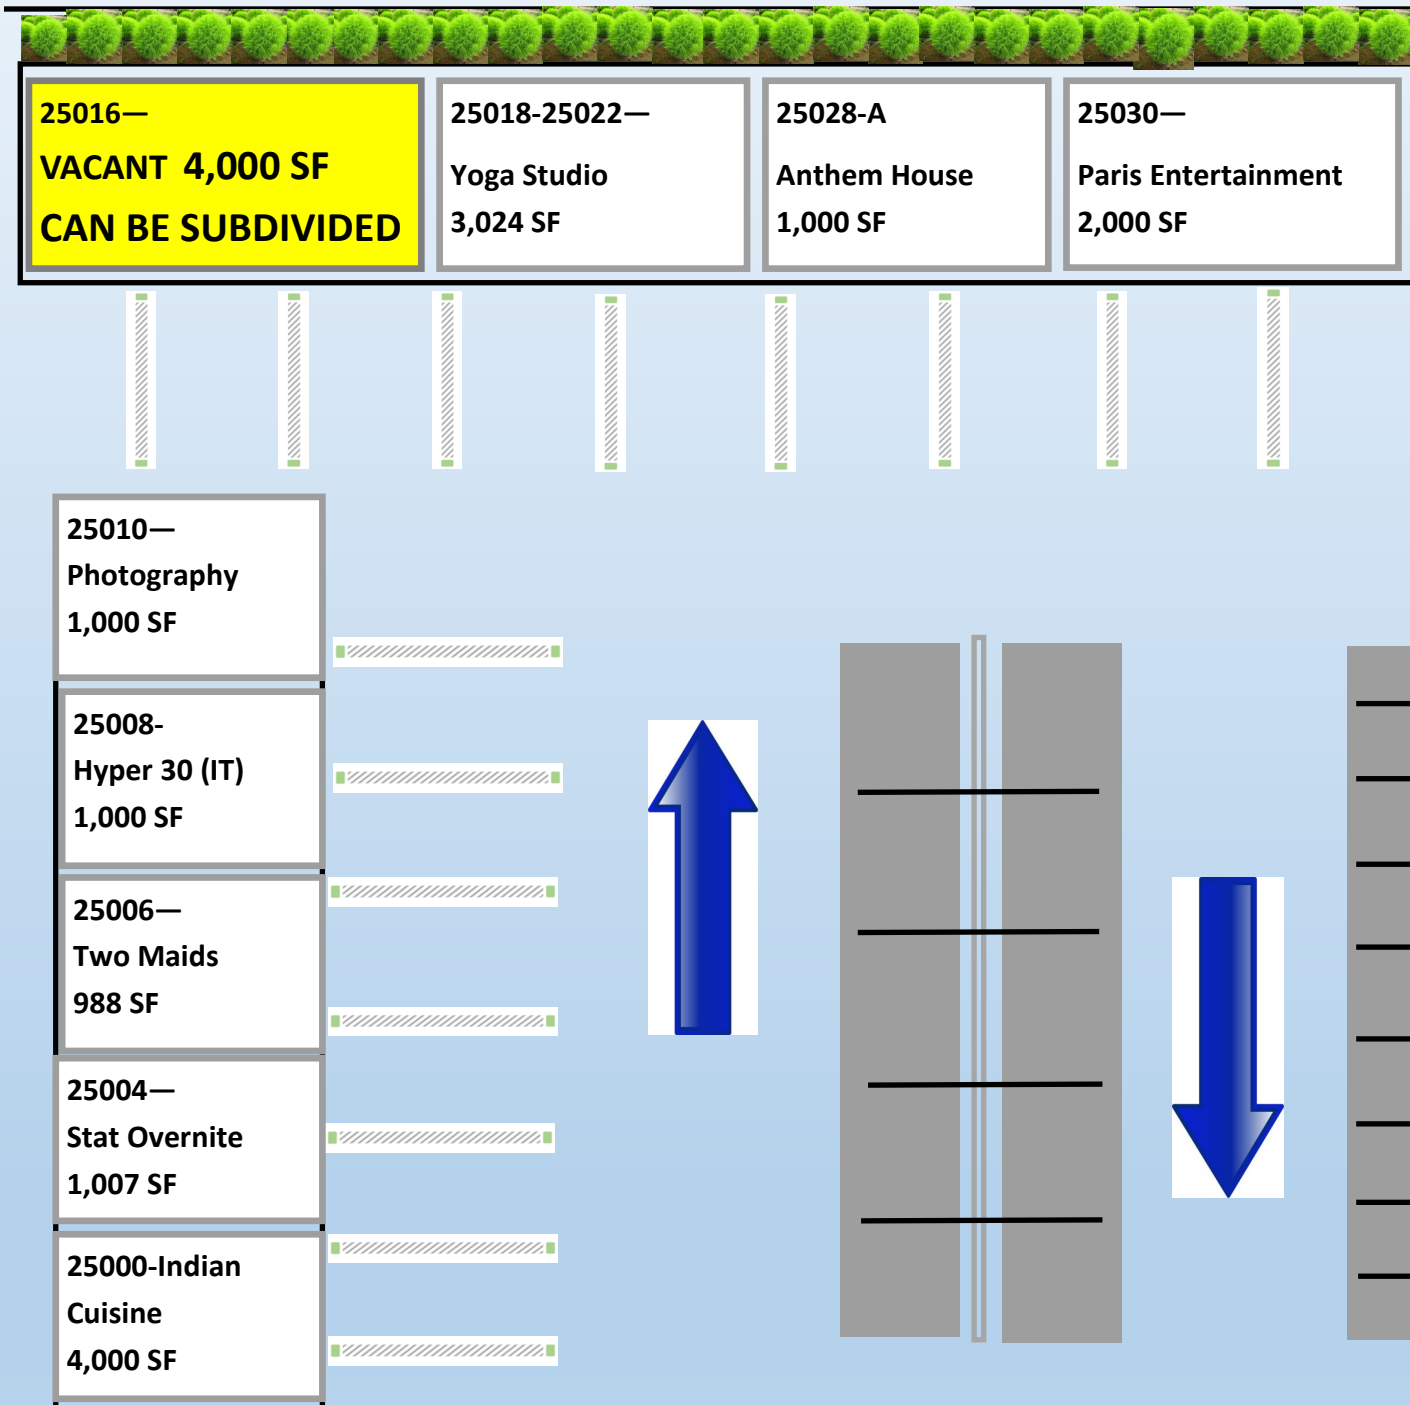

25000 U.S. 19 N. Clearwater, FL 33763

2021 HARRIS & COMPANY The information contained in this document has been obtained from sources believed reliable. While Harris & Company does not doubt its accuracy Harris & Company has not verified it and makes no guarantee, or representation about it. It is your responsibility to independently confirm its accuracy and completeness.