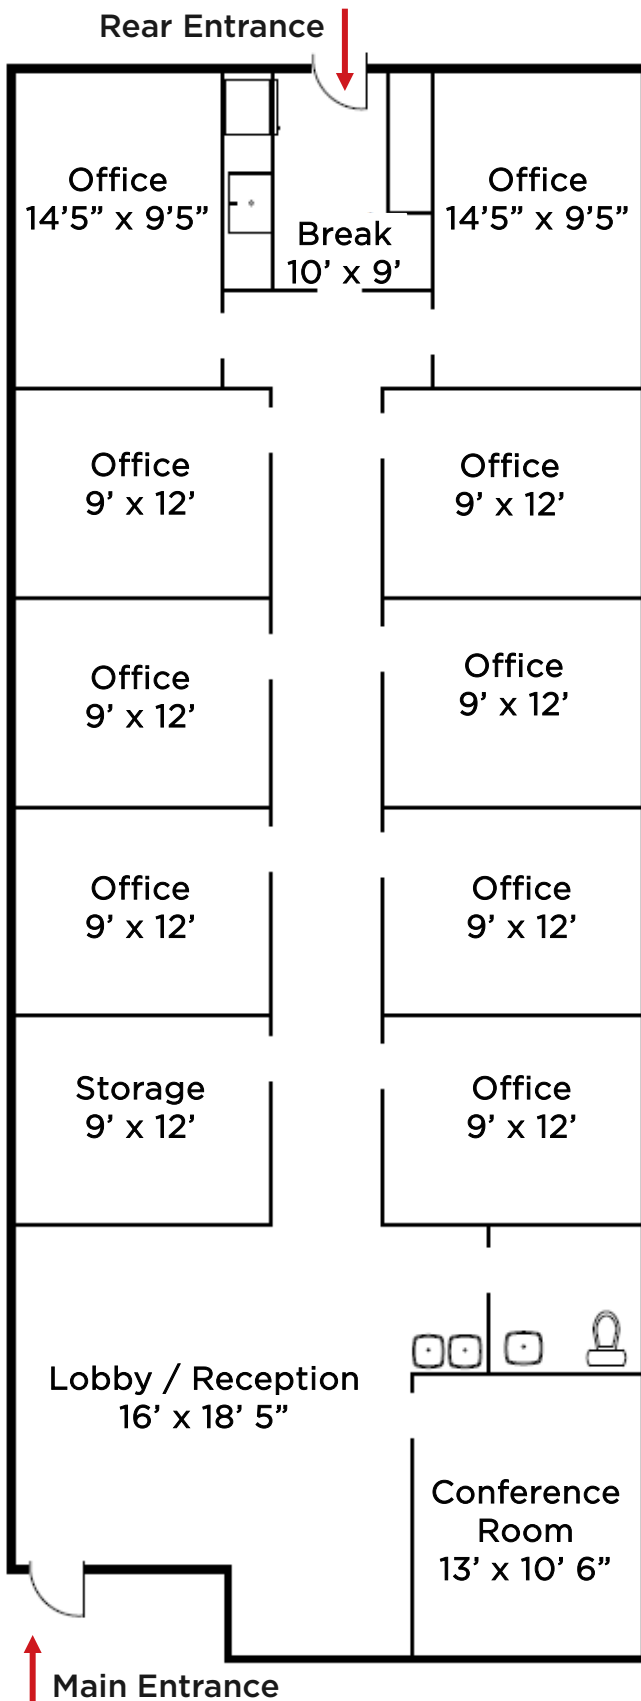

# Parkway Place ▪ 218 Towne Village Dr

## CONDOMINIUM LAYOUT

- Size: 2,150 SF
- Total Offices: 9
- Break Area: 1
- Conference Area: 1
- Storage Area: 1
- Lobby / Reception Area: 1
- Restroom: 1