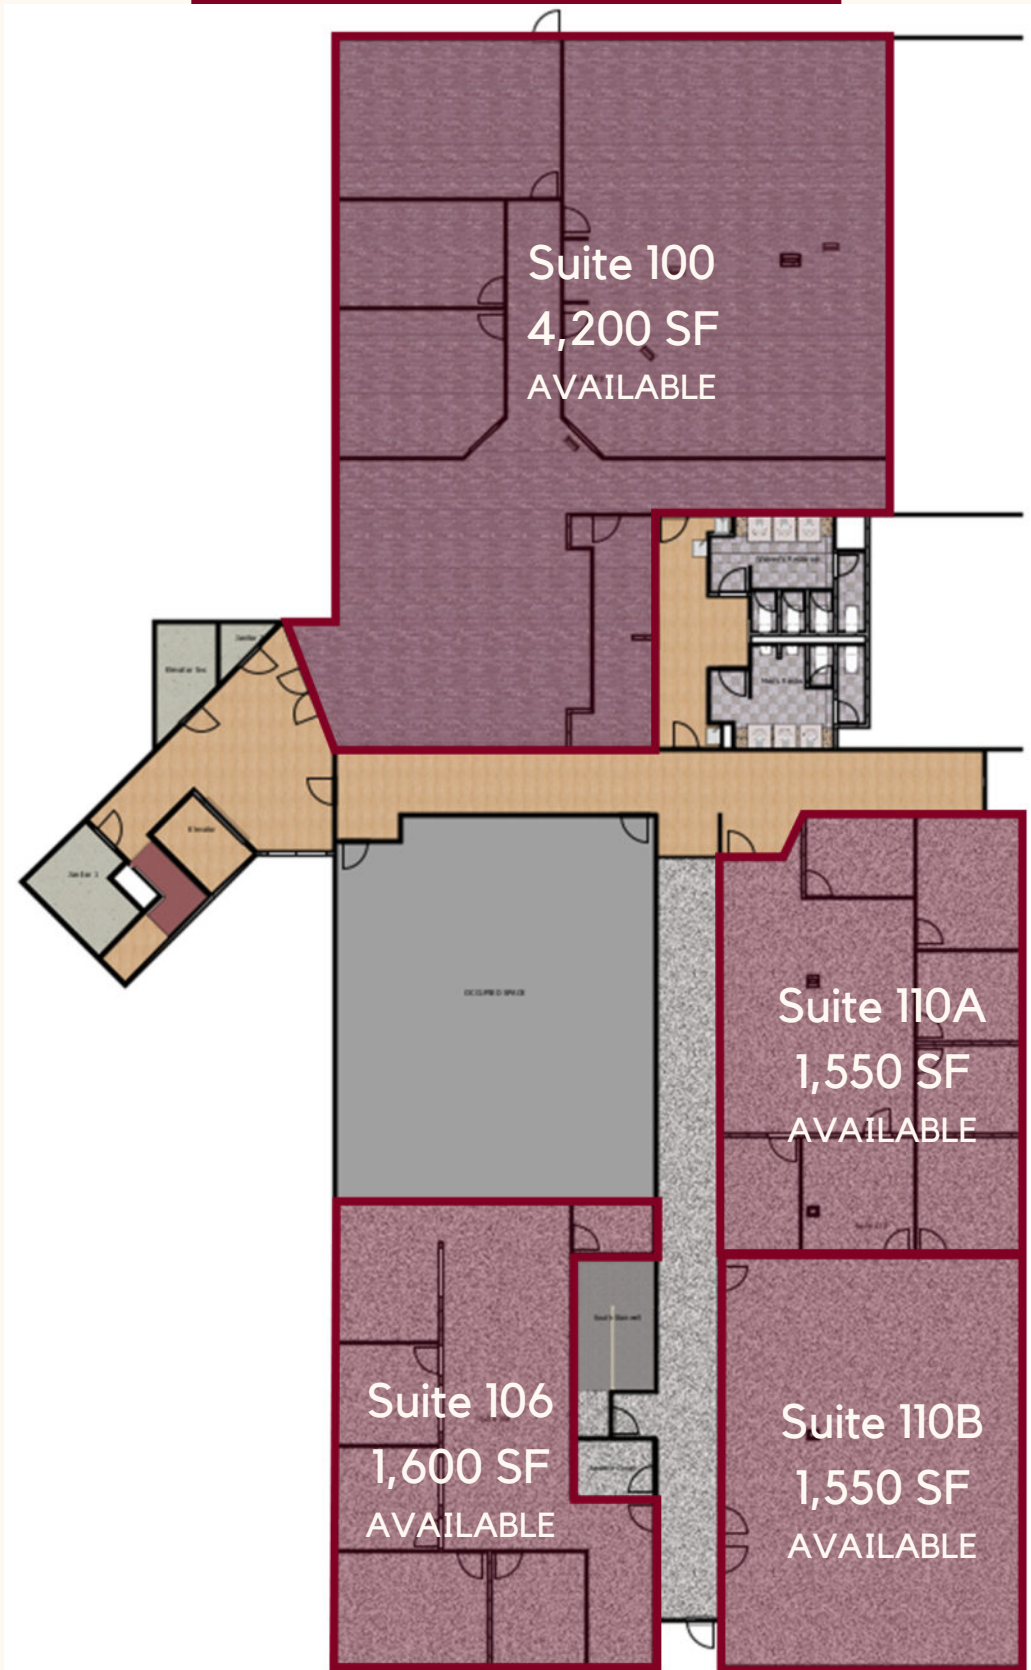

VISIT US
Hobbsproperties.com

INSTAGRAM.COM
/HobbsProperties

LINKEDIN.COM/COMPANY
/Hobbs-Properties

SPACE FEATURES

Double-door entrance

Vaulted ceiling

Direct restroom access

Floor-to-ceiling interior windows

Television ceiling mounts

Collapsible room panels

Elevator and handicap accessible

5:1 parking ratio

FLOORPLAN

Expansive floorplan allows for numerous potential office features including...

BREAKROOM

APPOINTMENT ROOMS

CONFERENCE ROOM

WAITING AREA

GET IN TOUCH
919-828-9999

343 E. SIX FORKS ROAD
SUITE 300
Raleigh, NC 27609

VISIT US
Hobbsproperties.com

FLOORPLAN SUMMARY

GET IN TOUCH
919-828-9999

343 E. SIX FORKS ROAD
SUITE 300
Raleigh, NC 27609