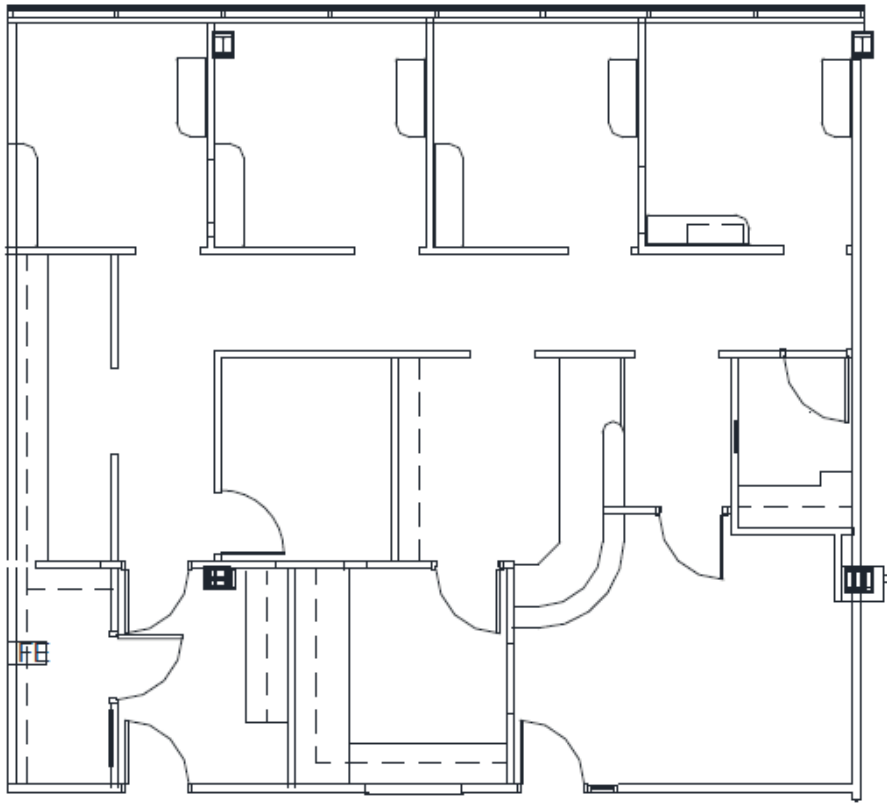

REXWOODS IV

4325 LAKE BOONE TRAIL | RALEIGH, NC

SUITE 214 | 1,601 RSF

Disclaimer: The above floor plan is not to scale. The available space shown is believed to be correct but is subject to change.

Sam DiFranco Jr., CCIM, SIOR
919-604-2137
sdifrancojr@richcommercialrealty.com