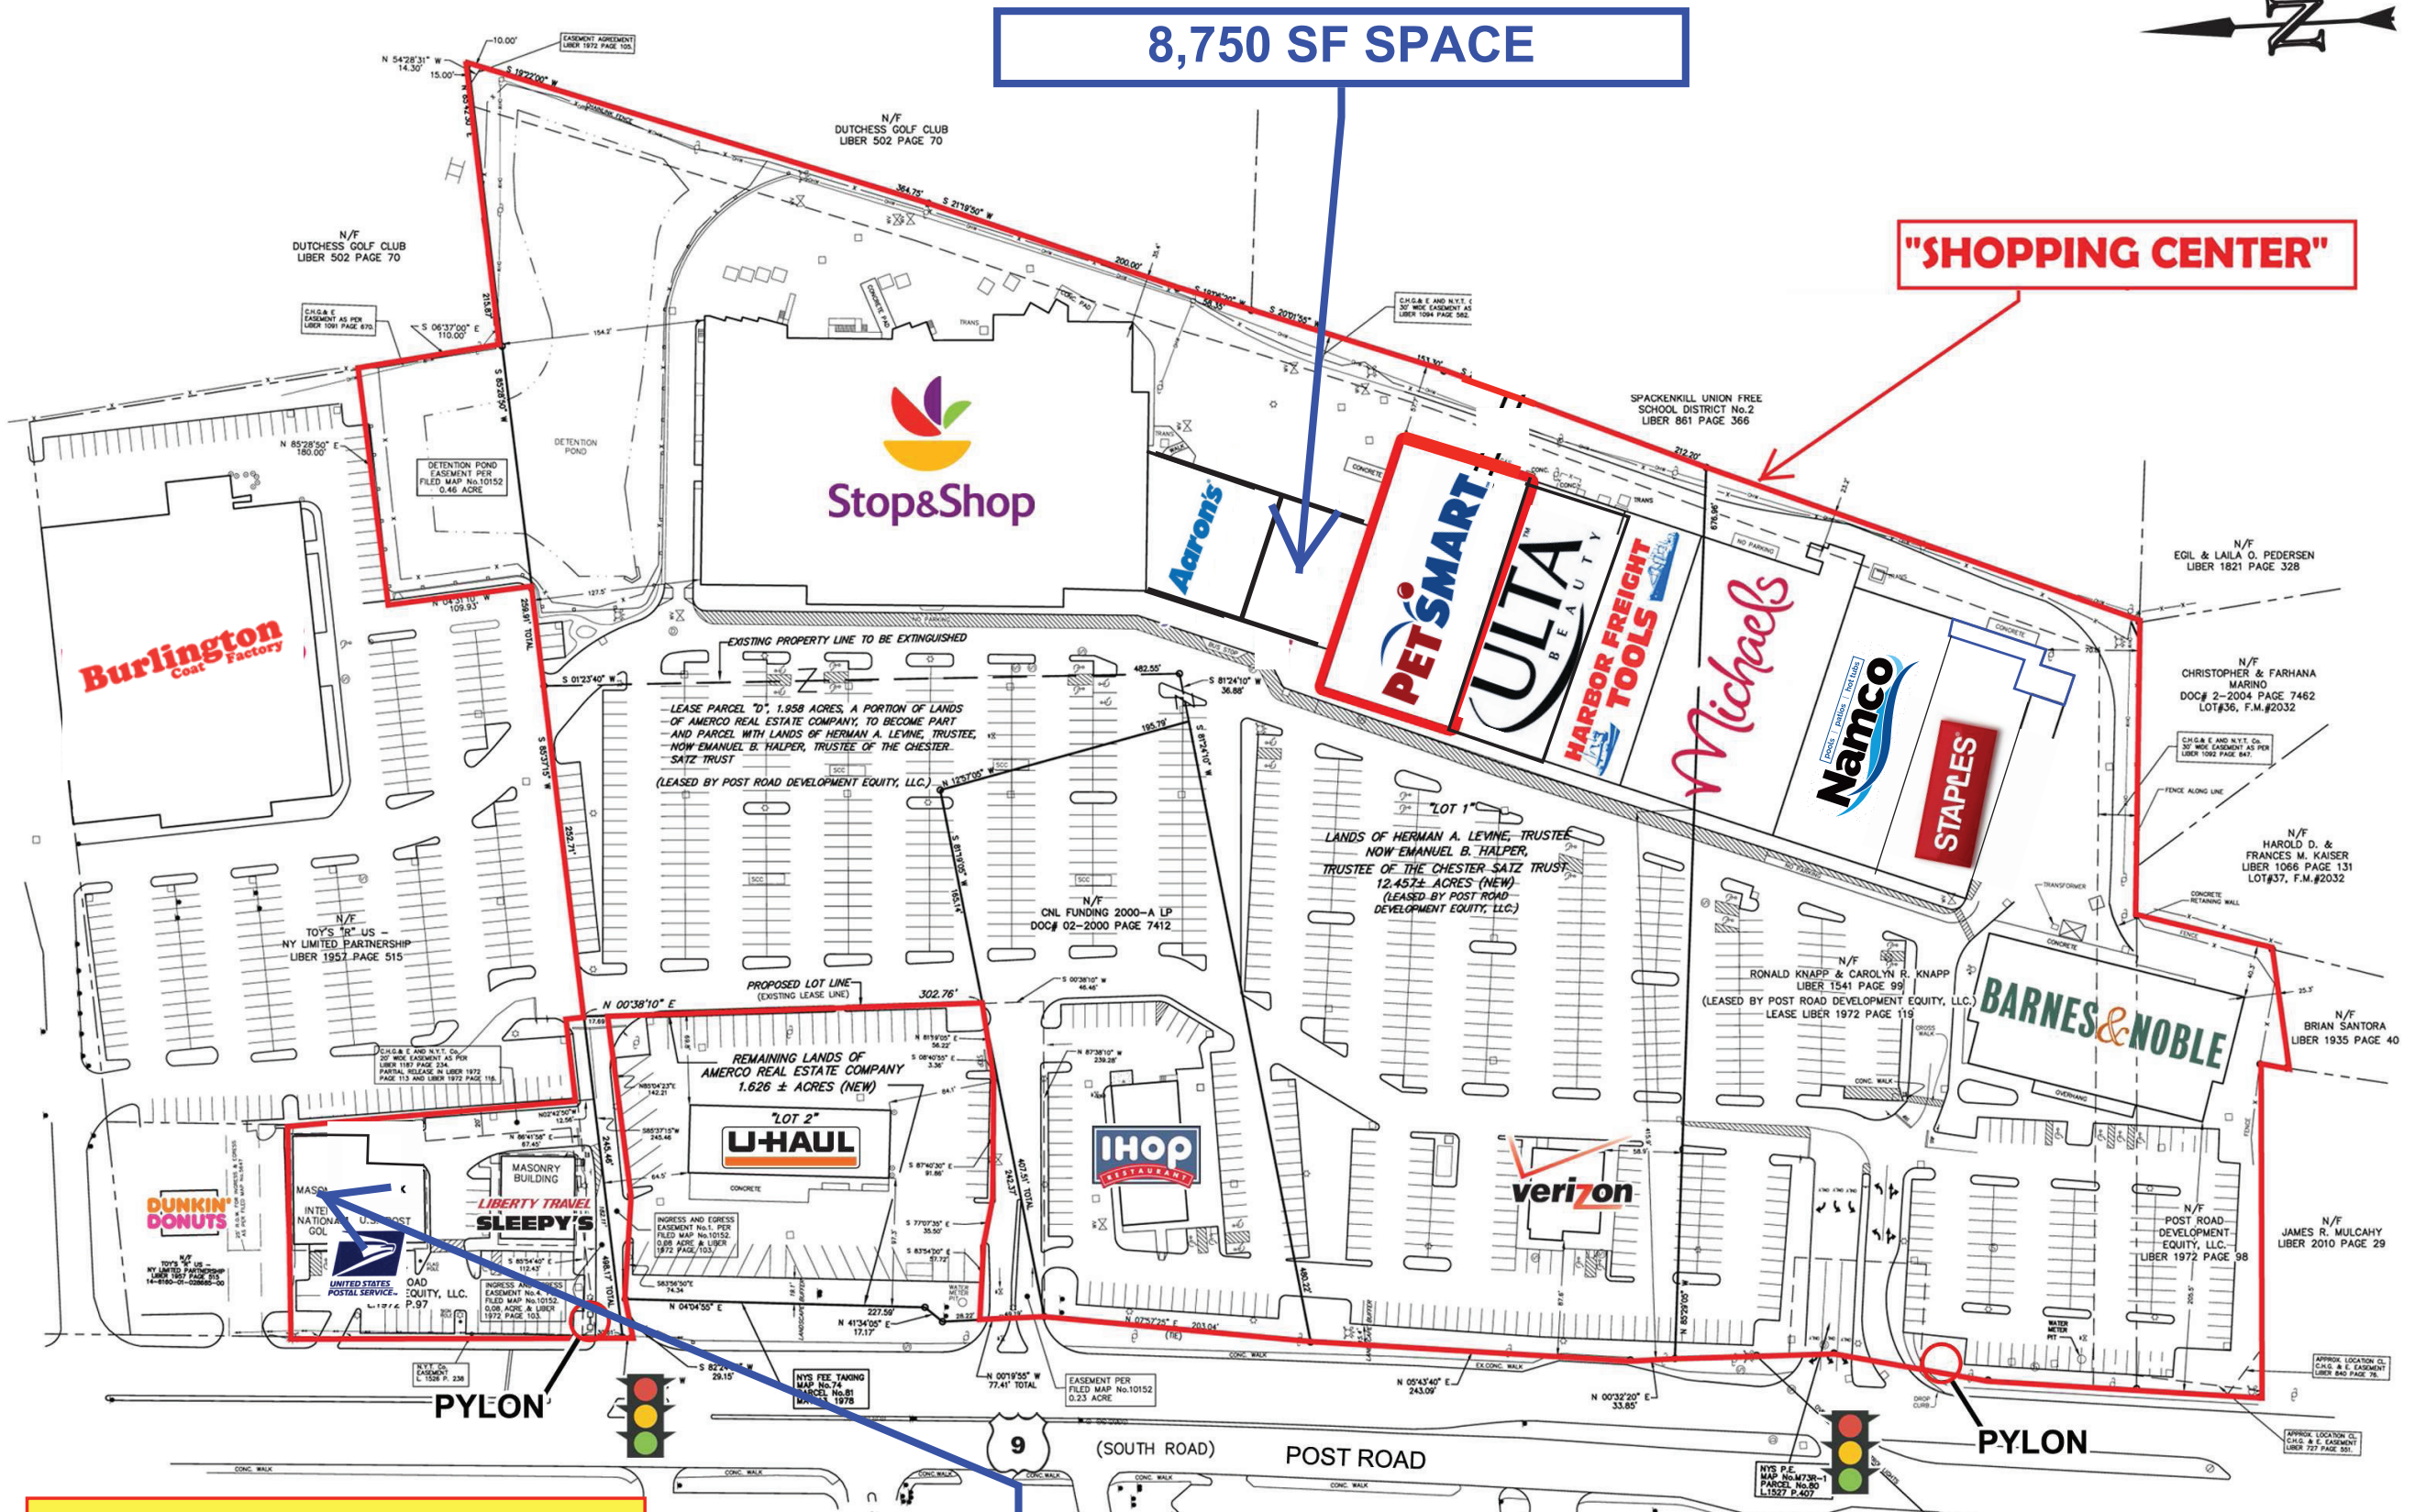

**8,750 SF SPACE**

**"SHOPPING CENTER"**

**EXHIBIT A**

**3,200 SF SPACE**

**POUGHKEEPSIE, NY**  
Post Road Plaza

**U.S. ROUTE 9 JUST NORTH OF SPACKENKILL ROAD CLOVERLEAF**  
**62,500 AADT**