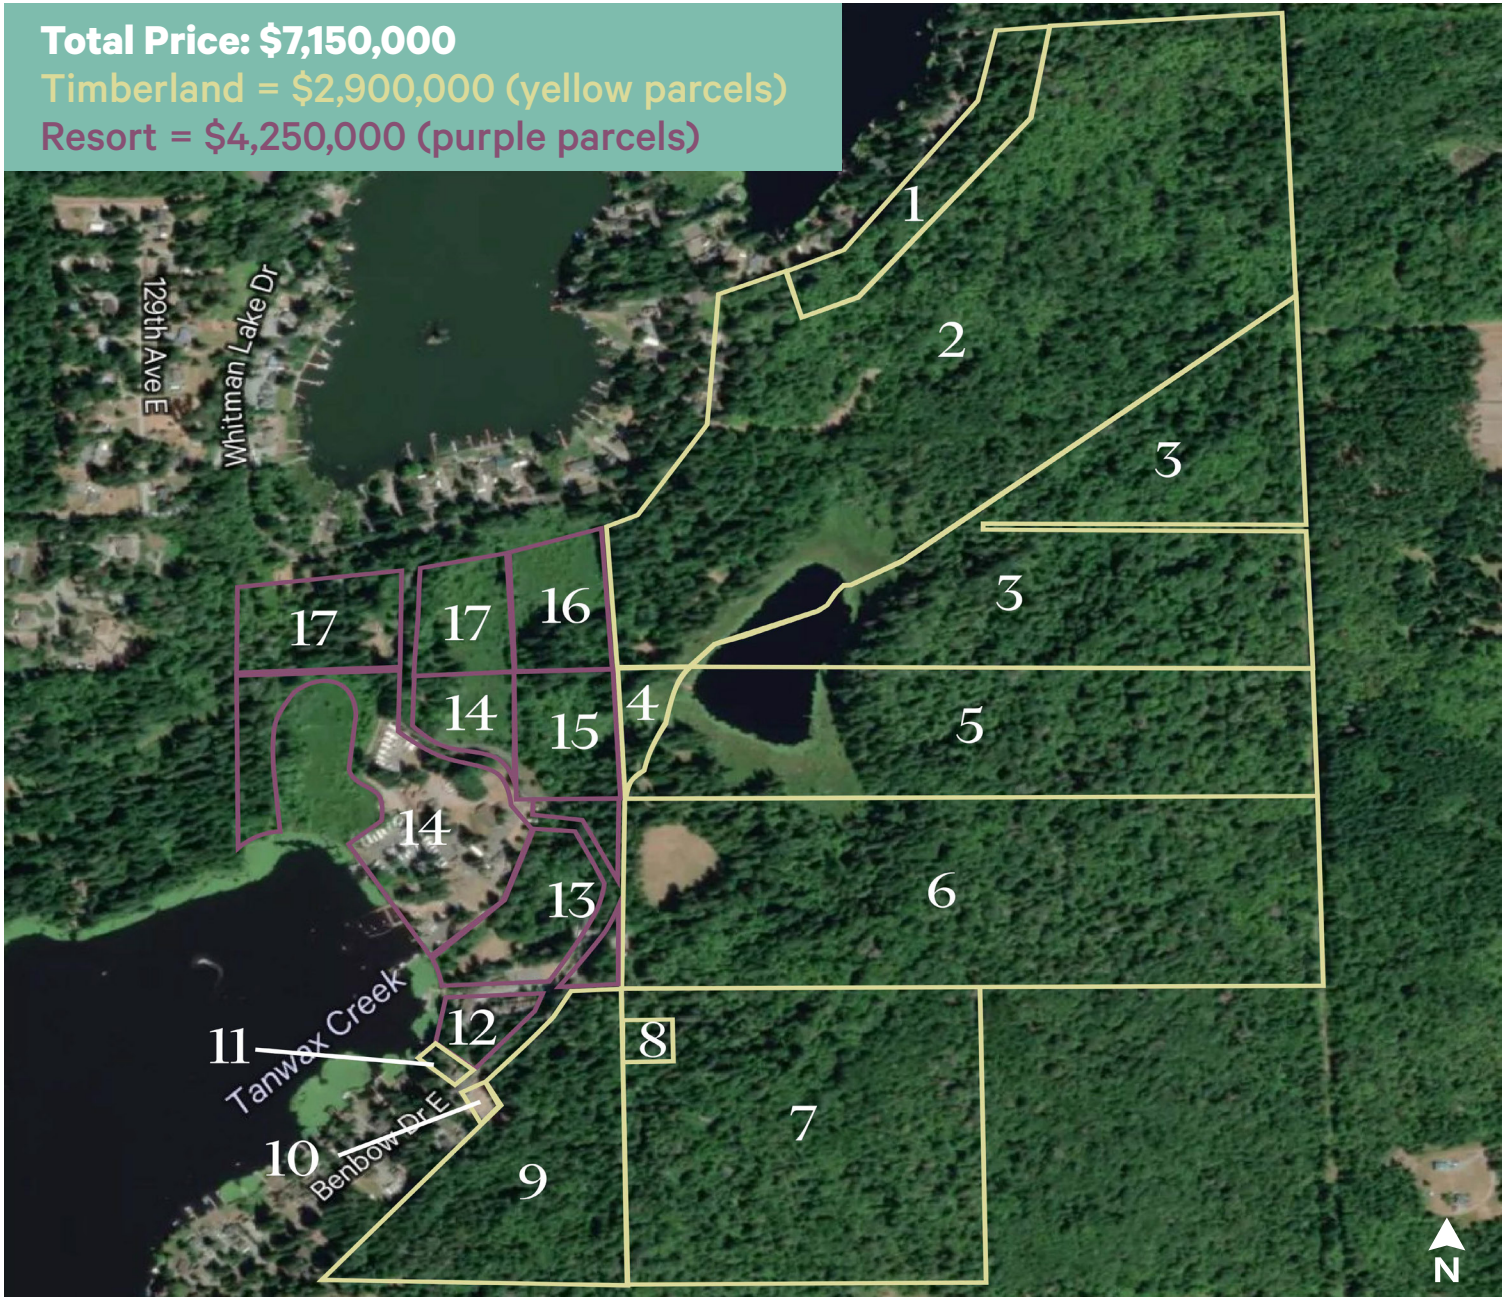

Camp Lakeview Resort

32919 Benbow Drive East
Graham, WA 98338

Total Price: \$7,150,000

Timberland = \$2,900,000 (yellow parcels)

Resort = \$4,250,000 (purple parcels)

Camp Lakeview Resort

32919 Benbow Drive East | Graham, WA 98338

For Sale

Parcels

Site #	Parcel #	Property Size
Yellow Outlined Parcels		
1	041713-2004	4.2
2	041713-2006	78.32
3	041713-2007	33.3
4	041713-3012	1.75
5	041713-3011	28.38
6	041713-3005	49.0
7	041713-3006	39.08
8	041713-3004	0.92
9	041714-4010	19.02
10	503500-0340	0.27
11	503500-0180	0.35
Purple Outlined Parcels		
12	041714-4009	2.45
13	041714-4002	6.52
14	041714-4005	16.49
15	041714-4000	4.02
16	041714-1003	4.24
17	041714-1004	7.78

Camp Lakeview Resort

32919 Benbow Drive East | Graham, WA 98338

For Sale

Property Description

The property includes multiple parcels with a marina on the lake and access to 300+/- acres of forest trails with hiking, mountain biking, sport activities, and fishing. Originally a timber camp (1930s) and WWII Retreat Center for Army Air Corps members (1940s).

Camp Lakeview is 32 miles from Tacoma and 54 miles from Seattle giving it great access to the 4 million metropolitan area population who come to the Mt. Rainier National Forest to visit Mt. Rainier 21 miles from the property.