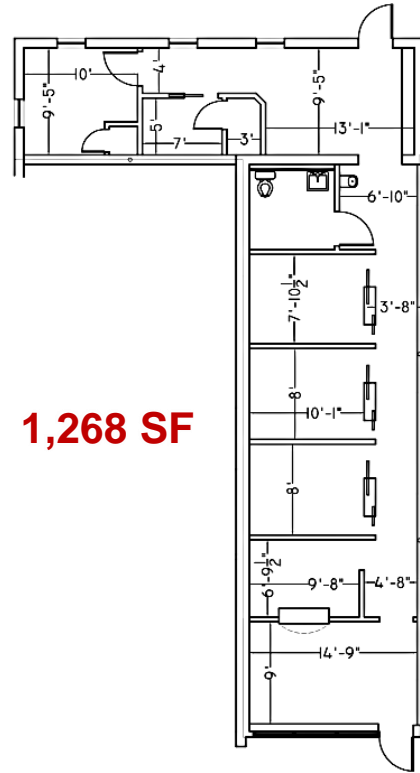

For Lease

Medical/Retail Space (Detail)

417 & 429 Wall Street

Princeton, NJ 08540

1,268 SF