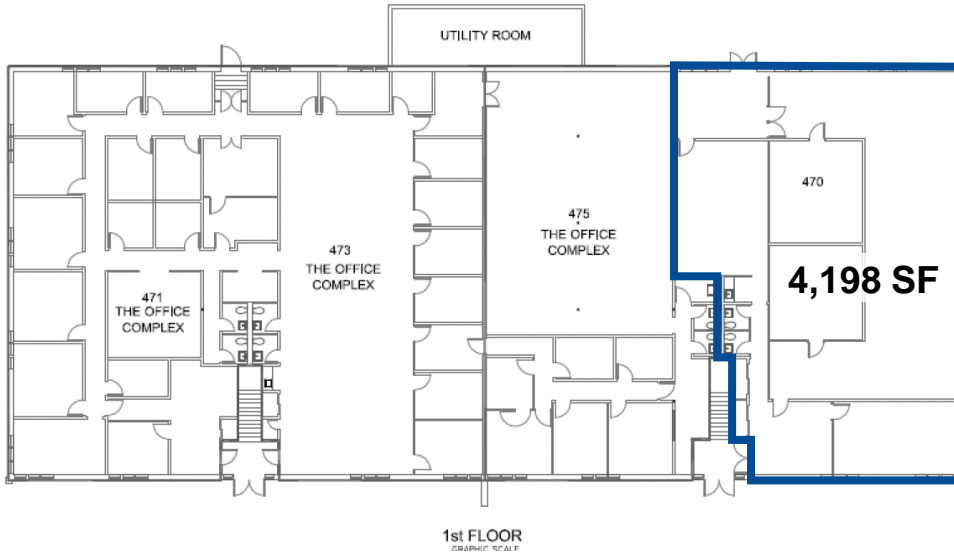

For Lease

8,305 SF Office Space

451-475 Wall Street
Princeton, NJ 08540

Available Units:

1st Floor: 4,198 SF Office

2nd Floor: 4,107 SF Office

401-450 Wall Street

Princeton, NJ 08540

For Lease

17,184 SF Office/Retail Space

Available Units:

1st Floor:	1,155 SF Retail
	1,268 SF Medical
2nd Floor:	842 SF
	842 SF
	1,444 SF
	3,544 SF
	3,666 SF
	4,423 SF

For Lease

Medical/Retail Space (Detail)

417 & 429 Wall Street

Princeton, NJ 08540

1,268 SF

417 WALL ST
BLDG B 1ST FLOOR

1,155 SF

429 WALL ST
BLDG B 1ST FLOOR