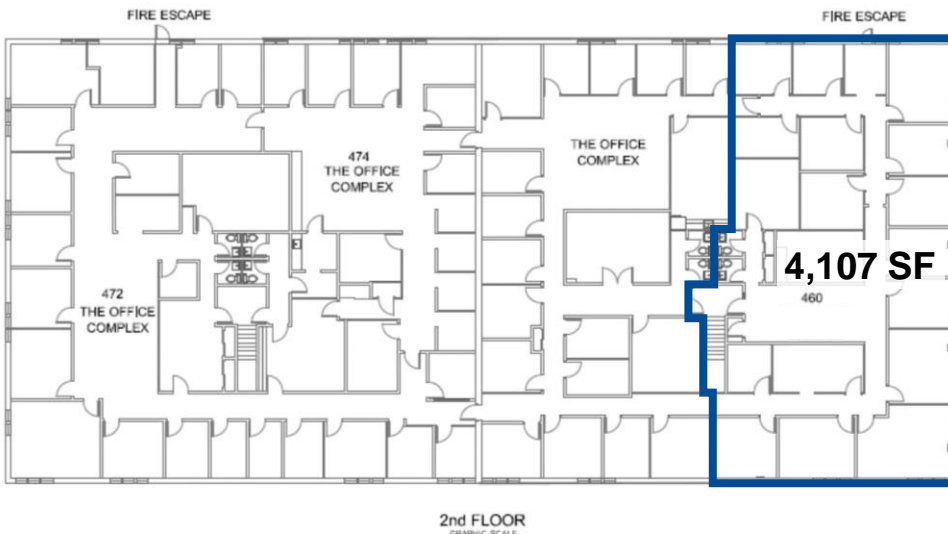

For Lease

8,305 SF Office Space

451-475 Wall Street
Princeton, NJ 08540

Available Units:

1st Floor: 4,198 SF Office

2nd Floor: 4,107 SF Office

401-450 Wall Street

Princeton, NJ 08540

For Lease

17,184 SF Office/Retail Space

Available Units:

1st Floor:	1,155 SF Retail
	1,268 SF Medical
2nd Floor:	842 SF
	842 SF
	1,444 SF
	3,544 SF
	3,666 SF
	4,423 SF

For Lease

Medical/Retail Space (Detail)

417 & 429 Wall Street

Princeton, NJ 08540

1,268 SF

417 WALL ST
BLDG B 1ST FLOOR

1,155 SF

429 WALL ST
BLDG B 1ST FLOOR