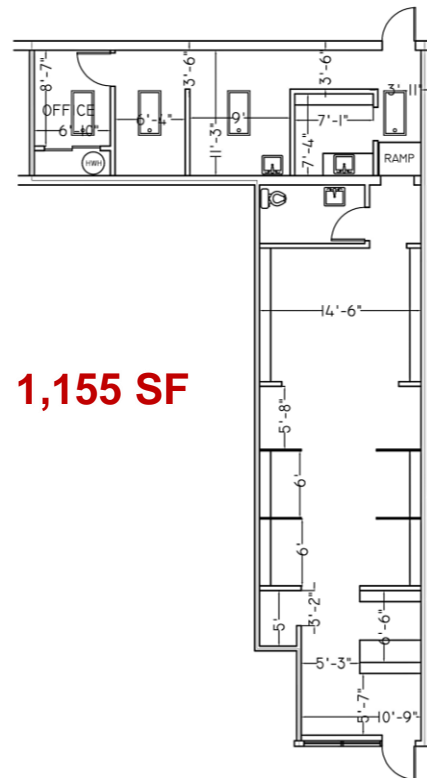

For Lease

8,305 SF Office Space

451-475 Wall Street
Princeton, NJ 08540

Available Units:

1st Floor: 4,198 SF Office

2nd Floor: 4,107 SF Office

401-450 Wall Street

Princeton, NJ 08540

For Lease

17,184 SF Office/Retail Space

Available Units:

1st Floor:	1,155 SF Retail
	1,268 SF Medical
2nd Floor:	842 SF
	842 SF
	1,444 SF
	3,544 SF
	3,666 SF
	4,423 SF

For Lease

Medical/Retail Space (Detail)

417 & 429 Wall Street

Princeton, NJ 08540

1,268 SF

417 WALL ST
BLDG B 1ST FLOOR

1,155 SF

429 WALL ST
BLDG B 1ST FLOOR