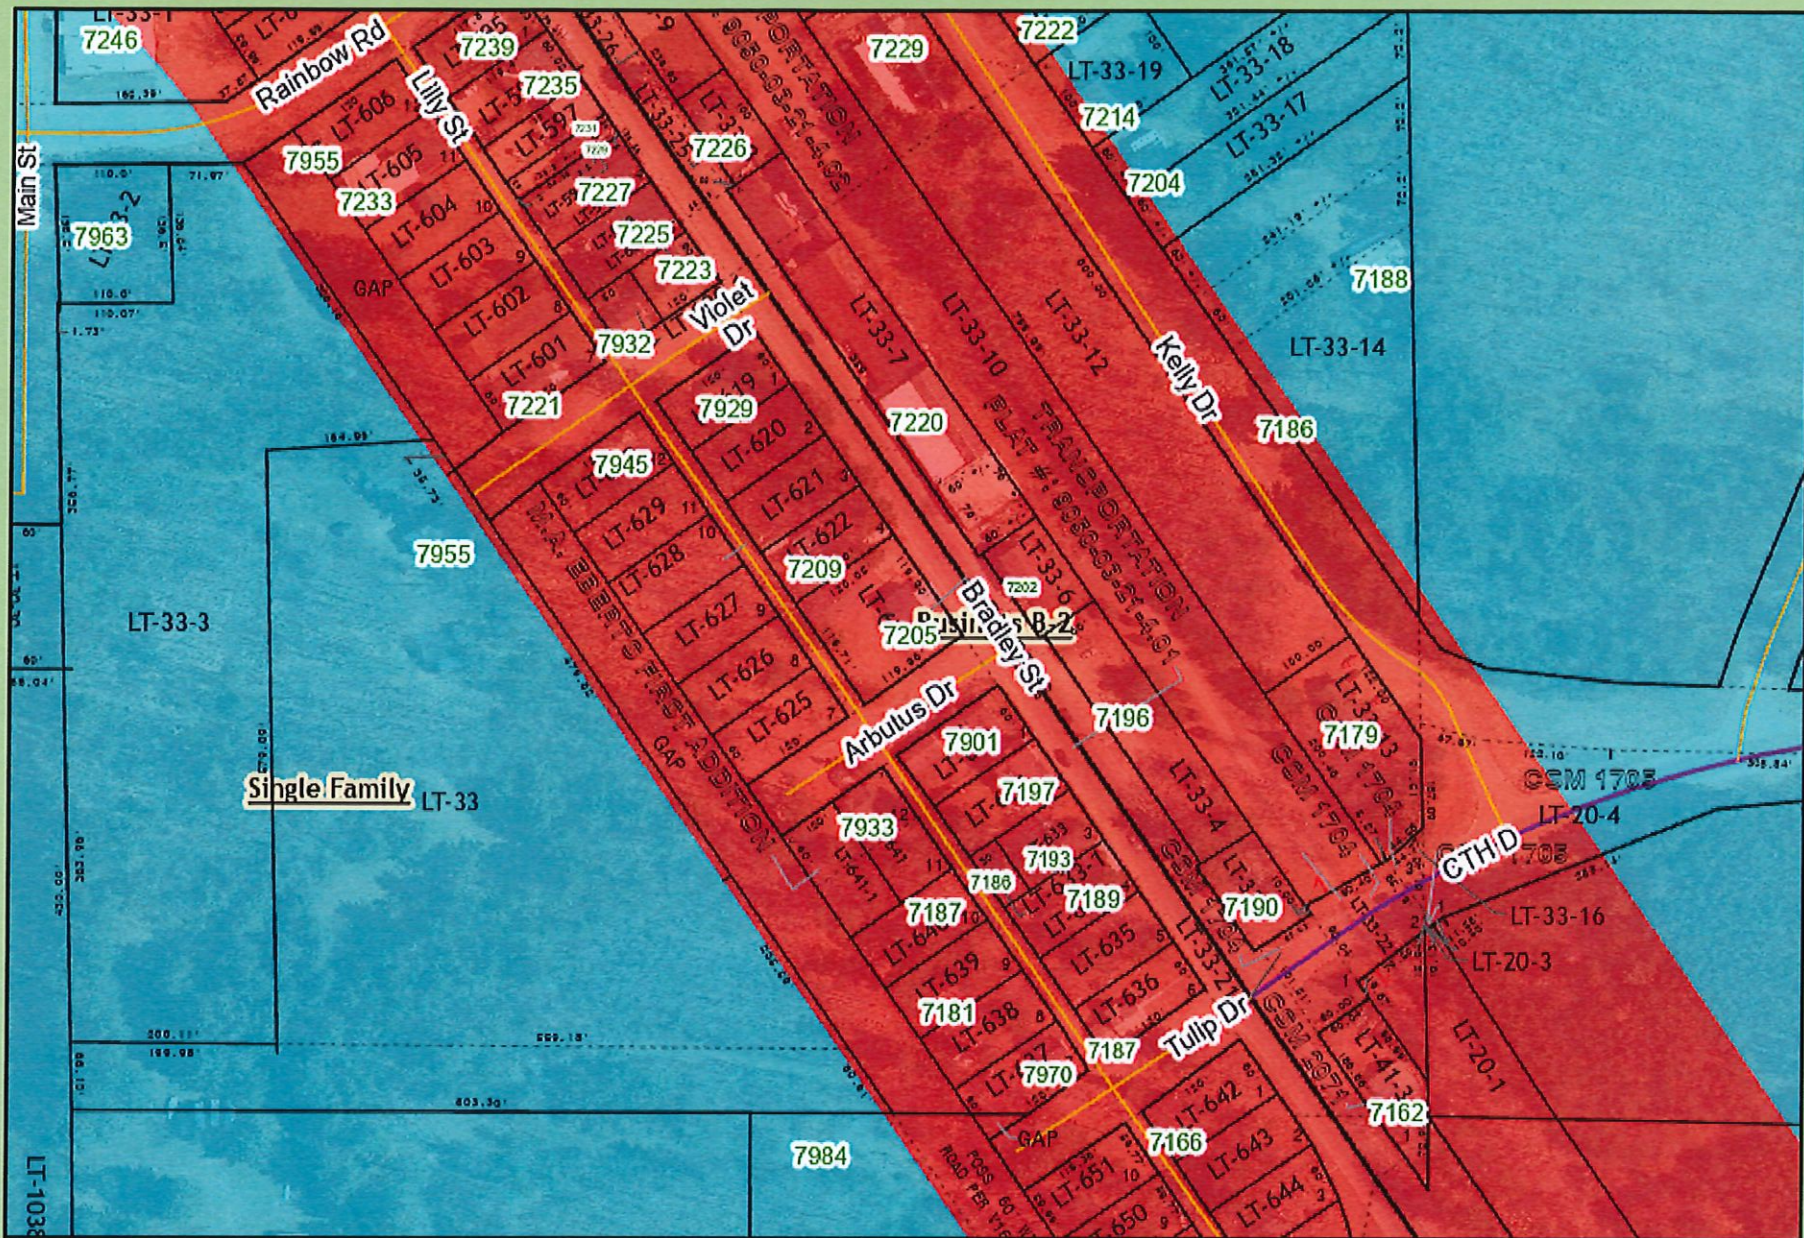

Oneida County GIS Map  
**Oneida County, Wisconsin**

This map is courtesy of the Oneida County Land Information office and is a general sketch of areas in Oneida County. It should not be used to represent surveys of property. See original source documents for more information.

## Oneida County GIS Map Oneida County, Wisconsin

0 0.01 0.02 0.04 0.06 0.08  
mi

This map is courtesy of the Oneida County Land Information office and is a general sketch of areas in Oneida County. It should not be used to represent surveys of property. See original source documents for more information.