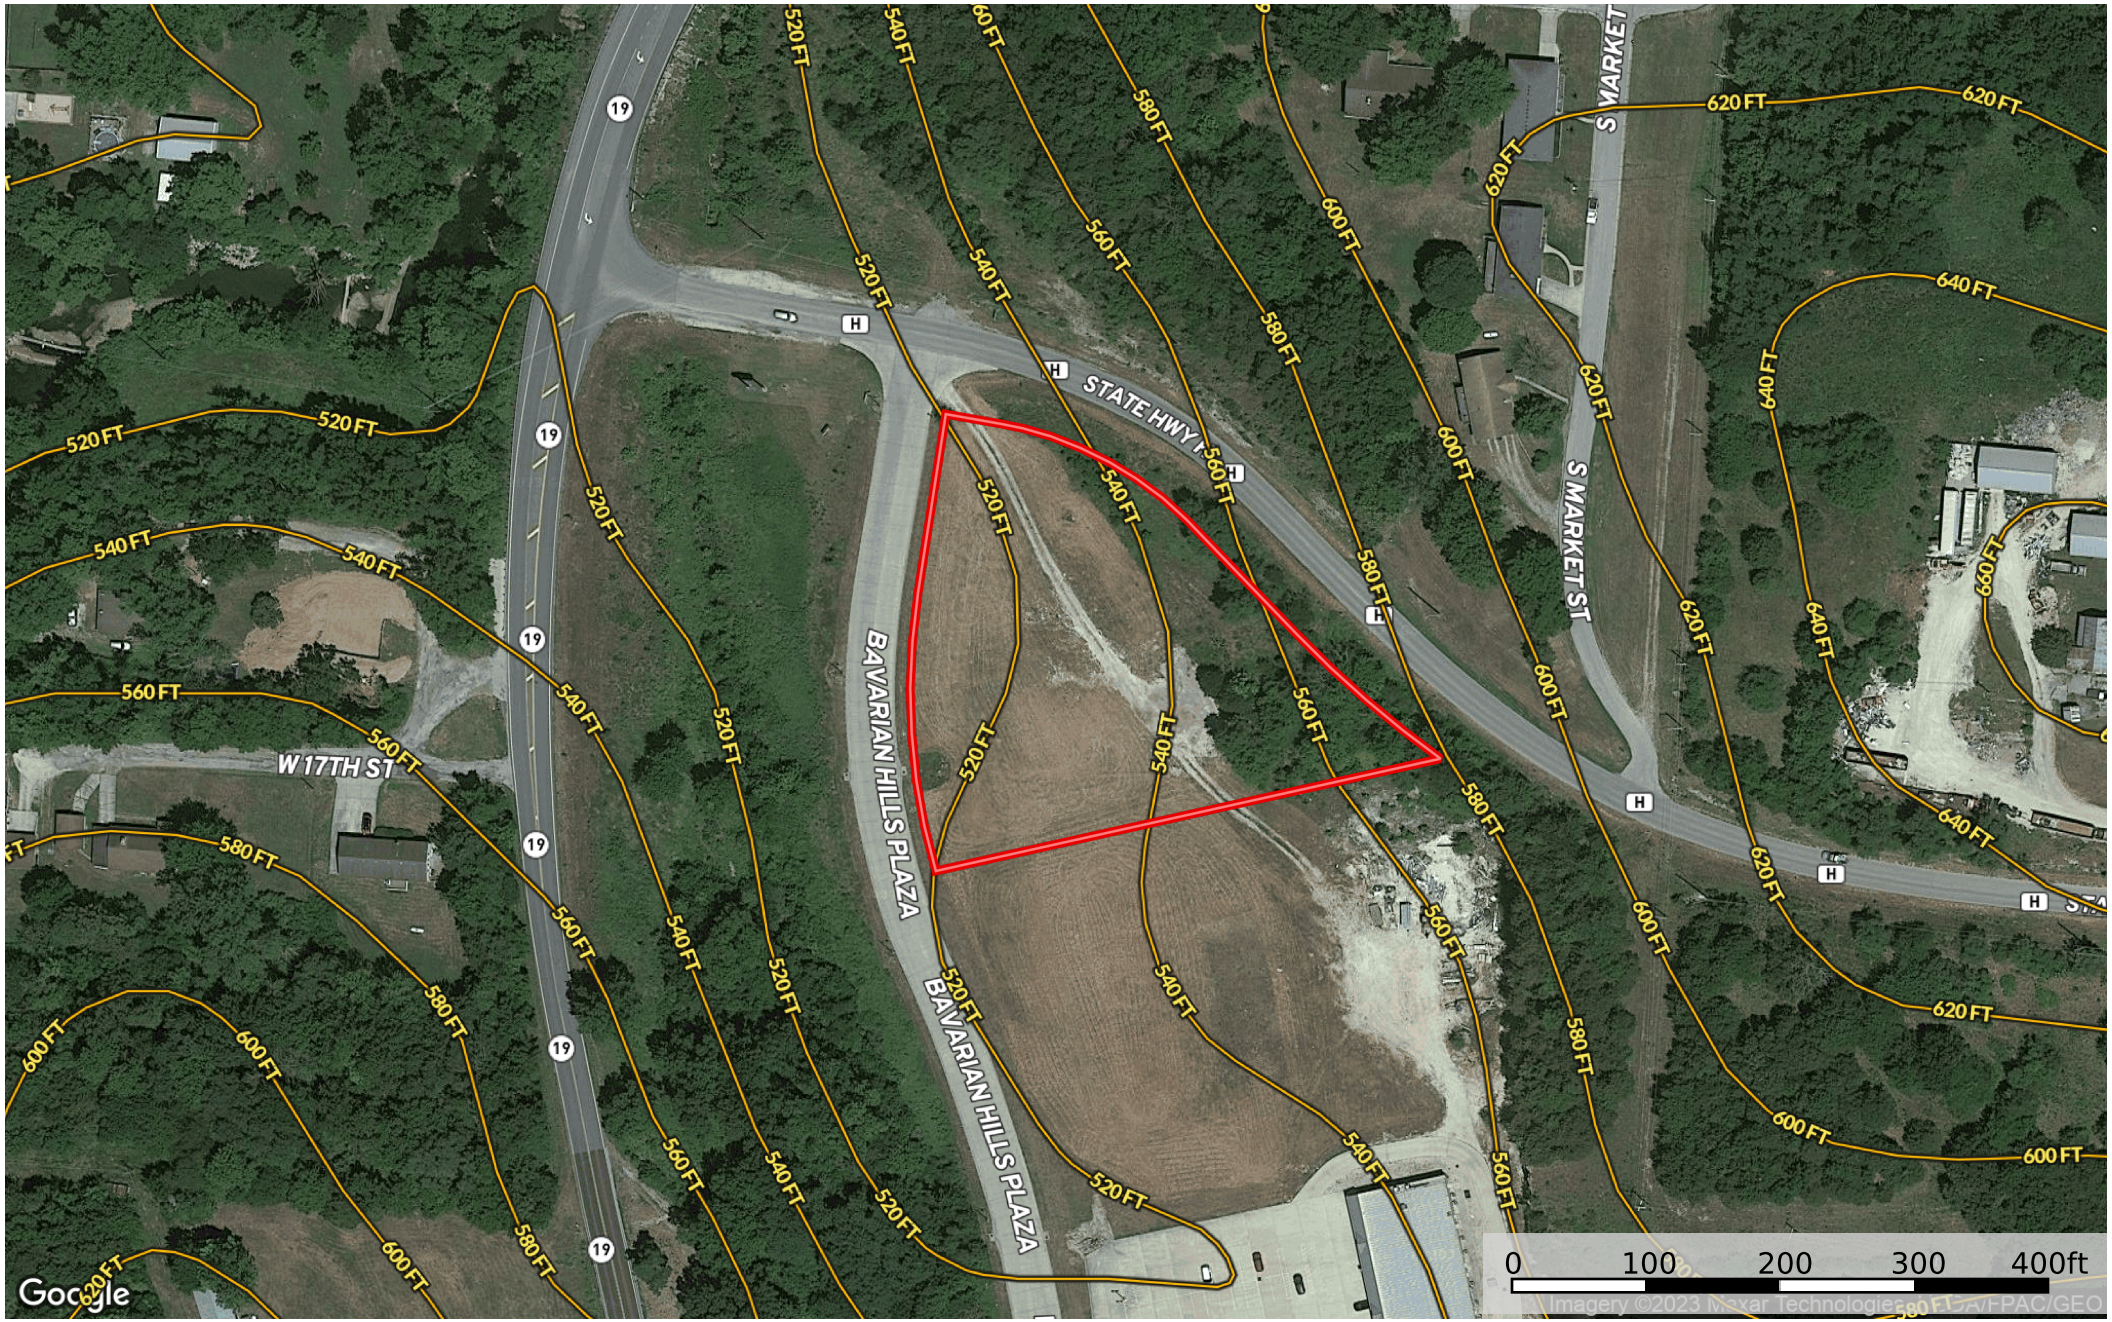

1.79 Acres Bavarian Hills Plaza

Gasconade County, Gasconade County, Missouri, 1.79 AC +/-

Boundary