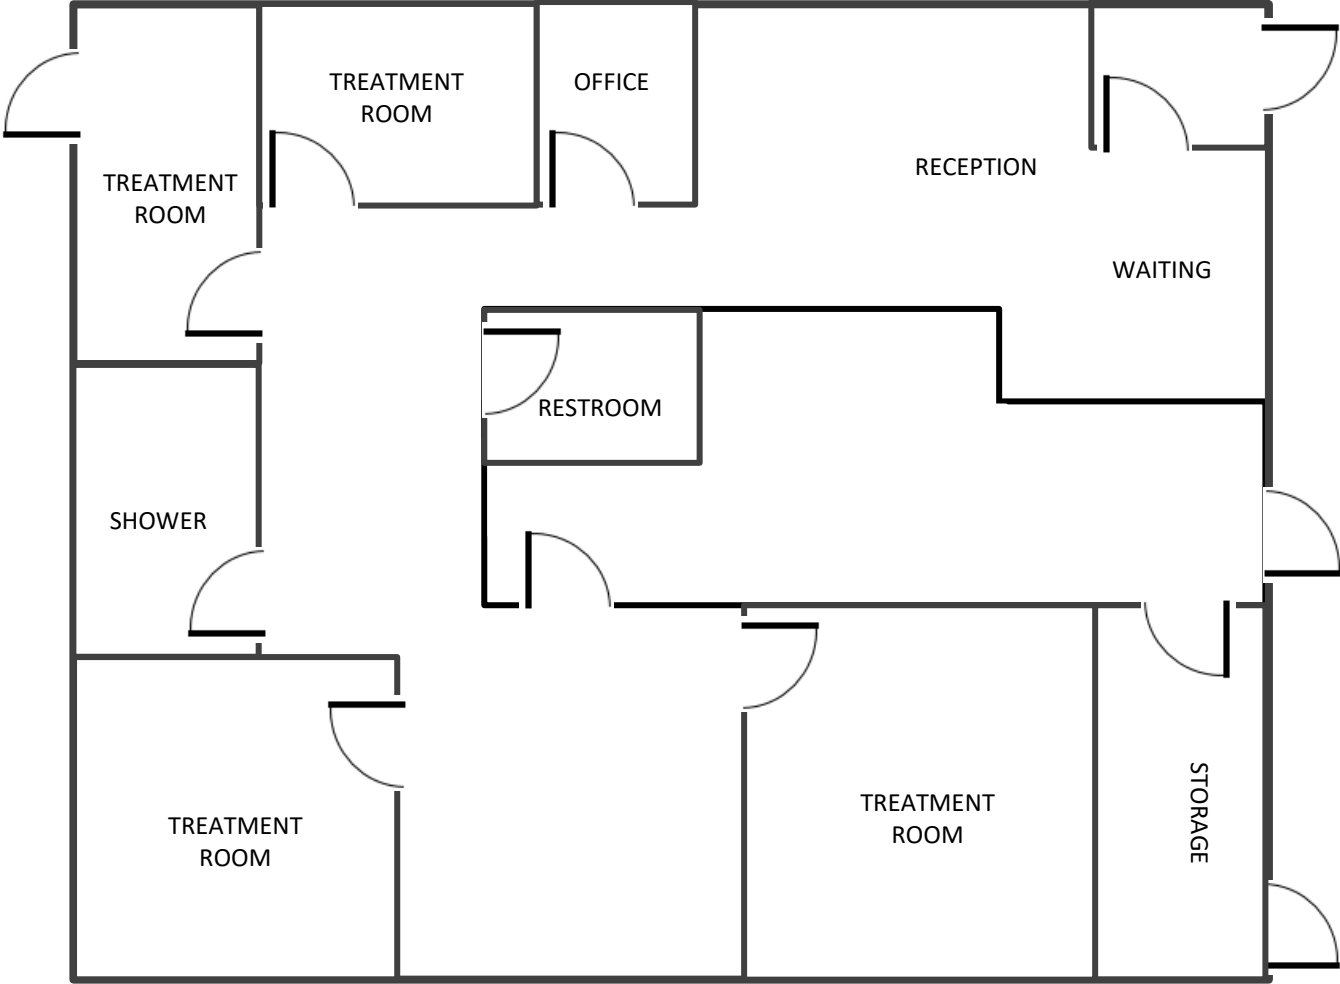

**MEDSPA SPACE FOR LEASE
2,000 SF Corner Space
in Chicago's West Loop**

MEDSPA SPACE FOR LEASE
2,000 SF Corner Space
in Chicago's West Loop

**MEDSPA SPACE FOR LEASE
2,000 SF Corner Space
in Chicago's West Loop**

**MEDSPA SPACE FOR LEASE
2,000 SF Corner Space
in Chicago's West Loop**

MEDSPA SPACE FOR LEASE
2,000 SF Corner Space
in Chicago's West Loop

MEDSPA SPACE FOR LEASE
2,000 SF Corner Space
in Chicago's West Loop

spa

Large, modern and open reception and waiting area

Large, modern and open reception and waiting area

Large, modern and open reception and waiting area

Large, modern and open reception and waiting area

**Well appointed treatment
room with built-ins**

Well appointed treatment room with built-ins

Room for additional treatment room(s)

Image NOAA

Google

Image NOAA

GREEN ST.

For Reference Only. Interior space sizes are approximate