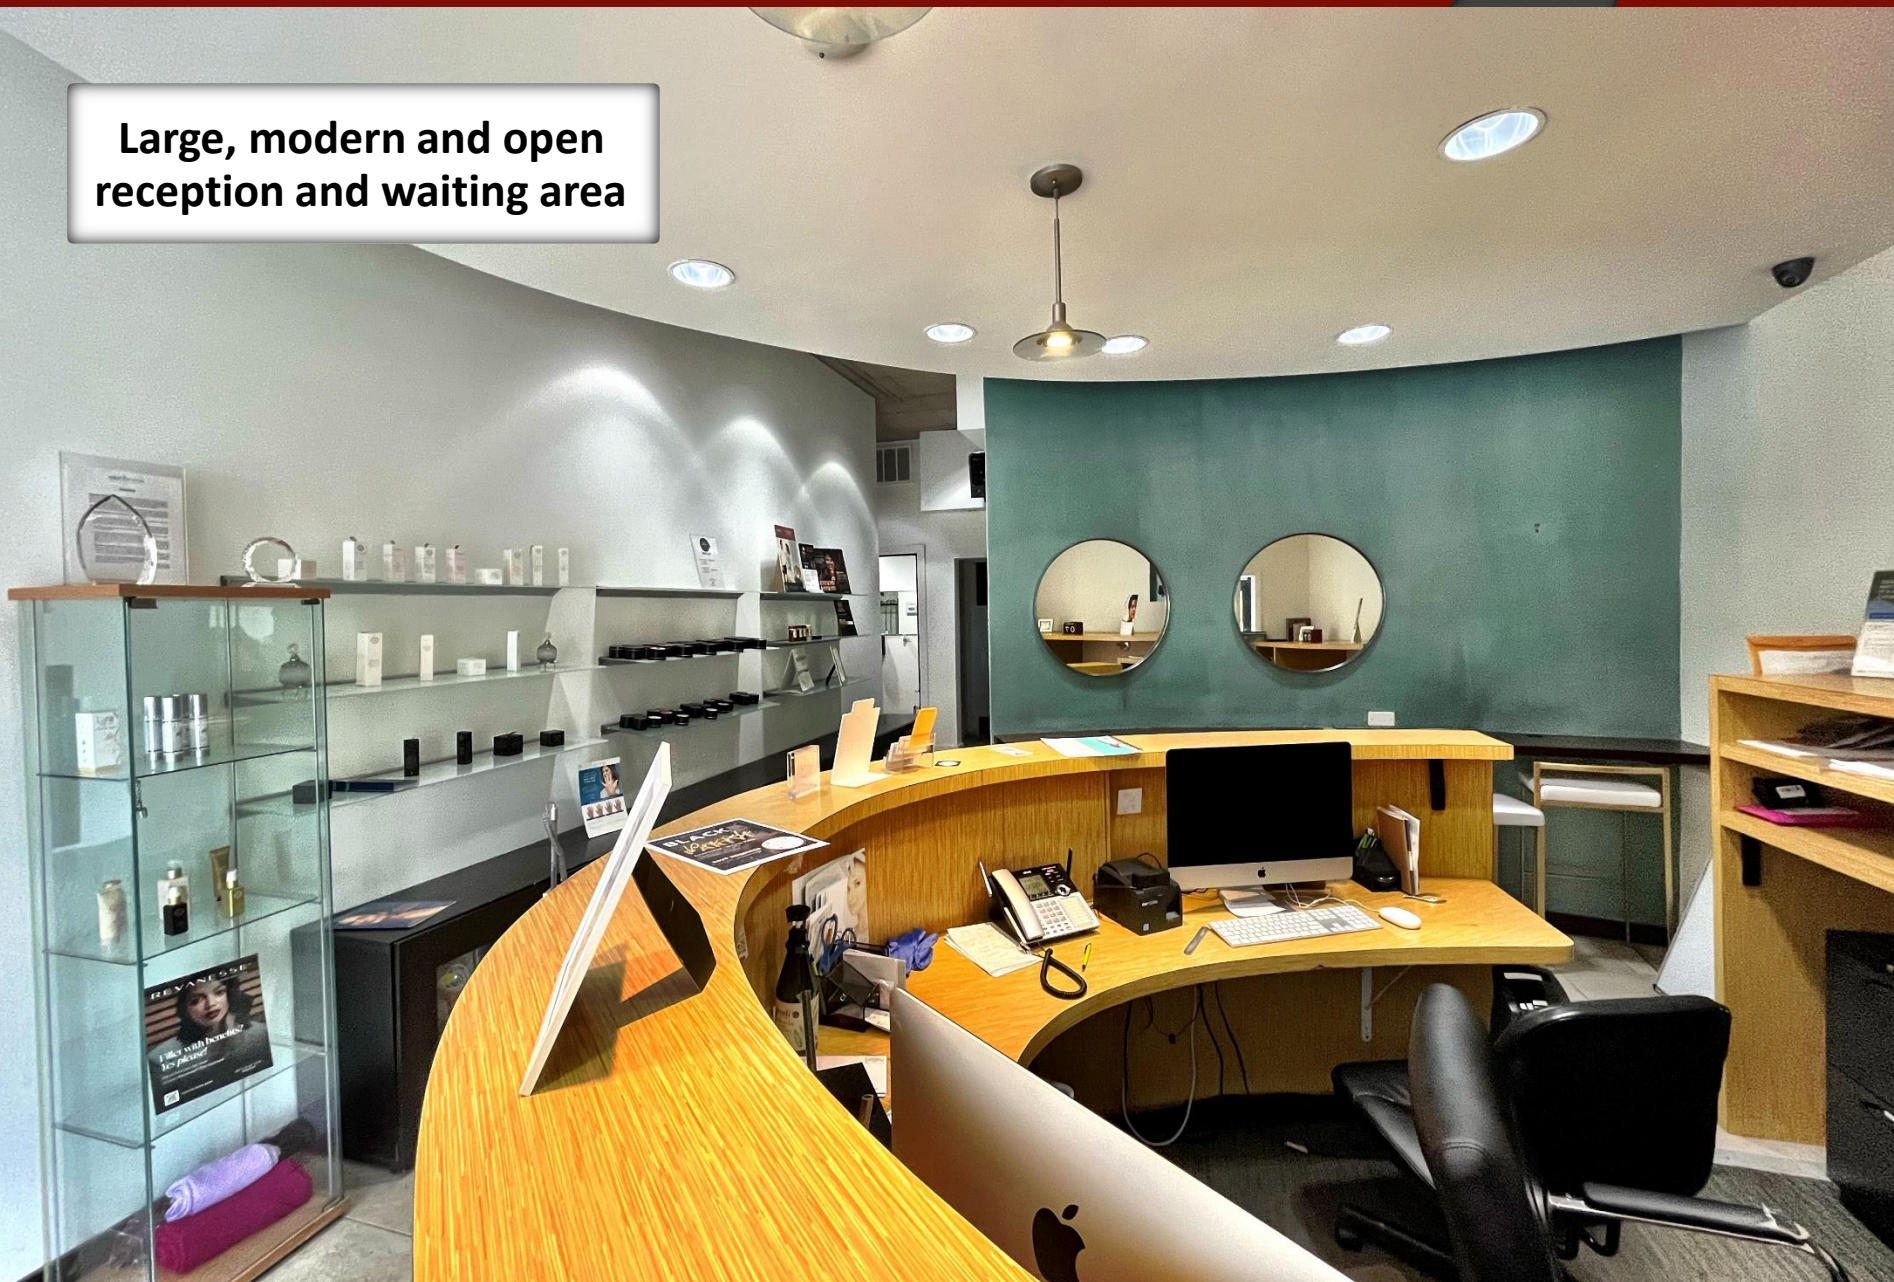

**MEDSPA SPACE FOR LEASE
2,000 SF Corner Space
in Chicago's West Loop**

MEDSPA SPACE FOR LEASE
2,000 SF Corner Space
in Chicago's West Loop

**MEDSPA SPACE FOR LEASE
2,000 SF Corner Space
in Chicago's West Loop**

**MEDSPA SPACE FOR LEASE
2,000 SF Corner Space
in Chicago's West Loop**

MEDSPA SPACE FOR LEASE
2,000 SF Corner Space
in Chicago's West Loop

MEDSPA SPACE FOR LEASE
2,000 SF Corner Space
in Chicago's West Loop

spa

Large, modern and open reception and waiting area

Large, modern and open reception and waiting area

Large, modern and open reception and waiting area

Large, modern and open reception and waiting area

**Well appointed treatment
room with built-ins**