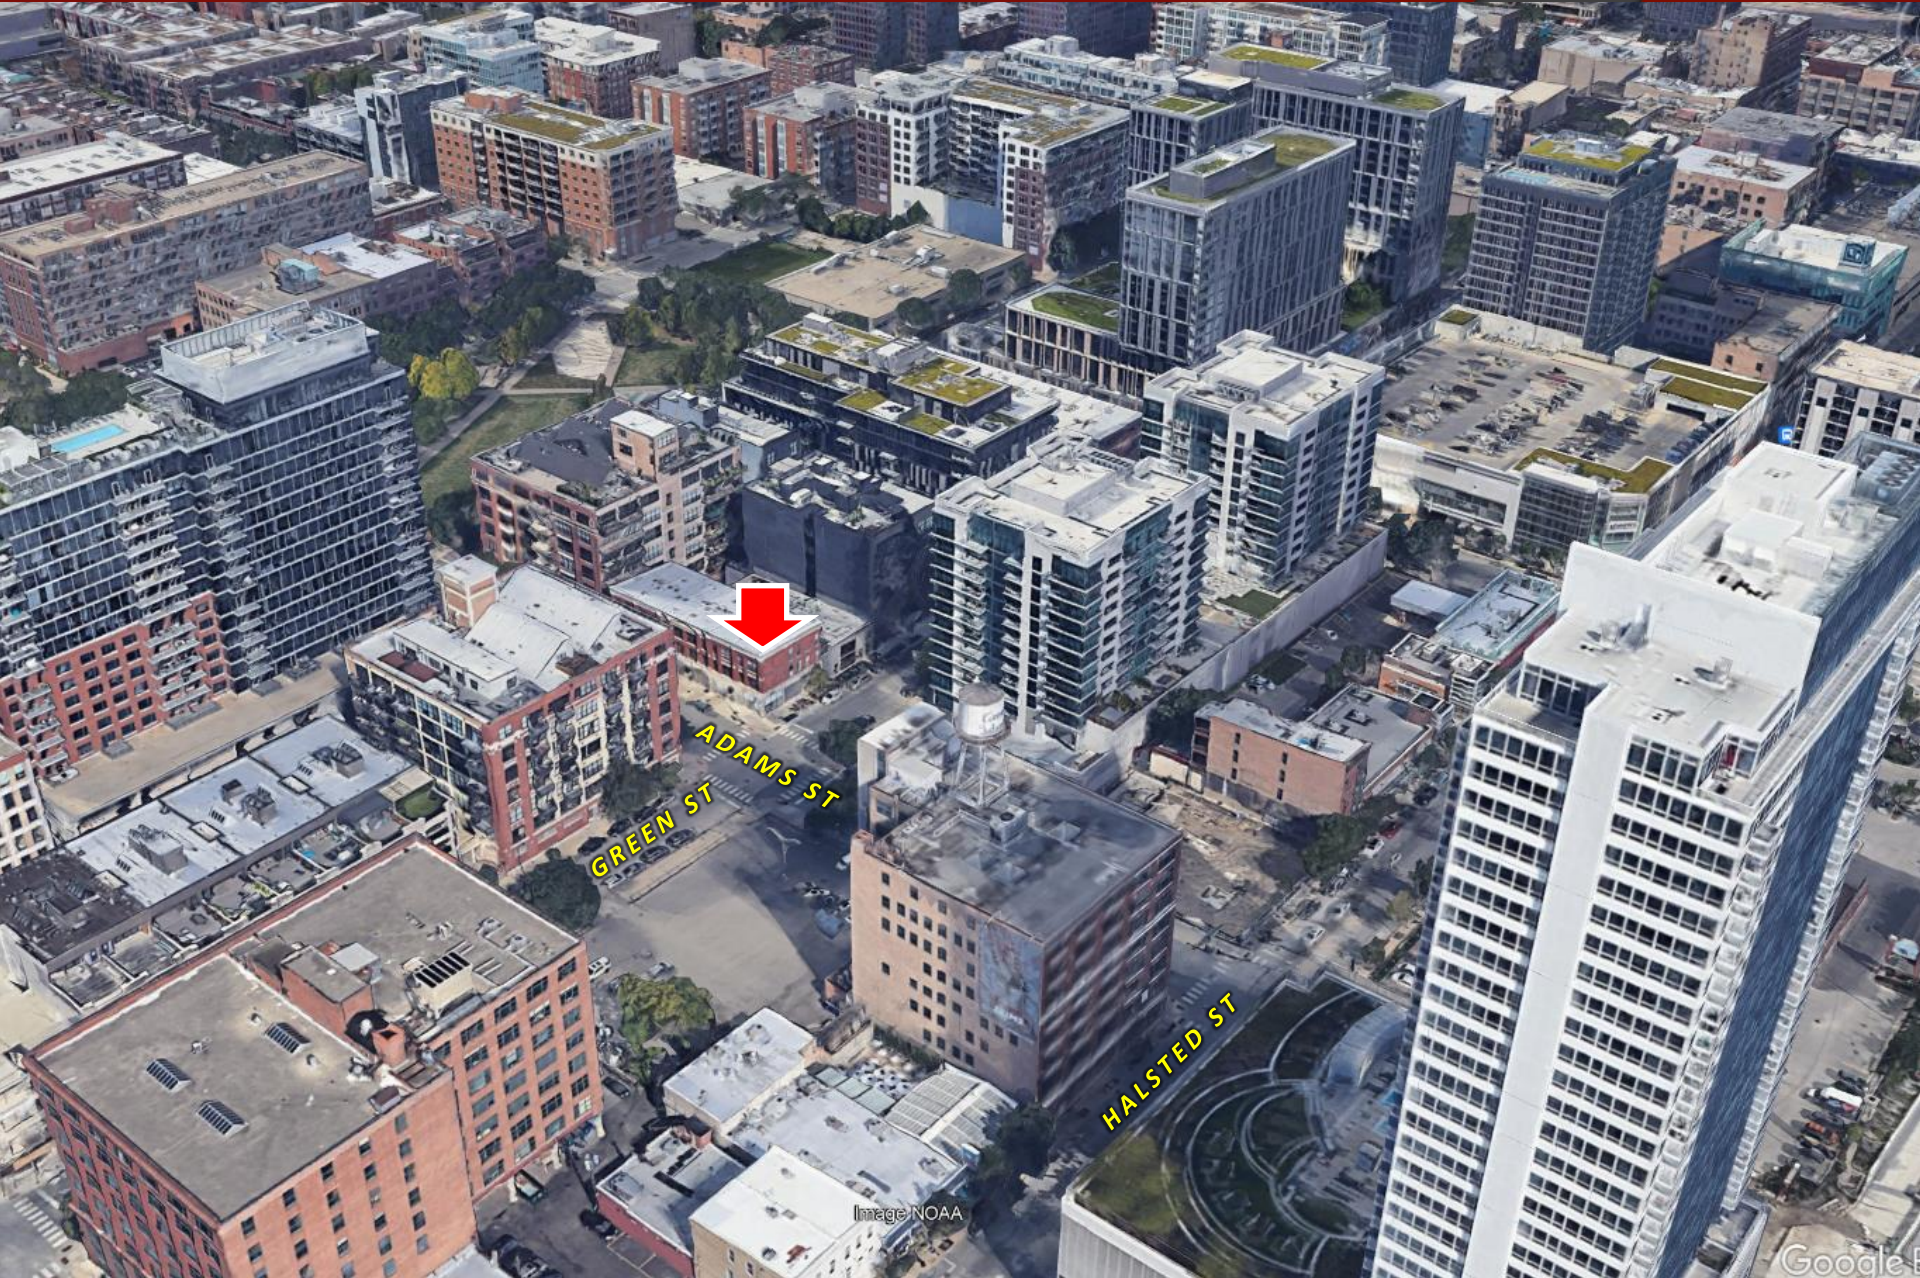

**MEDSPA SPACE FOR LEASE
2,000 SF Corner Space
in Chicago's West Loop**

MEDSPA SPACE FOR LEASE
2,000 SF Corner Space
in Chicago's West Loop

**MEDSPA SPACE FOR LEASE
2,000 SF Corner Space
in Chicago's West Loop**

Well appointed treatment room with built-ins

Room for additional treatment room(s)

Image NOAA

Google

Image NOAA

GREEN ST.

For Reference Only. Interior space sizes are approximate