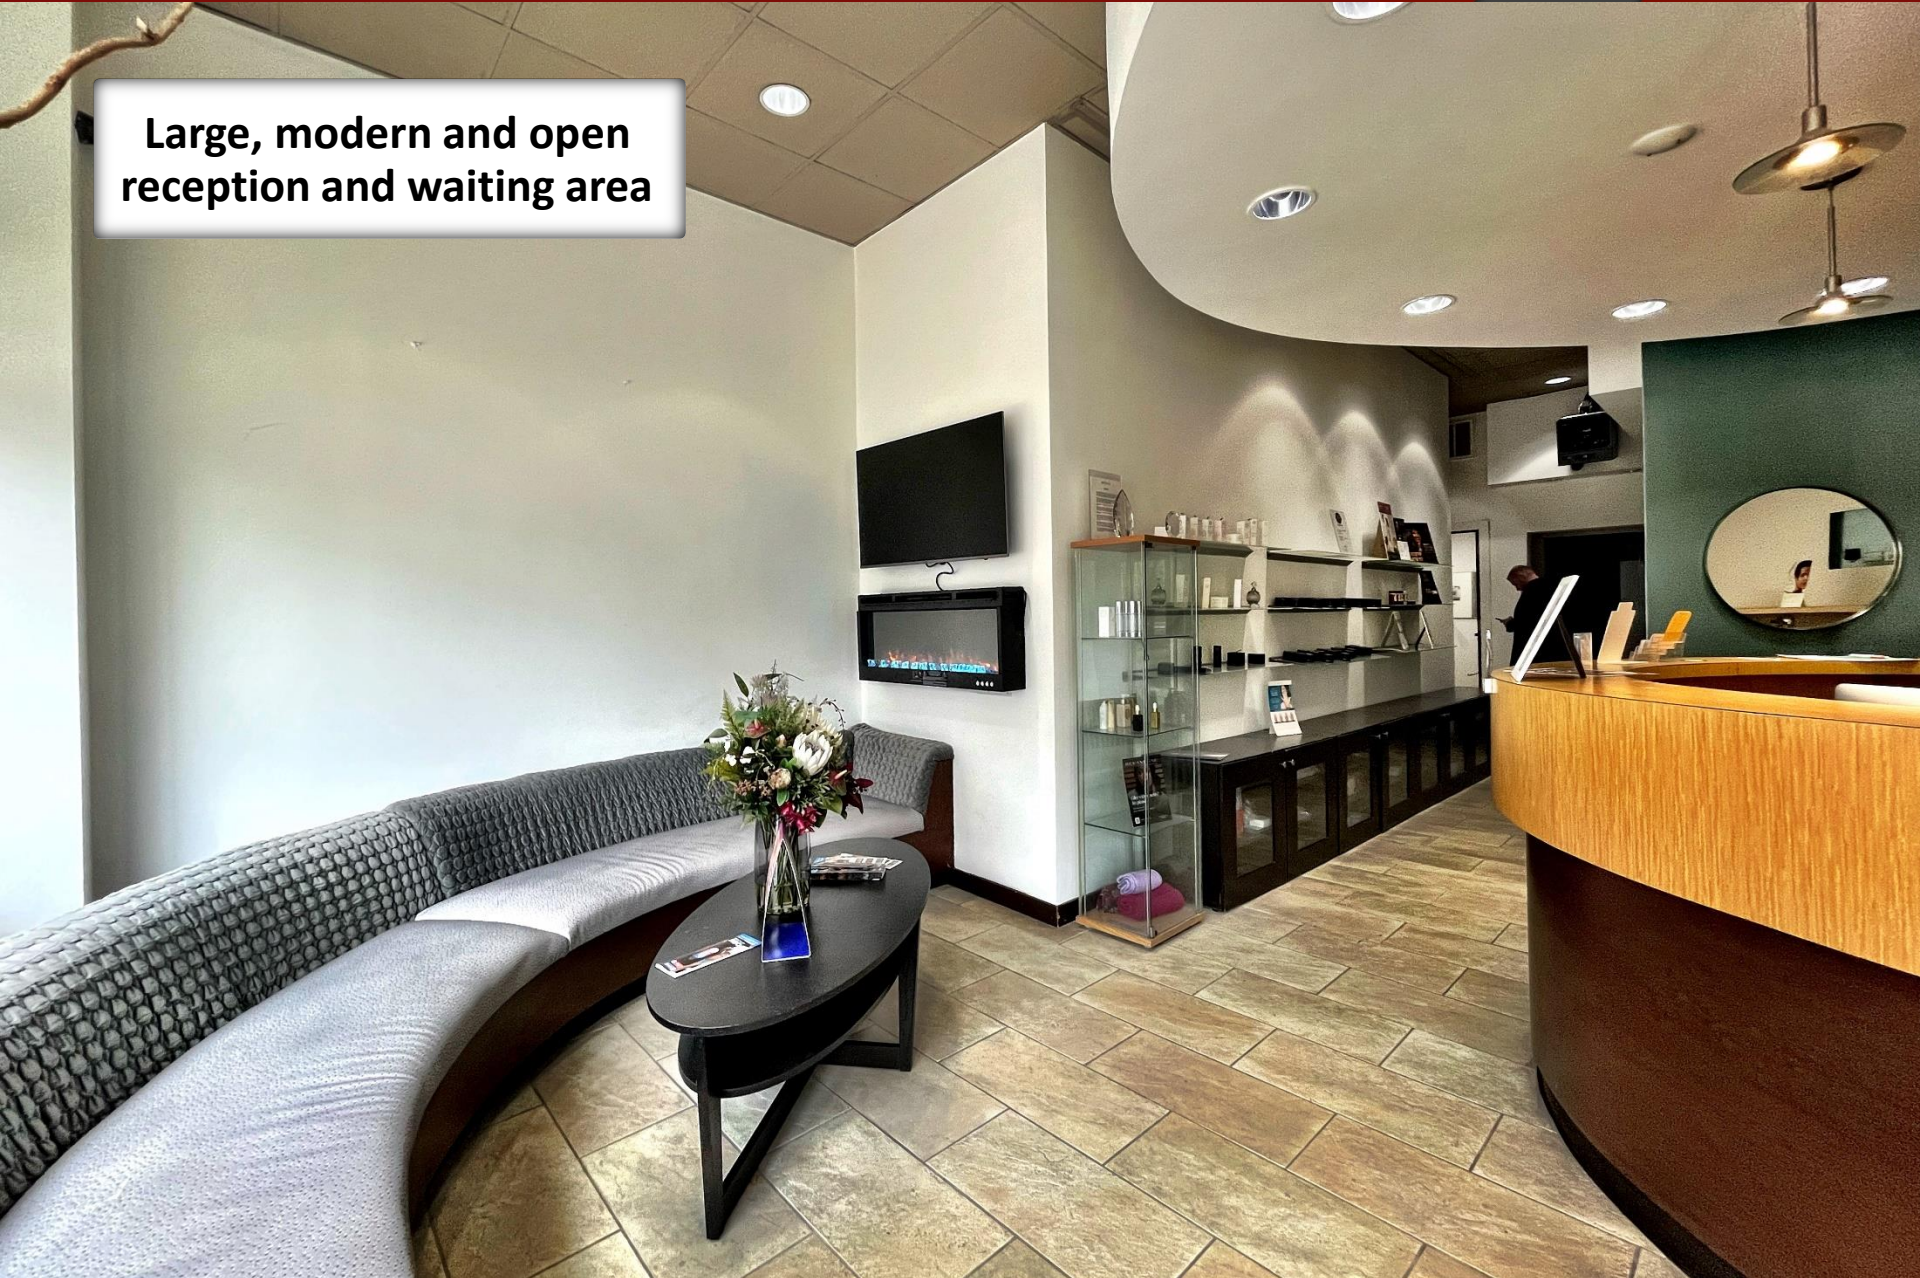

**MEDSPA SPACE FOR LEASE
2,000 SF Corner Space
in Chicago's West Loop**

MEDSPA SPACE FOR LEASE
2,000 SF Corner Space
in Chicago's West Loop

**MEDSPA SPACE FOR LEASE
2,000 SF Corner Space
in Chicago's West Loop**

**MEDSPA SPACE FOR LEASE
2,000 SF Corner Space
in Chicago's West Loop**

MEDSPA SPACE FOR LEASE
2,000 SF Corner Space
in Chicago's West Loop

MEDSPA SPACE FOR LEASE
2,000 SF Corner Space
in Chicago's West Loop

spa

Large, modern and open reception and waiting area

Large, modern and open reception and waiting area

Large, modern and open reception and waiting area

Large, modern and open reception and waiting area

**Well appointed treatment
room with built-ins**

Well appointed treatment room with built-ins

Room for additional treatment room(s)

Image NOAA

Google

Image NOAA

GREEN ST.

For Reference Only. Interior space sizes are approximate