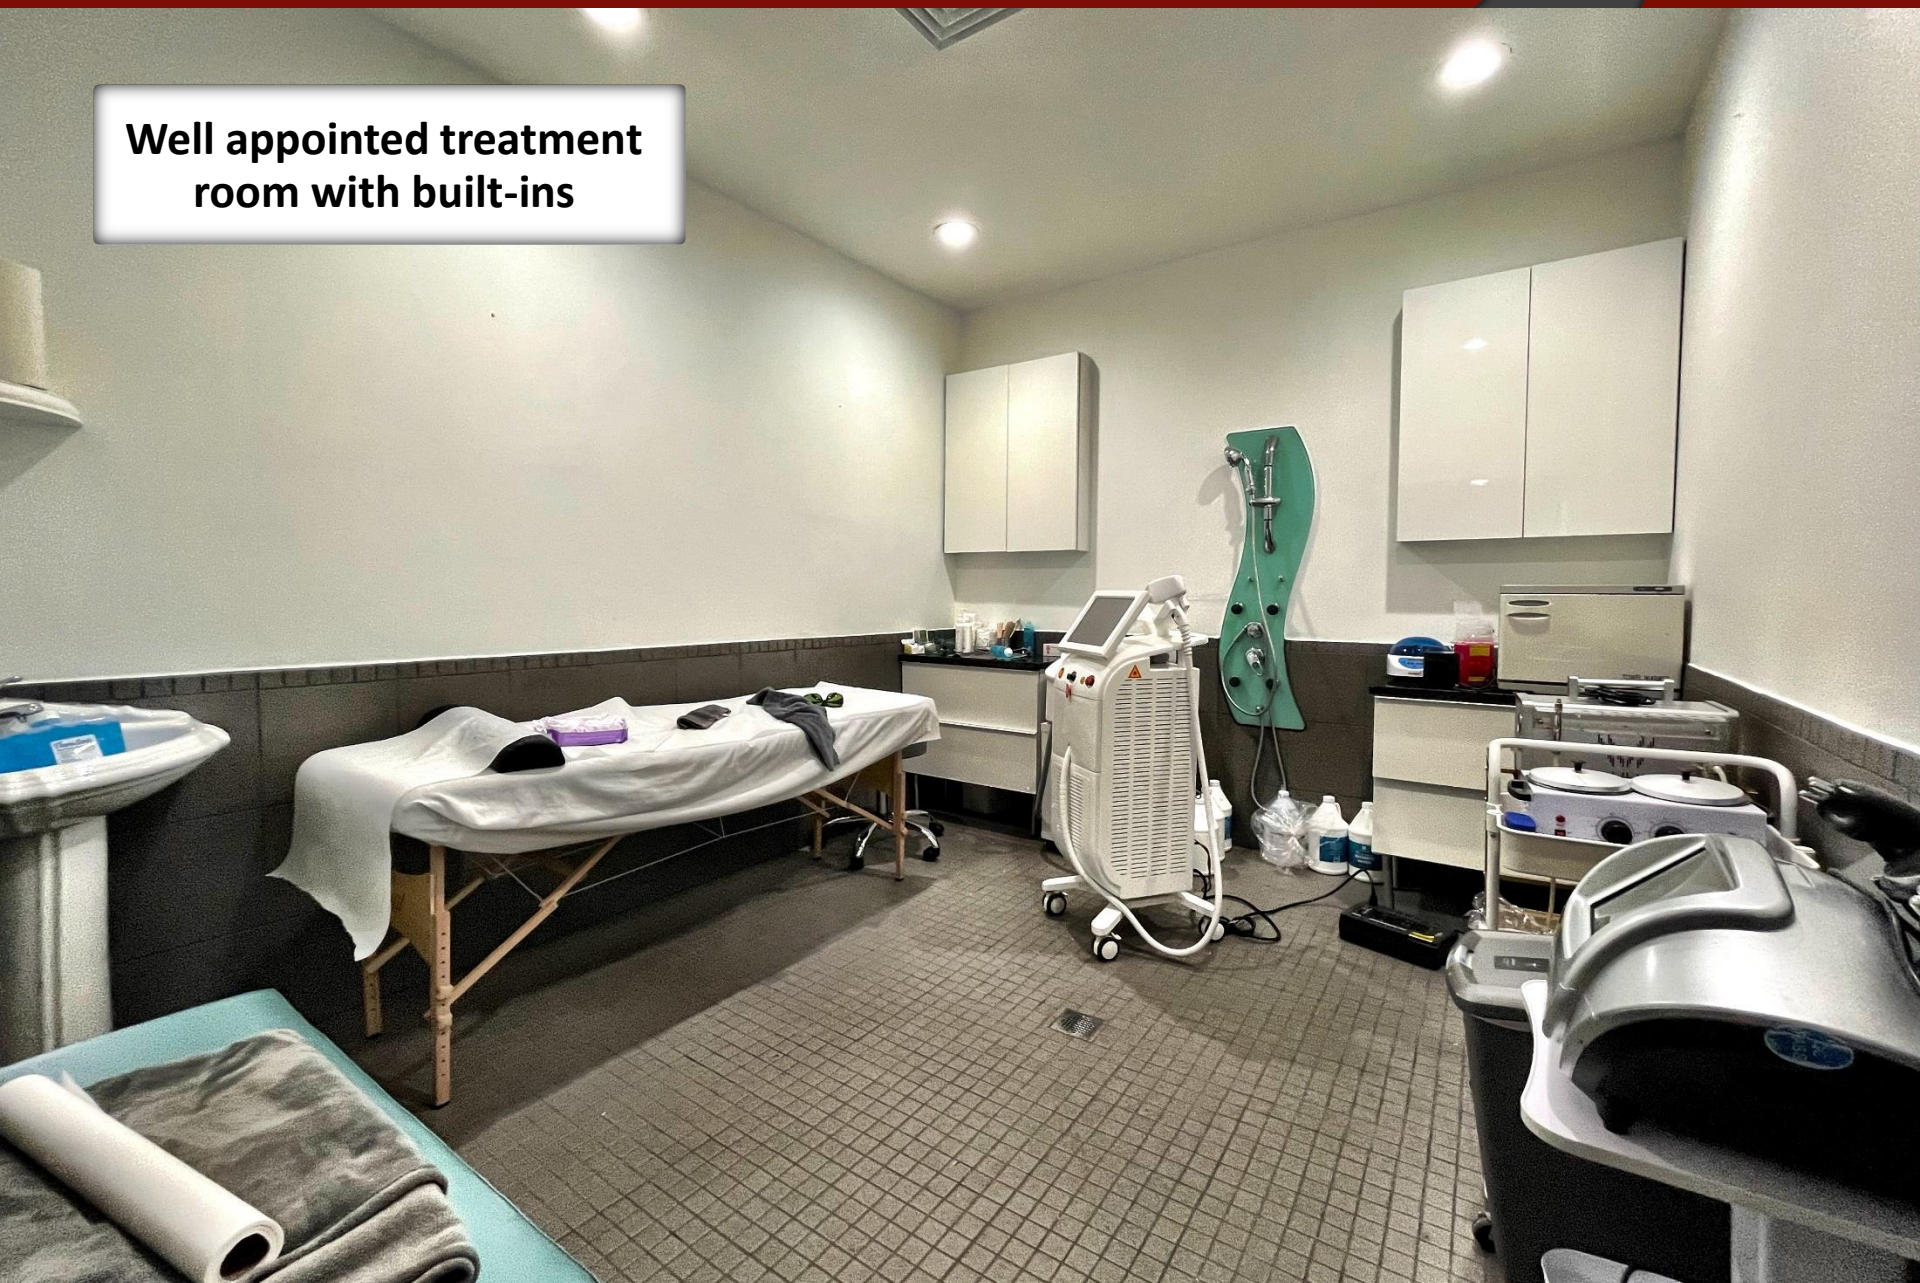

**MEDSPA SPACE FOR LEASE
2,000 SF Corner Space
in Chicago's West Loop**

MEDSPA SPACE FOR LEASE
2,000 SF Corner Space
in Chicago's West Loop

**MEDSPA SPACE FOR LEASE
2,000 SF Corner Space
in Chicago's West Loop**

**MEDSPA SPACE FOR LEASE
2,000 SF Corner Space
in Chicago's West Loop**

MEDSPA SPACE FOR LEASE
2,000 SF Corner Space
in Chicago's West Loop

MEDSPA SPACE FOR LEASE
2,000 SF Corner Space
in Chicago's West Loop

spa

Large, modern and open reception and waiting area

Large, modern and open reception and waiting area

Large, modern and open reception and waiting area

Large, modern and open reception and waiting area

**Well appointed treatment
room with built-ins**

Well appointed treatment room with built-ins

Room for additional treatment room(s)

Image NOAA

Google

Image NOAA

GREEN ST.

For Reference Only. Interior space sizes are approximate