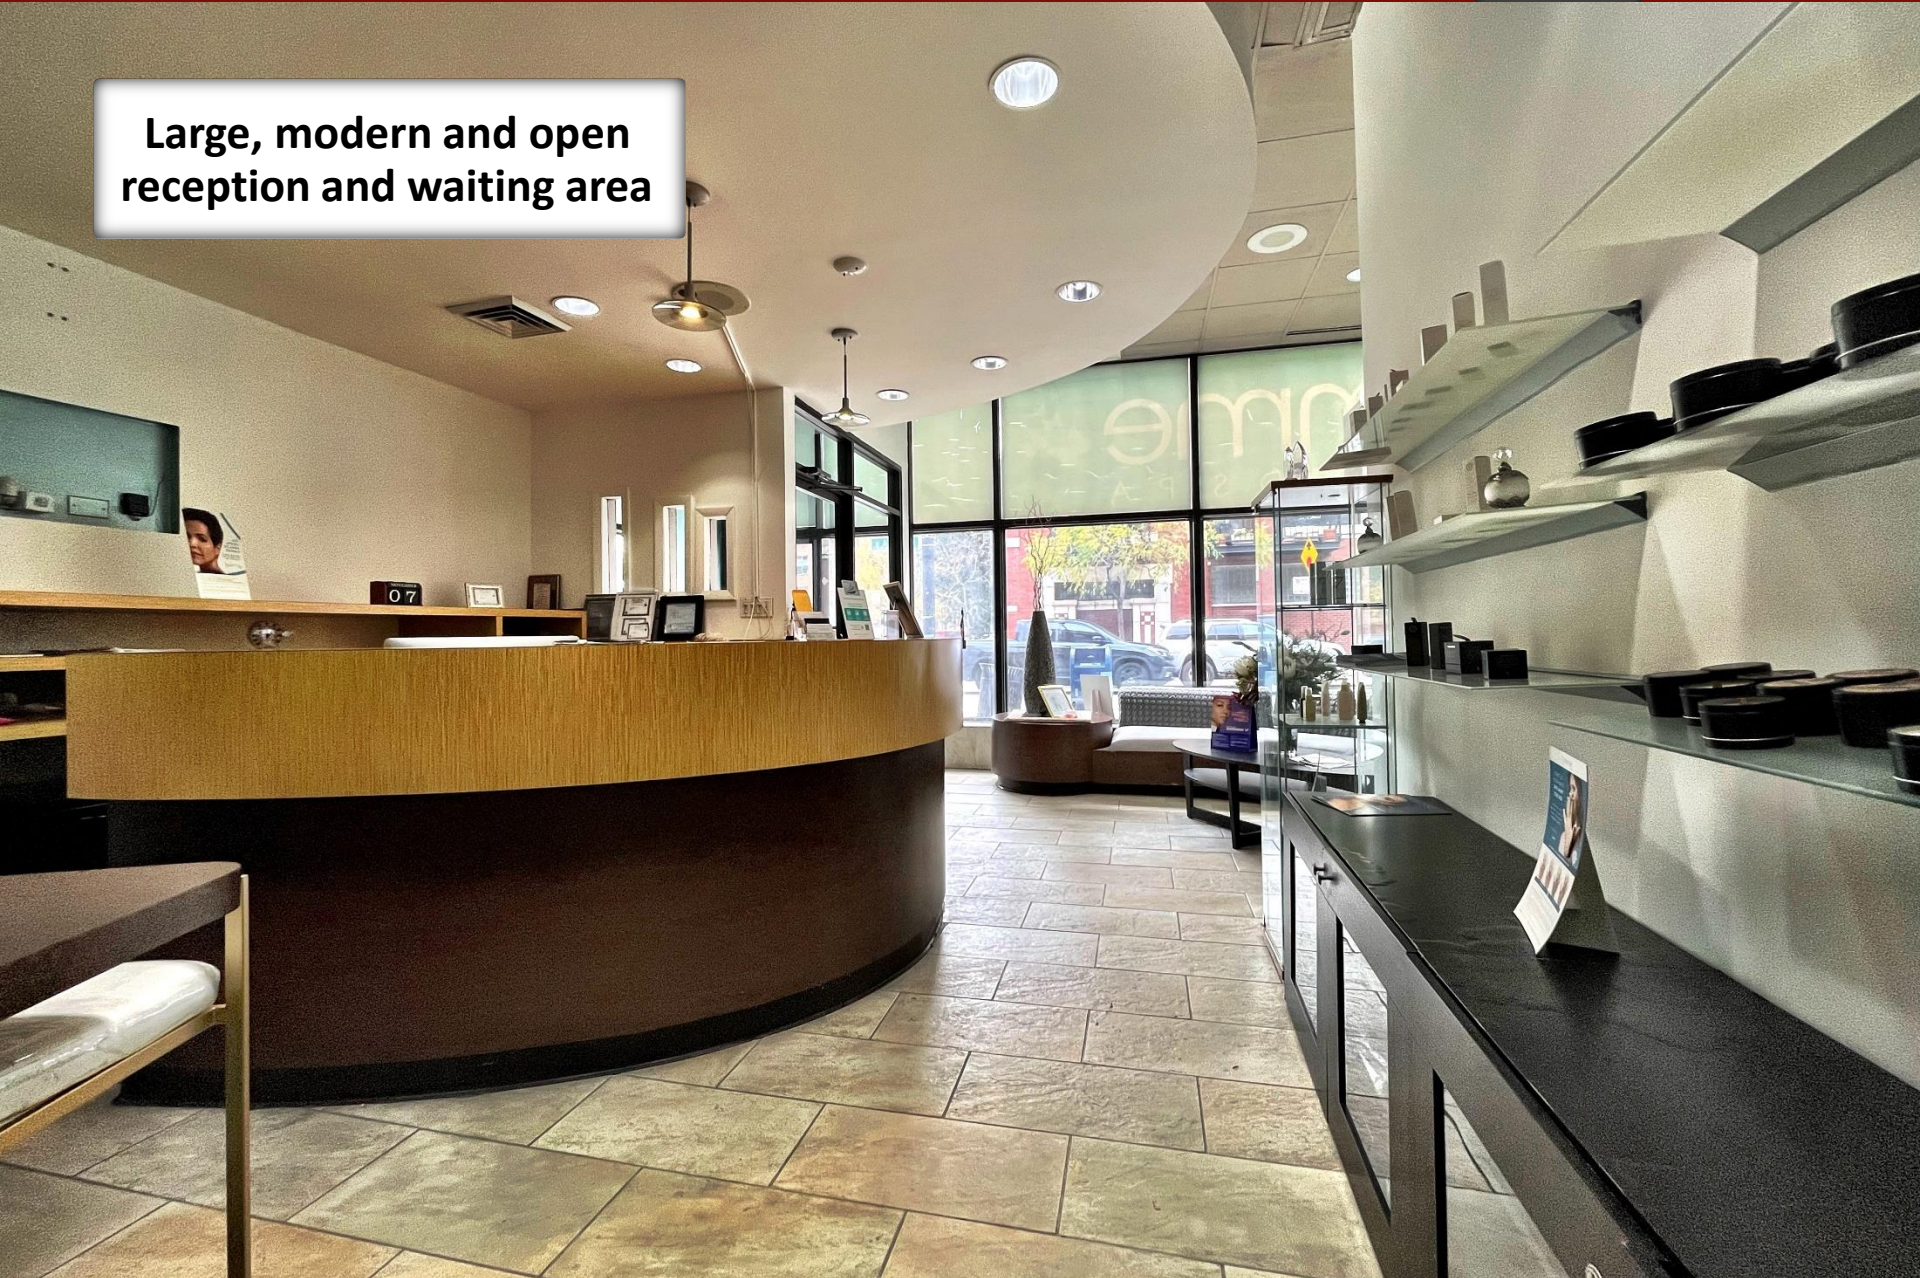

**MEDSPA SPACE FOR LEASE
2,000 SF Corner Space
in Chicago's West Loop**

MEDSPA SPACE FOR LEASE
2,000 SF Corner Space
in Chicago's West Loop

**MEDSPA SPACE FOR LEASE
2,000 SF Corner Space
in Chicago's West Loop**

**MEDSPA SPACE FOR LEASE
2,000 SF Corner Space
in Chicago's West Loop**

MEDSPA SPACE FOR LEASE
2,000 SF Corner Space
in Chicago's West Loop

MEDSPA SPACE FOR LEASE
2,000 SF Corner Space
in Chicago's West Loop

spa

Large, modern and open reception and waiting area

Large, modern and open reception and waiting area

Large, modern and open reception and waiting area

Large, modern and open reception and waiting area

**Well appointed treatment
room with built-ins**

Well appointed treatment room with built-ins

Room for additional treatment room(s)

Image NOAA

Google

Image NOAA

GREEN ST.

For Reference Only. Interior space sizes are approximate