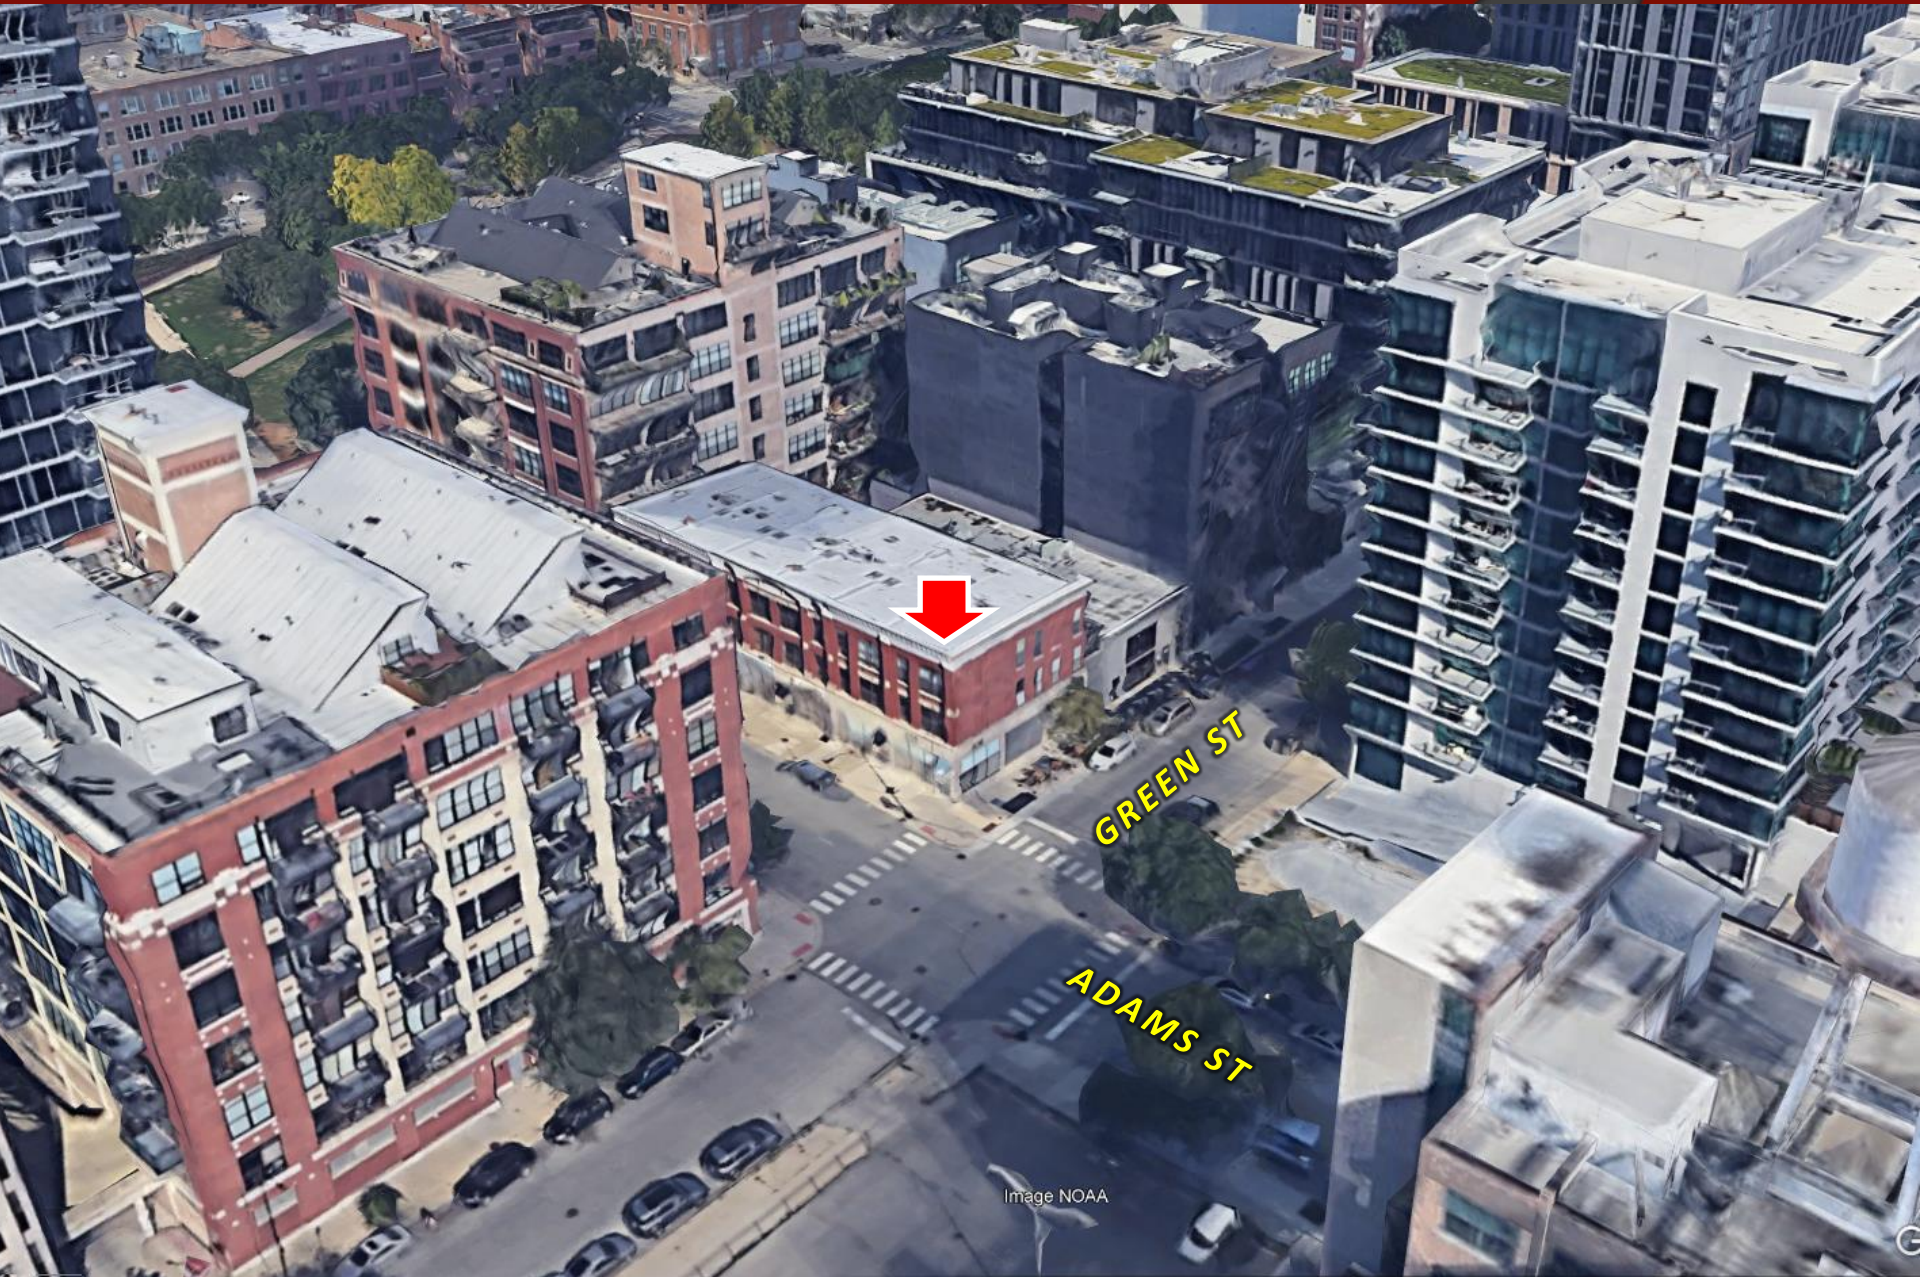

**MEDSPA SPACE FOR LEASE
2,000 SF Corner Space
in Chicago's West Loop**

MEDSPA SPACE FOR LEASE
2,000 SF Corner Space
in Chicago's West Loop

**MEDSPA SPACE FOR LEASE
2,000 SF Corner Space
in Chicago's West Loop**

Well appointed treatment room with built-ins

Room for additional treatment room(s)

Image NOAA

Google

Image NOAA

GREEN ST.

For Reference Only. Interior space sizes are approximate