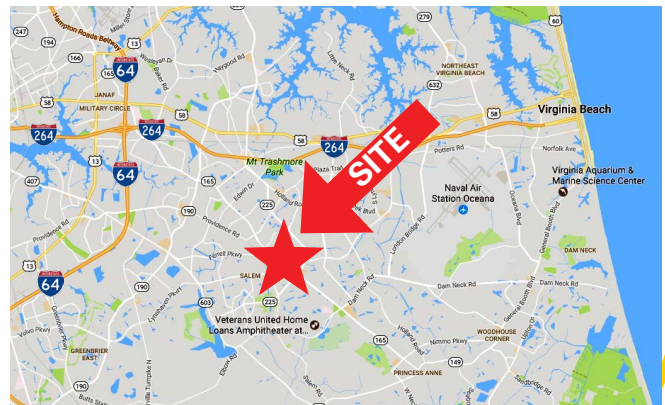

RESTAURANT SPACE FOR LEASE

PRINCESS ANNE SHOPPES

4402 Princess Anne Road, Virginia Beach, VA

- 2,506 SF attractive well-equipped and furnished restaurant with approx. 18ft. hood, walk-in cooler and much more!
- Nearby retailers include Walmart, Target, Home Depot, Dollar Tree, Harris Teeter, Marshalls, and Petco
- Traffic Count (2024): 37,231 VPD
- Join longtime restaurants Mannino's Italian Bistro and Jet's Pizza
- Individual sign panel available on prominent roadside monument sign
- Highly visible end-cap location on Princess Anne Rd with signage available on 2 sides of building

Demographics (2023)

	1 Mile	3 Miles	5 Miles
Population	18,137	150,900	276,568
Households	6,574	57,437	105,208
Ave. HH Inc.	\$108,246	\$103,313	\$103,220

CONTACT:

LARRY HECHT

(757) 640-8230

larryhecht@harveylindsay.com