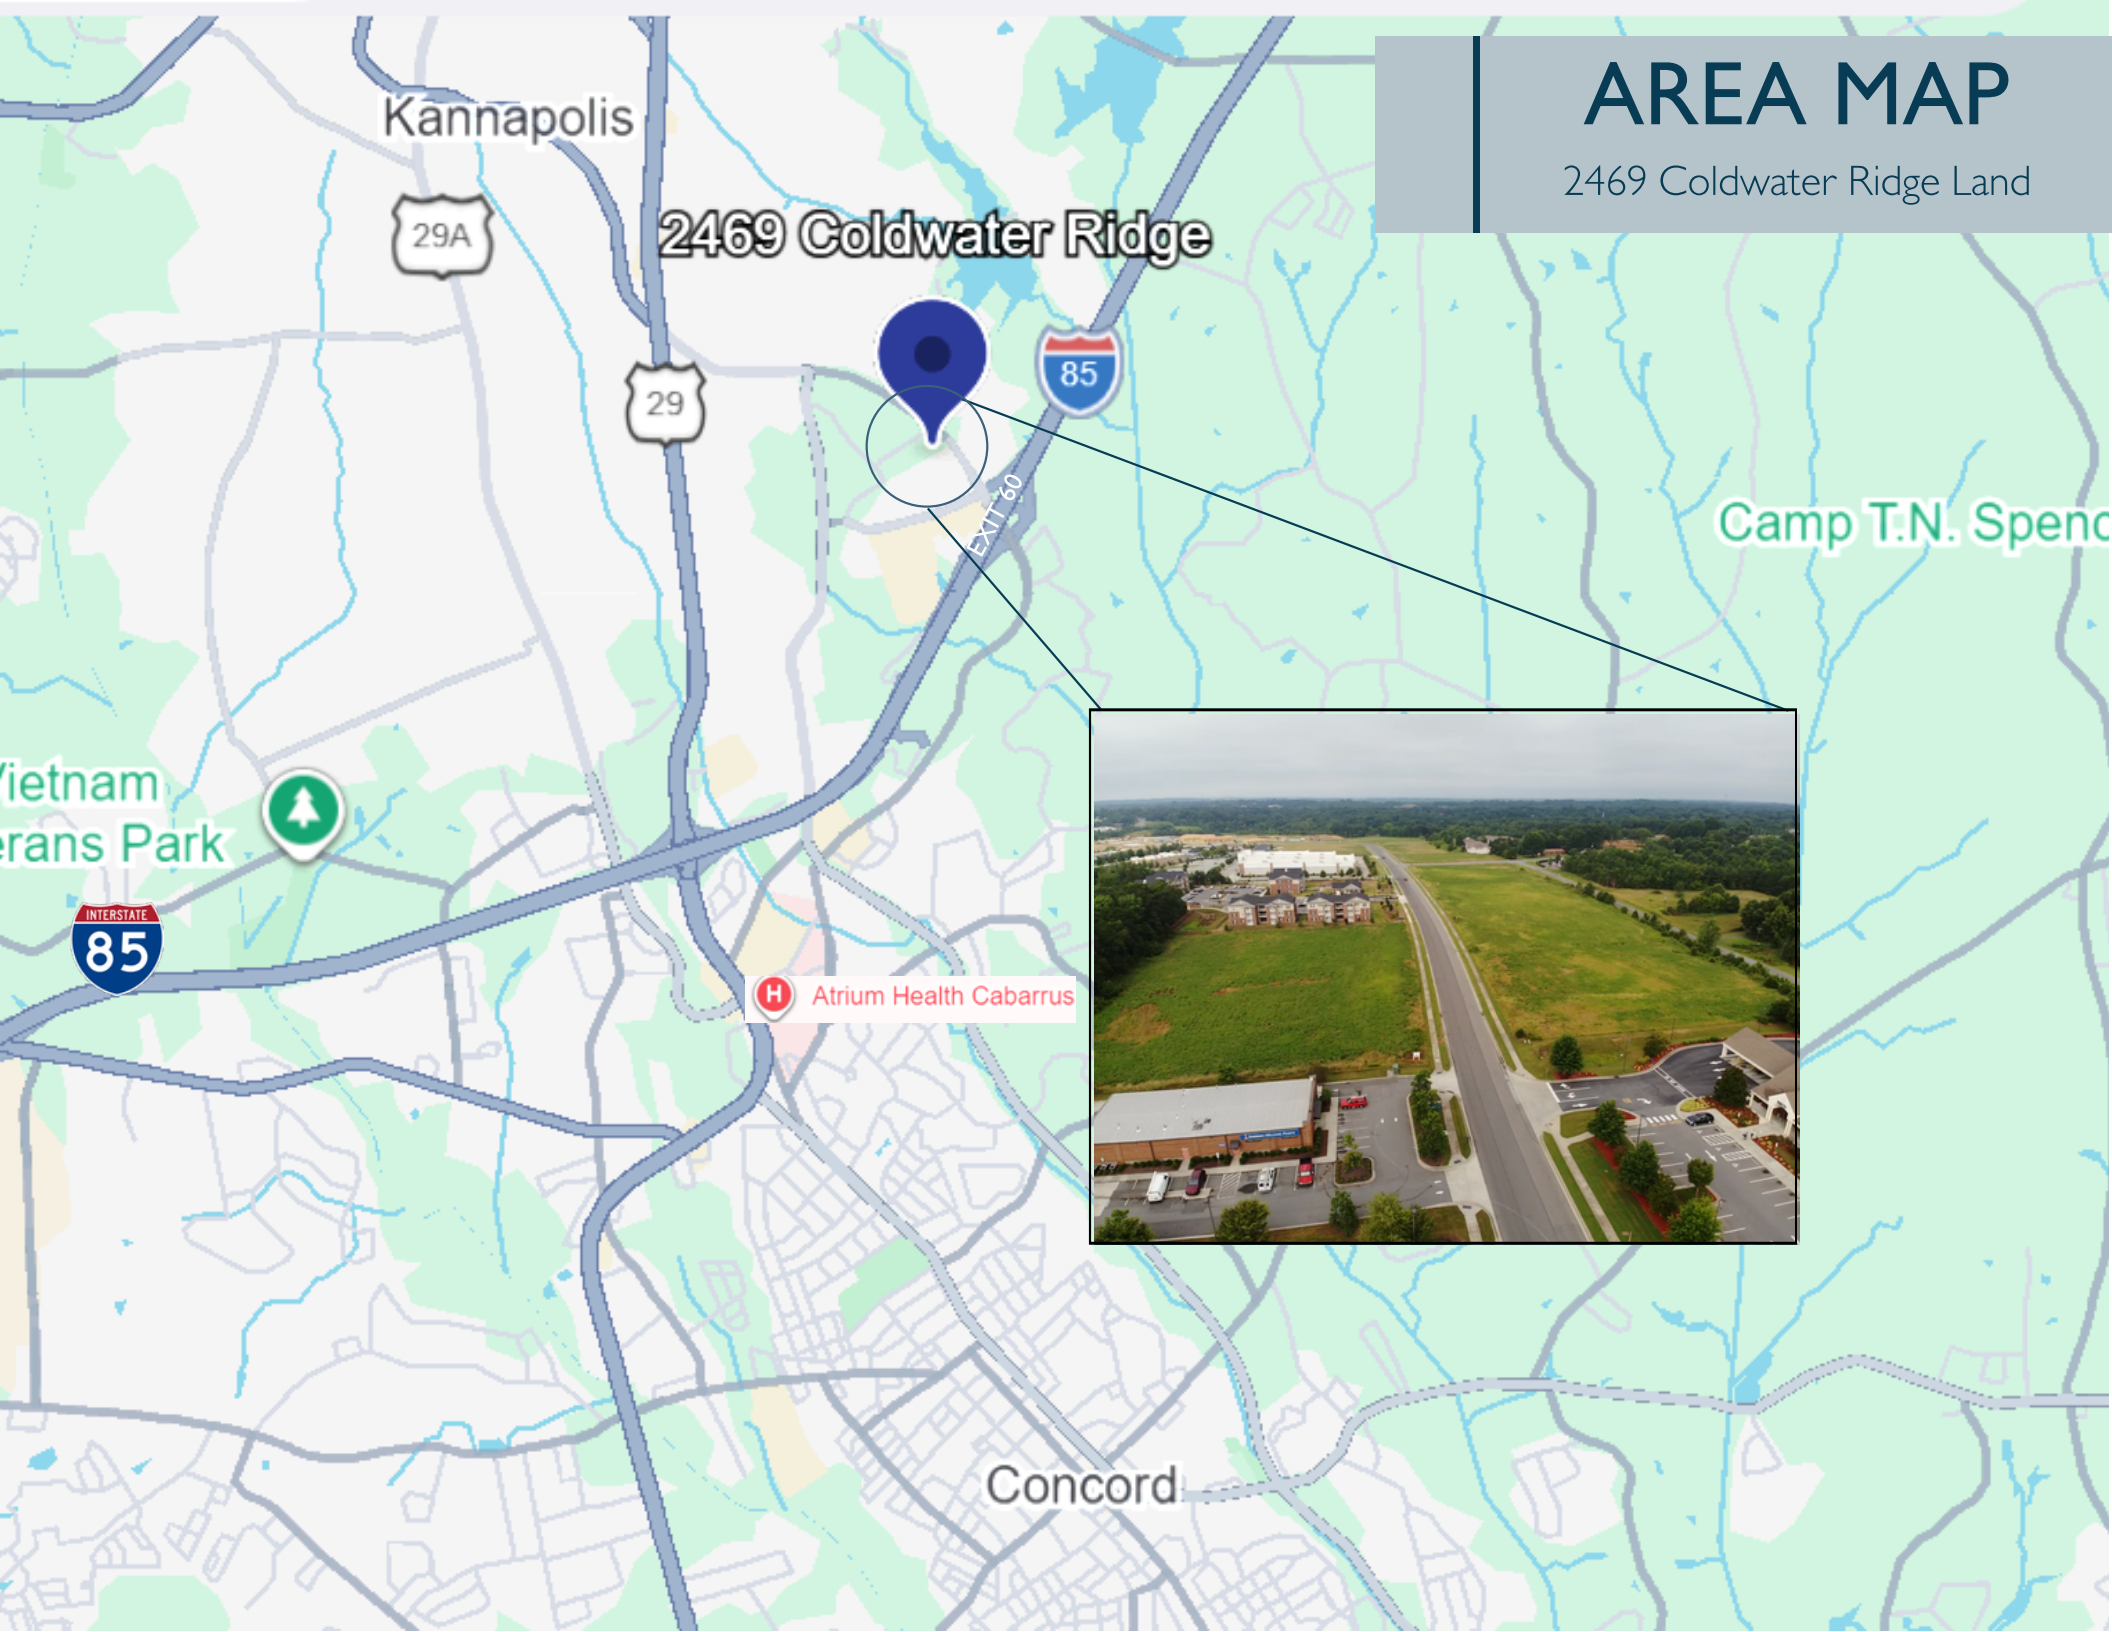

LOT 28 .85 Acres
LOT 29 1.314 Acres

240 Unit Apartment Complex
Under Construction
5.3 Acres

Tommy's Express
Car Wash
Coming Soon

FOR SALE

Undeveloped GC Land
2469 Coldwater Ridge, Kannapolis, NC 28083

Real Estate Overview

AVAILABLE LOTS

LOT 12 **UNDER CONTRACT**

LOT 19 ±1.36 Acres - \$748,000

LOT 28 ±1.72 Acres - \$542,000
(.8 Buildable)

LOT 29 ±1.31 Acres - \$720,500

AREA MAP

2469 Coldwater Ridge Land

CONTACT