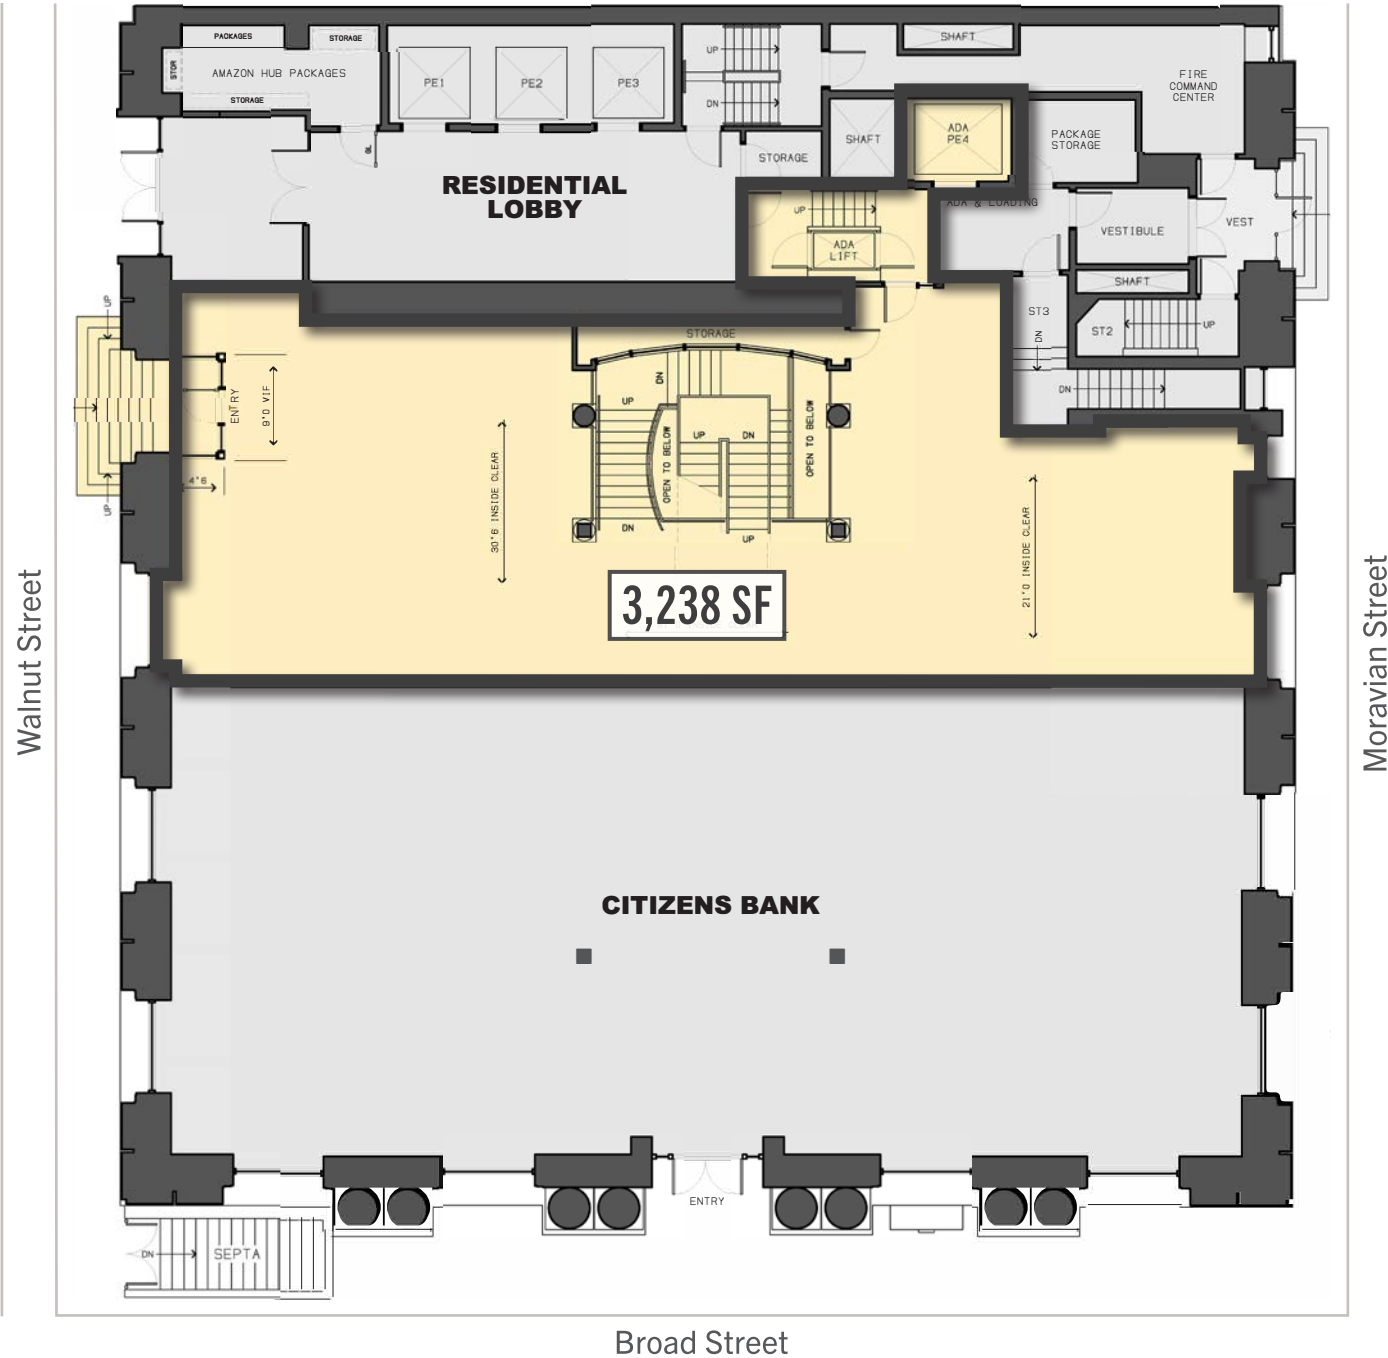

1ST FLOOR PLANS

1401 WALNUT STREET | PHILADELPHIA, PA

STEVE JEFFRIES
steve.j@tristatecr.com
215.300.9688

CONOR TUNNO
conor.t@tristatecr.com
215.300.9688

TRISTATECR.COM