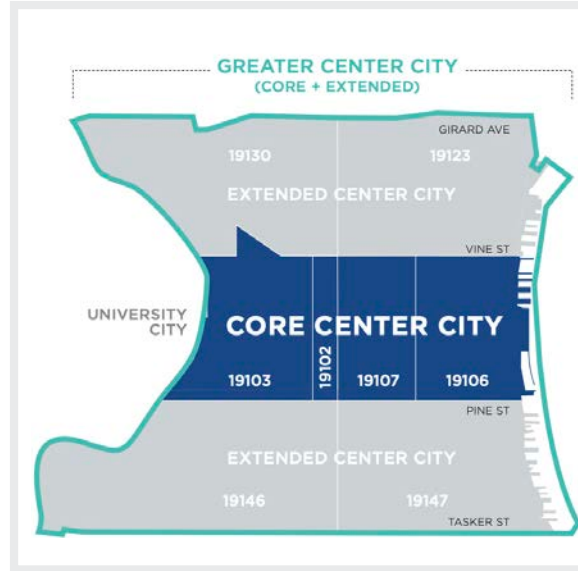

(Center City District)

CENTER CITY PHILADELPHIA KEY FACTS

Center City Storefronts, 2023

NATIONAL RETAILERS	208
LOCAL RETAILERS	745
FOOD ESTABLISHMENTS	930

PA Convention Center

552,000 VISITORS

Dilworth Park