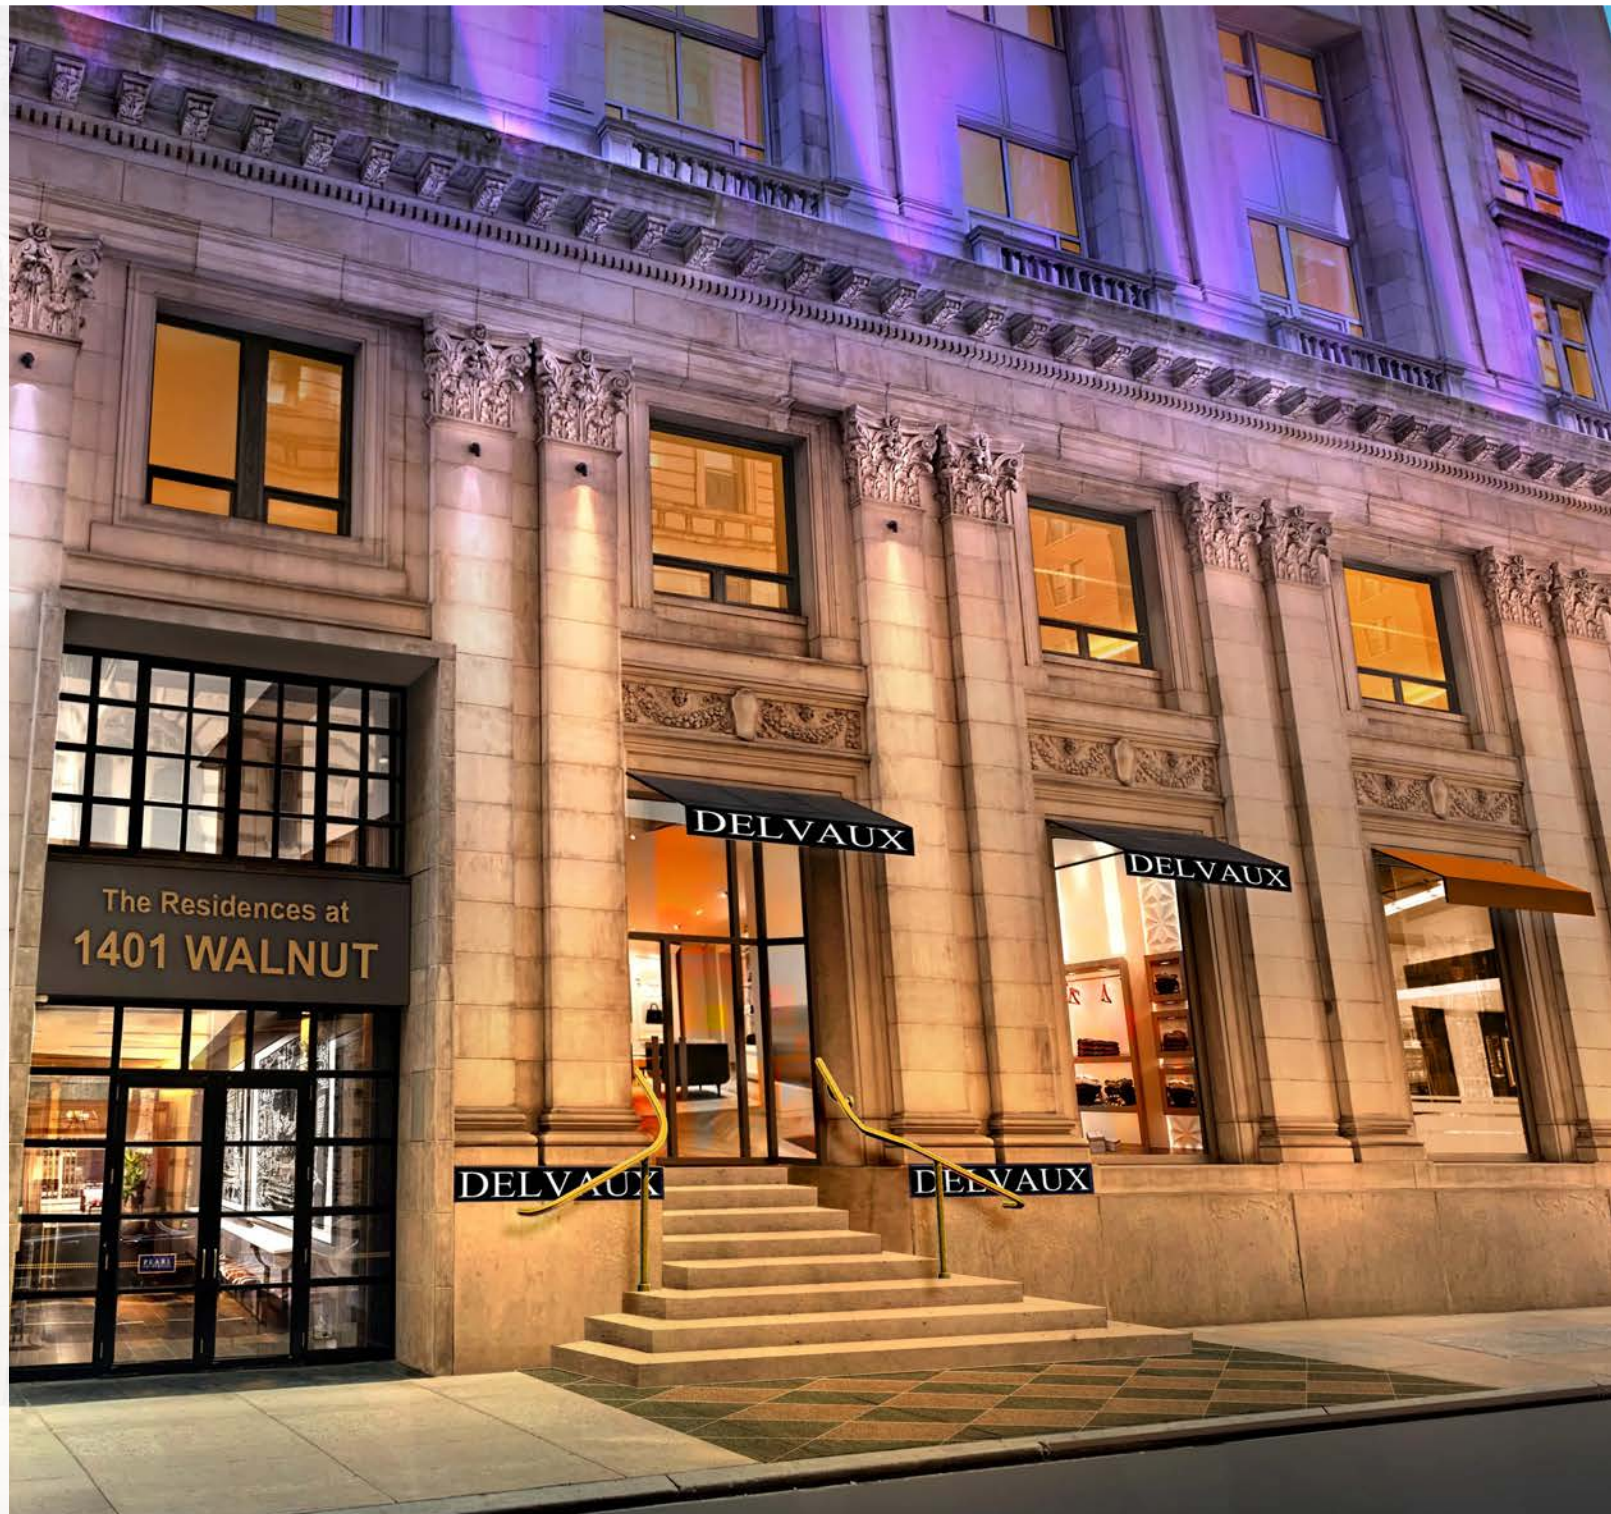

Center City

FLAGSHIP RETAIL SPACE FOR LEASE

1401 Walnut St.
Philadelphia, PA

CONOR TUNNO
Conor.T@TriStateCR.com

STEVE JEFFRIES
Steve.J@TriStateCR.com

TriStateCR.com | 215.300.9688

LISTING DETAILS

1401 WALNUT STREET | PHILADELPHIA, PA

STEVE JEFFRIES
steve.j@tristatecr.com
215.300.9688

CONOR TUNNO
conor.t@tristatecr.com
215.300.9688

TRISTATECR.COM

PROPERTY HIGHLIGHTS

- **Total SF: 17,735**
- Three floors of flagship retail space
- Located on the corner of Philadelphia's two most iconic streets with frontage on Walnut Street & Broad Street with corner visibility
- The property converges at the intersection of the Avenue of the Arts, Broad Street office Sector, Midtown Village & Rittenhouse Square
- Uniquely situated on Philadelphia's "High Street" while also surrounded by hotels, apartments & office density
- Dramatic architectural features, unmatched ceiling heights & excellent signage potential
- Adjacent to the iconic Bellevue
- Steps to public transportation & parking