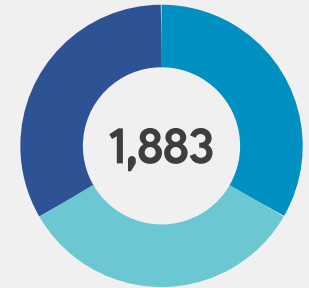

CONOR TUNNO
conor.t@tristatecr.com
215.300.9688

TRISTATECR.COM

“Philadelphia’s downtown retail market has been comprised of a diverse mix of locally owned stores and national brands. While more than 90 nationals opened in Center City during the last five years, local retailers still make up more than 75% of the overall tenant mix. Downtown shops and restaurants provide a mix of entry-level and skilled jobs for city residents and help contribute to Center City’s prominence as a regional shopping and dining destination offering unique brands and experiences.”

(Center City District)

CENTER CITY PHILADELPHIA KEY FACTS

Center City Storefronts, 2023

NATIONAL RETAILERS	208
LOCAL RETAILERS	745
FOOD ESTABLISHMENTS	930

PA Convention Center

552,000 VISITORS

Dilworth Park