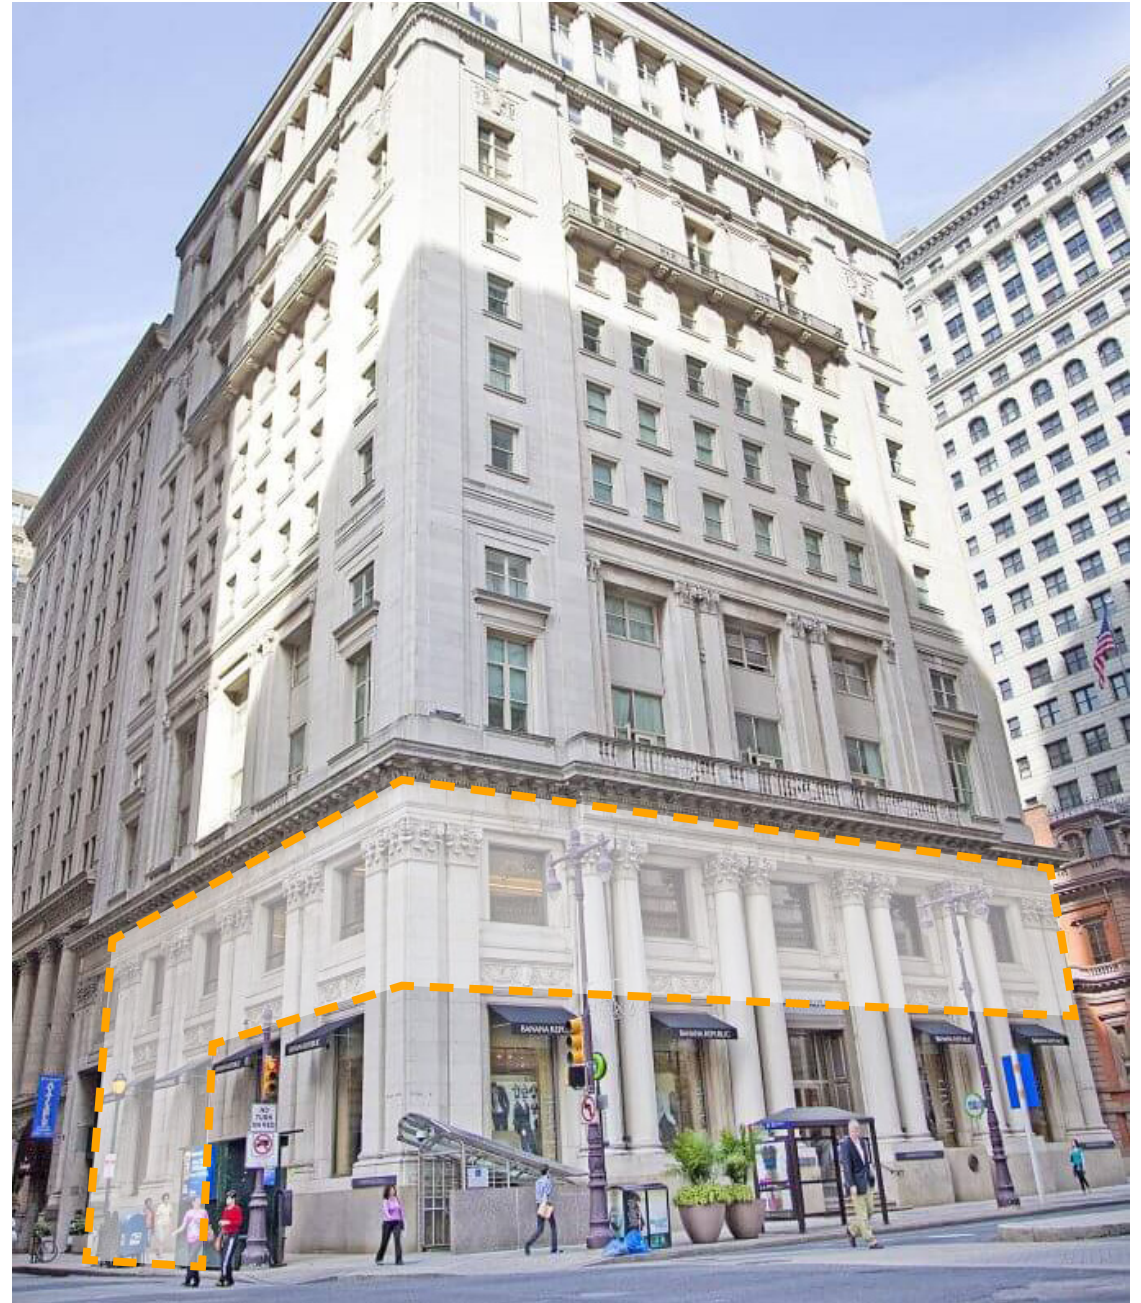

STEVE JEFFRIES
steve.j@tristatecr.com
215.300.9688

CONOR TUNNO
conor.t@tristatecr.com
215.300.9688

TRISTATECR.COM

PROPERTY HIGHLIGHTS

- **Total SF: 17,735**
- Three floors of flagship retail space
- Located on the corner of Philadelphia's two most iconic streets with frontage on Walnut Street & Broad Street with corner visibility
- The property converges at the intersection of the Avenue of the Arts, Broad Street office Sector, Midtown Village & Rittenhouse Square
- Uniquely situated on Philadelphia's "High Street" while also surrounded by hotels, apartments & office density
- Dramatic architectural features, unmatched ceiling heights & excellent signage potential
- Adjacent to the iconic Bellevue
- Steps to public transportation & parking