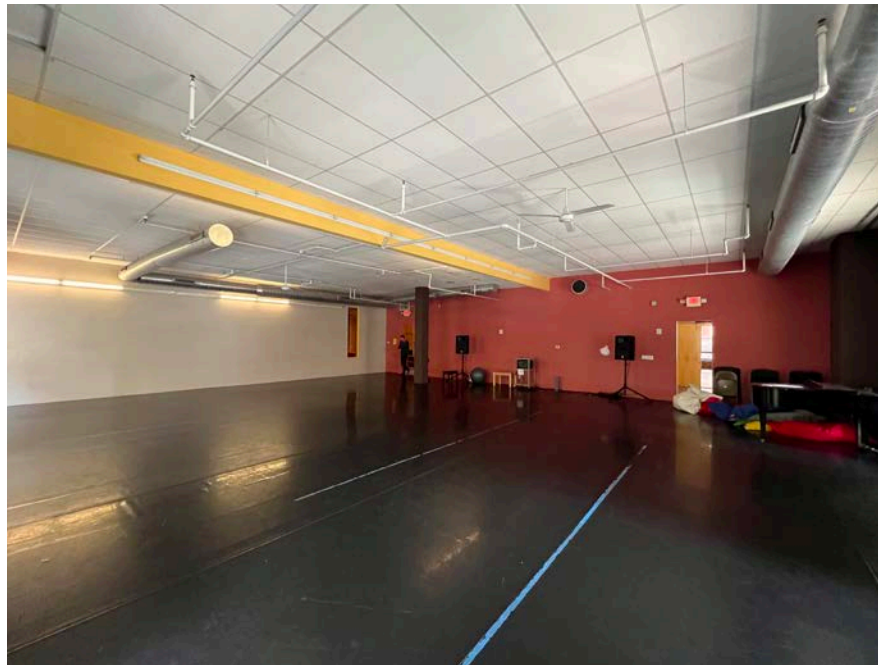

2ND FLOOR PHOTOS

1401 WALNUT STREET | PHILADELPHIA, PA

STEVE JEFFRIES
steve.j@tristatecr.com
215.300.9688

CONOR TUNNO
conor.t@tristatecr.com
215.300.9688

TRISTATECR.COM