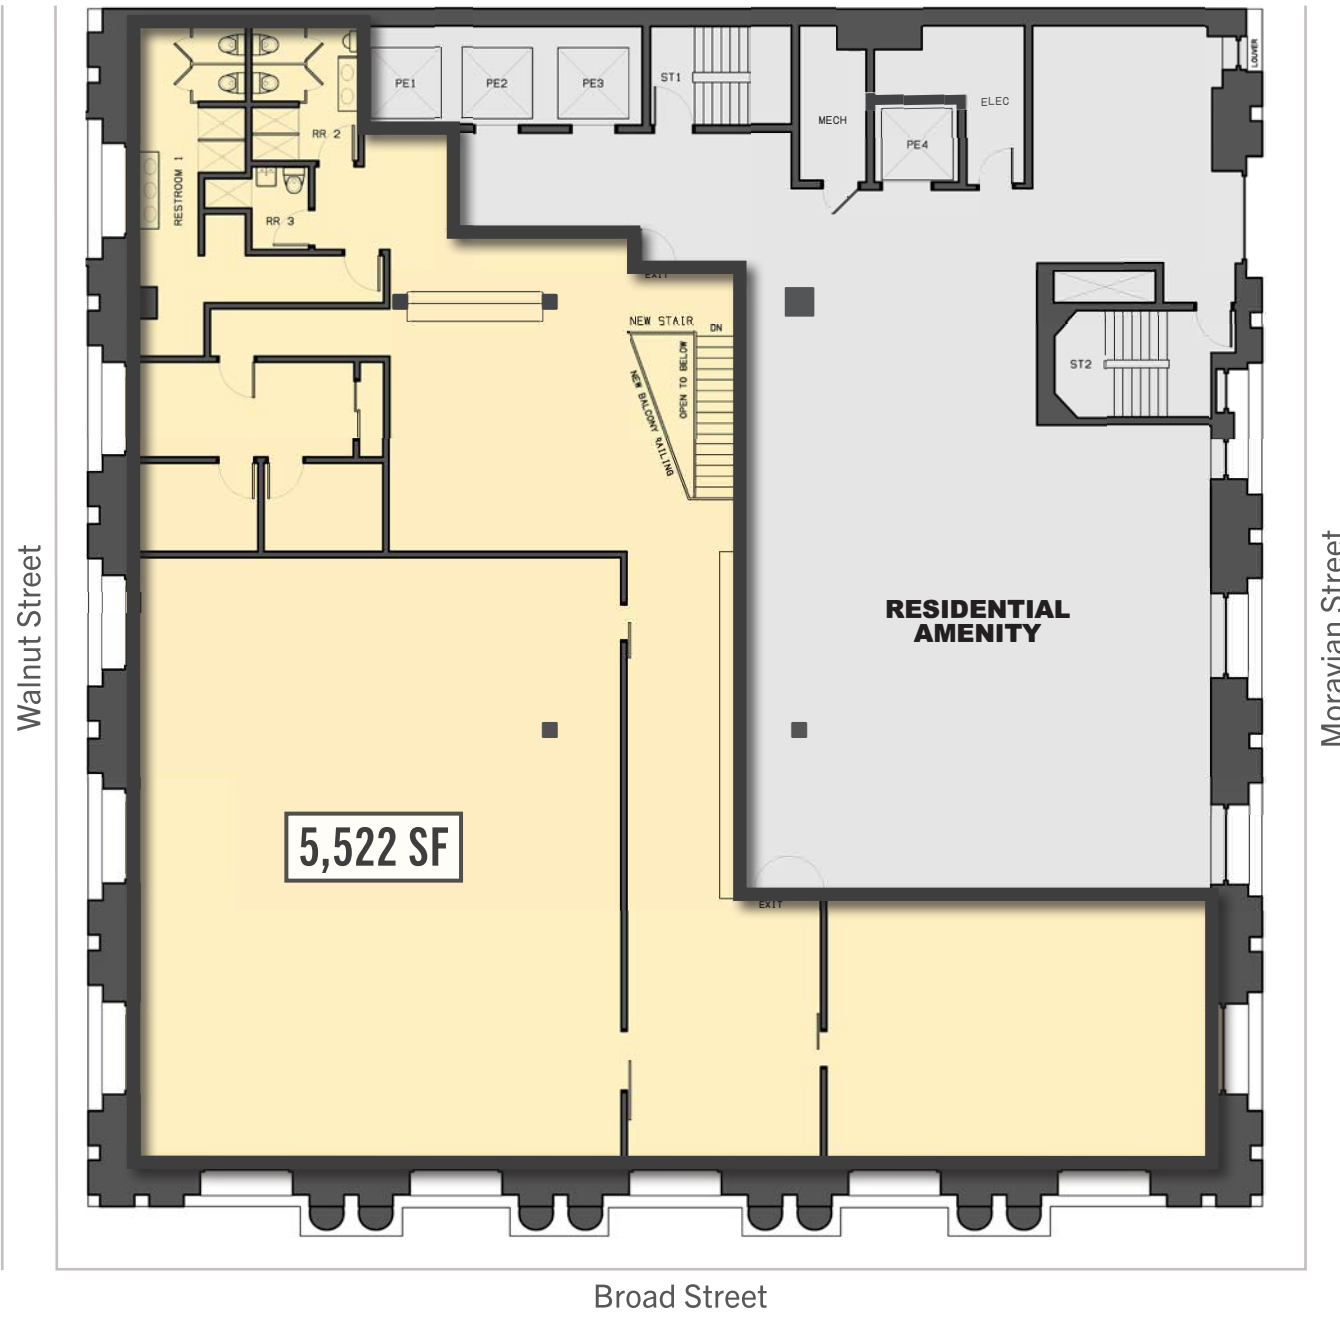

2ND FLOOR PLANS

1401 WALNUT STREET | PHILADELPHIA, PA

STEVE JEFFRIES
steve.j@tristatecr.com
215.300.9688

CONOR TUNNO
conor.t@tristatecr.com
215.300.9688

TRISTATECR.COM