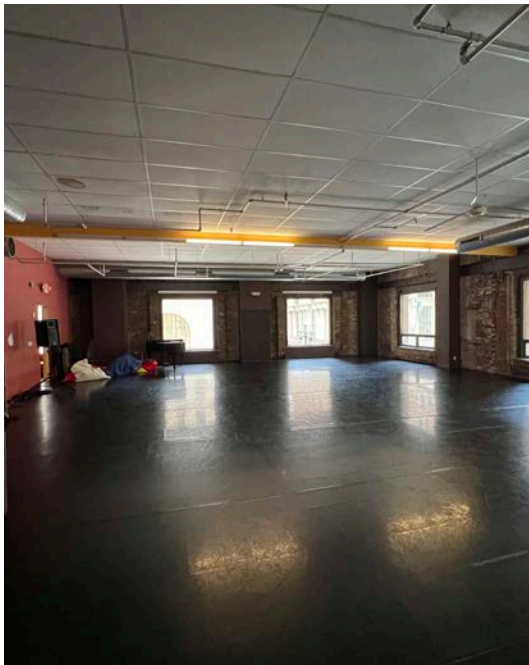

2ND FLOOR PHOTOS

1401 WALNUT STREET | PHILADELPHIA, PA

STEVE JEFFRIES
steve.j@tristatecr.com
215.300.9688

CONOR TUNNO
conor.t@tristatecr.com
215.300.9688

TRISTATECR.COM