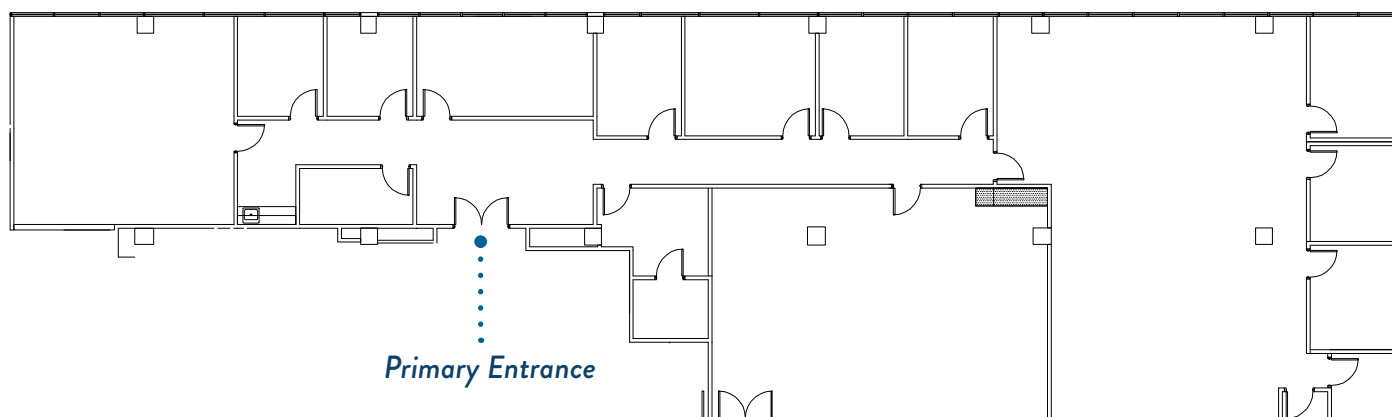

RESEARCH COMMONS
12249 Science Drive | Orlando, FL 32826

OFFICE SPACE FOR LEASE

SUITE 250 | 6,688 RSF
AVAILABLE FEBRUARY 2020