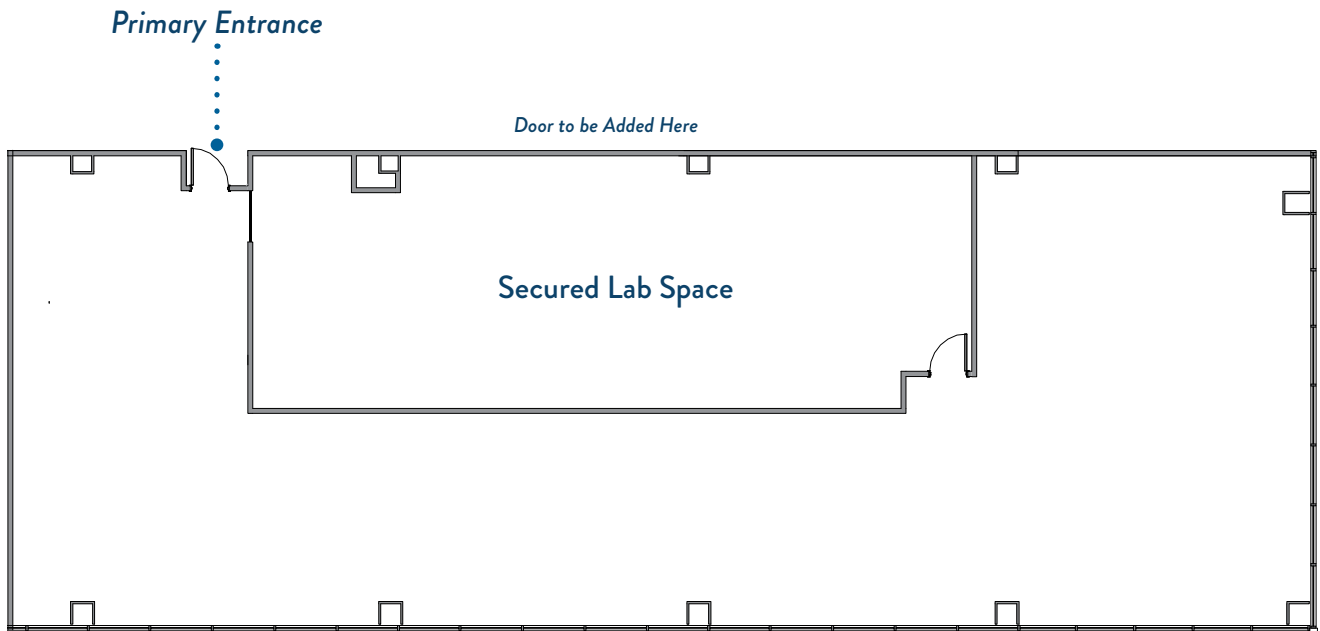

OFFICE SPACE FOR LEASE

SUITE 220 | 4,786 RSF

For further information, contact:

TIFFANY ZULLO
407.659.0120 ext. 114
tzullo@towerrealtypartners.com

A VENTURE OF	 CITY OFFICE REIT	 TOWER REALTY PARTNERS, INC.