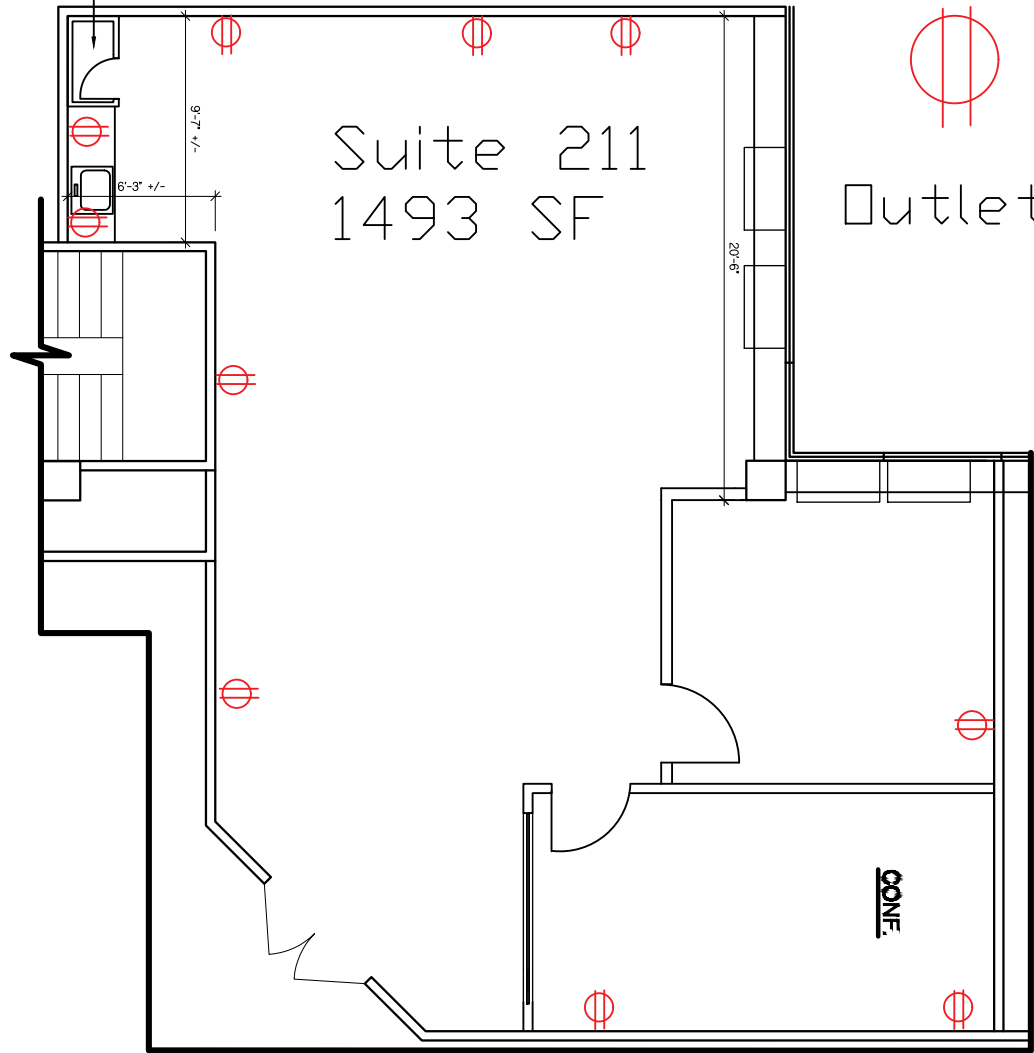

IT Closet w/lock

Suite 211  
1493 SF

Outlets