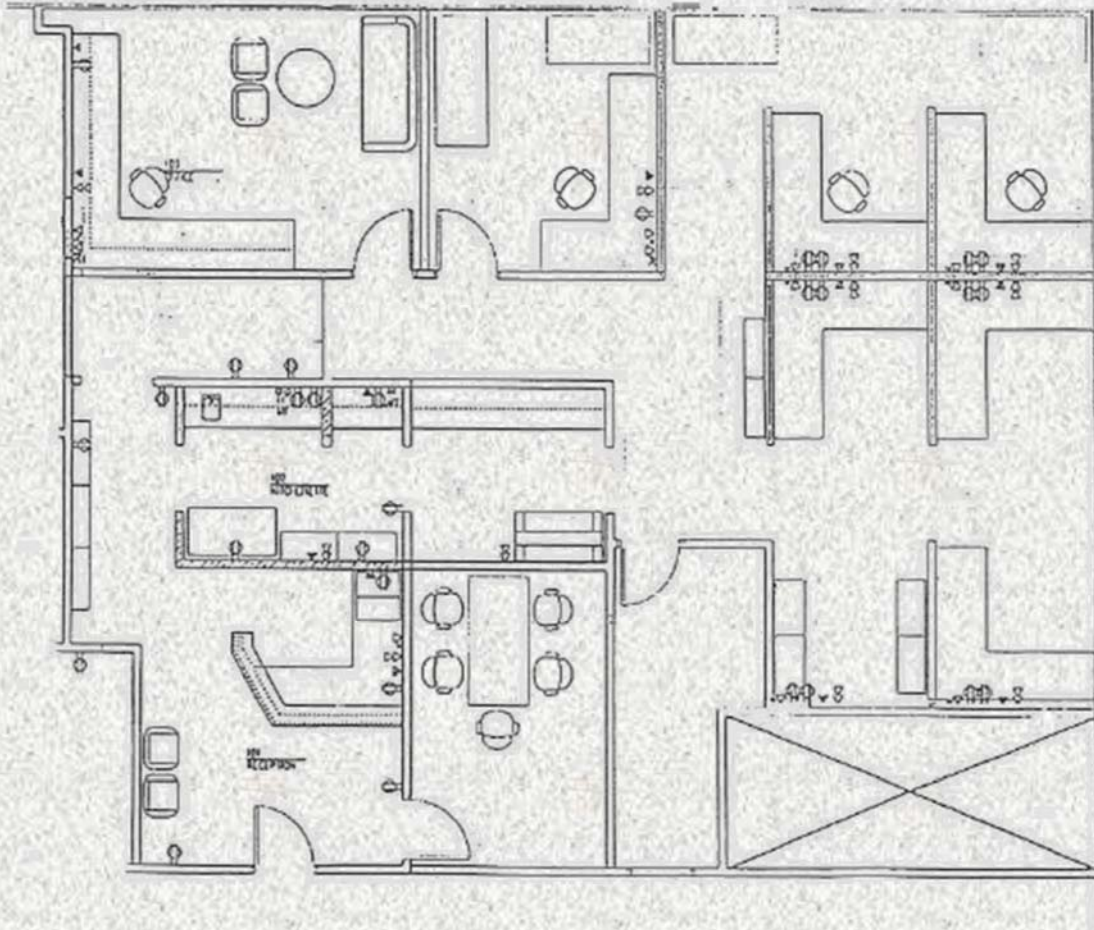

# Oak Cliff Terrace Office

6711 - 6717 S. Yale Tulsa, Oklahoma

**Suite 6711-227**  
**2,529 Sq. Ft.**

- 2 Offices
- Reception
- Work Stations
- Kitchen

For additional information contact  
Paul Wilson  
at 918-629-9446 or  
email [paul@tfptulsa.com](mailto:paul@tfptulsa.com)  
[www.tfptulsa.com](http://www.tfptulsa.com)