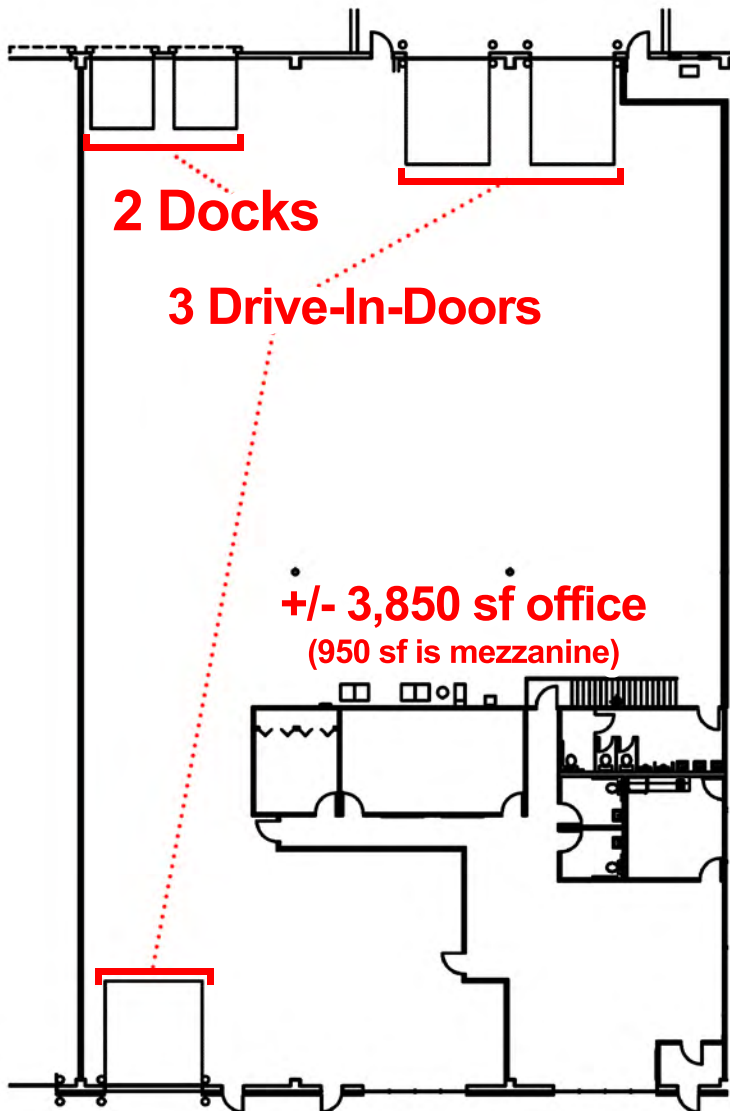

## SPECIFICATIONS

Building Size:	65,000 sf
Size Available:	13,840 sf
Office Size:	3,850 sf (950 is 2nd fl)
Clear Height:	28'
Docks:	2
Drive-In-Doors:	3
Sprinklered:	Yes
Heat:	Gas Fired Units
Lighting:	LED