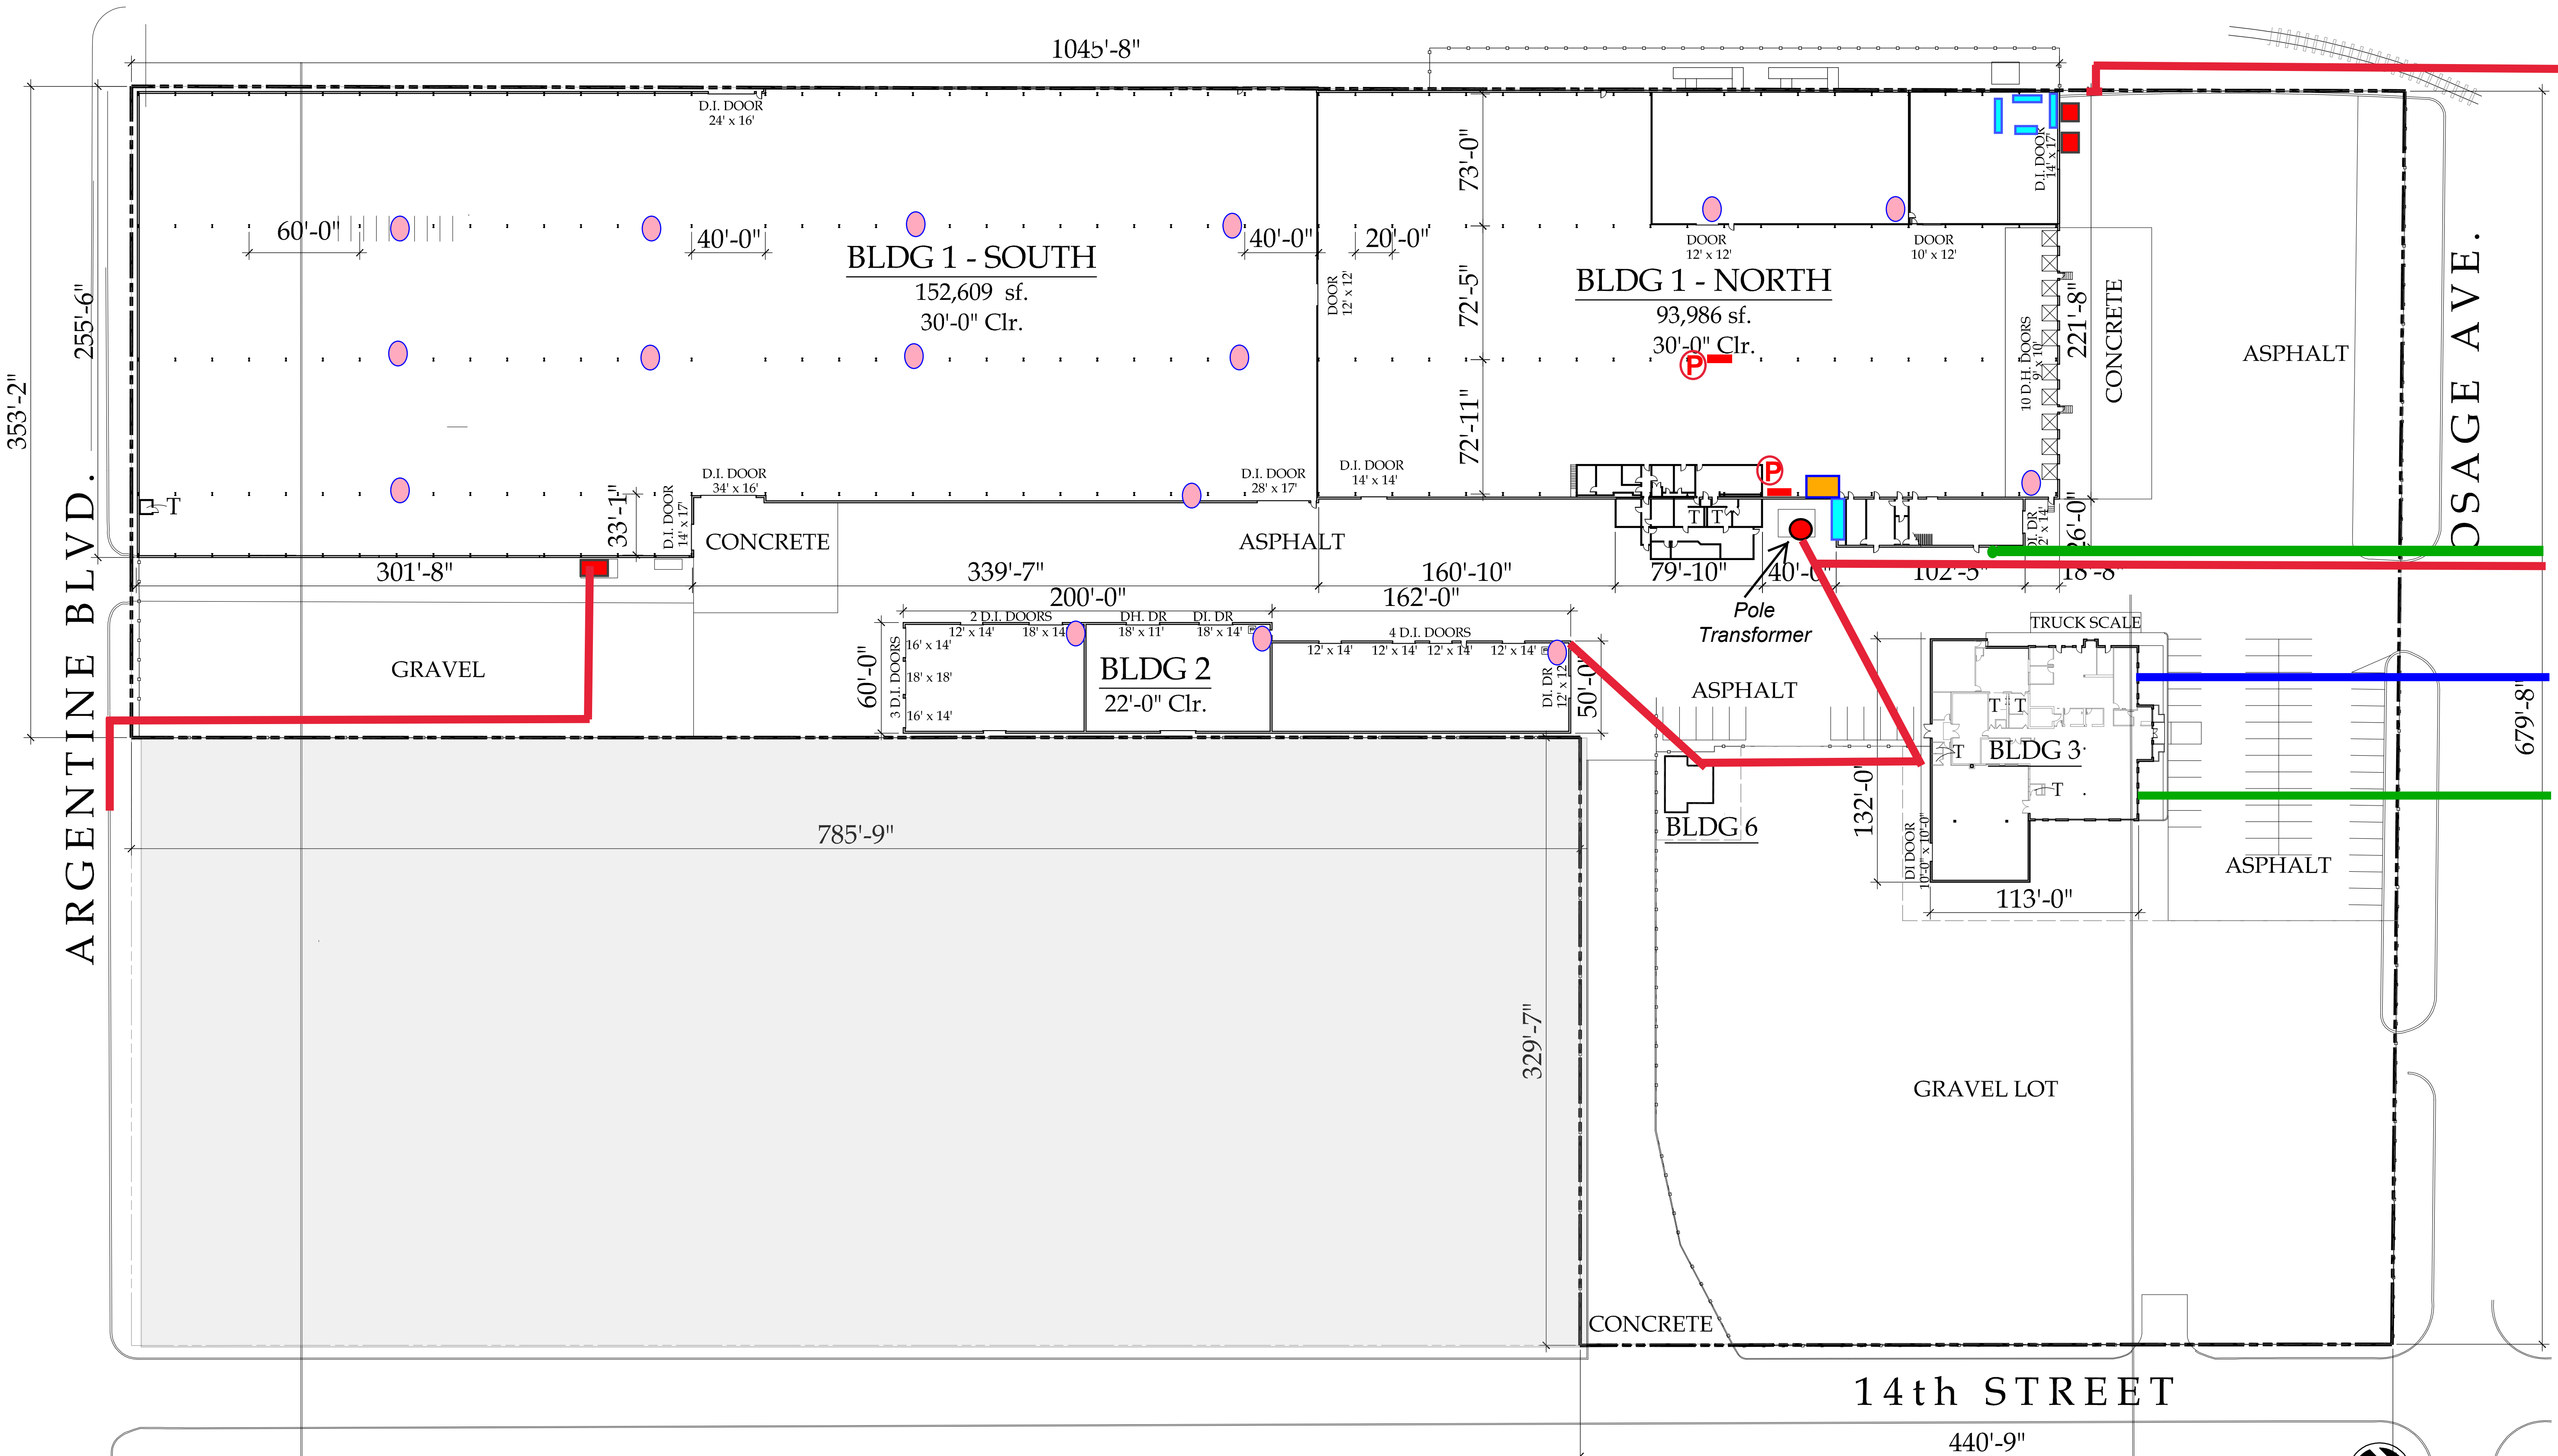

UTILITY PLAN

1413 PROPERTY

1413 Osage Avenue
Kansas City, KS 66105

- Light Switches
- Air Rotation
- Electric Line
- Water Line
- Gas Line
- Transformer
- Switch Gear
- Electric Panel

Updated
04/04/18

The Value Leader In Industrial Real Estate