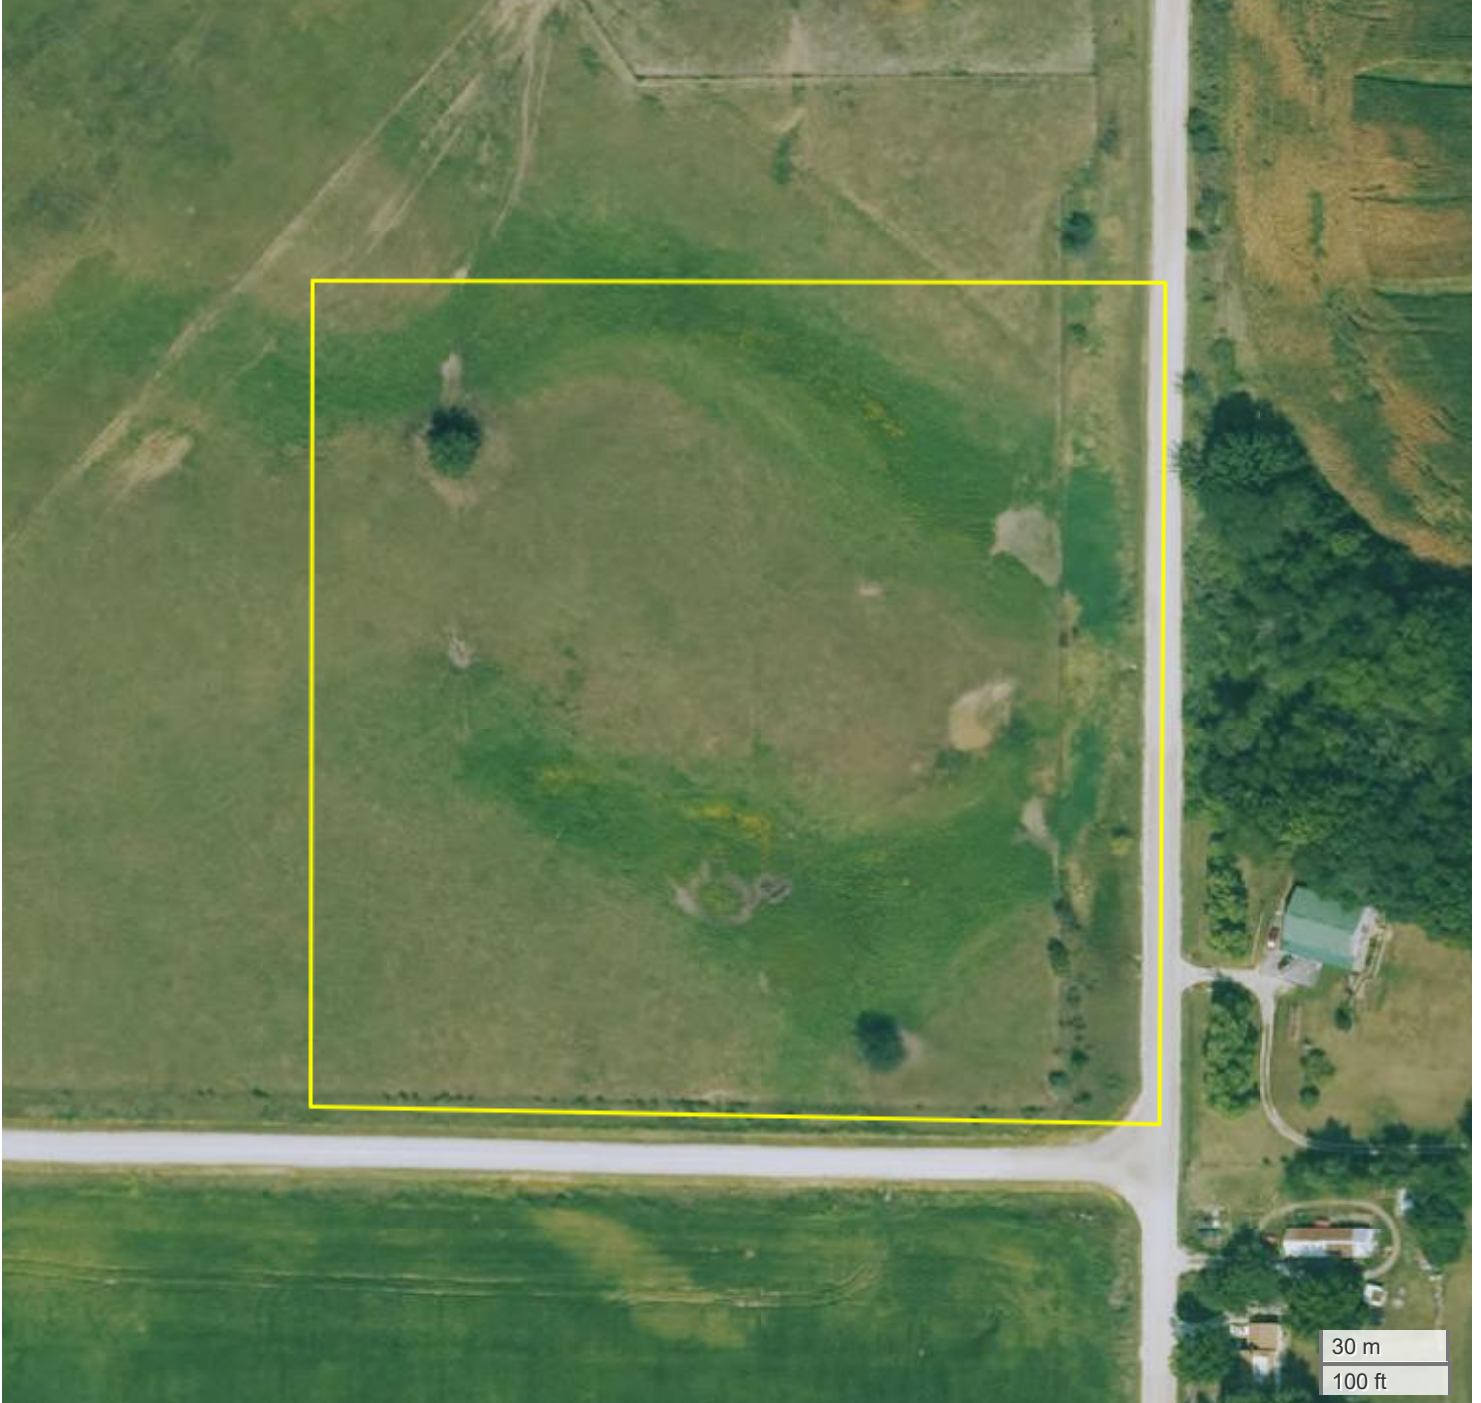

TRACT 5  
AERIAL MAP

Center: 41.452047, -93.482730

22-77N-23W

Palmyra Township

Warren County, IA

FarmWorth, LLC makes no representations or warranties, express or implied, as to the accuracy of any information, data, numerical values, boundaries, or any other information generated through the use of FarmWorth.com. User is solely responsible for independently investigating and determining all information provided through FarmWorth.com prior to use and waives any and all claims against FarmWorth, LLC for any inaccuracies or inconsistencies in the information and/or data.