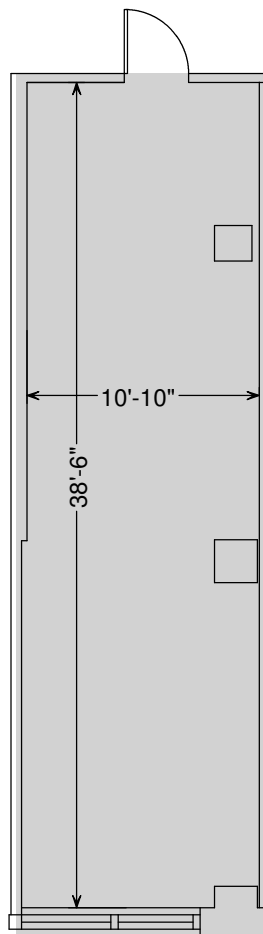

708 RSF

All areas and dimensions are approximate. Field verification is necessary.

Date Printed: 4/28/2016

MUSS DEVELOPMENT LLC
BUILDING NEW YORK CITY SINCE 1906

**64 West 48th Street
New York, NY 10036**