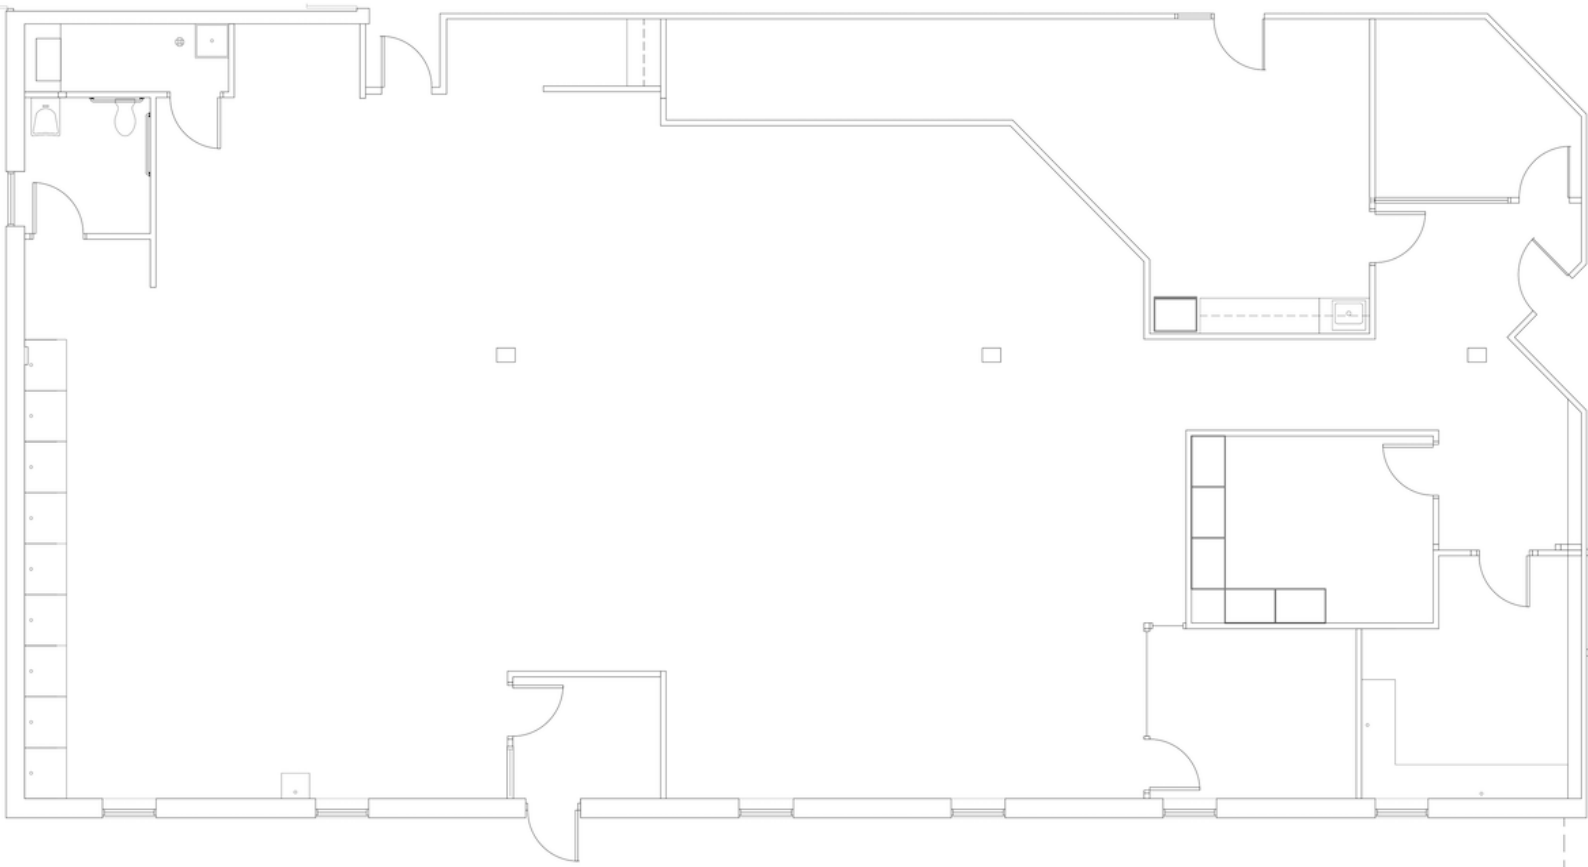

### PROPERTY HIGHLIGHTS

- 4,778 SF
- \$19.00 Per SF Full Service
- Private Walk-In Entrance
- Signage Over Entrance
- High Visibility
- Abundant Parking

## FLOOR PLAN