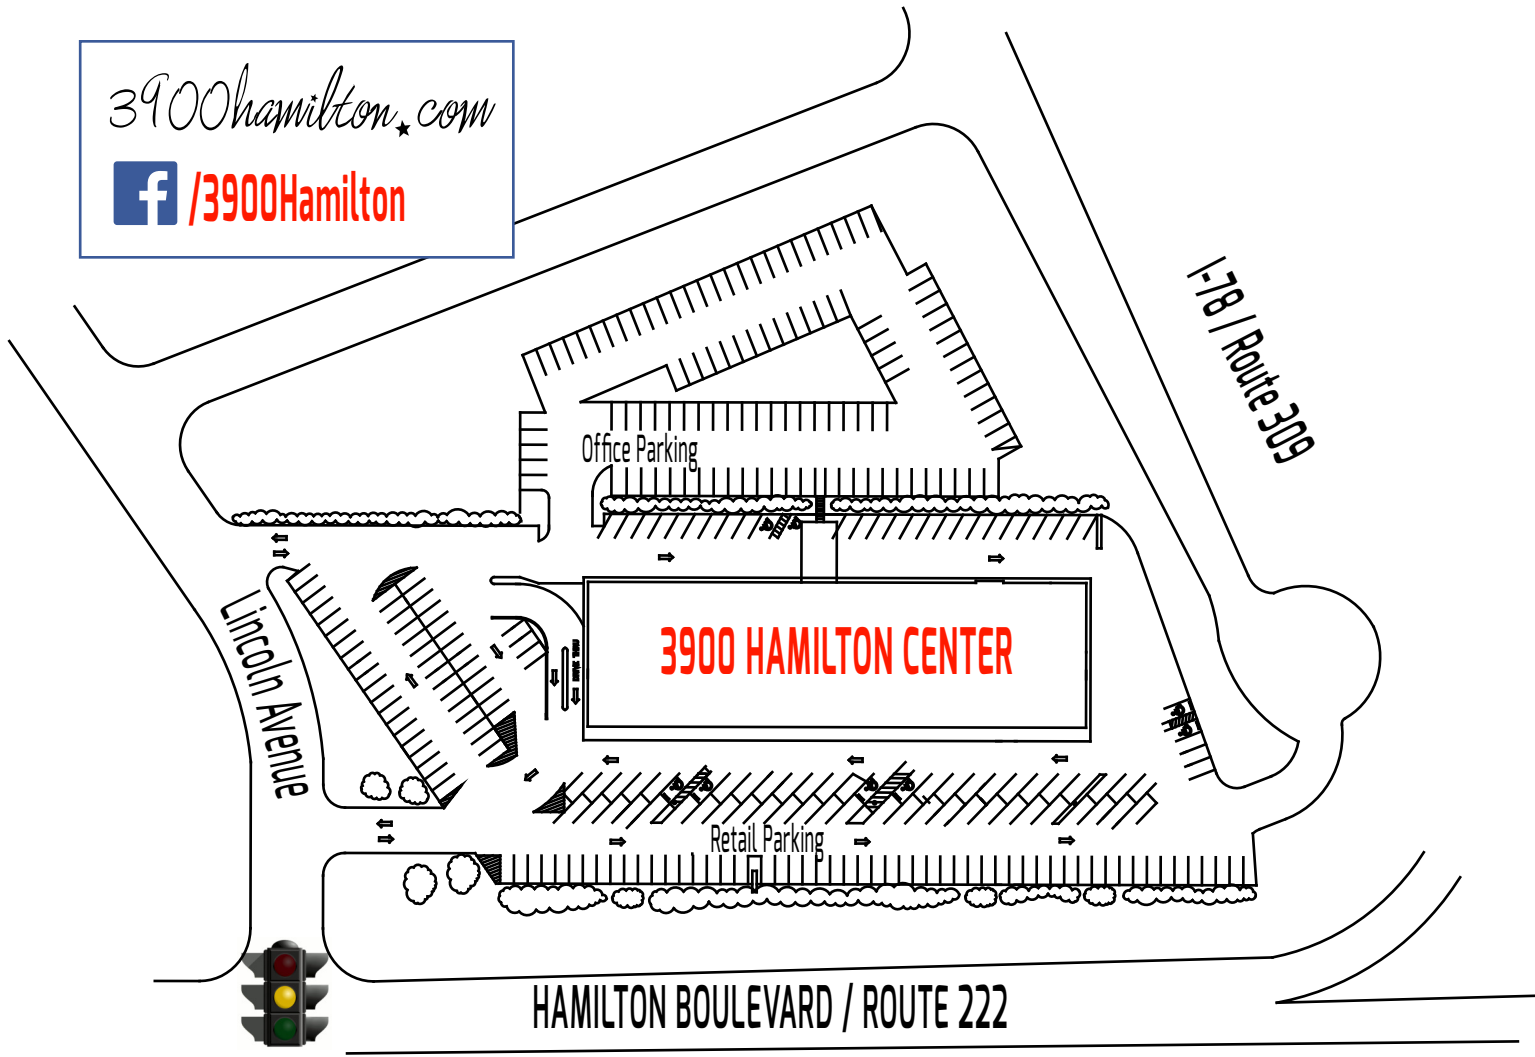

3900 Hamilton Center features a functional and aesthetic combination of upscale retail and Class-A second floor offices in suburban Allentown, Pennsylvania.

3900hamilton.com
f /3900Hamilton

1. Mid Penn Bank with Drive-Thru	6. The Laura Brady Gallery & Studio
2. Swartz Kitchen & Bath Showroom	7. Revolt Hair Studio
3. Block Advisors Premium Tax Services	8. Barre3 Fitness and Exercise Studio
4. Bixler's Jewelers	9. Talbots and Talbots Misses
5. The Paperbag (Card & Stationery Store)