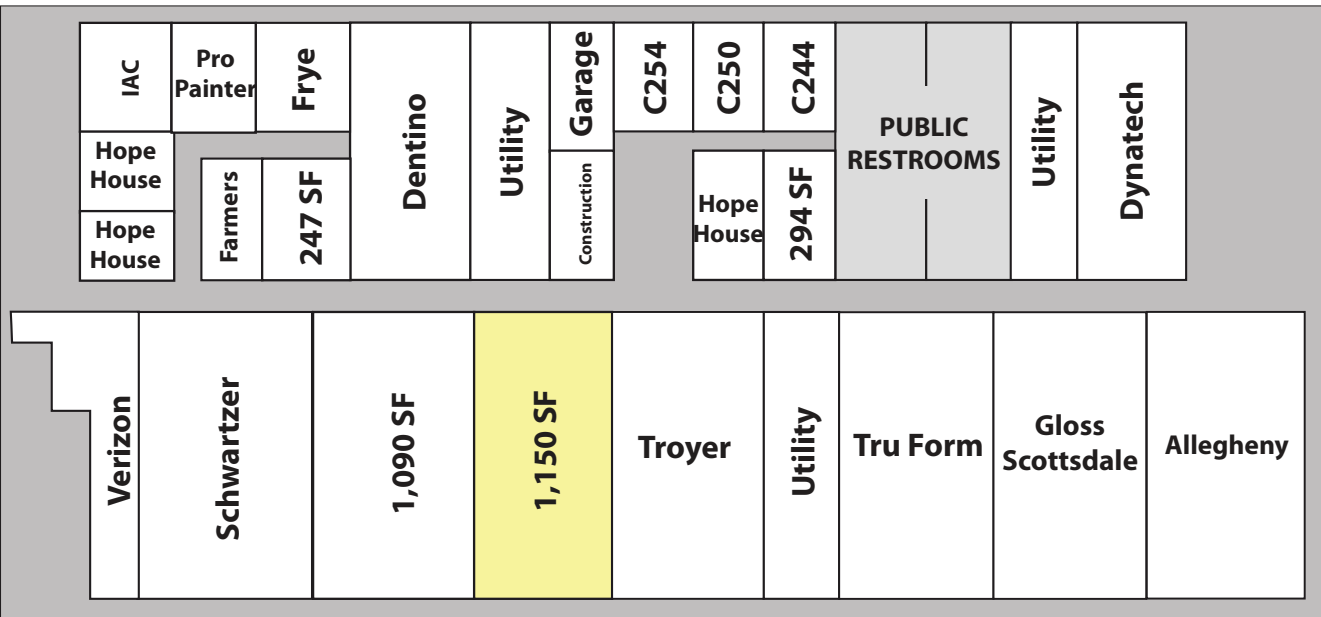

R OFFICES

SUITE	TENANT	Sq.Ft.	Expiration
C200	Dynatech	2,220	10/31/25
	Allegheny	750	
	Gloss Scottsdale	750	
	Tru Form Pilates	750	
C234	VACANT	294	
C240	Hope House	268	
C241	Troyer Retirement	1,200	
C244	Sovereign RE	596	01/31/23
C254	Price Design	225	03/31/24
C260	Ideal Garage	176	
C264	Construction	130	
C265	VACANT	1,150	
C270	Dentino	516	
C271	VACANT	1,090	
C272	Schwartzer	1,160	12/31/23
C274	Farmers	151	
C275	Verizon Wireless	200	05/31/27
C276	VACANT	247	
C278	Frye	222	
C280	IAC	270	09/30/24
C282	Pro Painter	215	
C284	Hope House	215	
C286	Hope House	182	