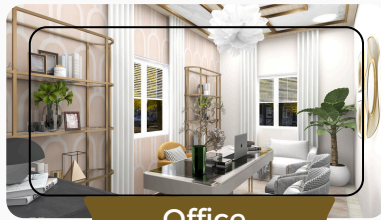

OFFICE SUITES FOR LEASE

Discover the Perfect Office Space \$600-\$1800/mth
10531 Bloomingdale Ridge Dr Riverview, FL 33578

Elevate your business environment with our limited private office suites, thoughtfully designed to cater to professionals seeking a modern, functional workspace. Whether you need a compact office or a spacious suite, our newly constructed building offers the ideal setting to inspire productivity and success.

Office

Office

Key Features

- Flexible Leasing Options ✓
- Furnished or Unfurnished ✓
- ADA Compliant Facilities ✓
- Break Room ✓
- Meeting Room ✓
- Content Studio ✓
- High-Speed Wi-Fi ✓

Contact Us

H | HAUS 1216
 REAL ESTATE | INTERIOR DESIGN FIRM