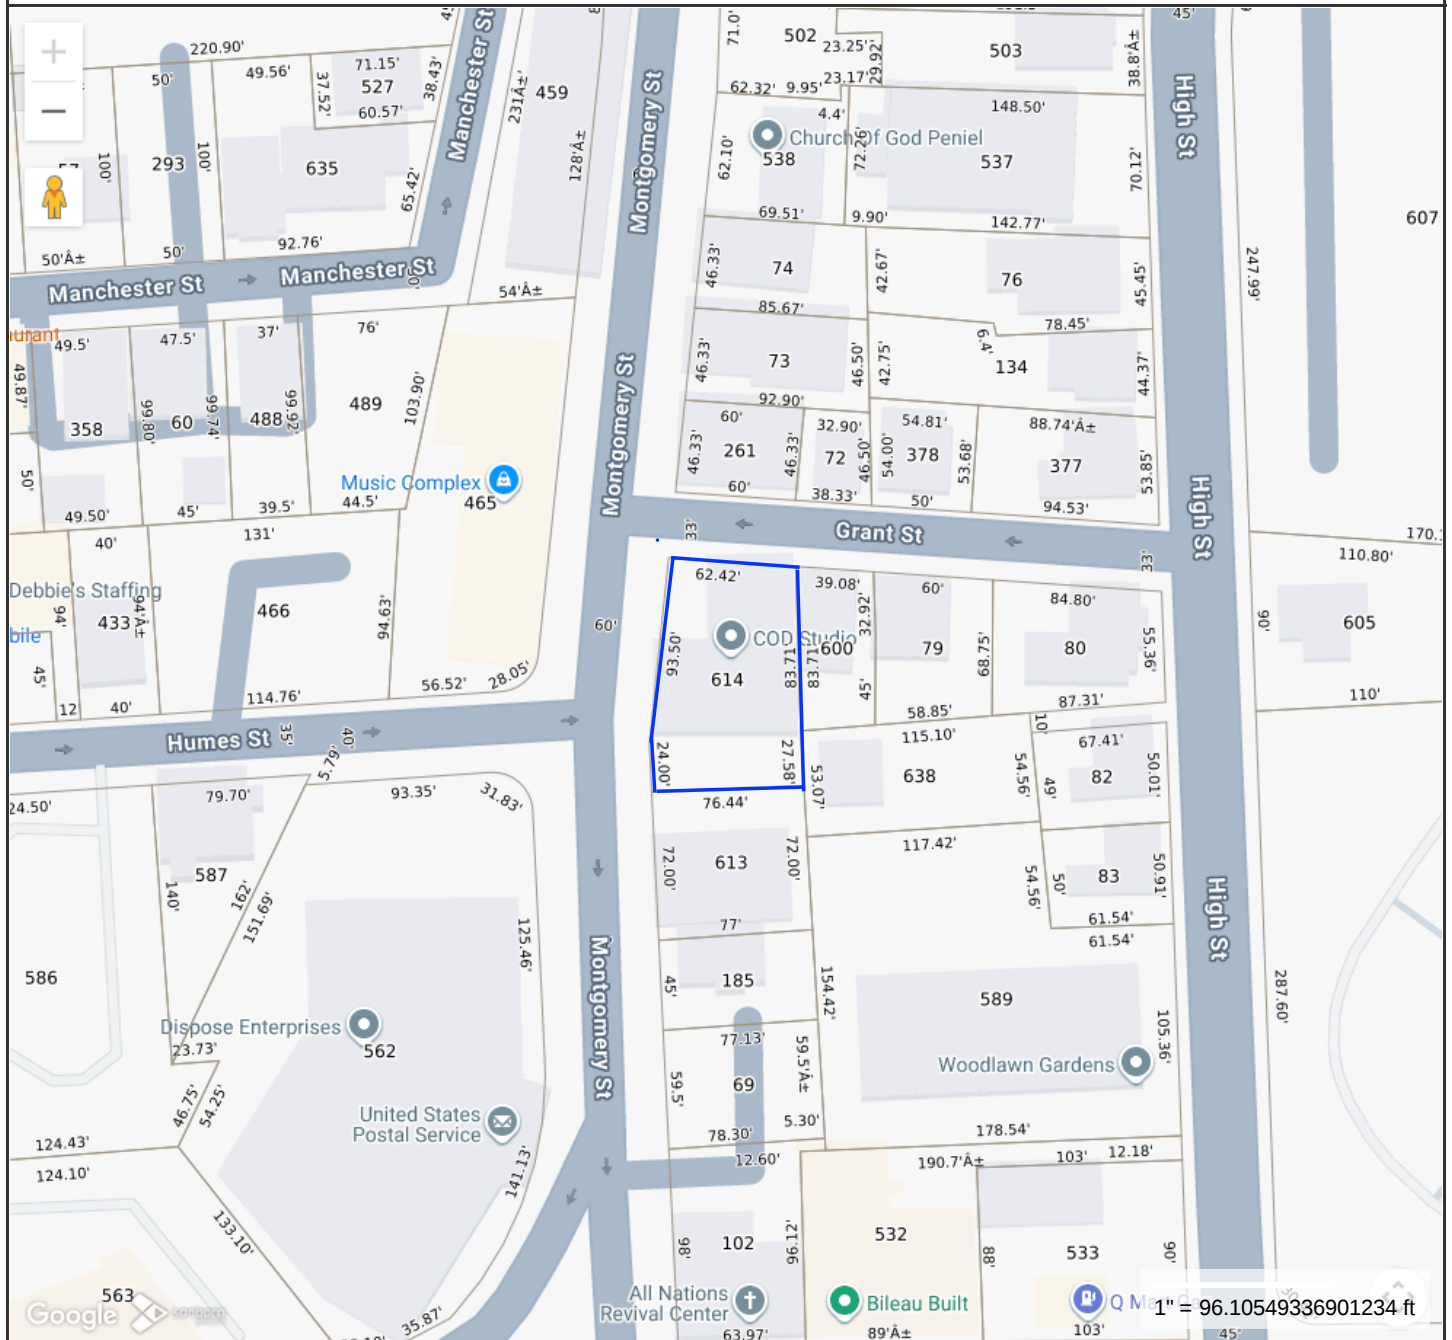

GIS- 69 Montgomery

**MAP FOR REFERENCE ONLY
NOT A LEGAL DOCUMENT**

City of Pawtucket, RI makes no claims and no warranties, expressed or implied, concerning the validity or accuracy of the GIS data presented on this map.

Geometry updated 06/12/2025
Data updated 06/30/2025

Print map scale is approximate. Critical layout or measurement activities should not be done using this resource.