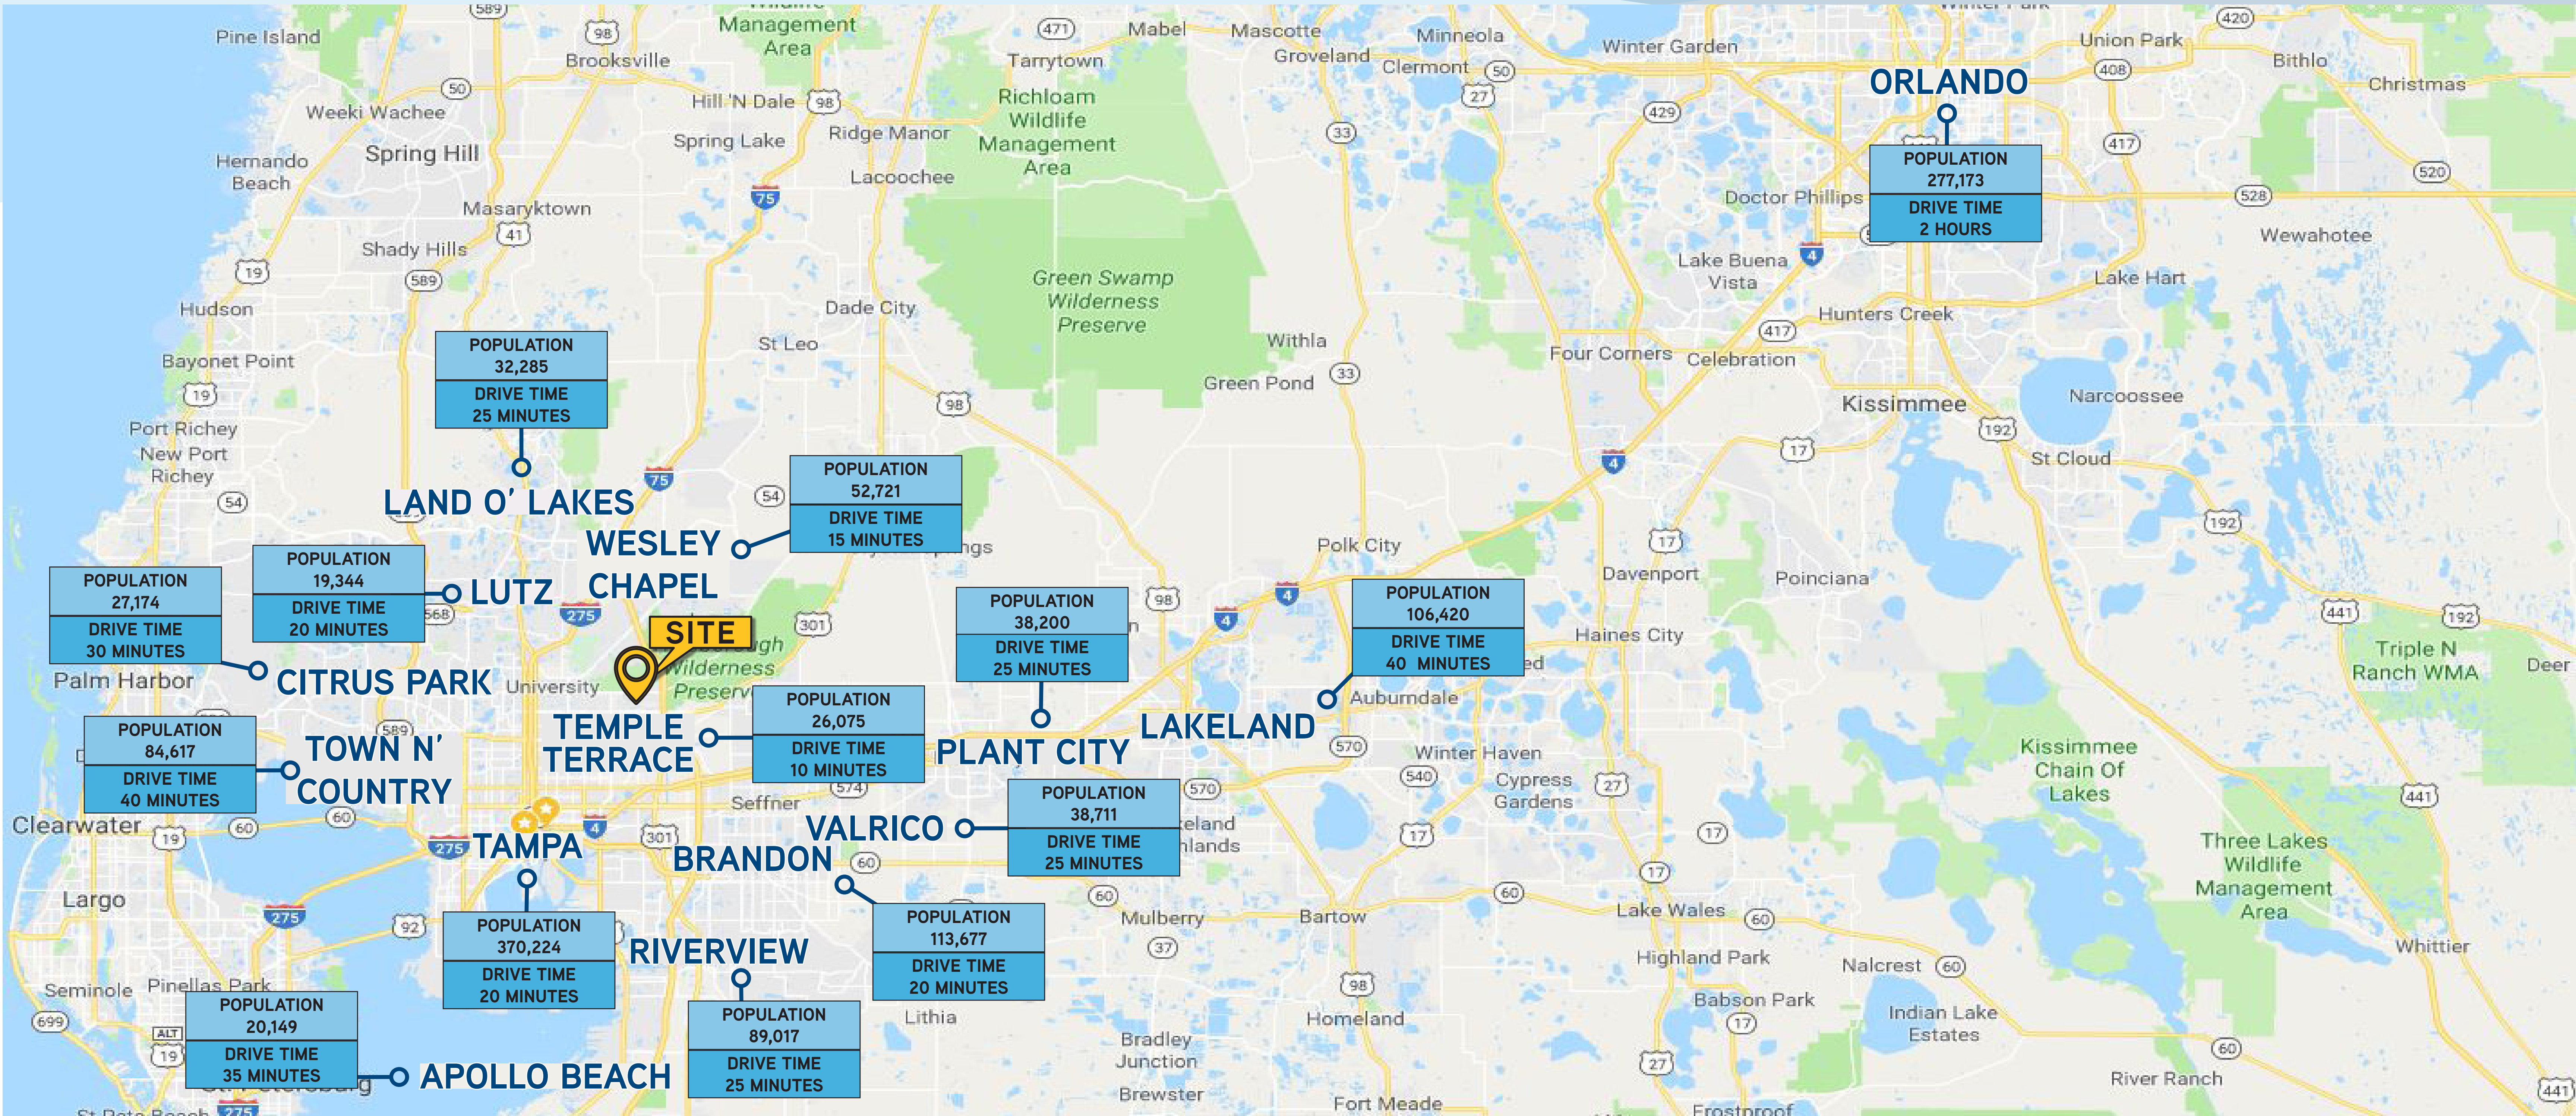

PARK CENTRE @ Telecom Park

Hiring Base

CONTACT

Claire Calzon 813.871.8500 claire.calzon@colliers.com
Joanne LeBlanc, CPMC 813.871.8535 joanne.leblanc@colliers.com

LEASED BY: