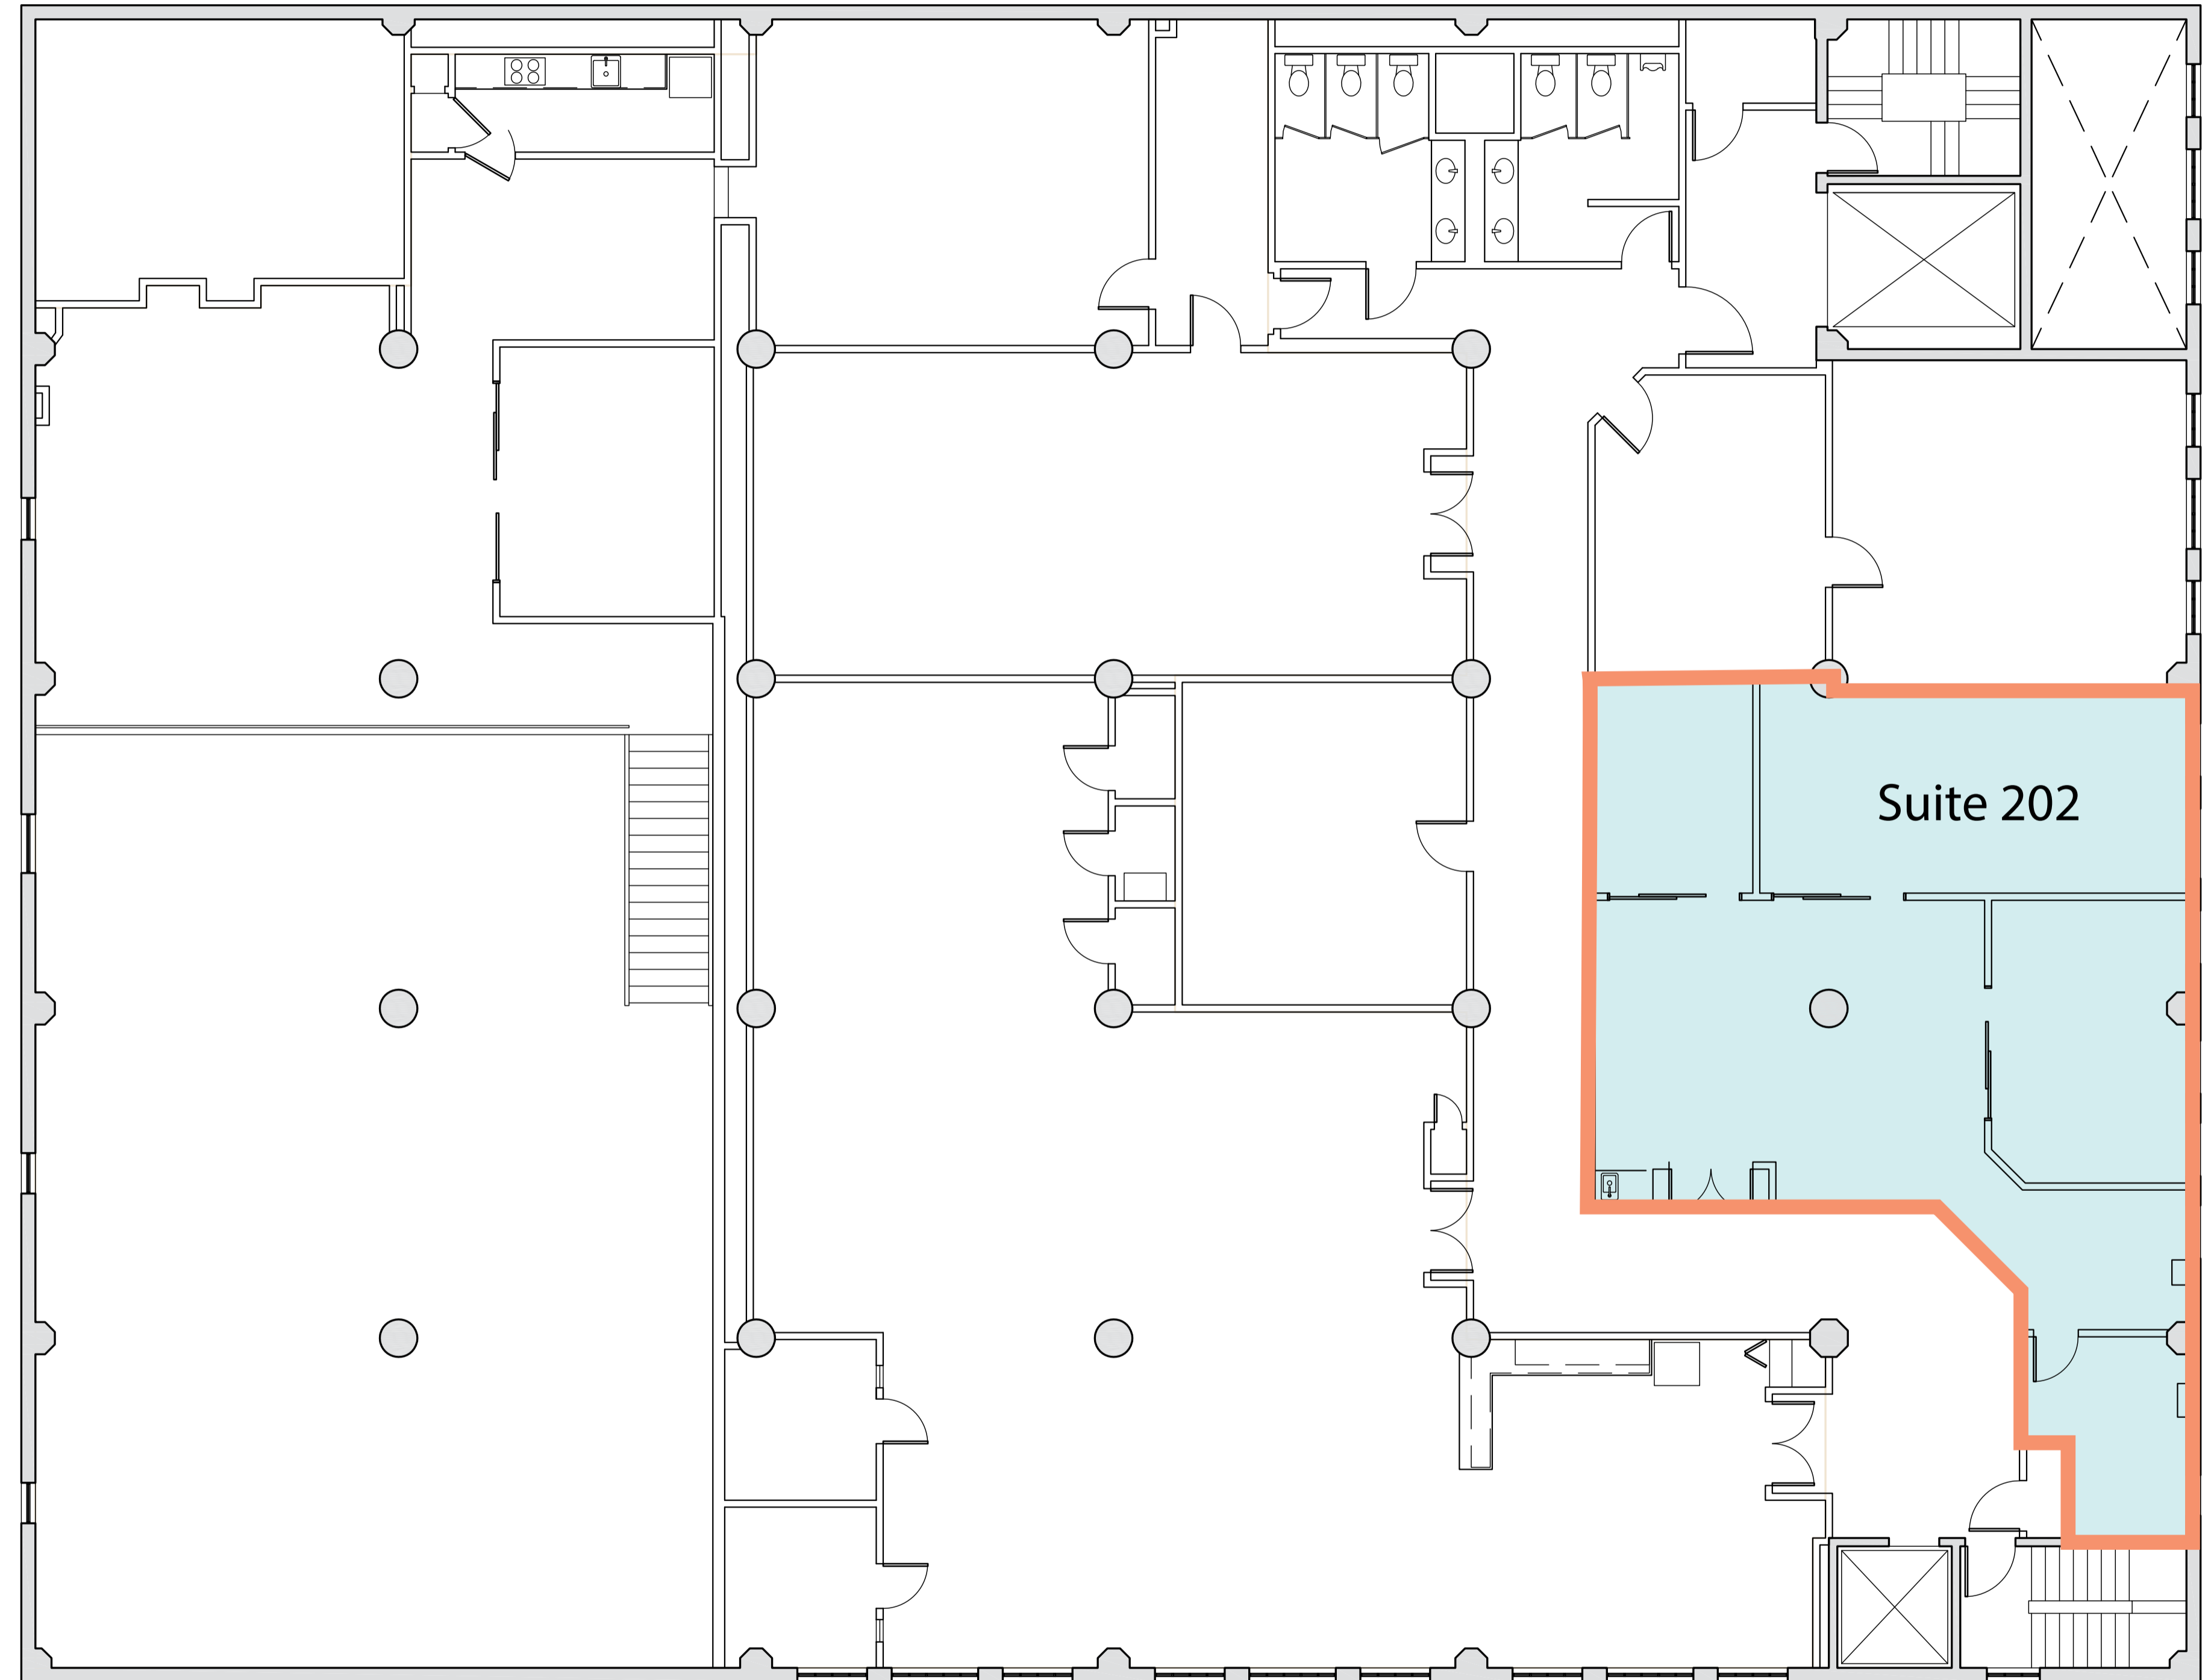

650

5th Street

650 5th Street

Flexible startup space

Building highlights

- Prime location across from Caltrain
 - On-site parking available, subject to availability
 - Steps to Oracle Park
 - Easy access to Highway 101, Highway 280, and the Bay Bridge
 - On-site building management
- 

Suite 202

Size

1,334 RSF

Suite highlights

- Move-in ready
- 3 small meeting rooms/offices
- 1 conference room
- Open space for desking
- Furniture available

202

202

Suite 403

Size

3,519 RSF

Suite highlights

- Available 30-60 days
- 3 window-line offices/
meeting rooms
- 1 large
conference room
- Updated kitchen
- High Ceilings

403

Suite 512

Size

765 RSF