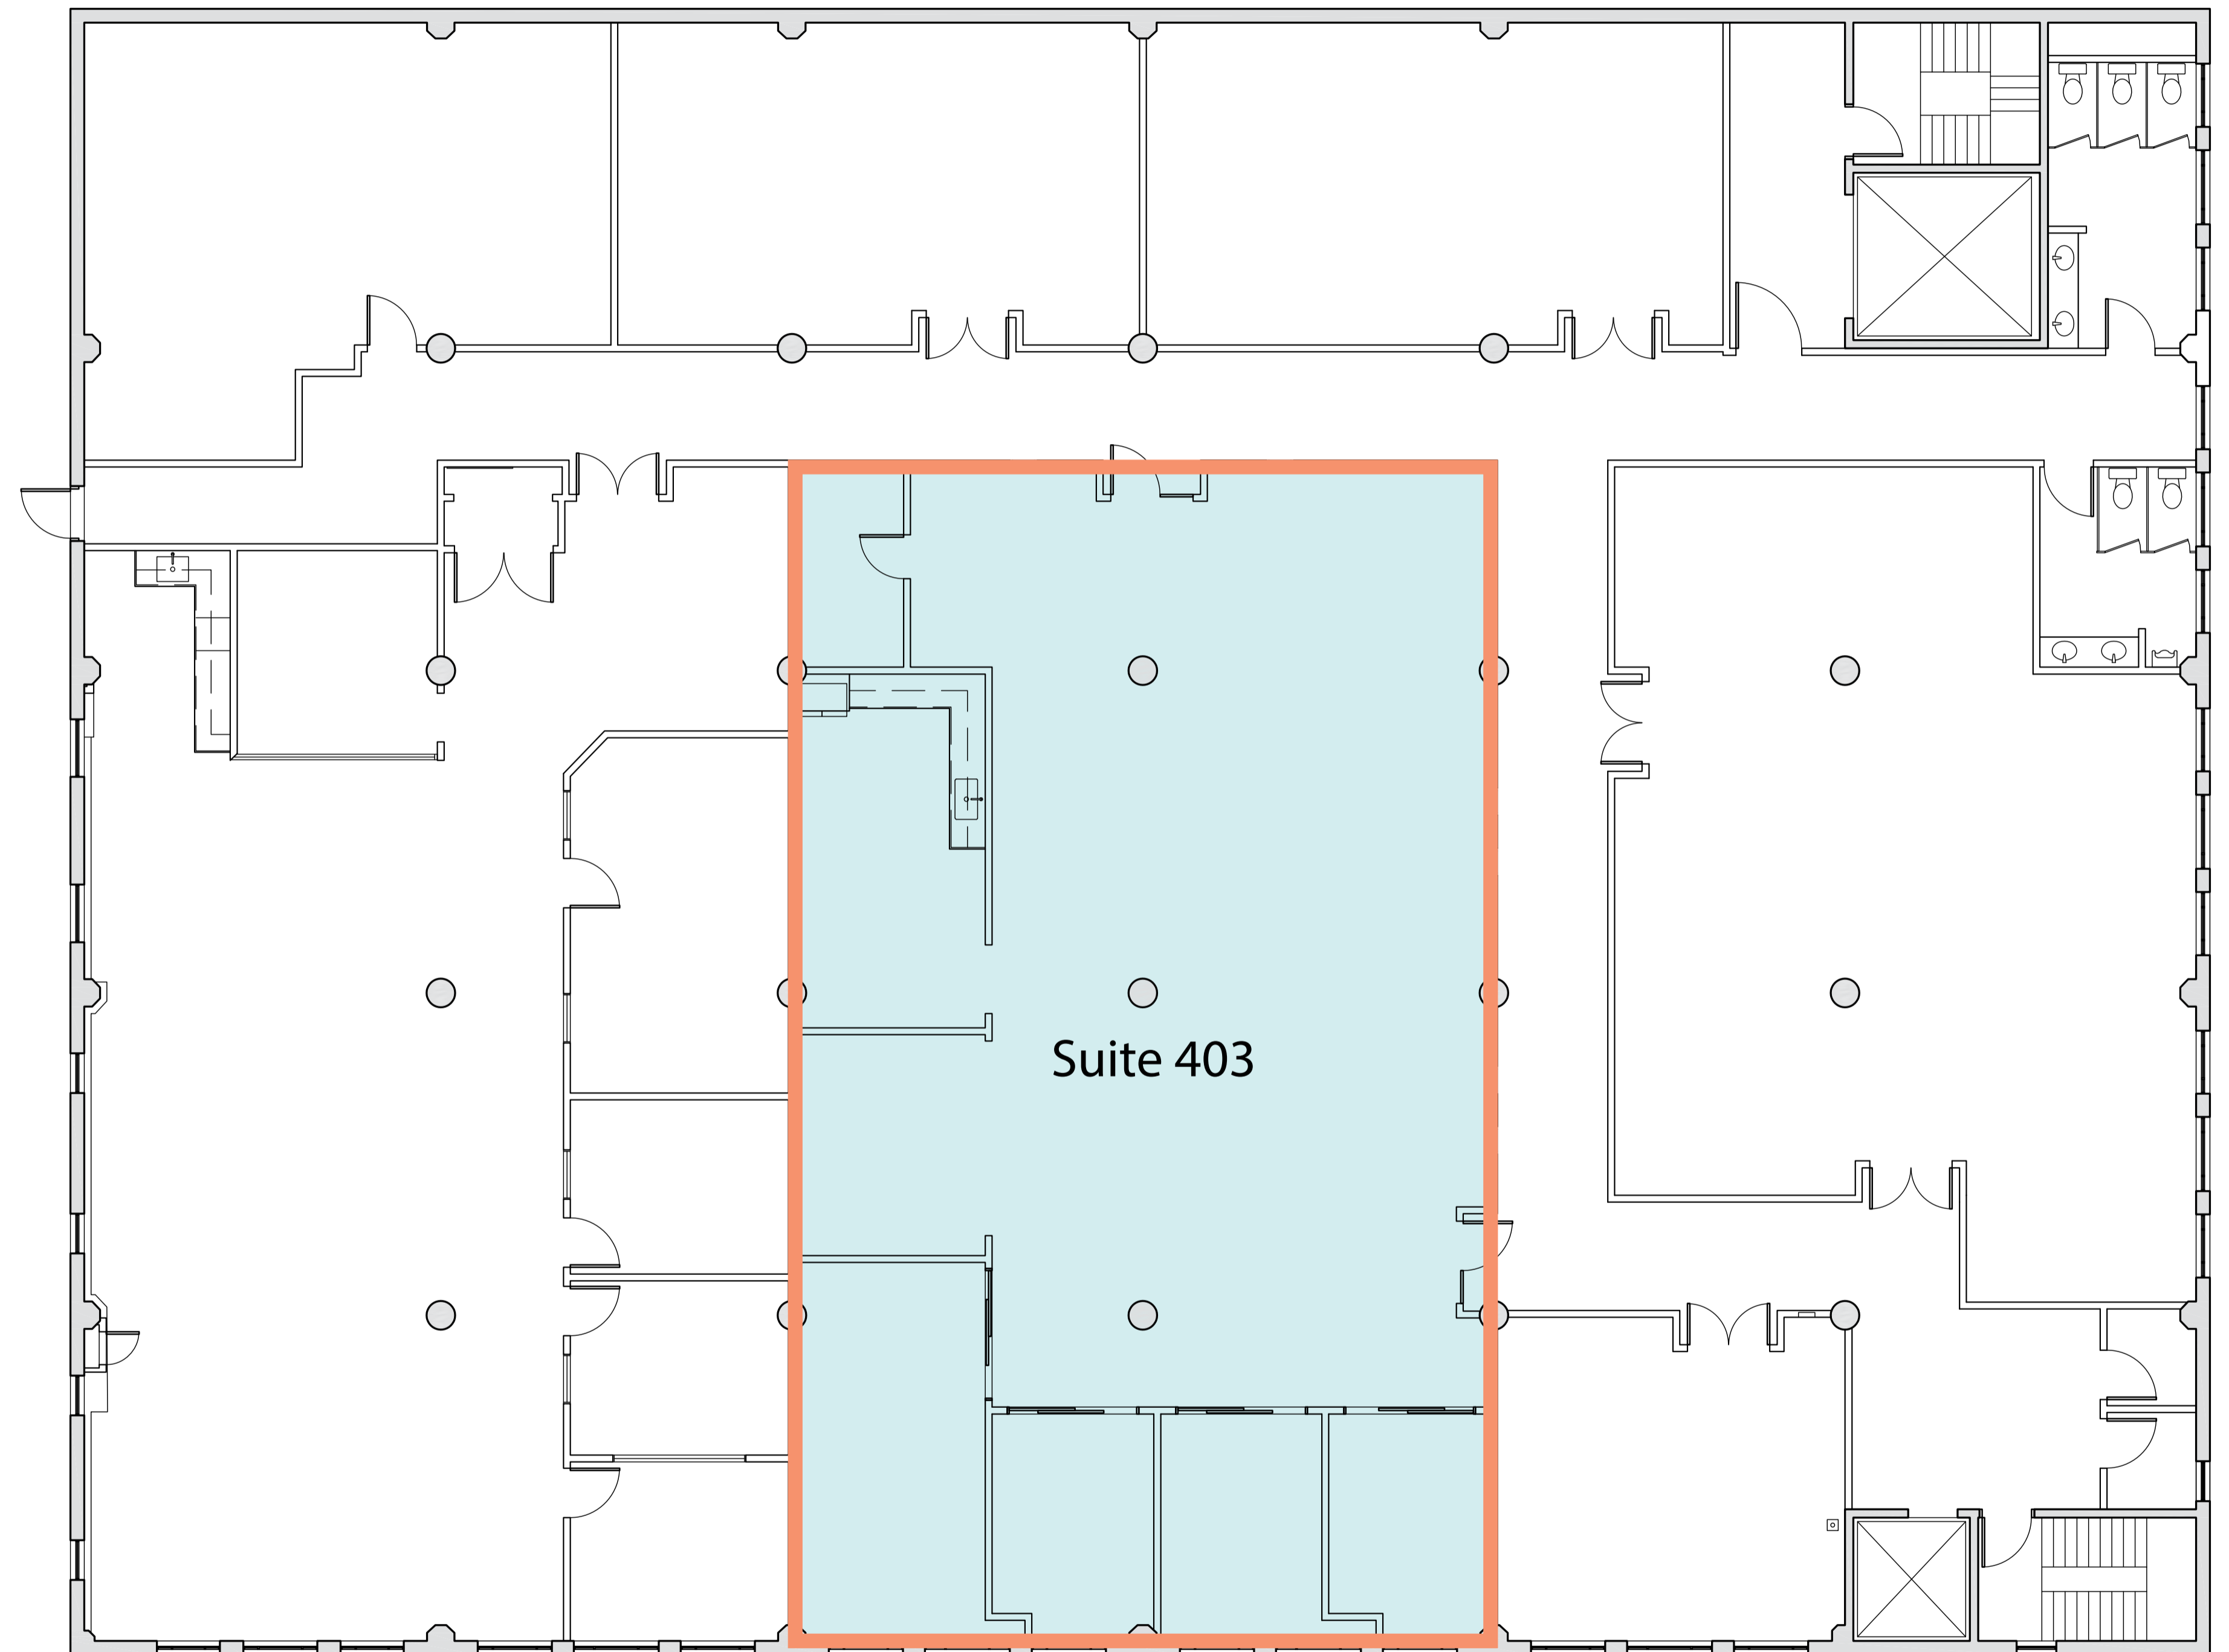

Suite 202

Size

1,334 RSF

Suite highlights

- Move-in ready
- 3 small meeting rooms/offices
- 1 conference room
- Open space for desking
- Furniture available

202

202

Suite 403

Size

3,519 RSF

Suite highlights

- Available 30-60 days
- 3 window-line offices/
meeting rooms
- 1 large
conference room
- Updated kitchen
- High Ceilings

403

Suite 512

Size

765 RSF