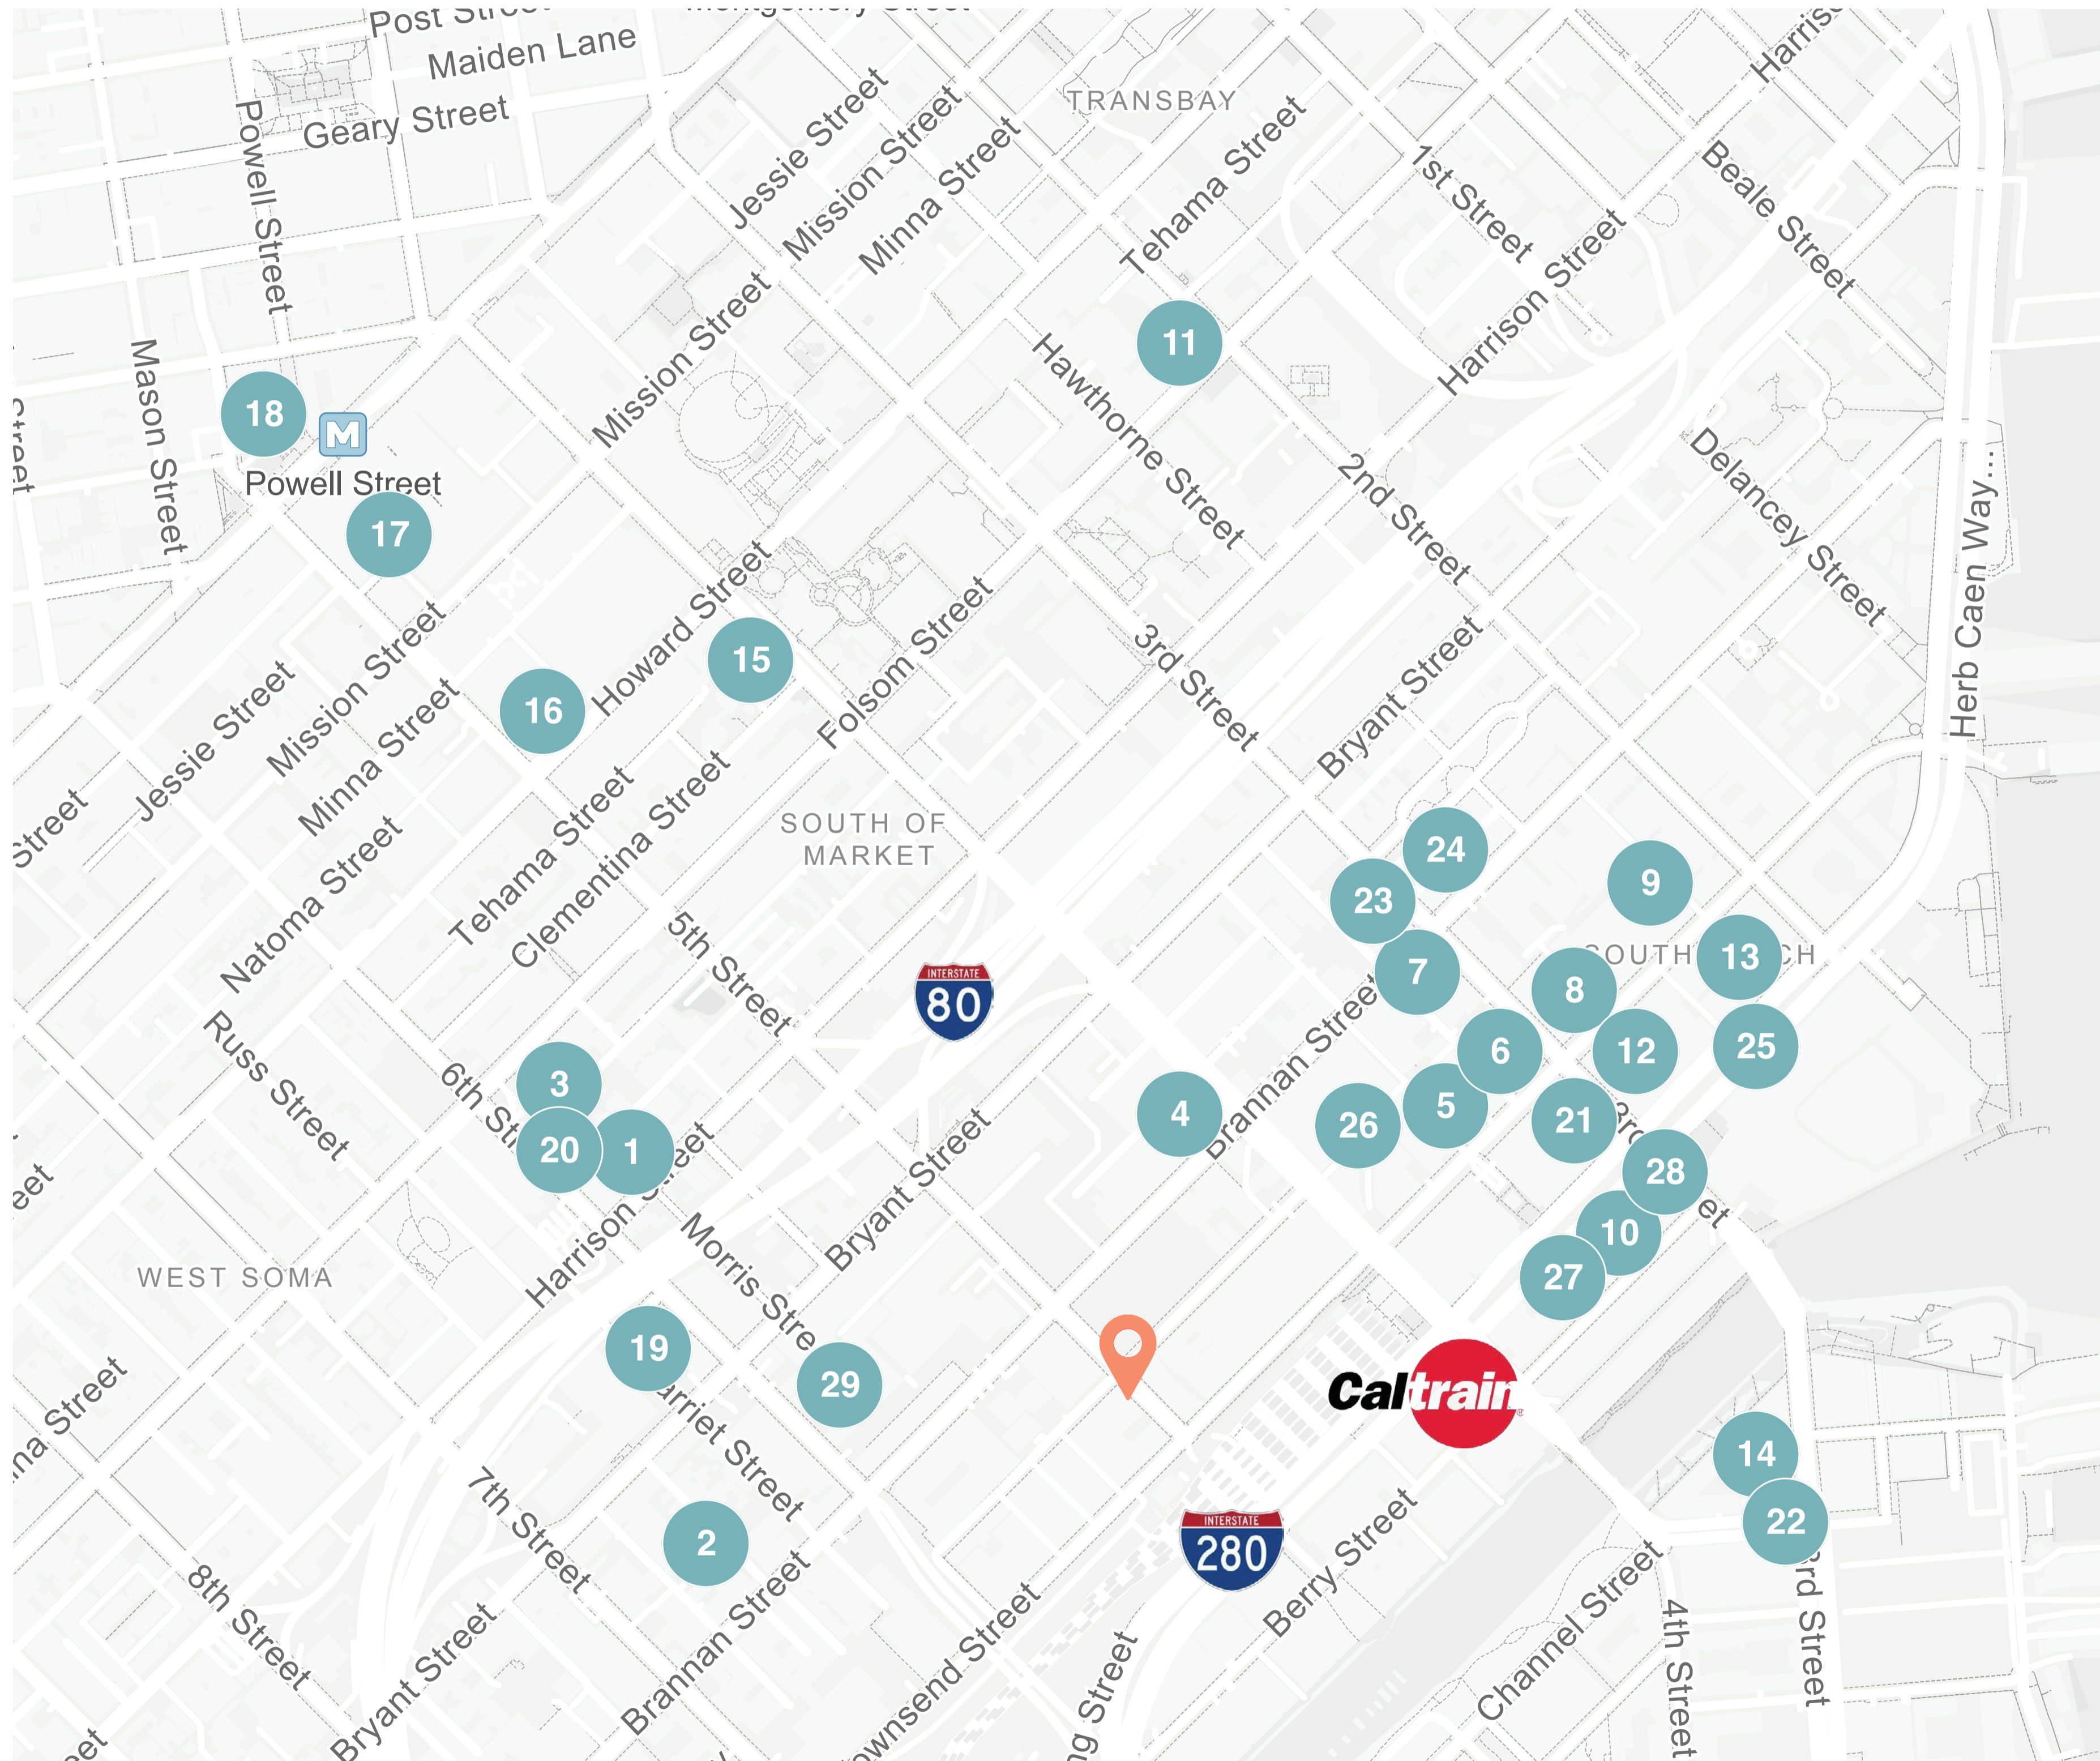

650

5th Street

650 5th Street

Flexible startup space

Building highlights

- Prime location across from Caltrain
 - On-site parking available, subject to availability
 - Steps to Oracle Park
 - Easy access to Highway 101, Highway 280, and the Bay Bridge
 - On-site building management
- 

Suite highlights

- Available 7/1/2026
- 2 Private offices
- Open area
- Updated kitchenette

Neighborhood favorites

DINING

- | | |
|---------------------------------|------------------------------|
| 1. San Francisco Breakfast Club | 8. Mestiza |
| 2. Mars Bar & Restaurant | 9. Saison |
| 3. Ben's Fast Food | 10. The One Restaurant & Bar |
| 4. Marlowe | 11. The Fly Trap |
| 5. ROOFTOP 25 | |
| 6. Little Skillet | |
| 7. Sun and Moon | |

HOTELS

- 12. Hyatt Place San Francisco/Downtown
- 13. Hotel VIA
- 14. LUMA Hotel San Francisco
- 15. Canopy by Hilton San Francisco SoMA
- 16. InterContinental San Francisco, an IHG Hotel
- 17. Hotel Zetta San Francisco
- 18. Axiom Hotel

CAFES

- 19. Social Cafe
- 20. Telescope Coffee
- 21. Tazza D'Amore Cafe
- 22. Cafe Réveille
- 23. Cafe Buenos Aires SF
- 24. Golden Goat Coffee
- 25. Bravado

FITNESS

- 26. United Barbell - CrossFit SOMA
- 27. Orangetheory Fitness
- 28. Uplift Barbell
- 29. Flagship-Mission Bay