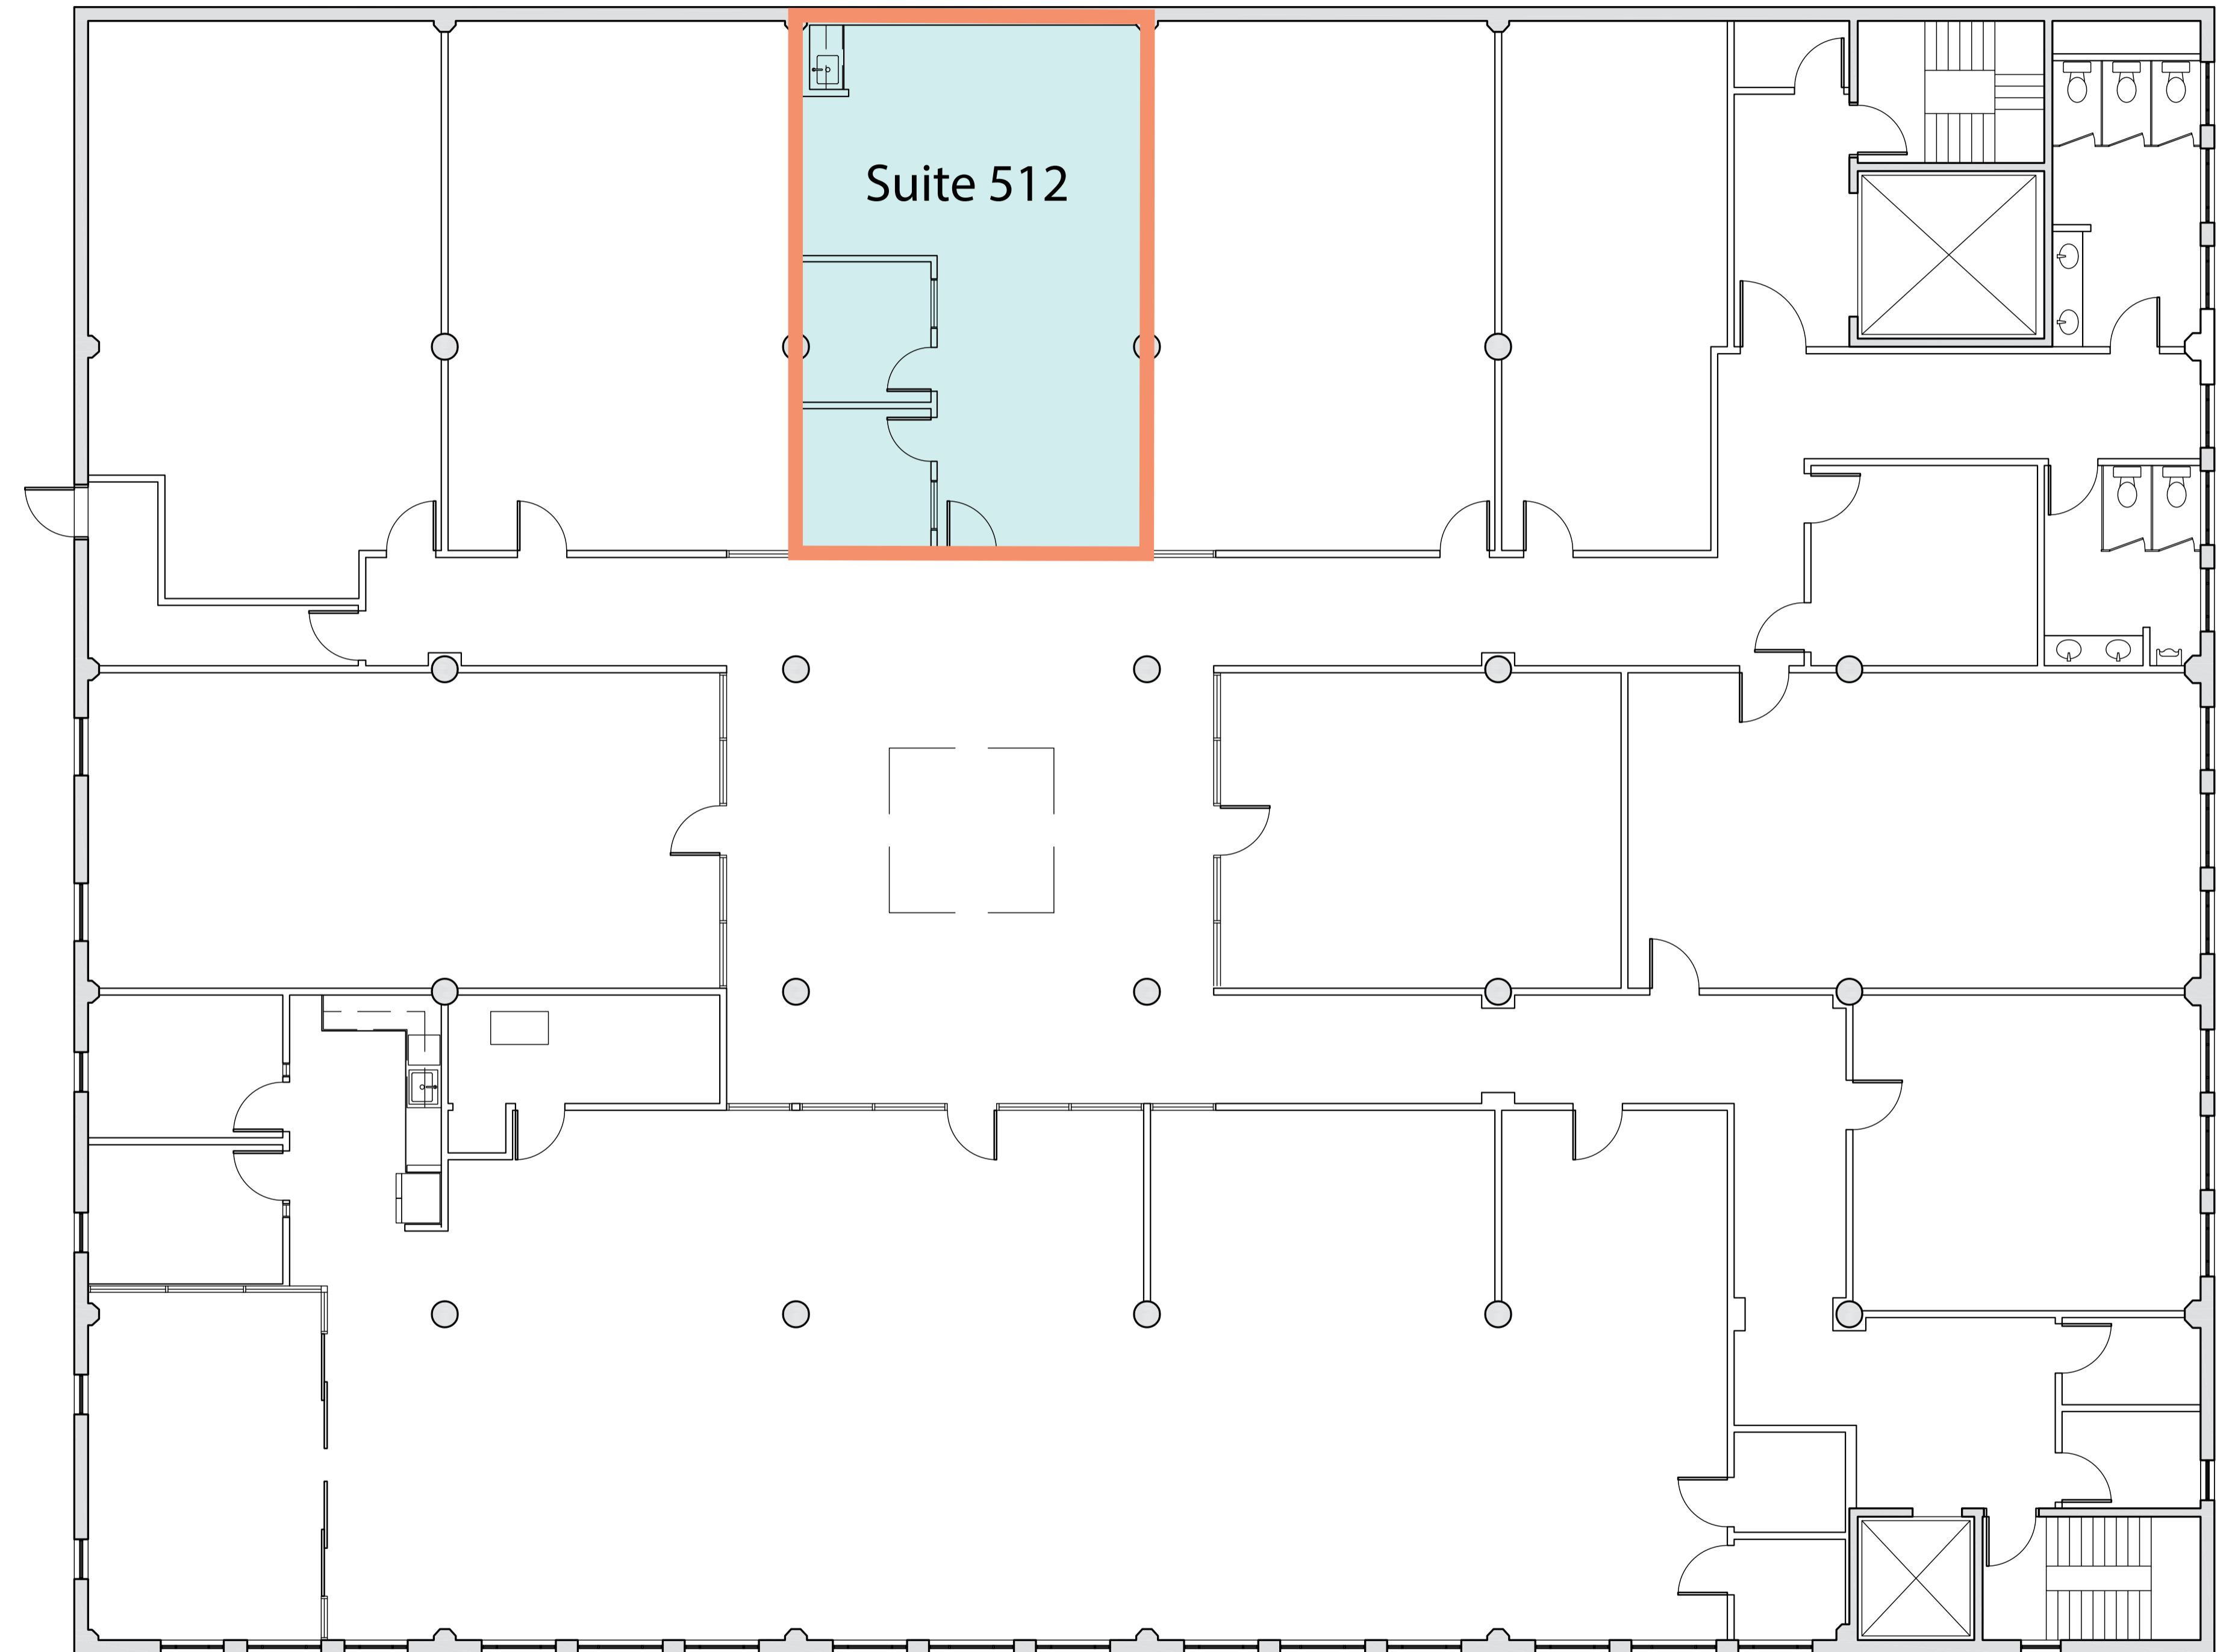

Suite 512

Size

765 RSF

Suite highlights

- Available 7/1/2026
- 2 Private offices
- Open area
- Updated kitchenette