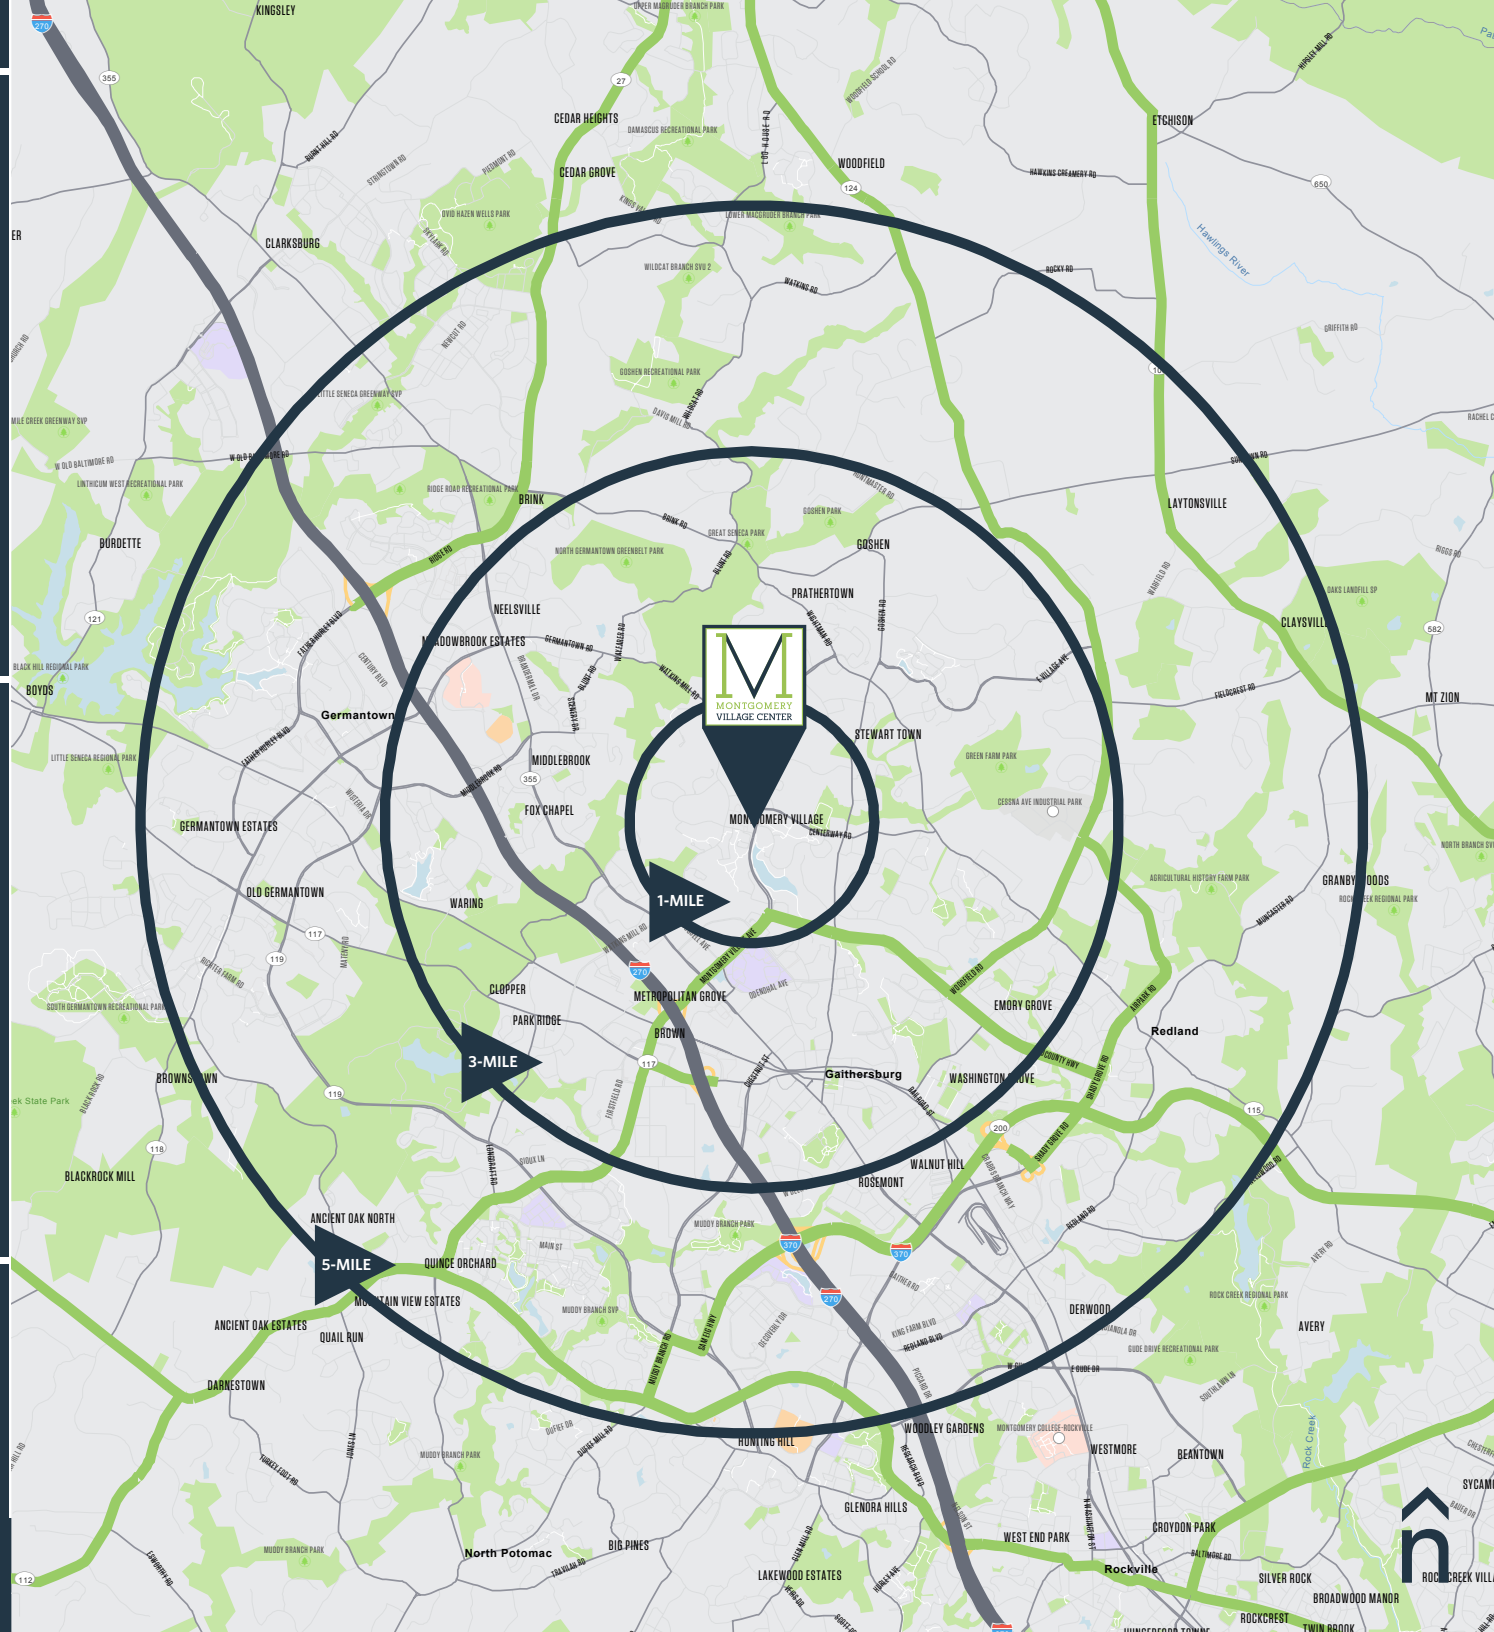

 **BR**
BASKIN • ROBBINS

PROPERTY HIGHLIGHTS

SIZE

169,000 SF shopping center.

LOCATION

Located in an under served portion of Montgomery County.

RENOVATIONS

\$20M project including Centerway Road extension, outdoor seating areas and complete facade renovation.

DAYTIME POPULATION

4,407 58,254 137,422

HOUSEHOLDS

9,594 47,063 100,476

AVERAGE HH INCOME

\$93,752 \$102,508 \$119,497

MEDIAN HH INCOME

\$76,485 \$82,418 \$98,409

TRAFFIC COUNTS

Montgomery Village Avenue	27,671 ADT
Watkins Mill Road	12,563 ADT
Stedwick Road	9,703 ADT
Centerway Road	8,953 ADT

GERMANTOWN

MONTGOMERY VILLAGE

GAITHERSBURG

GLOPPER MILL VILLAGE

- CVS
- DOLLAR TREE