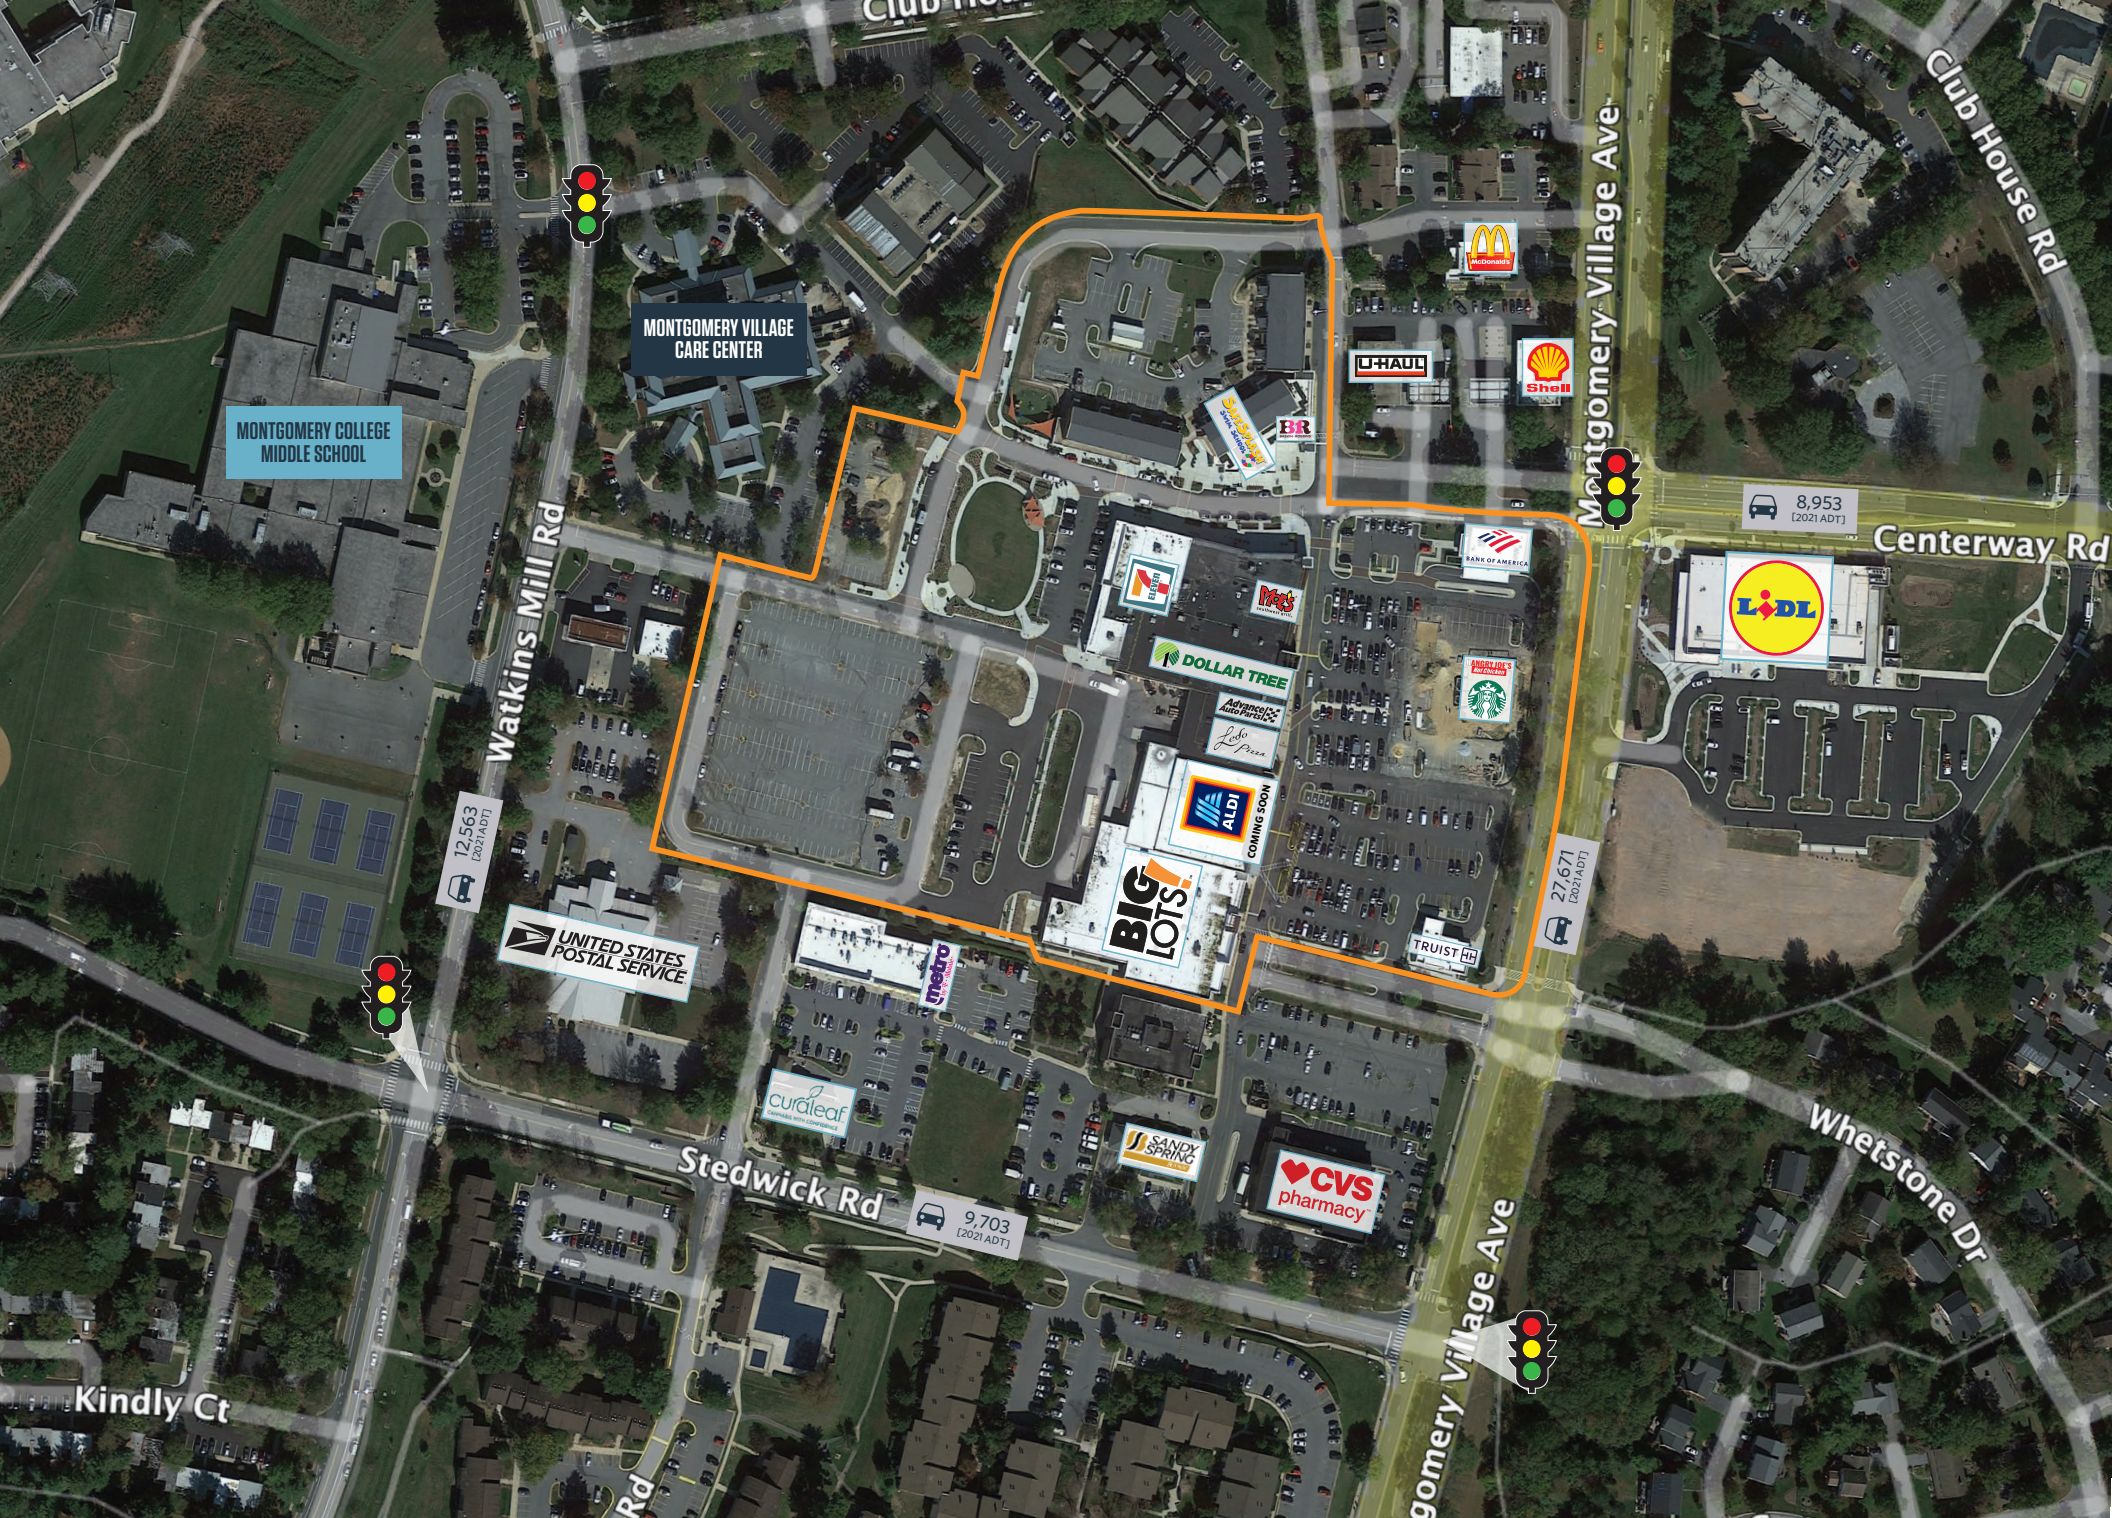

MONTGOMERY COLLEGE
MIDDLE SCHOOL

MONTGOMERY VILLAGE
CARE CENTER

12,563
[2021 ADT]

UNITED STATES
POSTAL SERVICE

Stedwick Rd

9,703
[2021 ADT]

Montgomery Village Ave

8,953
[2021 ADT]

Centerway Rd

27,671
[2021 ADT]

Montgomery Village Ave

Whetstone Dr