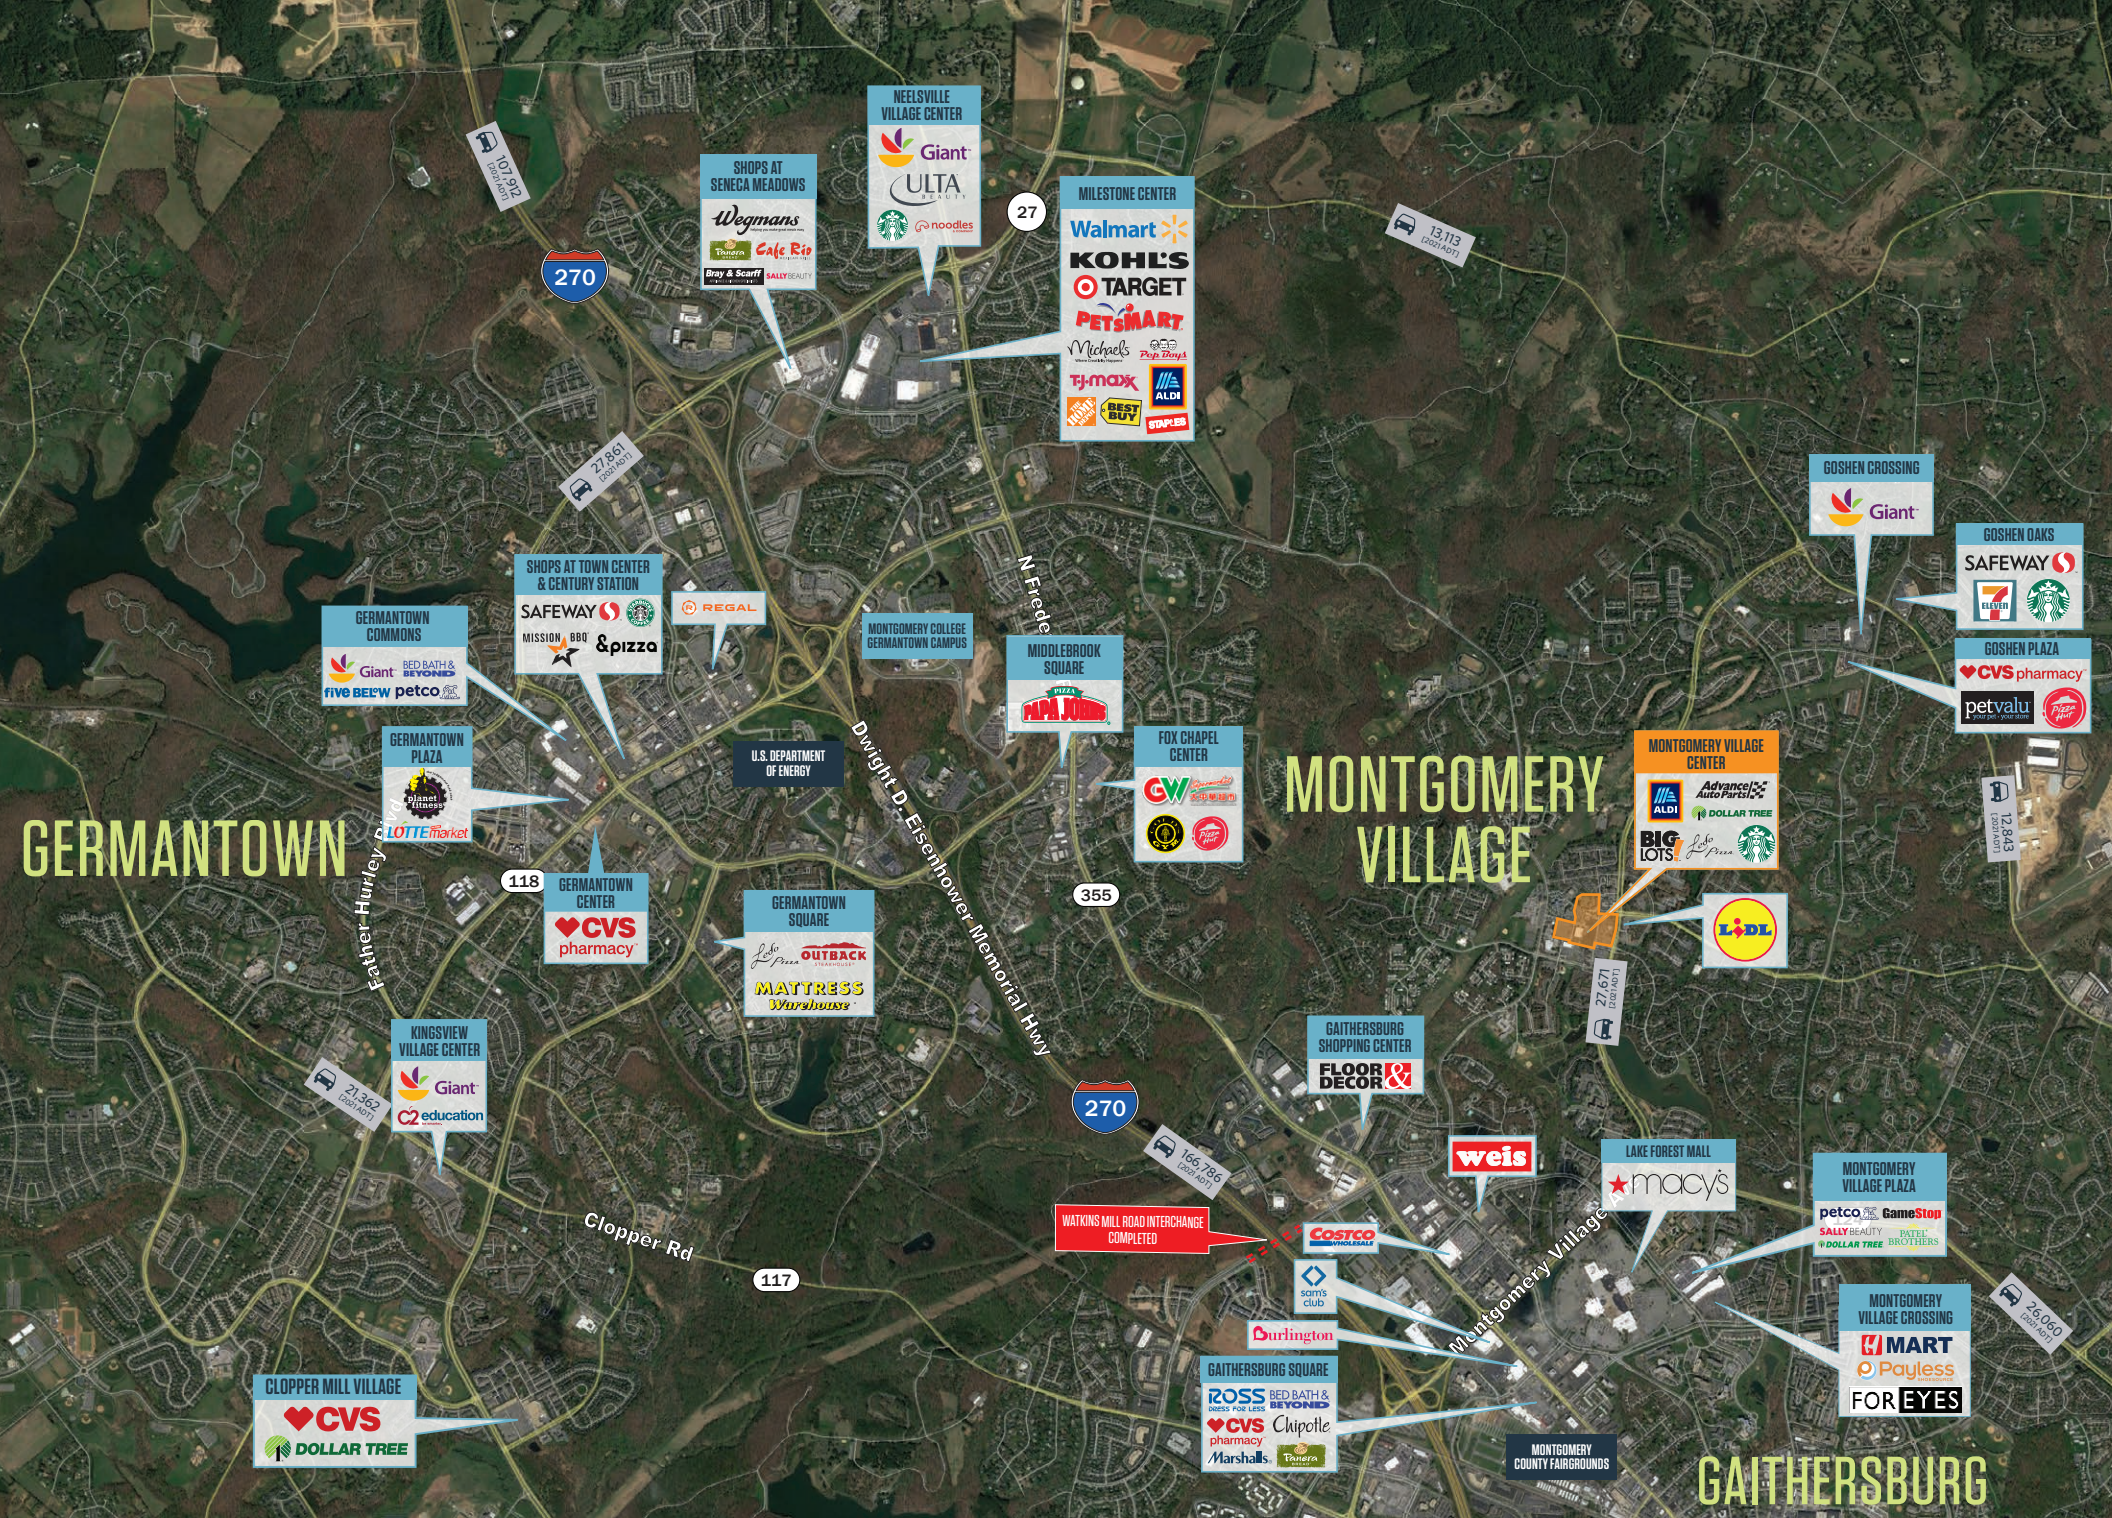

GERMANTOWN

MONTGOMERY VILLAGE

GAITHERSBURG

GLOPPER MILL VILLAGE

- CVS
- DOLLAR TREE

KINGSVIEW VILLAGE CENTER

- Giant
- education

GERMANTOWN PLAZA

- Planet Fitness
- LOTTE Market

GERMANTOWN COMMONS

- Giant
- BED BATH & BEYOND
- five BELOW
- petco

GERMANTOWN CENTER

- CVS pharmacy

SHOPS AT TOWN CENTER & CENTURY STATION

- SAFeway
- MISSION BBQ
- & pizza
- REGAL

GERMANTOWN SQUARE

- Life Protein
- OUTBACK STEAKHOUSE
- MATTRESS Warehouse

SHOPS AT SENECA MEADOWS

- Wegmans
- Thurston
- Cafe Rio
- Bray & Scarff
- BALDY BEAUTY

NEELSVILLE VILLAGE CENTER

- Giant
- ULTA BEAUTY
- Starbucks
- noodles

27

N. Frederick

Dwight D. Eisenhower Memorial Hwy

355

270

WATKINS MILL ROAD INTERCHANGE COMPLETED

GAITHERSBURG SQUARE

- ROSS
- BED BATH & BEYOND
- CVS pharmacy
- Chipotle
- Marshalls
- Peppers

GAITHERSBURG SHOPPING CENTER

- FLOOR DECOR

FOX CHAPEL CENTER

- GW
- Subway
- Domino's
- Pizza Hut

MIDDLEBROOK SQUARE

- PAPA JOHN'S

MONTGOMERY COLLEGE GERMANTOWN CAMPUS

U.S. DEPARTMENT OF ENERGY

MILESTONE CENTER

- Walmart
- KOHL'S
- TARGET
- PETSMART
- Michaels
- Popcornopolis
- TJ-maxx
- BEST BUY
- ALDI
- STAPLES

weis

Costco

sally's club

Durlington

LAKE FOREST MALL

- macy's

MONTGOMERY VILLAGE PLAZA

- petco
- GameStop
- SALLY BEAUTY
- BATH BROTHERS
- DOLLAR TREE

MONTGOMERY VILLAGE CROSSING

- MART
- Payless
- FOR EYES

MONTGOMERY VILLAGE CENTER

- ALDI
- Advance Auto Parts
- DOLLAR TREE
- BIG LOTS
- Life Protein
- Starbucks

LIDL

GOSHEN CROSSING

- Giant

GOSHEN OAKS

- SAFeway
- 7-Eleven
- Starbucks

GOSHEN PLAZA

- CVS pharmacy
- petvalu
- Pizza

12,843

20,050

13,113

107,992

27,861

118

21,362

27,697

166,786