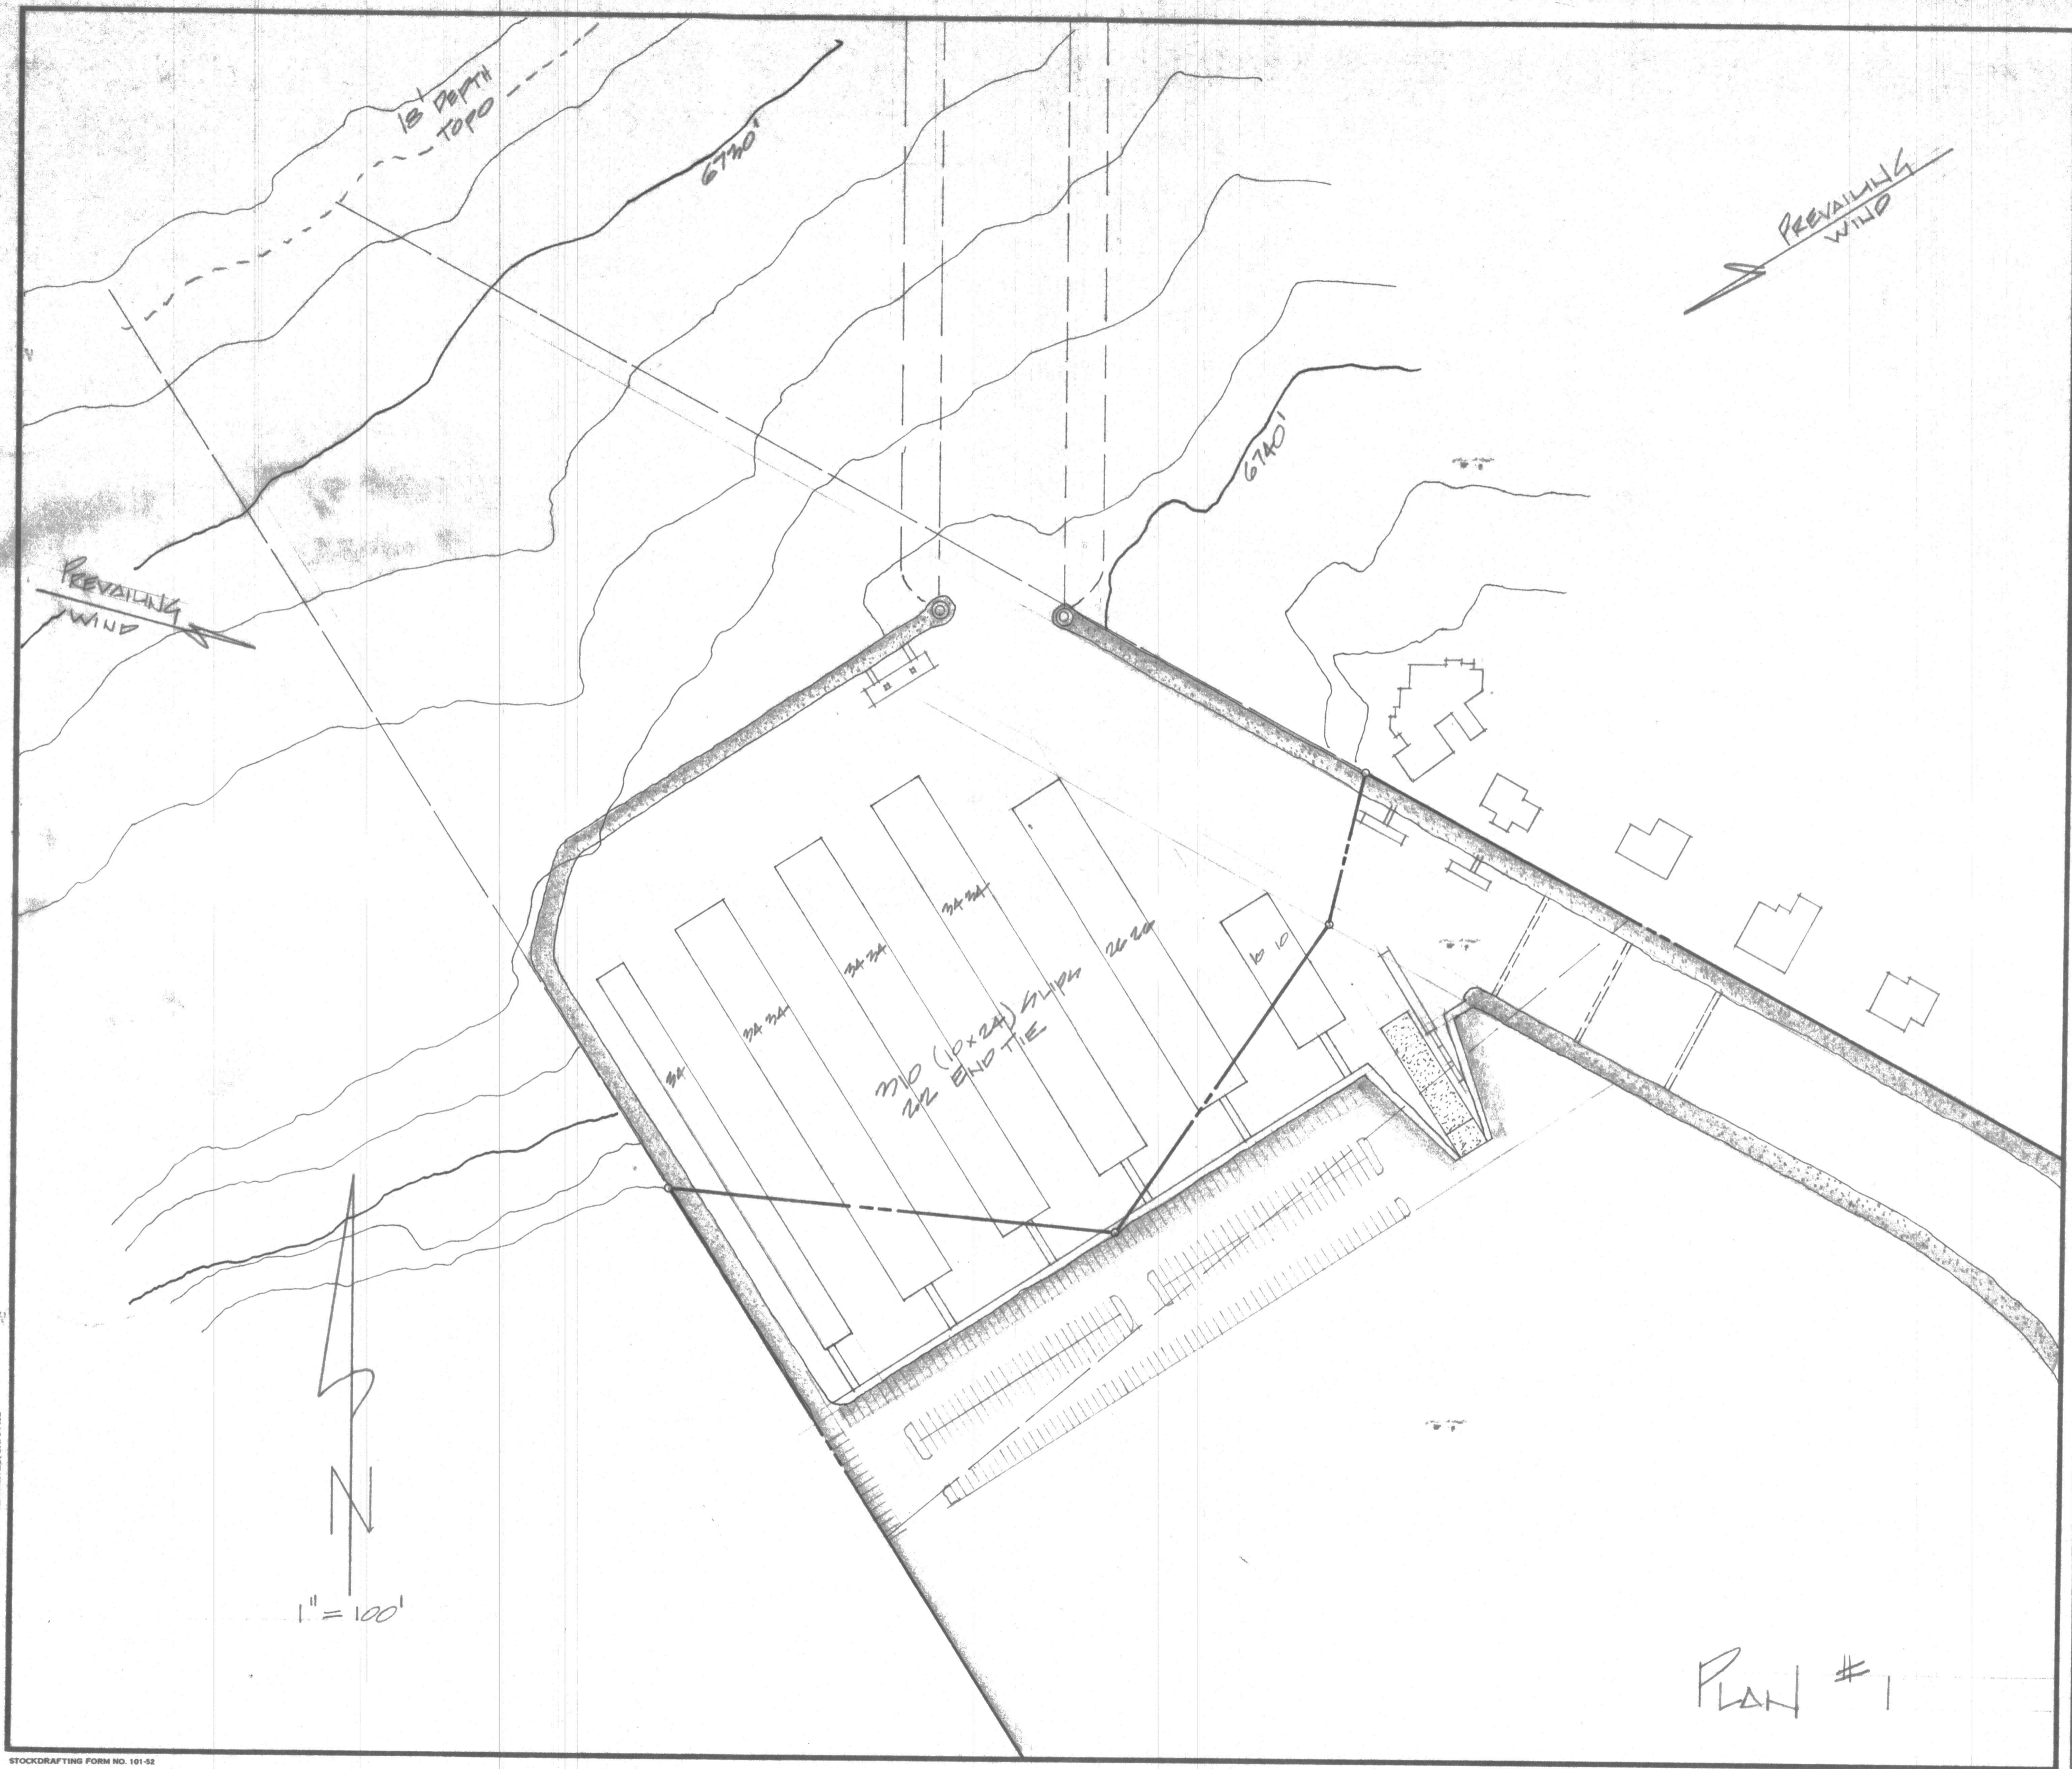

DATAPRINT CORP. 700 SO. CLAREMONT ST. SAN MATEO, CA 94402

REVISIONS	BY

**BIG BEAR DOCK SYSTEM**  
**MANUFACTURING COMPANY**  
 P.O. Box 33, Big Bear Lake, CA 92315  
 (909) 866-7717

DATE	4.20.00
SCALE	
DRAWN	
JOB	
SHEET	
OF	
SHEETS	

PLAN # 1