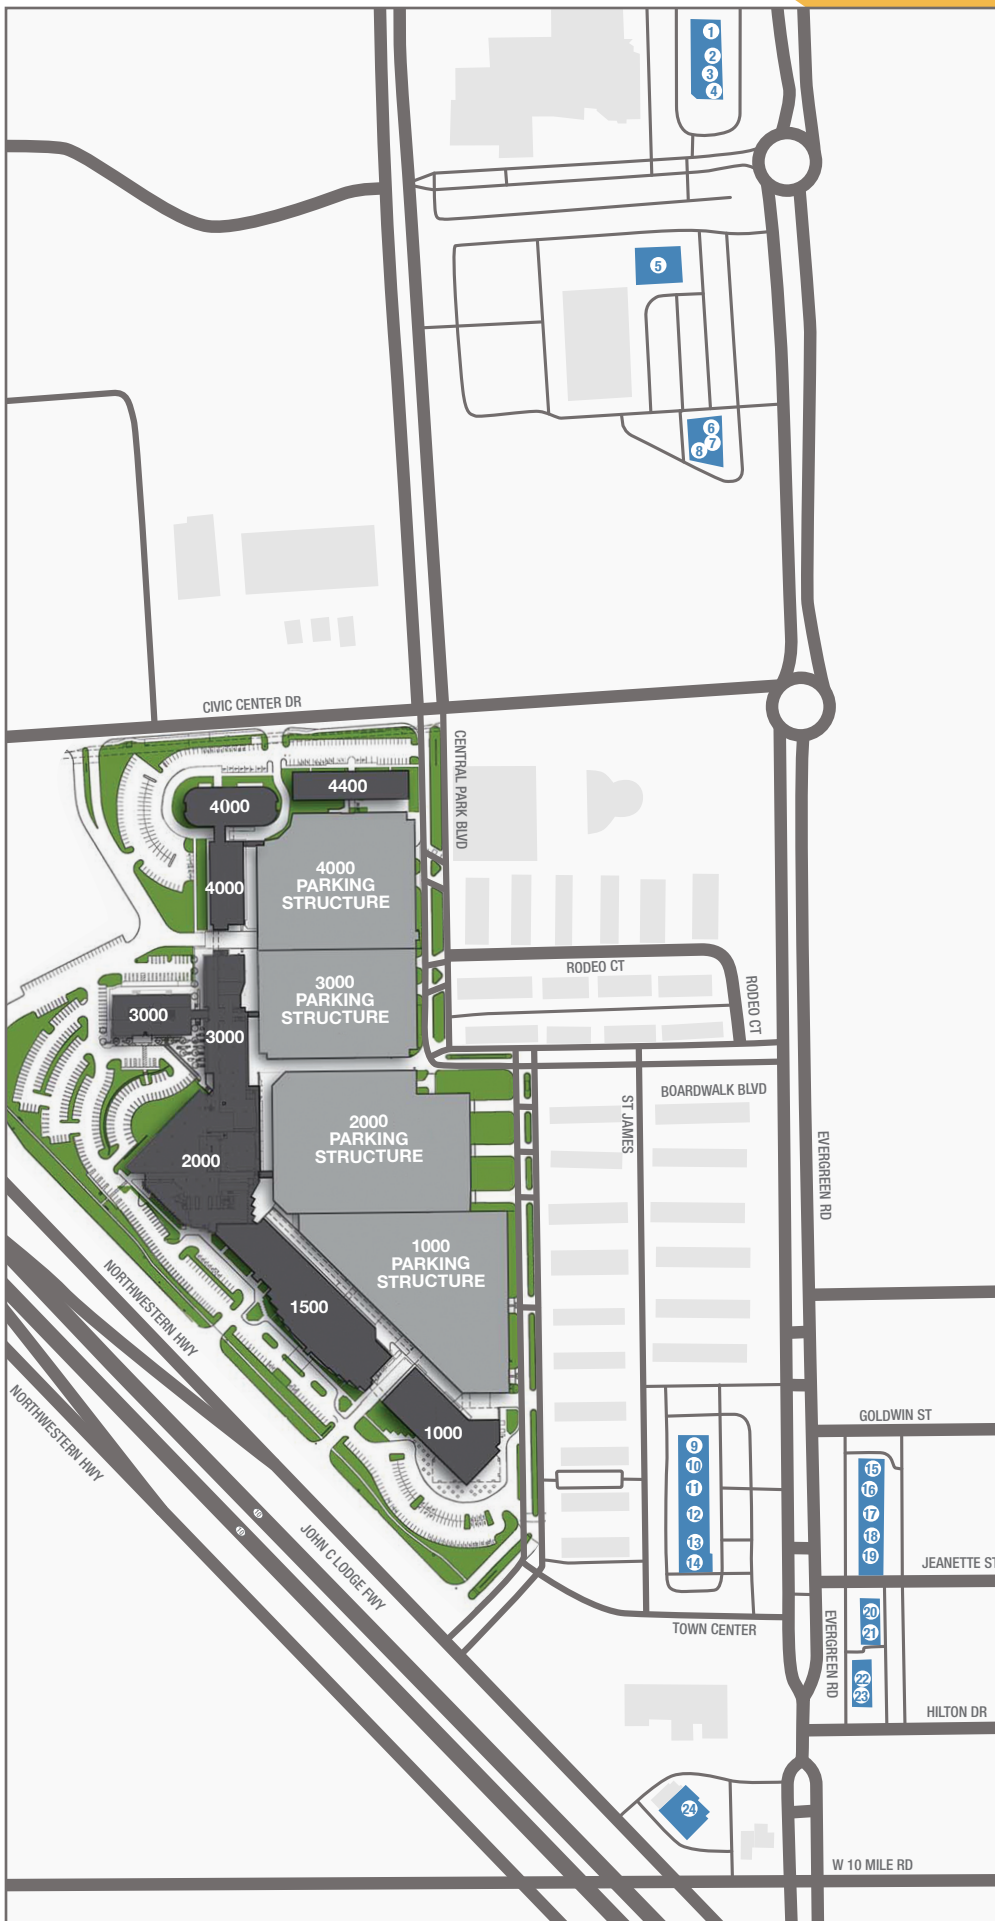

SOUTHFIELD TOWN CENTER

A City Within a City

THERE ARE OVER 2 DOZEN FOOD OPTIONS WITHIN WALKABLE DISTANCE

- 1 Lefty's Cheesesteak
- 2 Poke Poke Sushi
- 3 Captain Jay's
- 4 Tropical Smoothie Cafe
- 5 TGIFridays
- 6 Potbelly Sandwich Shop
- 7 Beyond Juicery Eatery
- 8 Chipotle Mexican Grill
- 9 Fuddruckers
- 10 Uncle Joe's Chicken
- 11 Subway
- 12 QDOBA Mexican Eats
- 13 Benito's Pizza
- 14 Tim Hortons/
Coldstone Creamery
- 15 Las Cazuelas
- 16 Zoup!
- 17 Starters Bar and Grill
- 18 Papa John's
- 19 Which Wich
- 20 Thai Xpress
- 21 Jimmy John's
- 22 CK Mediterranean
Grille
- 23 Wingstop
- 24 Kerby's Koney Island