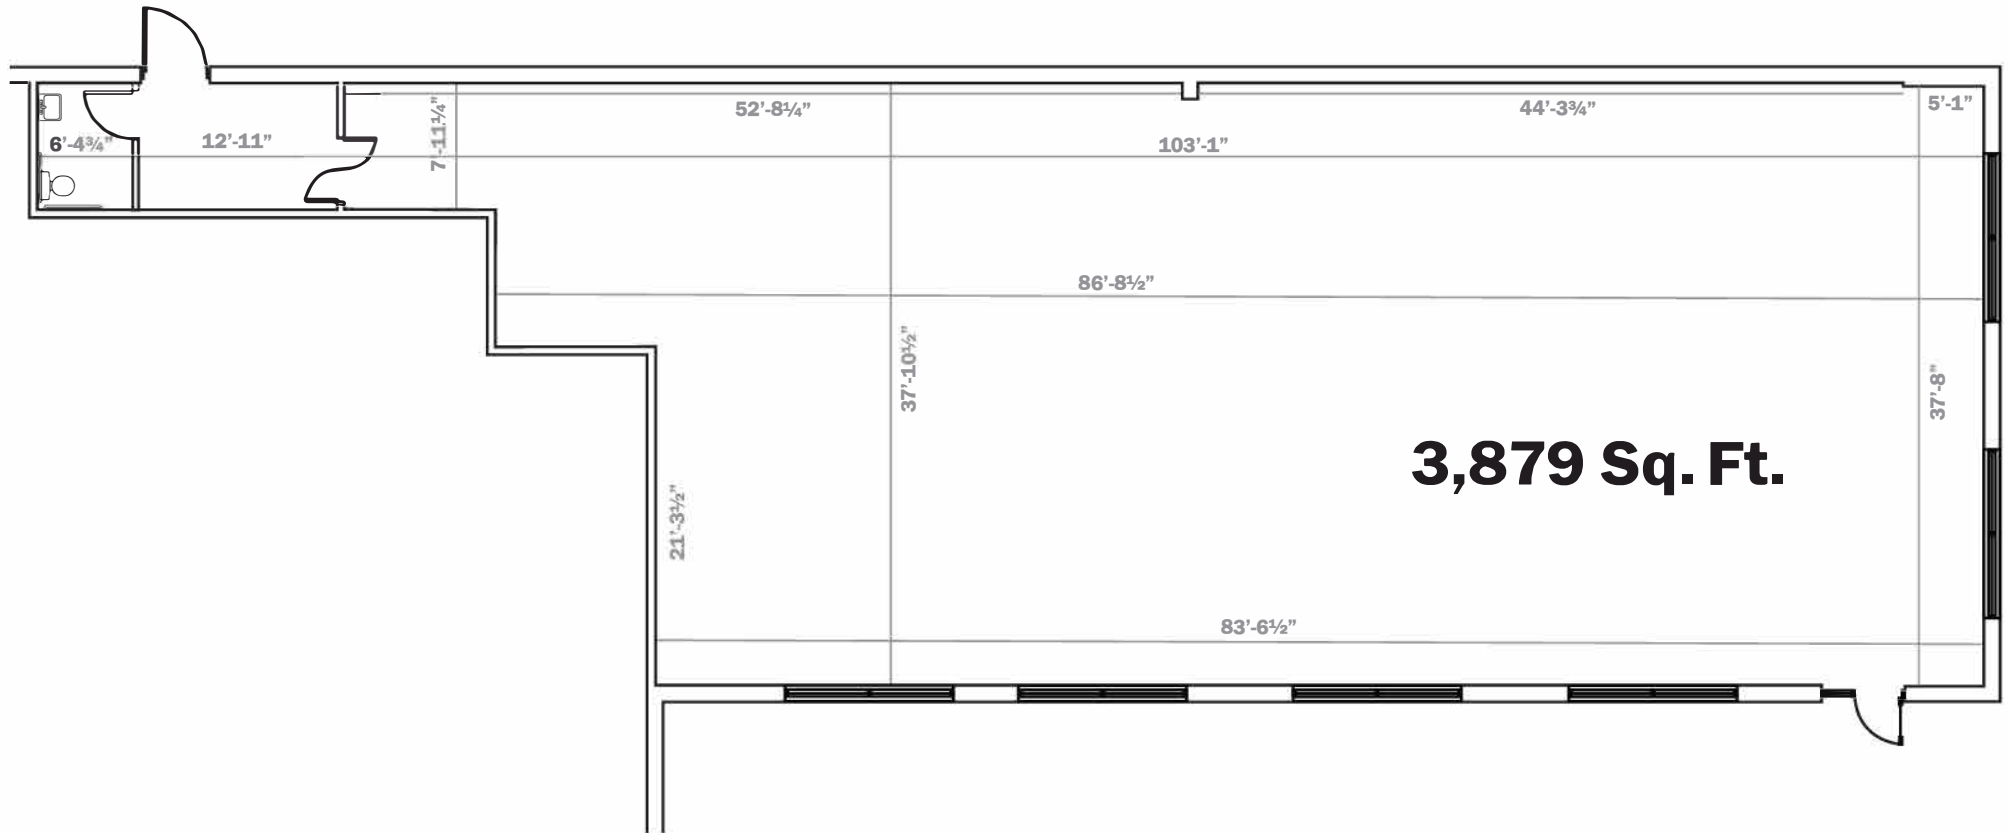

6730 Odana Road, Madison, WI 53719

DEVELOPMENT ▲ MANAGEMENT ▲ REALTY

608-833-9044 parktowne.com