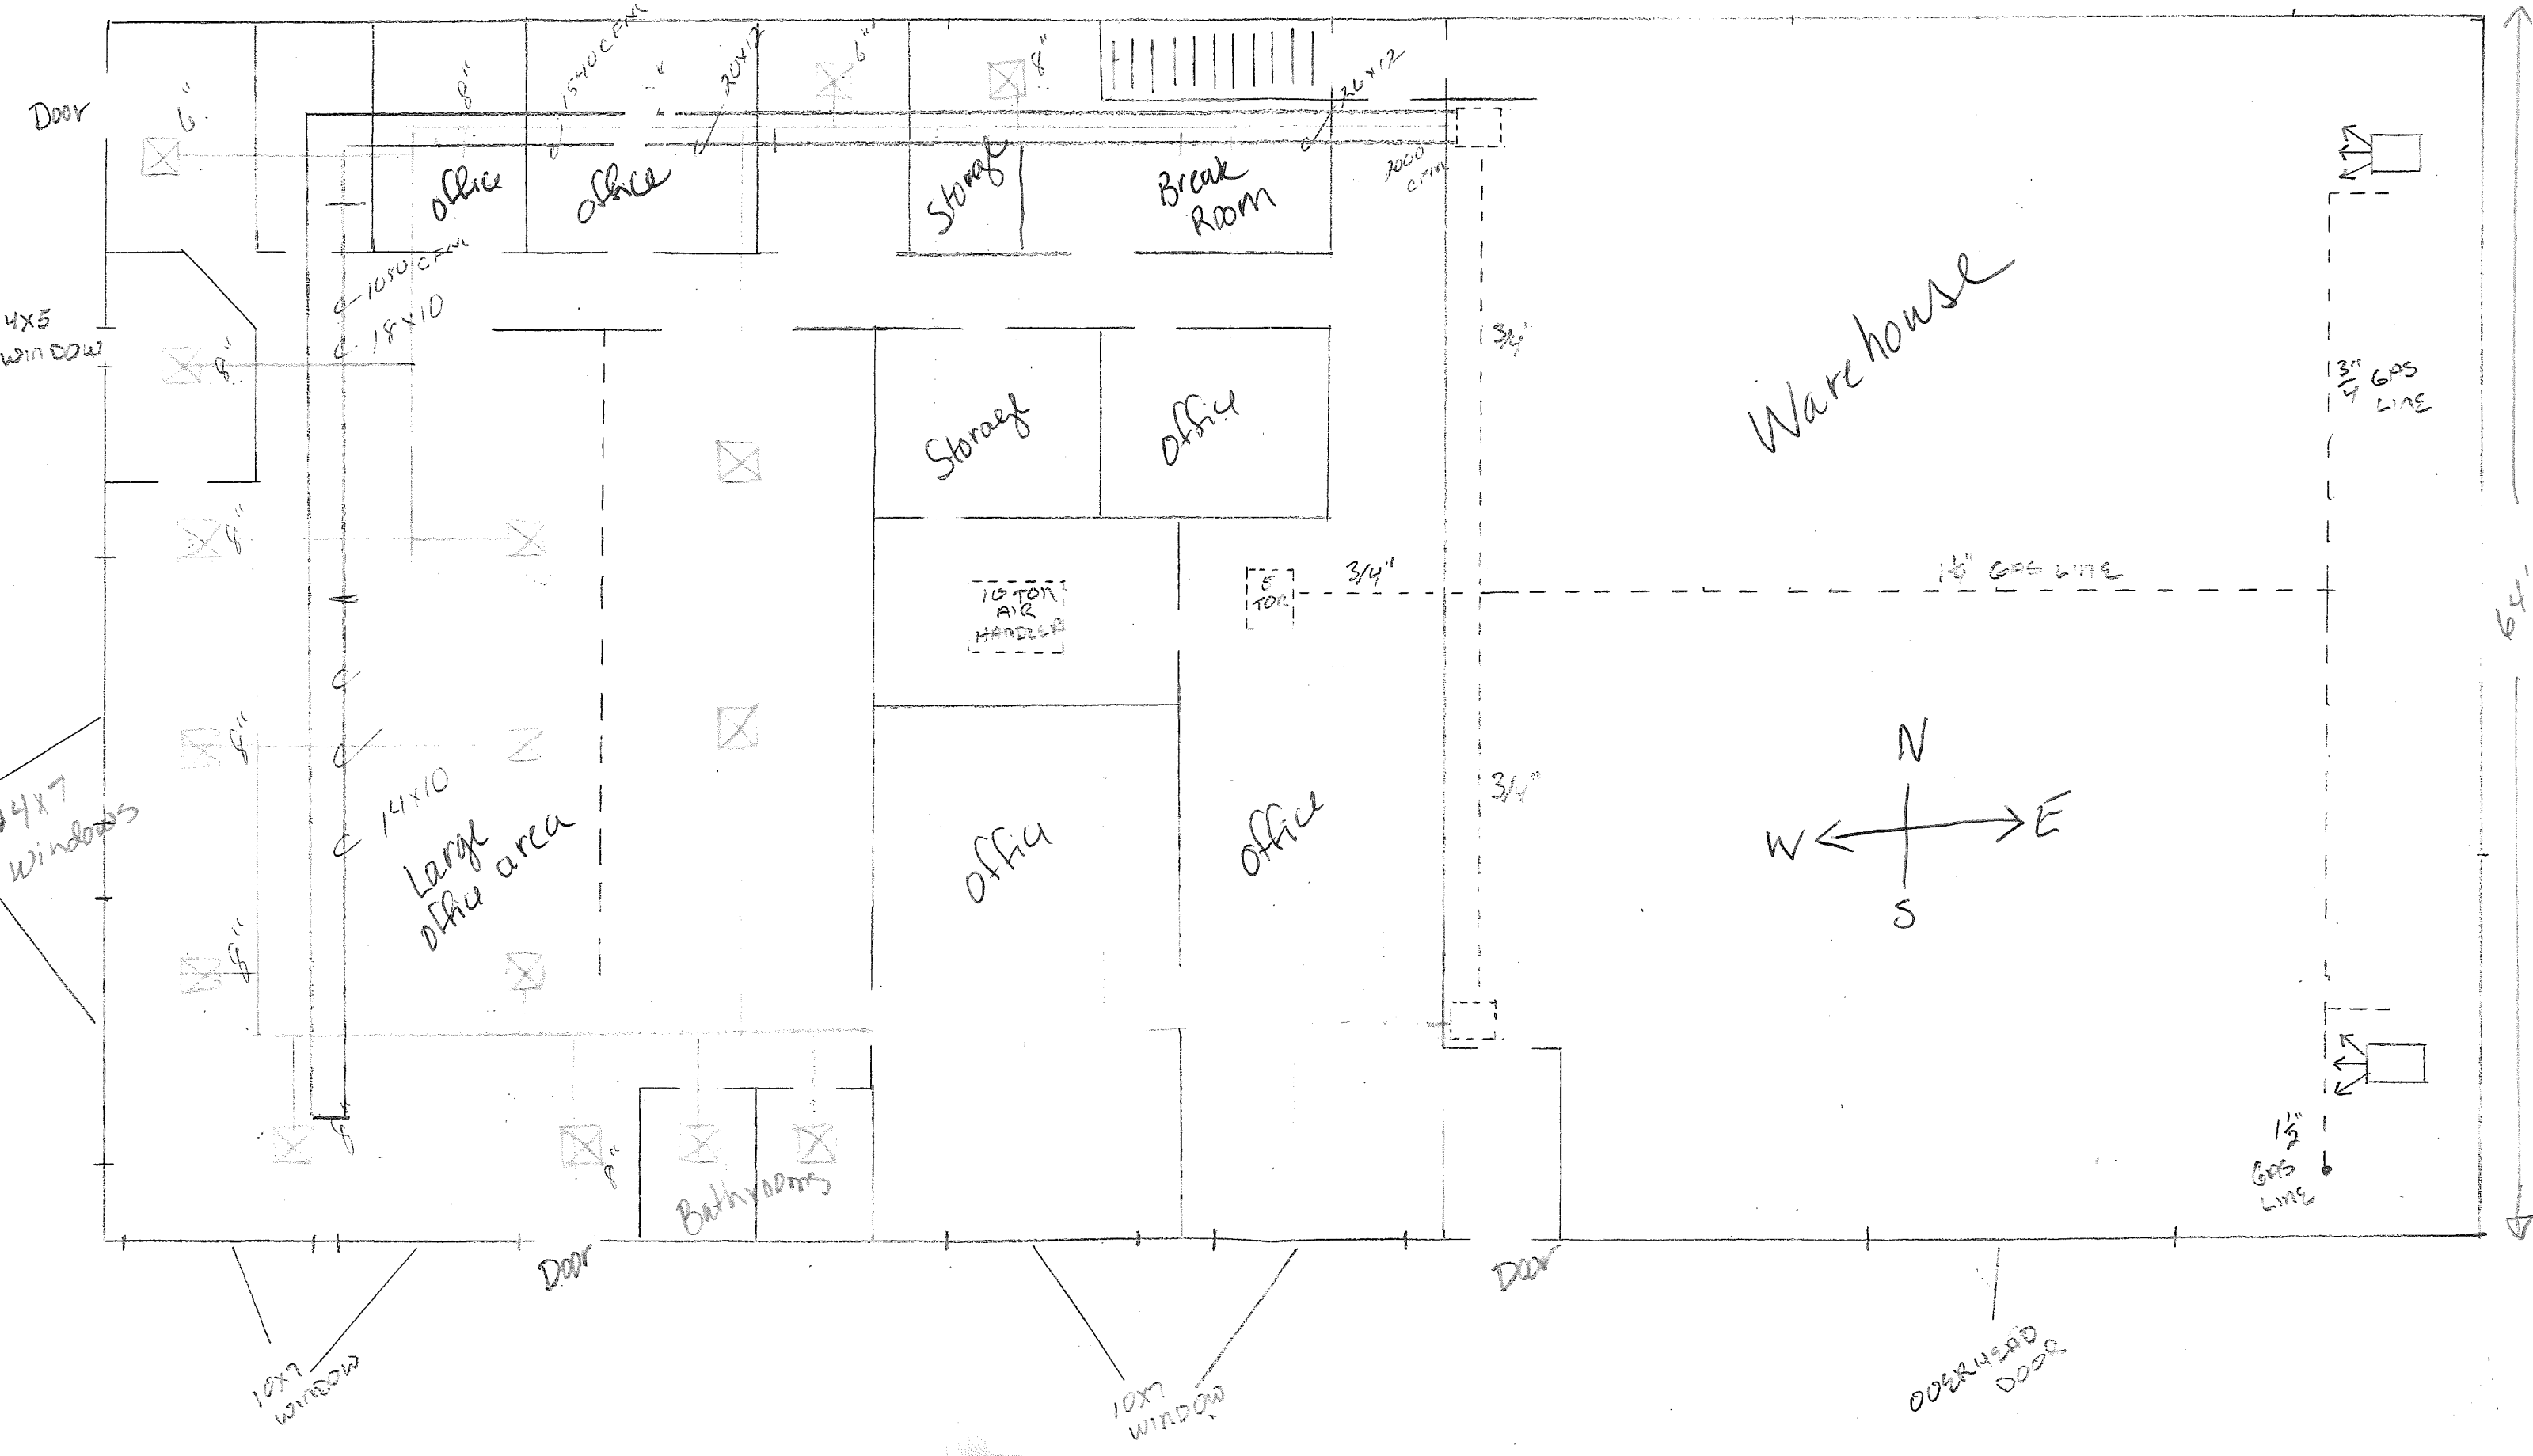

← 125' →

large Storage area

64'

Warehouse

Door

4x5 window

34x7 windows

10x7 window

10x7 window

Door

OVERHEAD DOOR

Office

Office

Storage

Break Room

Storage

Office

10 TON AIR HANDLER

Office

Office

Bathrooms

Door

3/4" GAS LINE

1 1/2" GAS LINE

TERESA'S DESK

~~DARRELL~~
~~CHERYL~~

JANNA'S OFFICE

EXIT

Large Storage Area

Ramp

Overhead Door