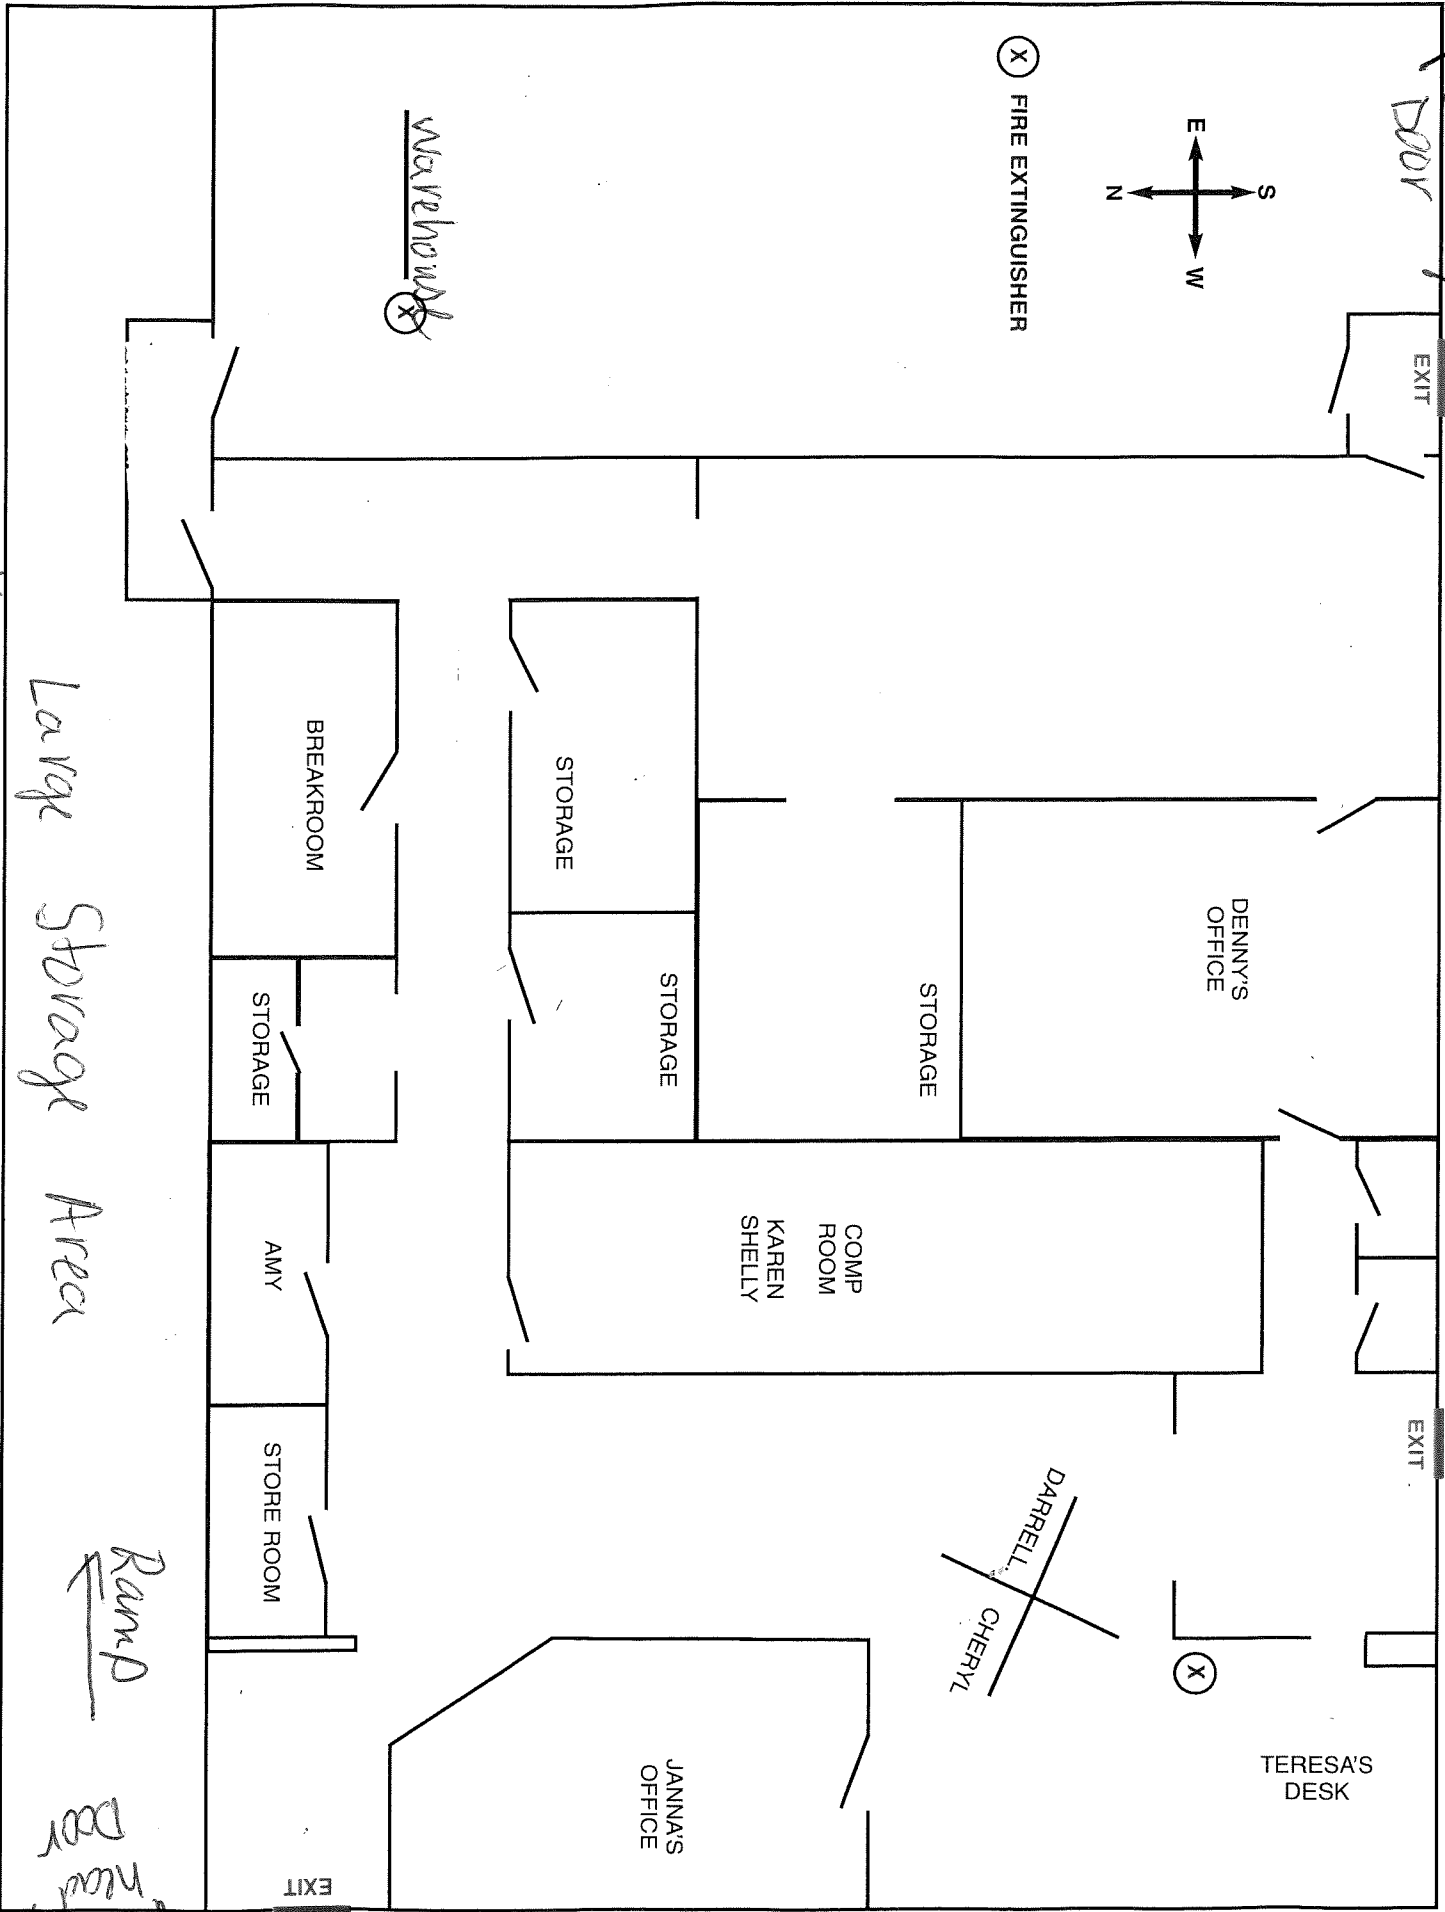

Overhead Door

(X) FIRE EXTINGUISHER

Warehouse (X)

EXIT

DENNY'S OFFICE

STORAGE

COMP ROOM
KAREN
SHELLY

STORAGE

STORAGE

BREAKROOM

STORAGE

AMY

STORE ROOM

EXIT

(X)

TERESA'S DESK

~~DARRELL~~
~~CHERYL~~

JANNA'S OFFICE

EXIT

Large Storage Area

Ramp

Overhead Door