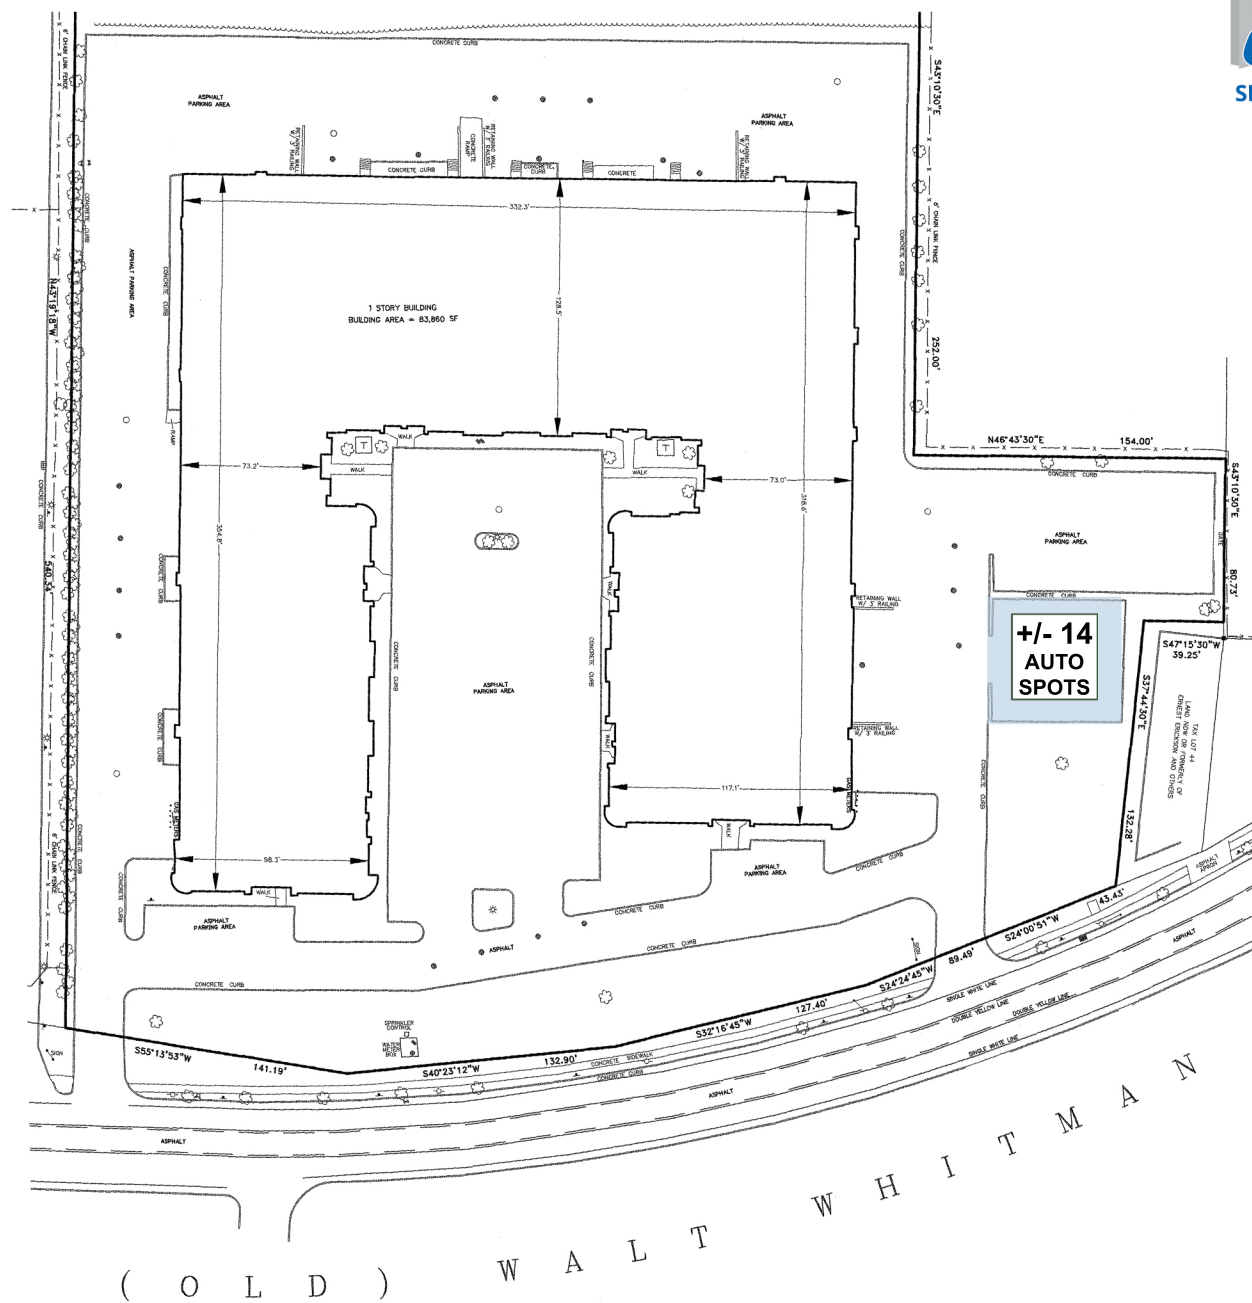

SL Industrial Partners

AVAILABLE

+/- 14 AUTO SPOTS

1219-1235 WALT WHITMAN RD

FARMINGDALE, NY.