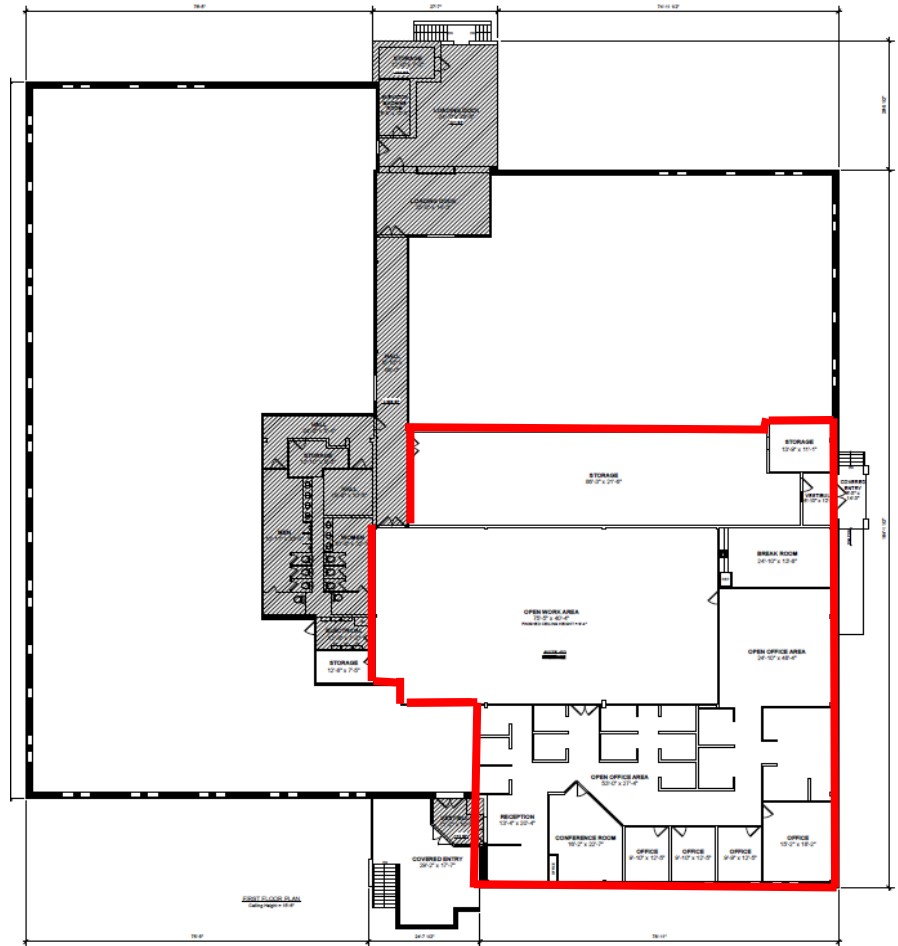

# 755 Middlesex Turnpike, Billerica, MA

10,066 SF

Flex/ Industrial

For Lease (Inquire for NNN Rent)

**B I E L D**  
S E C U R E D

Reiley O'Connor  
reiley@bieldsecured.com  
(978)760-1546

# 755 Middlesex Turnpike, Billerica, MA

10,066 SF

Flex/ Industrial

For Lease (Inquire for NNN Rent)

**B I E L D**  
S E C U R E D

- Building:** 45,000 SF
- Town Zoning:** Industrial
- Entry:** Direct Entry At Parking Lot
- Loading:** Entry Door & Dock(s)
- Clear Heights:** 15' (joist)
- Uses:** Flex, Lab, Industrial
- Docks:** Two Tailboard Docks
- Power:** Heavy
- Bathrooms:** Common Bathrooms (M&F)
- Sprinklers:** Wet
- HVAC:** Rooftop (Gas) Units
- Electric:** Nstar