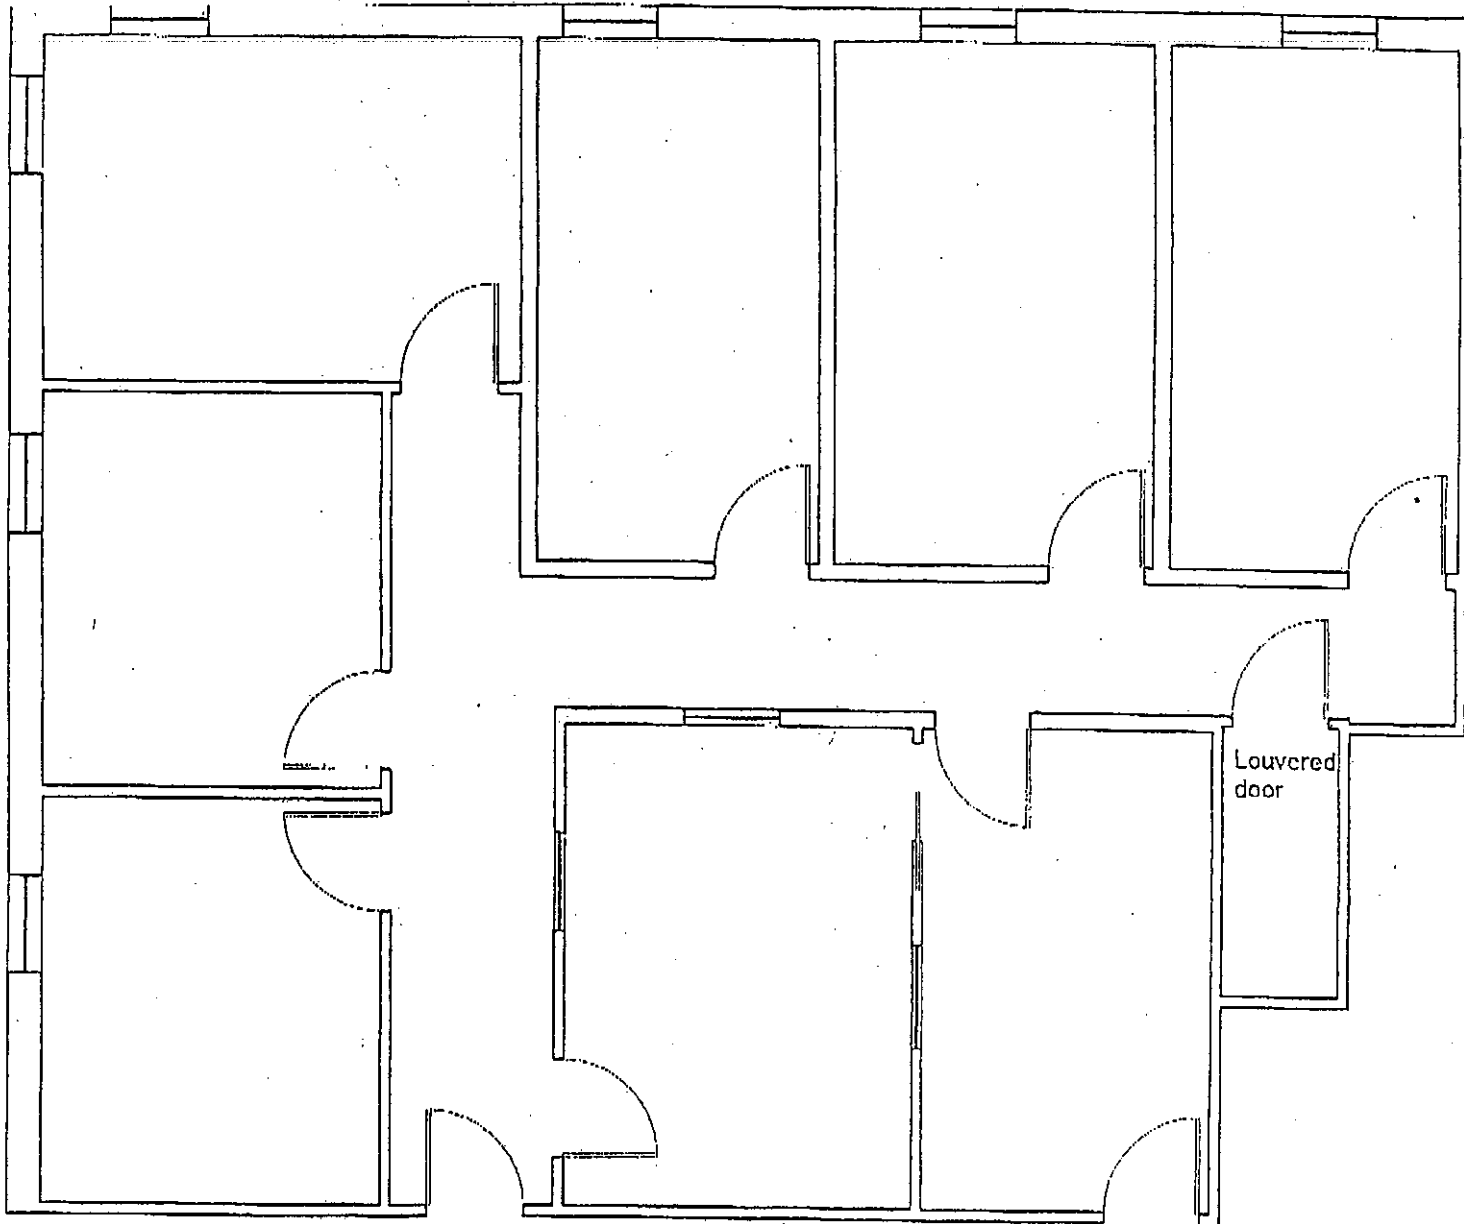

Heritage Tower Unit 401-A Floor Plan Approx 1600 SF

River Mill Village

(706)928-5033

05/11/05 09:33P P.003

Mail Slot