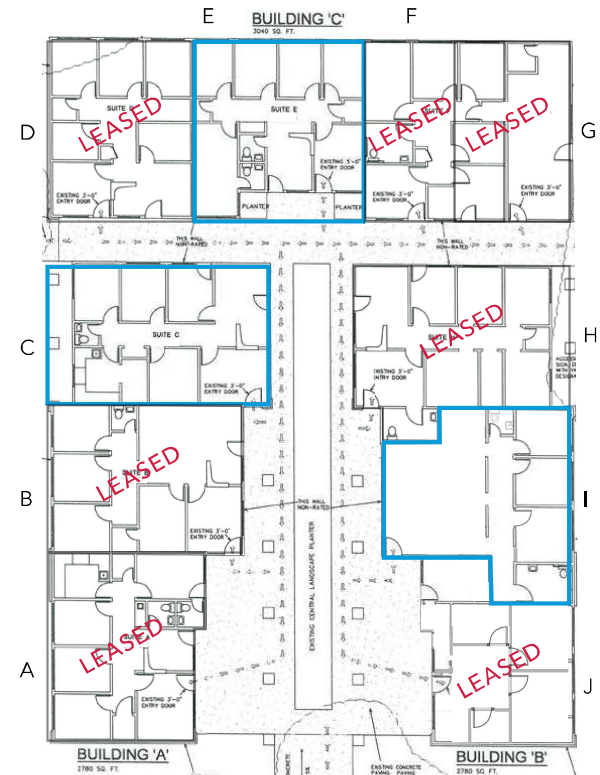

FLOOR PLAN

*Not to Scale

PHIL FRIDD
pfridd@lee-associates.com
D 714.564.7124
CAL DRE# 01000952

JIM HAWKINS
jhawkins@lee-associates.com
D 714.564.7126
CAL DRE# 00833274