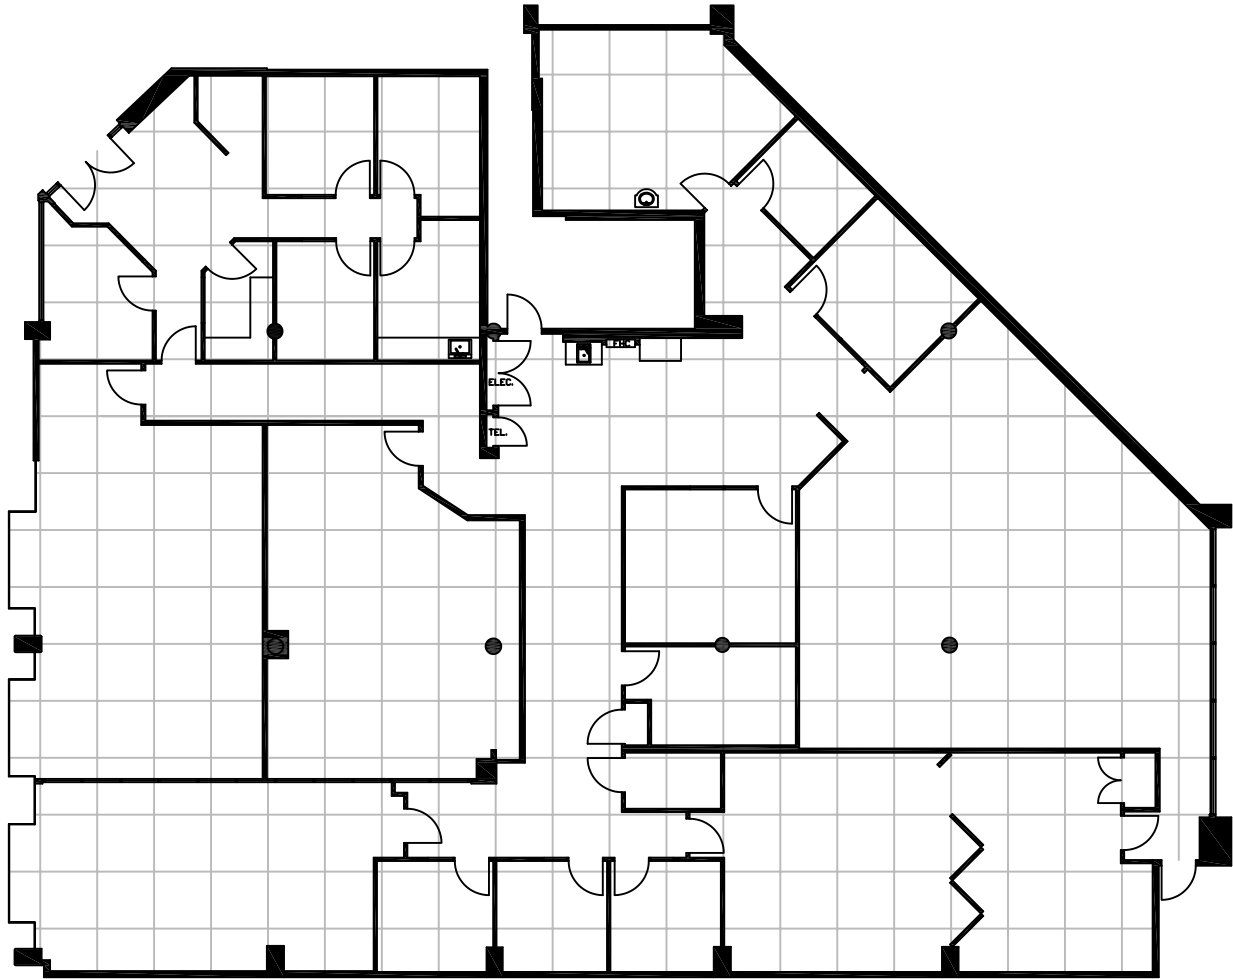

REAL

JAMES STREET NORTH

KING STREET WEST

SECOND REAL PROPERTIES LIMITED

ROBERT THOMSON BUILDING
110 King Street West
Hamilton, Ontario

Suite P608 - 9,144 Sq. Ft. Rentable
Existing Space Plan

www.realpropertieslimited.com