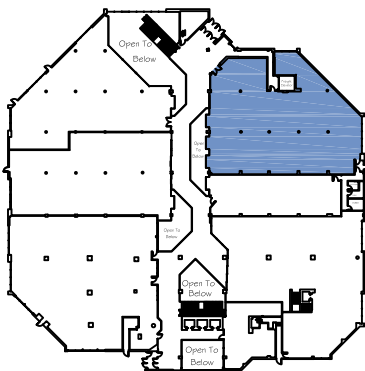

REAL

JAMES STREET NORTH

KING STREET WEST

SECOND REAL PROPERTIES LIMITED

ROBERT THOMSON BUILDING
110 King Street West
Hamilton, Ontario

Suite P608 - 9,144 Sq. Ft. Rentable
Existing Space Plan

www.realpropertieslimited.com