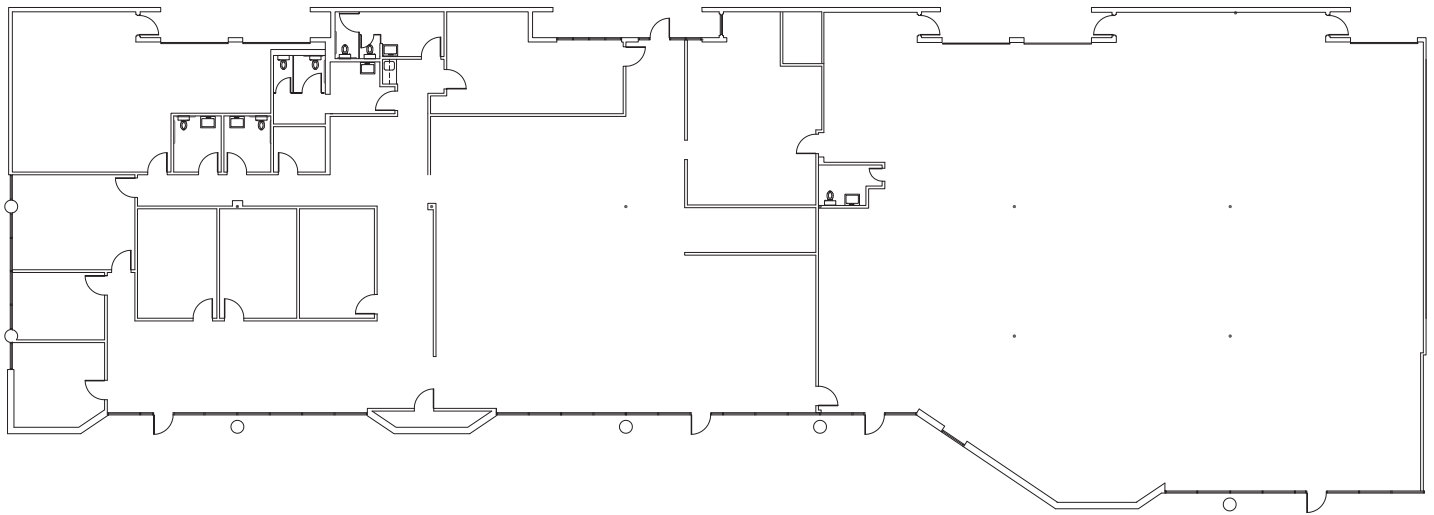

Commerce Park North

15621 Blue Ash Dr., Houston, TX 77090 | Suite 100

ABRAHAM RICHARDSON
abraham.richardson@streamrealty.com
713.364.2718

MEG ZSCHAPPEL
meg.zschappel@streamrealty.com
832.316.1053

ZACHARY YOUNG
zachary.young@streamrealty.com
504.342.8231