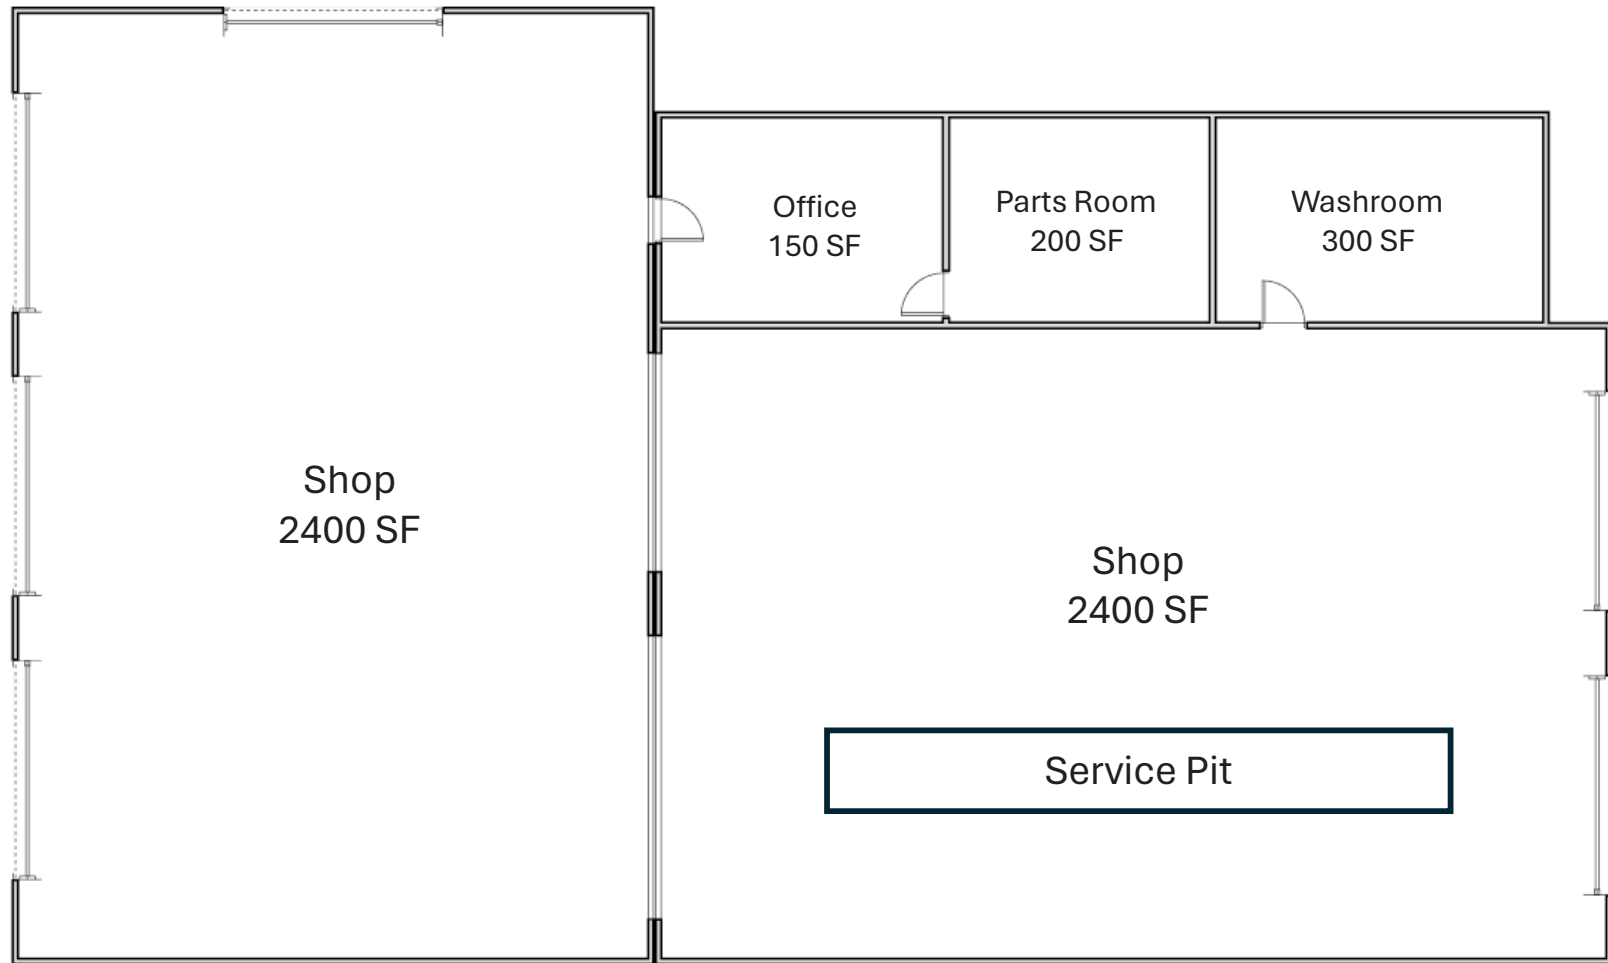

FOR SALE | 1609 PIEDMONT HWY

INDUSTRIAL PROPERTY FOR SALE

Piedmont Highway Truck Repair

1609 PIEDMONT HWY, PIEDMONT, SC 29673

1609 Piedmont Highway, Piedmont, SC 29673

PROPERTY ADDRESS:	1609 Piedmont Hwy, Piedmont, SC 29673
TOTAL SQUARE FOOTAGE:	5,250 SF
OFFICE/BREAK ROOM SF:	150 SF
TOTAL ACRES:	1.83 acres
PARTS ROOM SF:	200 SF
BUILDING DETAILS:	5,250 SF heated shop and office space (5) drive-in bays (1) bay with full-service pit Includes overhead crane
CLEAR HEIGHT:	15' - 22'
DRIVE IN DOORS:	(6) oversized 5 manual, 1 Electric
SHOP DIMENSIONS:	40' x 40' and 40' x 60'
ADDITIONAL FEATURES:	Fenced, secured, lit, and gravel yard.
ACCESS:	1.3 Miles 1 Turn 2 Min Drive to I-85N

Floor plan

Rob Williams
rob.williams@streamrealty.com
846.593.0928

Carter Keller
carter.keller@streamrealty.com
434.534.2060

Overhead View

Interstate Access

Rob Williams

Vice President

rob.williams@streamrealty.com