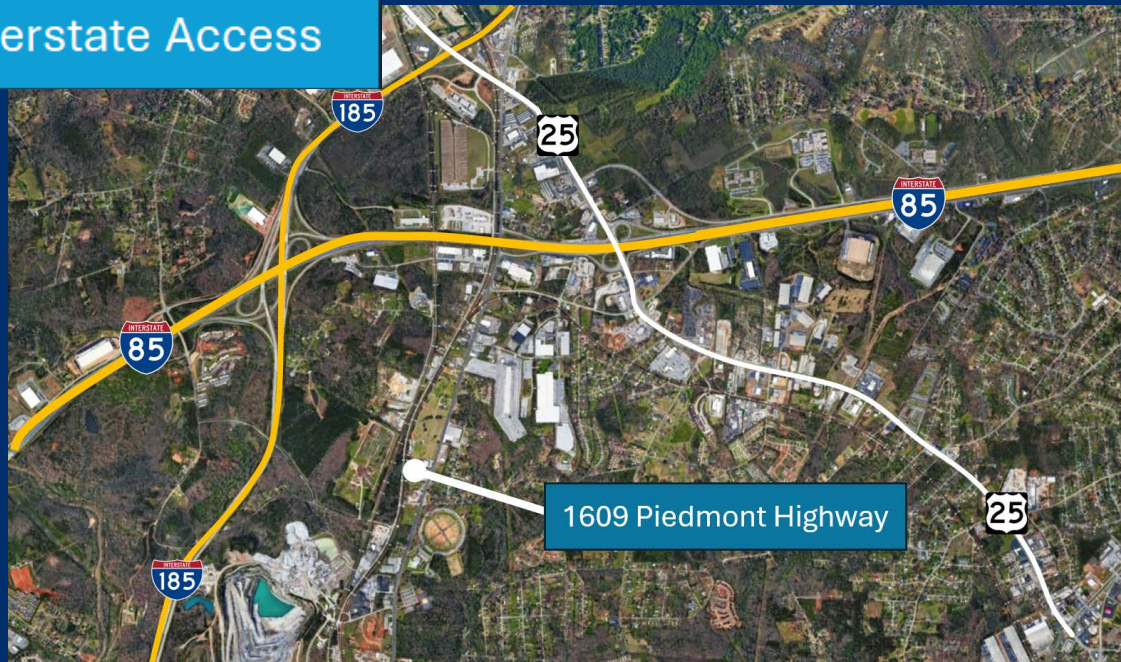

Interstate Access