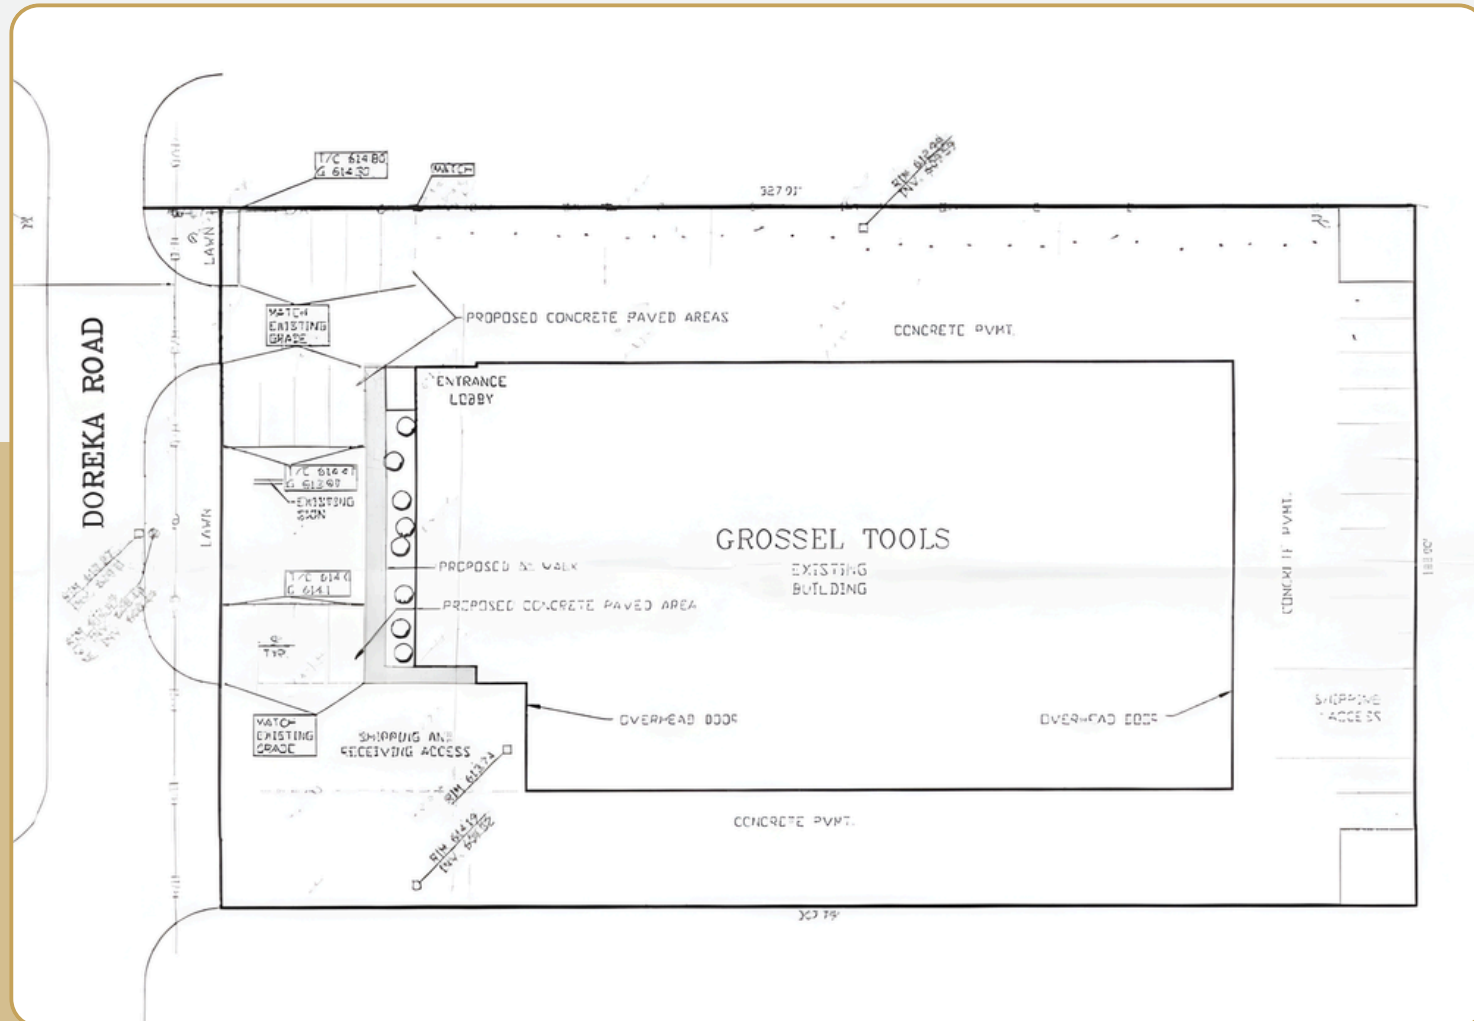

34190 Doreka

Fraser, MI

L. MASON CAPITANI
CORFAC INTERNATIONAL

Site Plan

248.637.9700 | LMCap.com

Information contained herein was obtained from sources deemed to be reliable but is not guaranteed. Subjects to prior sales, changes of price or withdrawal.