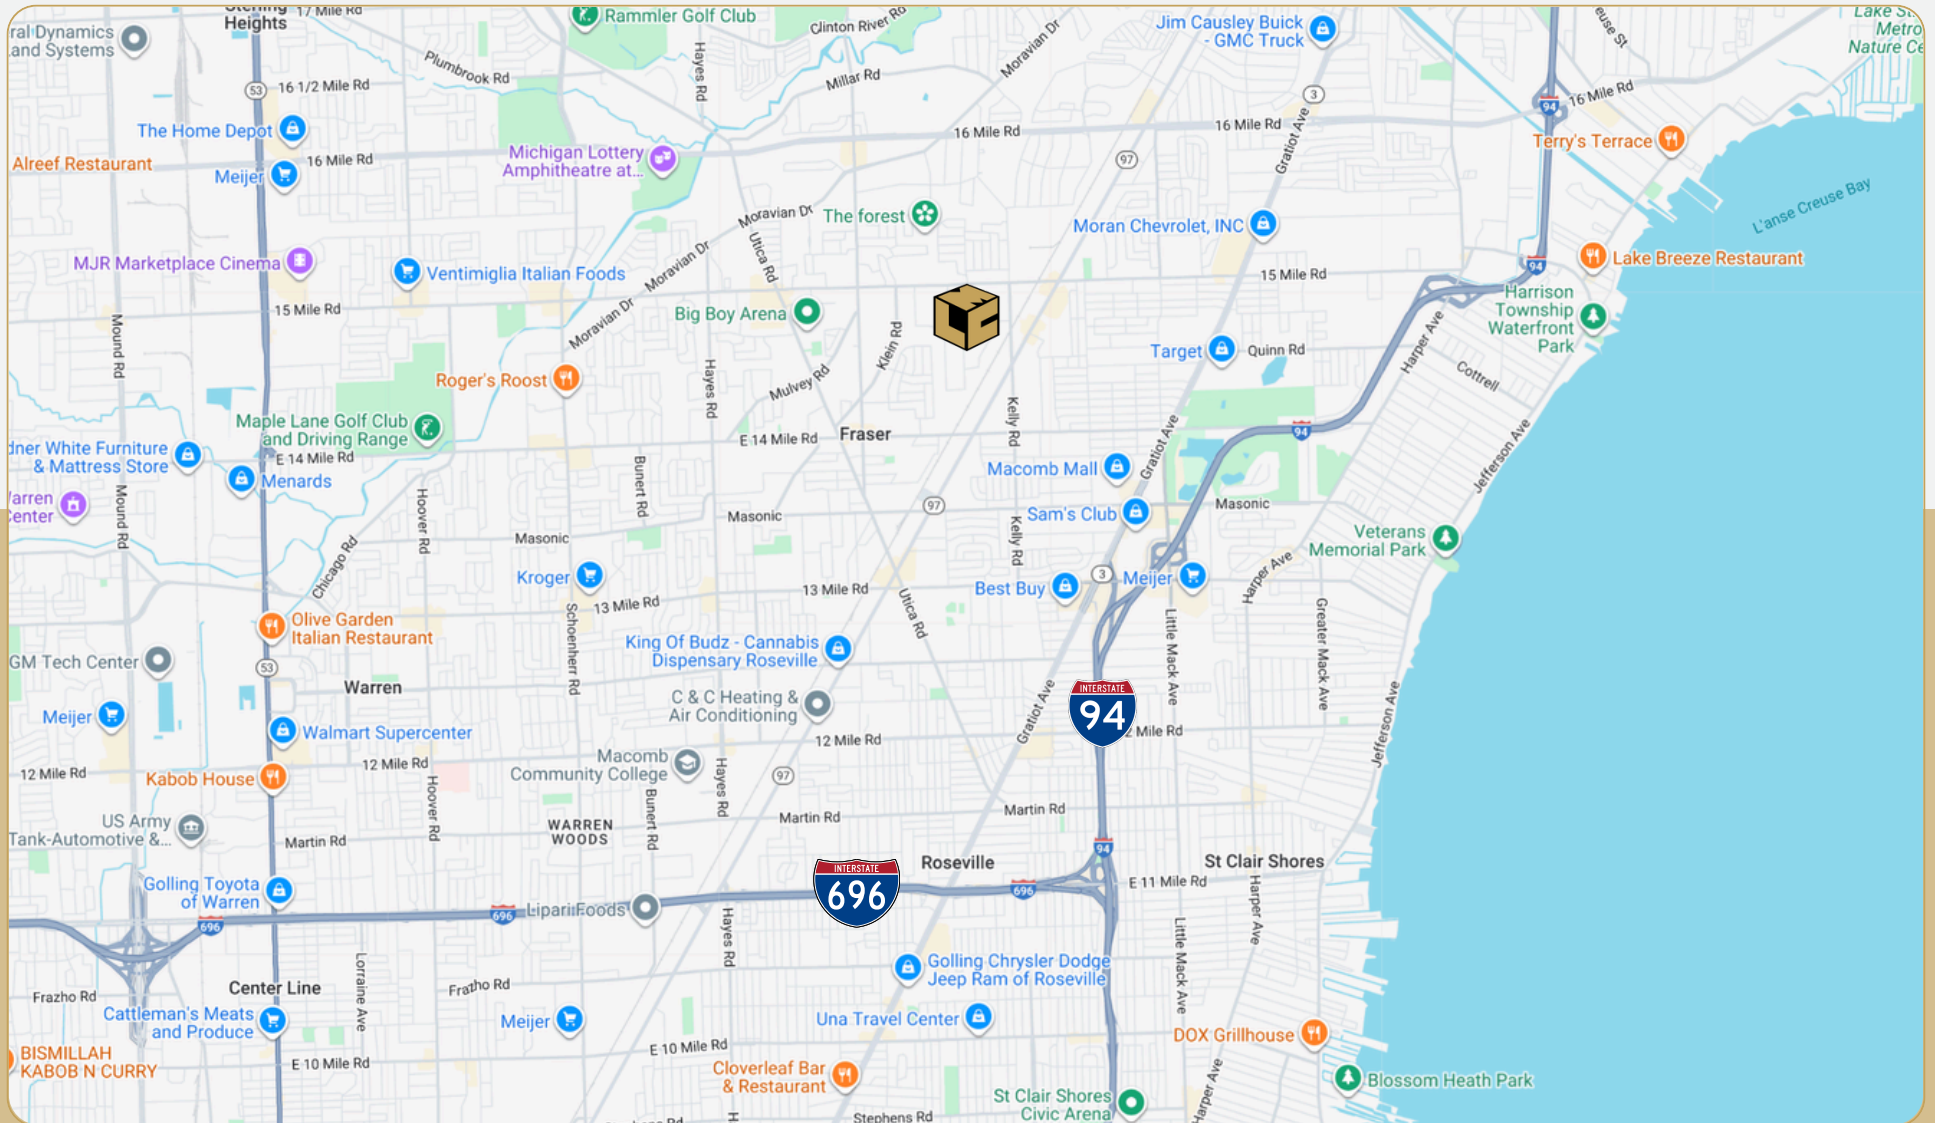

34190 Doreka

Fraser, MI

L. MASON CAPITANI
CORFAC INTERNATIONAL

Industrial Property Details:

Details:

Total SF:	23,926 SF
Available SF:	23,926 SF
Office SF:	4,466 SF
Factory SF:	19,460 SF
Zoning:	IC
Acres:	1.27
Frontage:	180'
Depth:	308'
Expandable:	No
Intersection:	Doreka & Malyn
X-Way Distance:	5 Miles to I-696
Parking:	66 Spaces
Year Built:	1979
Outside Storage:	No
Rail Siding:	No
Occupancy:	90 Days

Information contained herein was obtained from sources deemed to be reliable but is not guaranteed. Subjects to prior sales, changes of price or withdrawal.

34190 Doreka

Fraser, MI

L. MASON CAPITANI
CORFAC INTERNATIONAL