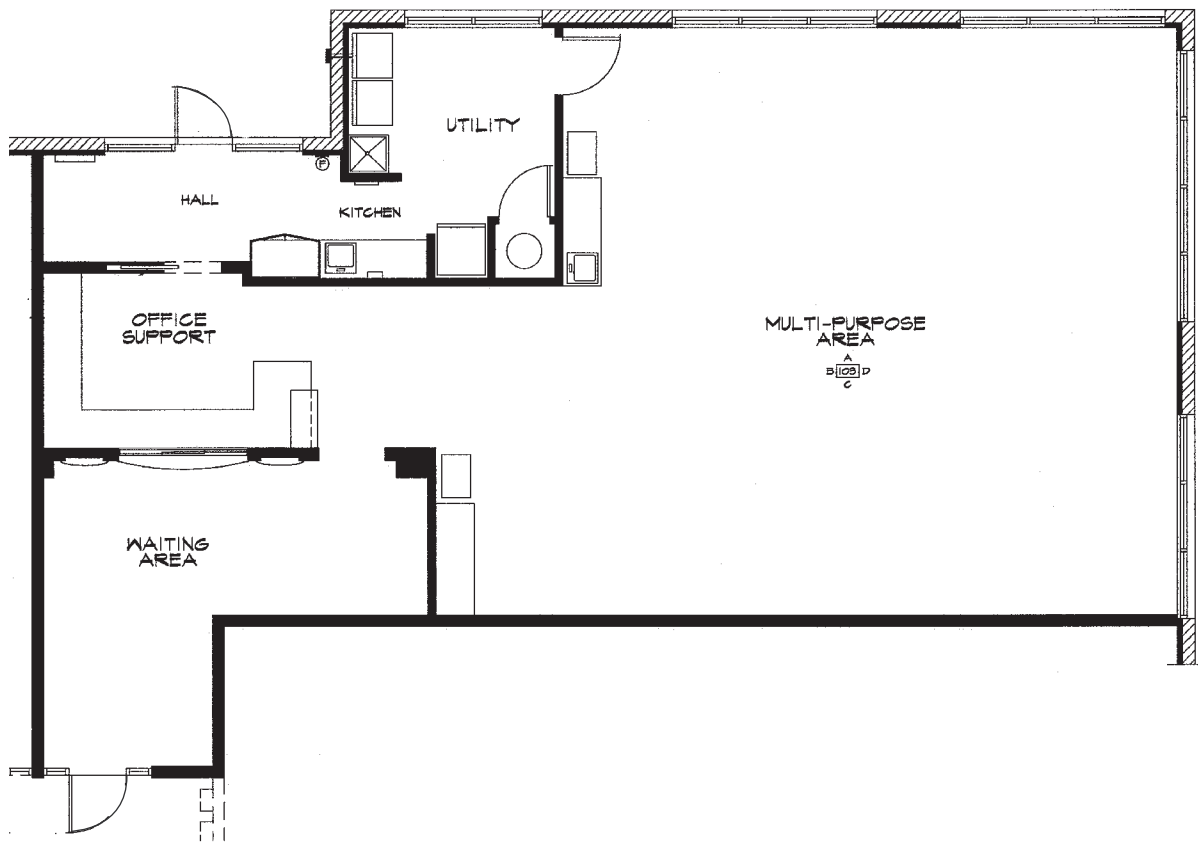

SUITE 190 FLOOR PLAN

2,020 SF

AVAILABLE

Subleasing by

PERRY GABUZZI, CCIM
602.513.5116
perry.gabuzzi@kidder.com