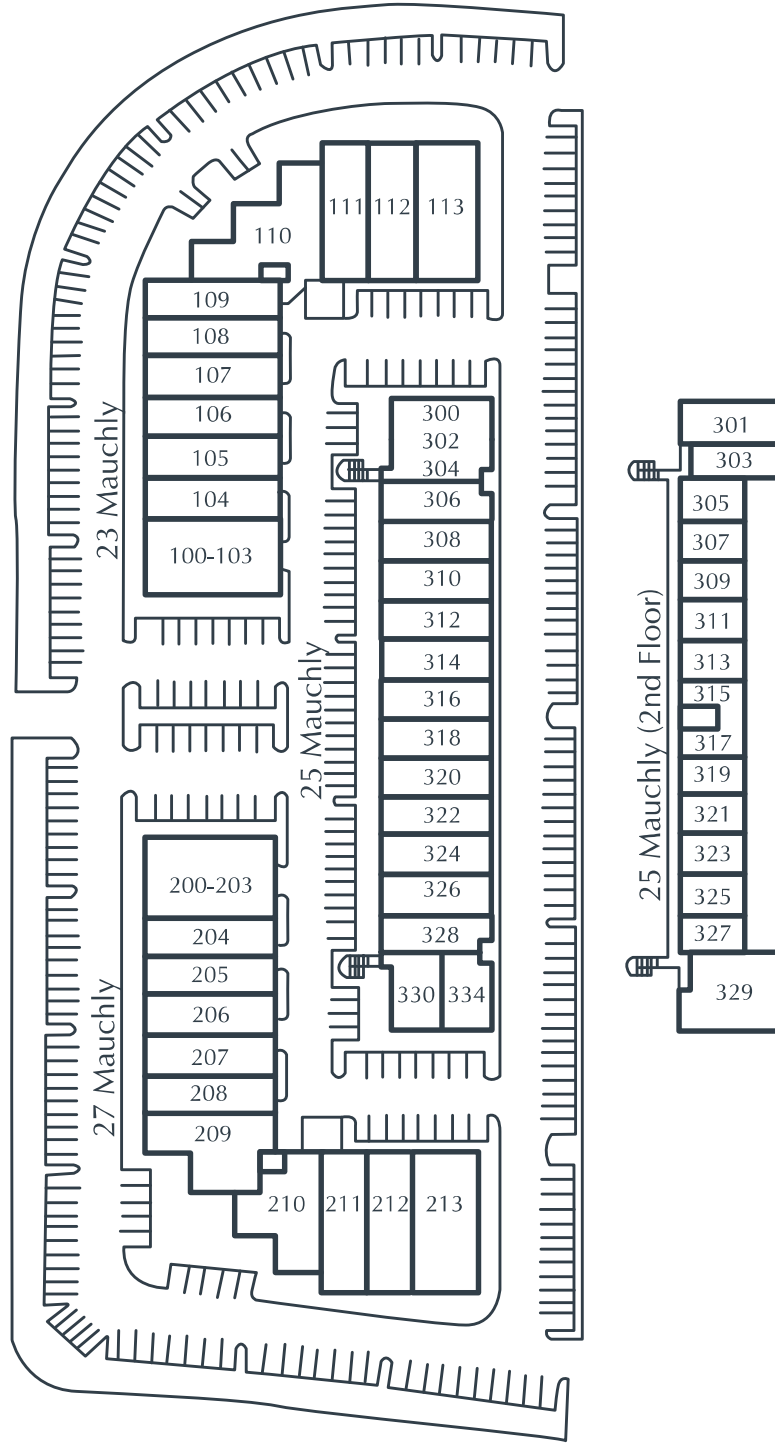

OLEN SPECTRUM CENTRE

Mauchly
Irvine, CA

Created by Olen Commercial Realty Corp., 2022. Information is not to be published or copied without written approval. Square footage and floor plans are estimates and should be separately verified. All rates, terms, floor plans, and building facts are subject to change without notice.