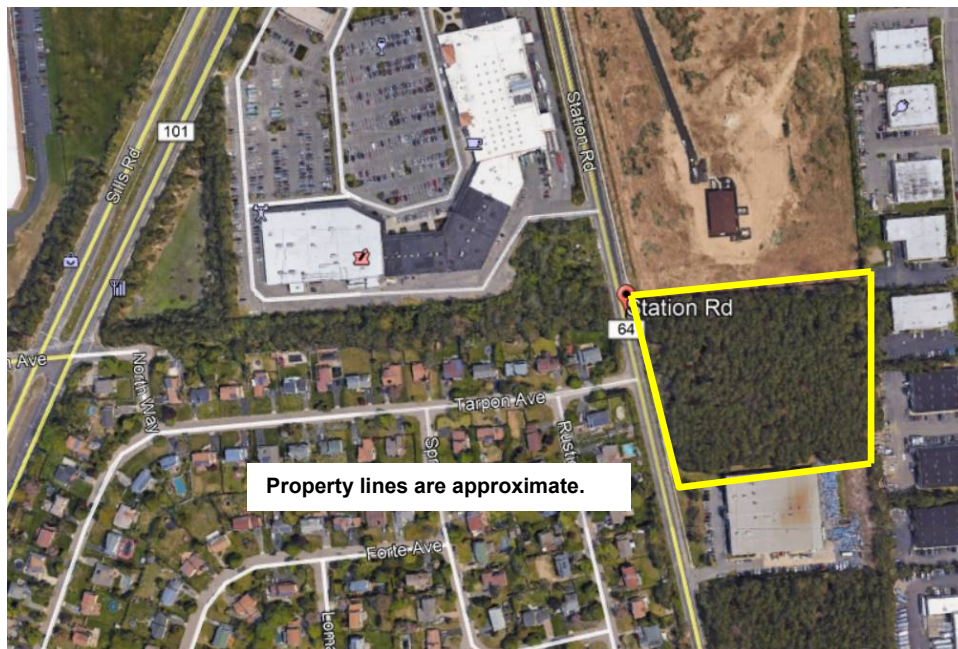

For Sale ~ Industrial Land
e/s of Station Rd (s/o Amneal)
Yaphank, NY 11980

METRO
REALTY SERVICES LLC

All information submitted is subject to errors, omissions, change of price or rental, change of other terms and conditions, prior sale, lease, financing or withdrawal without notice. All areas and dimensions are approximate. This advertisement does not suggest that the broker has a listing on this property or properties or that any property is currently available.

Metro Realty Services, LLC
1111 Broadhollow Road, Suite 222, Farmingdale, NY 11735
T (631) 770-0700 ~ F (631) 770-0710
info@metrorealtyservices.com ~ www.metrorealtyservices.com