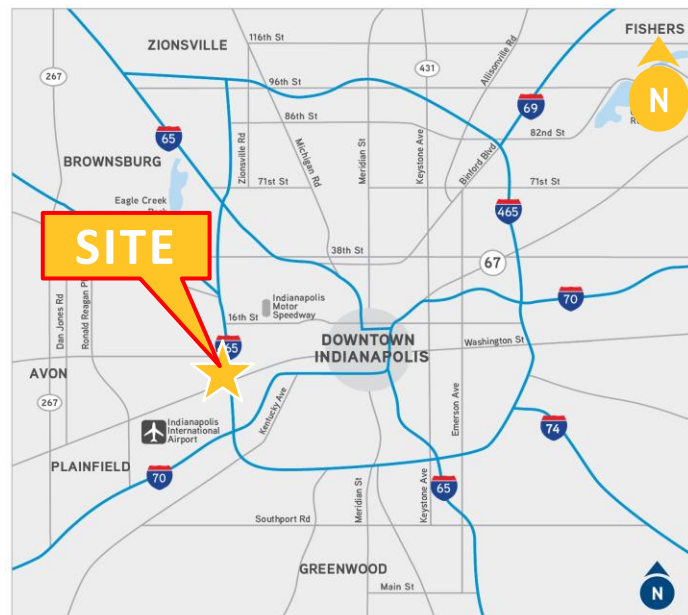

FOR SALE - \$645,000
5859 W. Morris St., Indianapolis, IN 46241

Two (2) Warehouses

- 0.76 Acres (Calculated)
- Access to I-465
- Large Pylon Sign
- Warehouse + Offices
- Drive-in Garage Doors

Eric Kamen 812.345.1663 eric@bryanrental.com