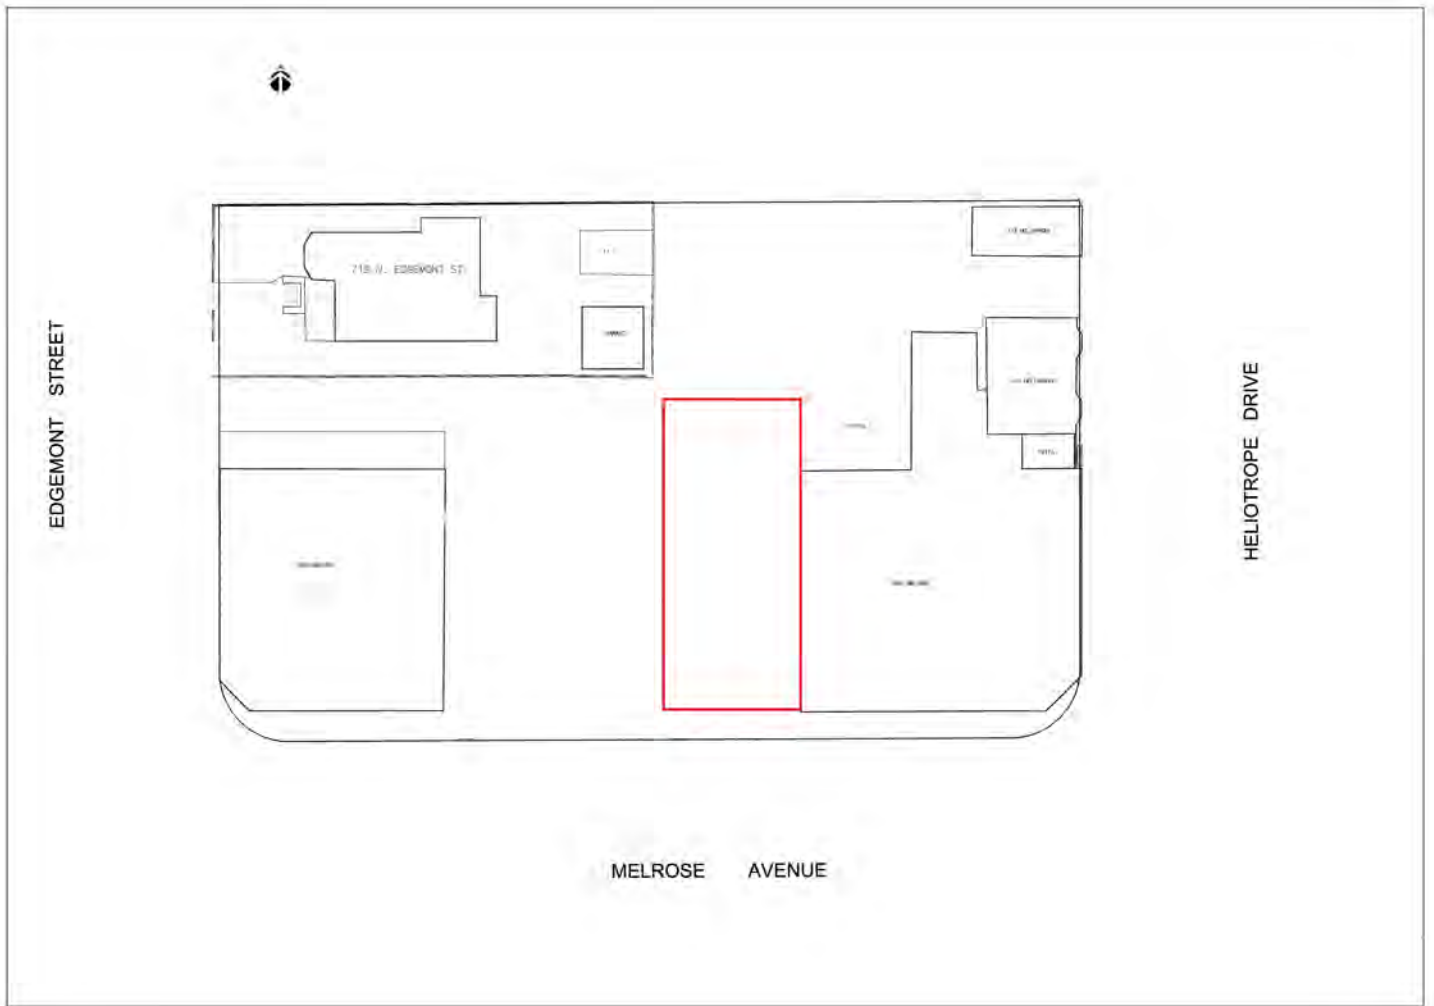

SOUTH PARK GROUP

www.southparkgroup.com

FLOOR PLAN

4363 & 4365 Melrose Avenue, Los Angeles, CA 90029

SOUTH PARK GROUP | 8322 Beverly Blvd., Suite 301 | Los Angeles, CA 90048

This information has been furnished by sources that we deem reliable, but for which we assume no liability. The information contained herein is given, in confidence, with the understanding that all negotiations pertaining to this property be handled through the submitting office. All measurements are approximate.