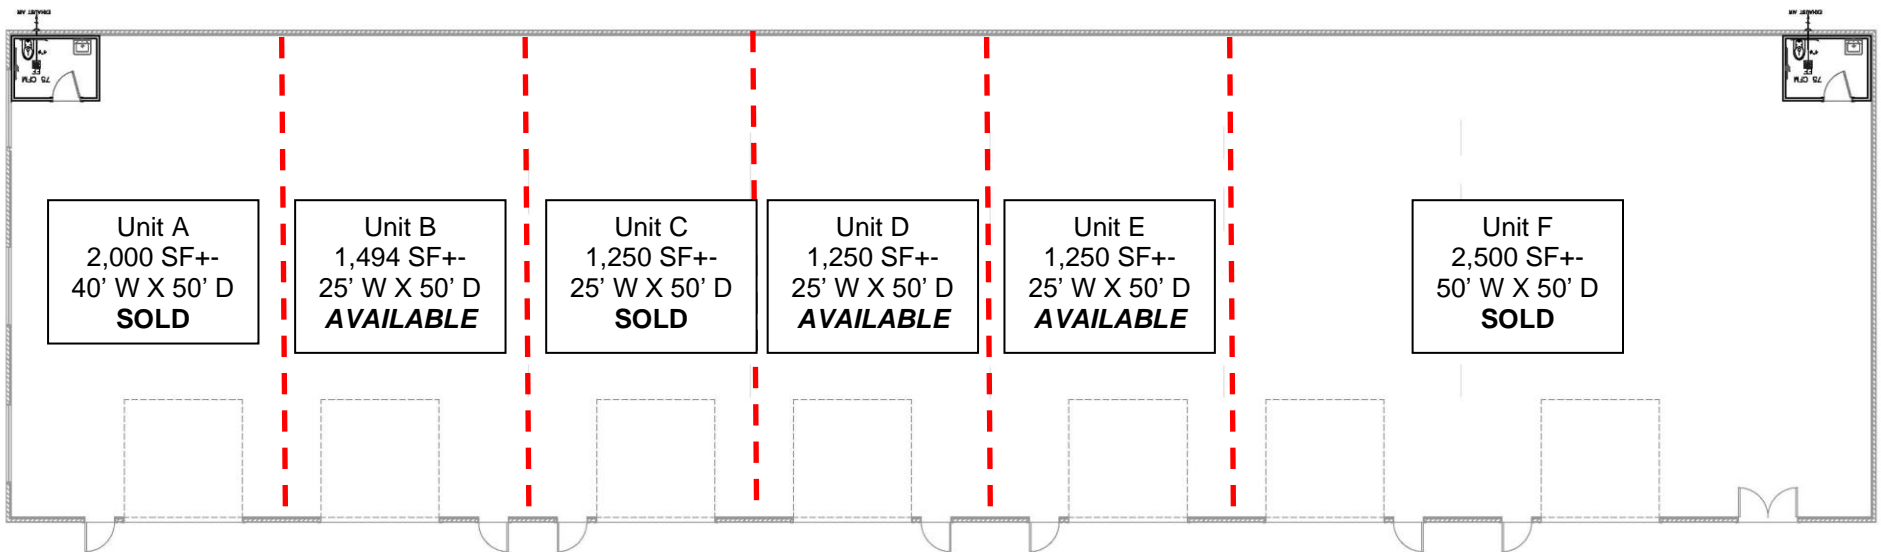

# FLOOR PLAN

**MATTHEW LEVIN, CCIM**

O: 770.209.1700

levinm@svn.com

GA #119351

**OFFICE WAREHOUSE FOR SALE** 4810 Wages Road, Sugar Hill, GA

**CRYE-LEIKE COMMERCIAL, INC.**