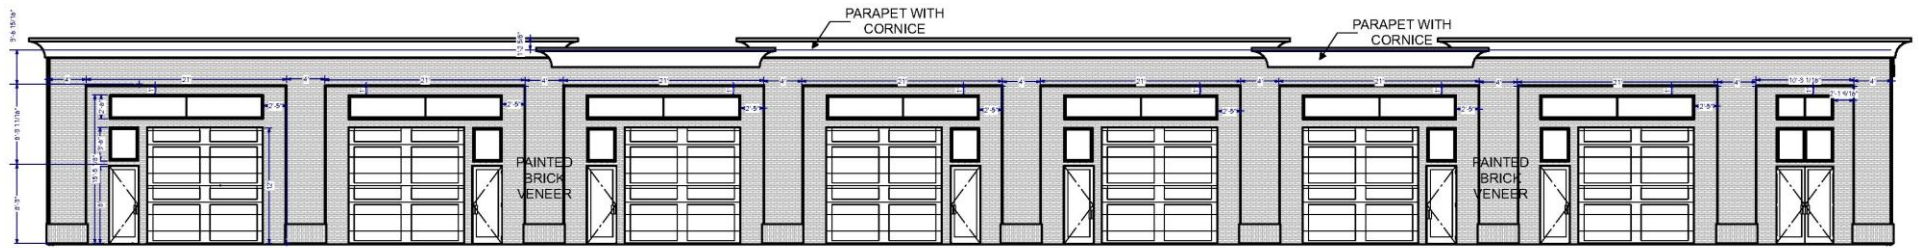

# FLOOR PLAN

**MATTHEW LEVIN, CCIM**

O: 770.209.1700

levinm@svn.com

GA #119351

**OFFICE WAREHOUSE FOR SALE** 4810 Wages Road, Sugar Hill, GA

**CRYE-LEIKE COMMERCIAL, INC.**