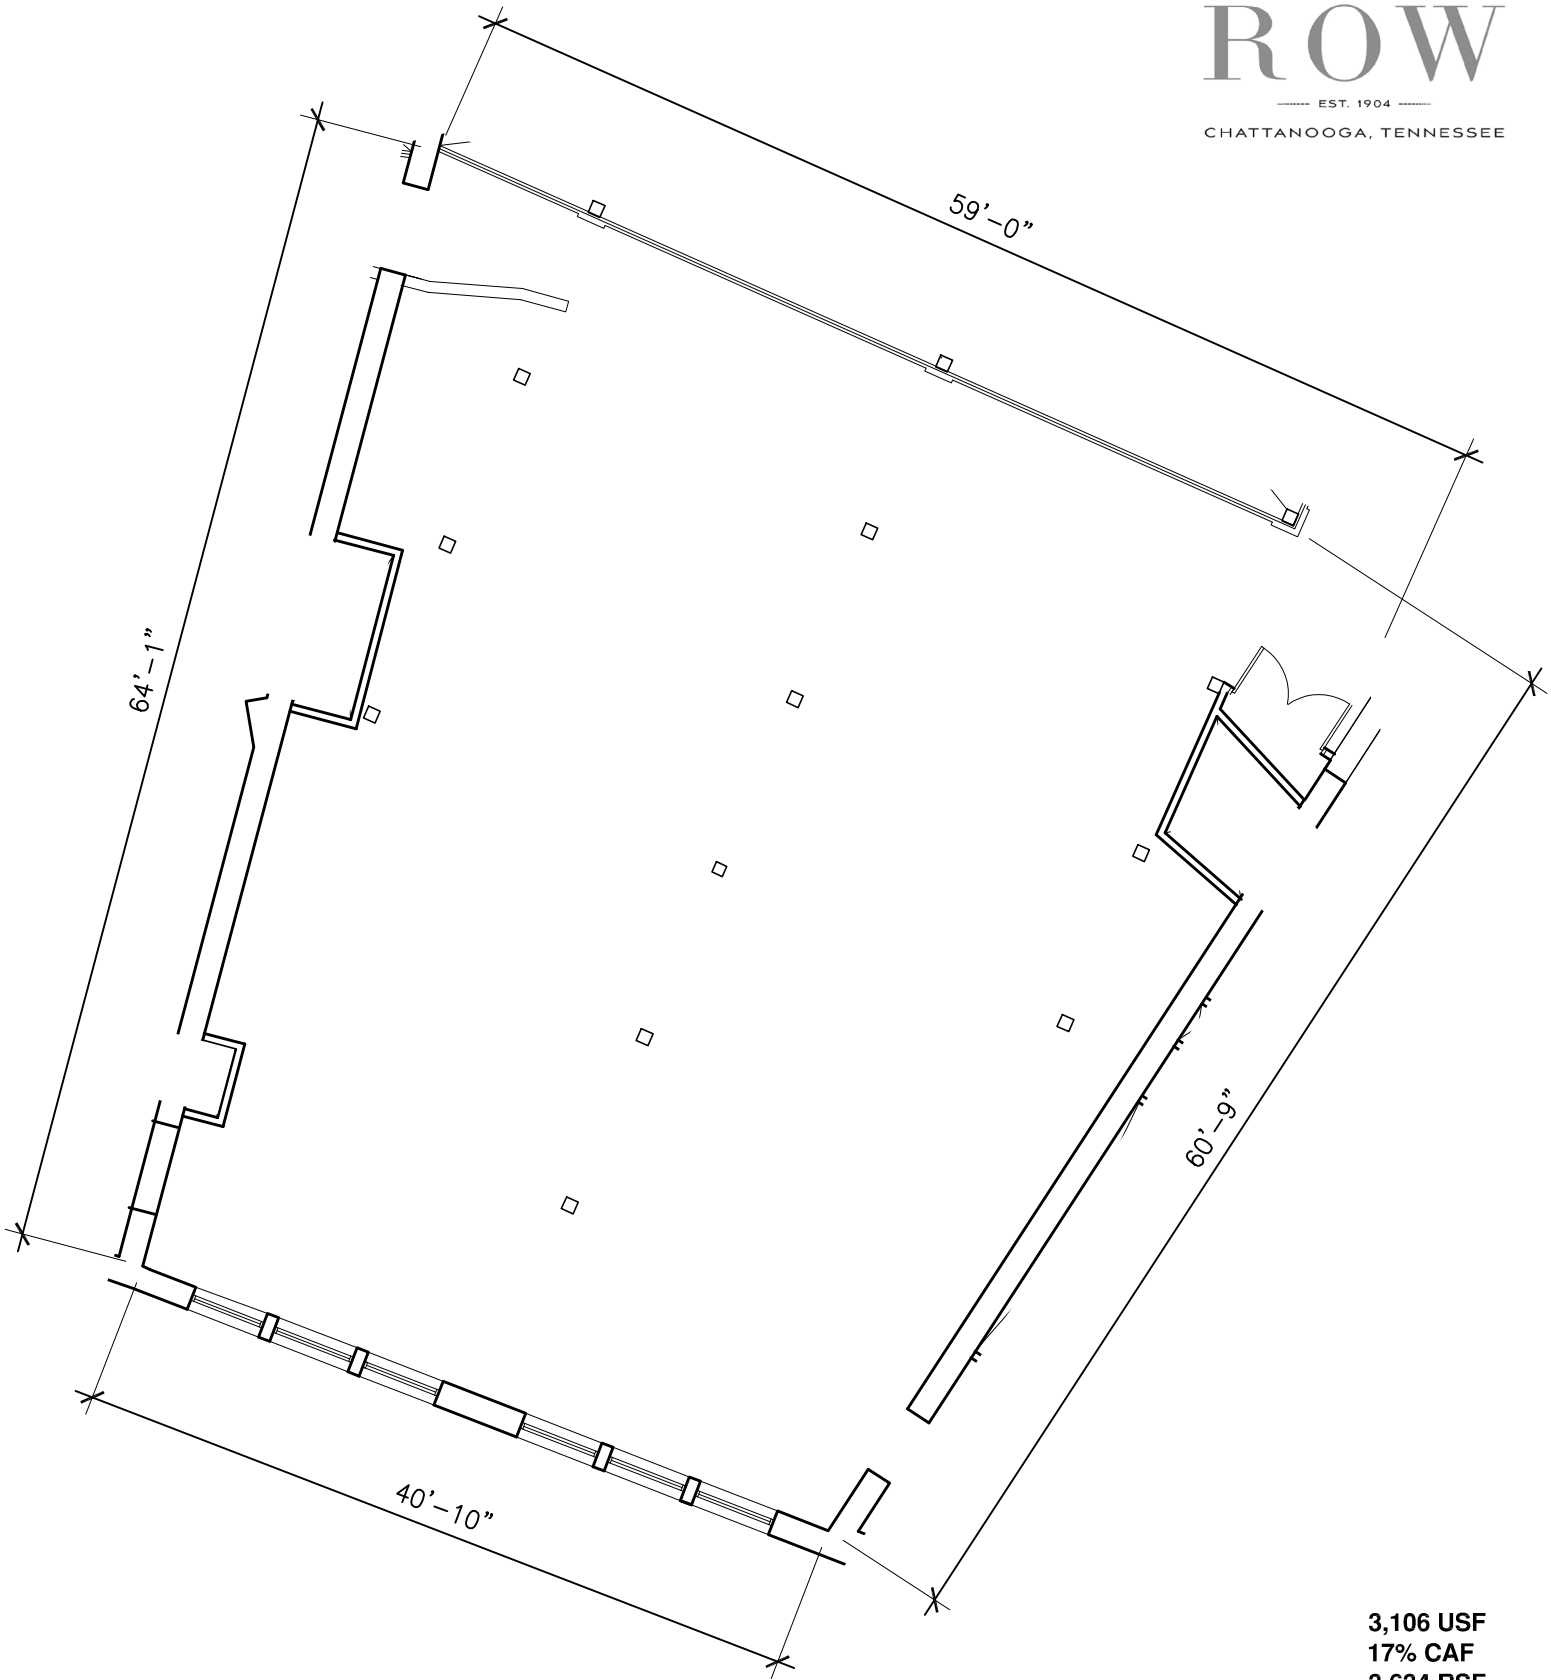

# WAREHOUSE ROW

EST. 1904

CHATTANOOGA, TENNESSEE

3,106 USF  
17% CAF  
3,634 RSF

## Suite 418

SCALE: 3/32"=1'-0"