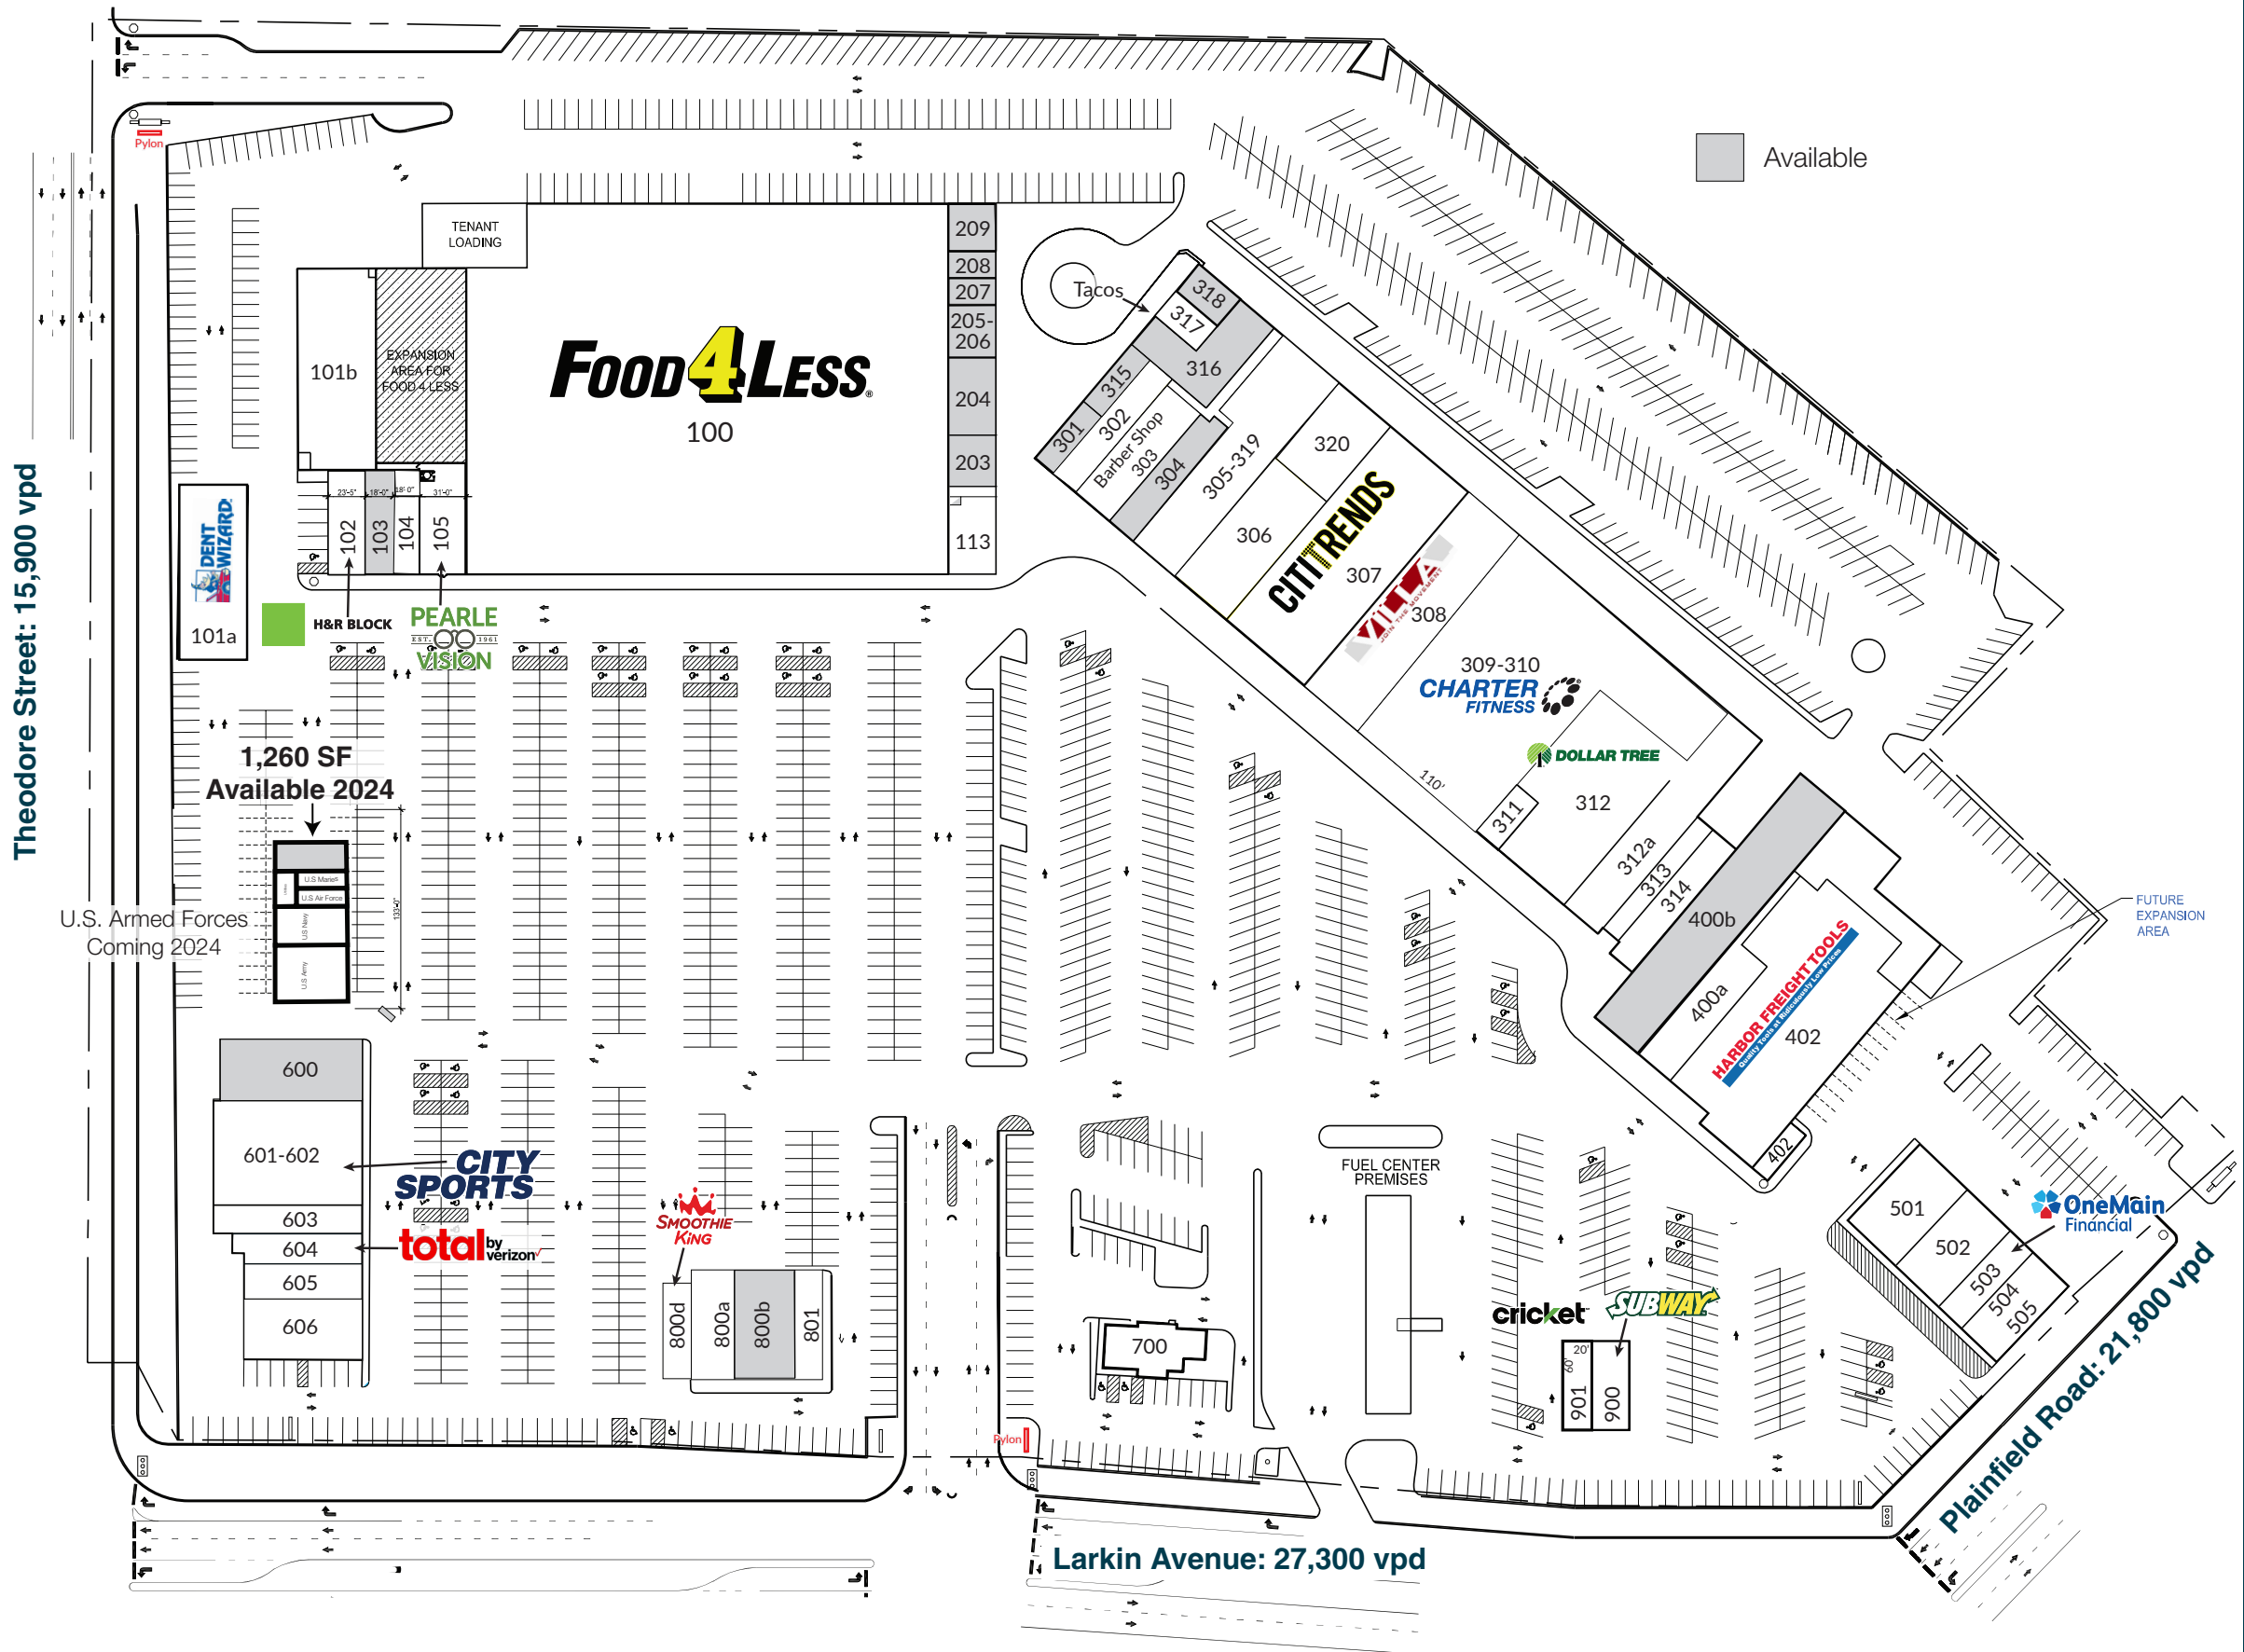

HILLCREST SHOPPING CENTER

SWC Plainfield Rd & Larkin Ave / Crest Hill, IL

SHOP SPACE AVAILABLE

Features

7.37 parking spaces/1,000 SF

Anchors

Demographics

	1 Mile	3 Miles	5 Miles
POPULATION	13,752	91,848	196,437
HOUSEHOLDS	5,784	34,070	67,020
AVG HOUSEHOLD INCOME	\$65,938	\$76,319	\$82,677
DAYTIME POPULATION	11,627	84,288	178,868

RETAIL OPPORTUNITY

HILLCREST SHOPPING CENTER

Suite	Tenant	SF
100	Food 4 Less	65,000
101a	Superior Auto Conditioning	5,336
101b	Playtime Soccer	6,940
102	H&R Block	1,230
103	Available	1,170
104	ClearStaff	1,170
105	Pearle Vision	2,310
113	Insure One	1,500
203	US Army (Coming Available 3/1/24)	1,382
204	US Marines (Coming Available 3/1/24)	1,225
205-206	US Air Force (Coming Available 3/1/24)	967
207-209	US Navy (Coming Available 3/1/24)	1,950
301	US Army (Coming Available 3/1/24)	750
302	Cici's Beauty	2,000
303	Barber Shop	2,900
304	Available	2,000
305 & 319	Home Essentials Furniture	6,500
306	Beauty Supply	5,760
307	CitiTrends	11,900
308	Villa	6,000
309-310	Charter Fitness	22,740
311	Radhika Threading & Spa	950
312-312a	Dollar Tree	13,677
313	Hair Cuttery	1,632
314	Ever Nails	2,016
315	Available	750
316	Available	1,648
317	Tacos	875
318	Available	700
320	Maintenance	2,000
400b	New Uses (Available)	7,435
400a	Disc Replay	4,000
402	Harbor Freight Tools	15,200
403	2nd Level Available	30,000
Outlots		
501	Edo Japan	2,262
502	U.S. Tobacco	1,200
503	One Main Financial	1,815
504	Dental Starz	2,142
505	Los Mangos	2,142
600	Bakery (Available 4/1/2024)	3,840
601-602	City Sports	6,400
603	Shark Fish & Chicken	2,500
604	Total by Verizon	2,240
605	Cresthill Pawn & Jewelry	1,600
606	Flexeon Rehabilitation	2,923
700	Mickey's Gyros	1,800
800d	Smoothie King	1,466
800a	Stella's	2,592
800b	Available	2,448
801	Currency Exchange	1,500
900	Subway	1,100
901	Cricket	1,200