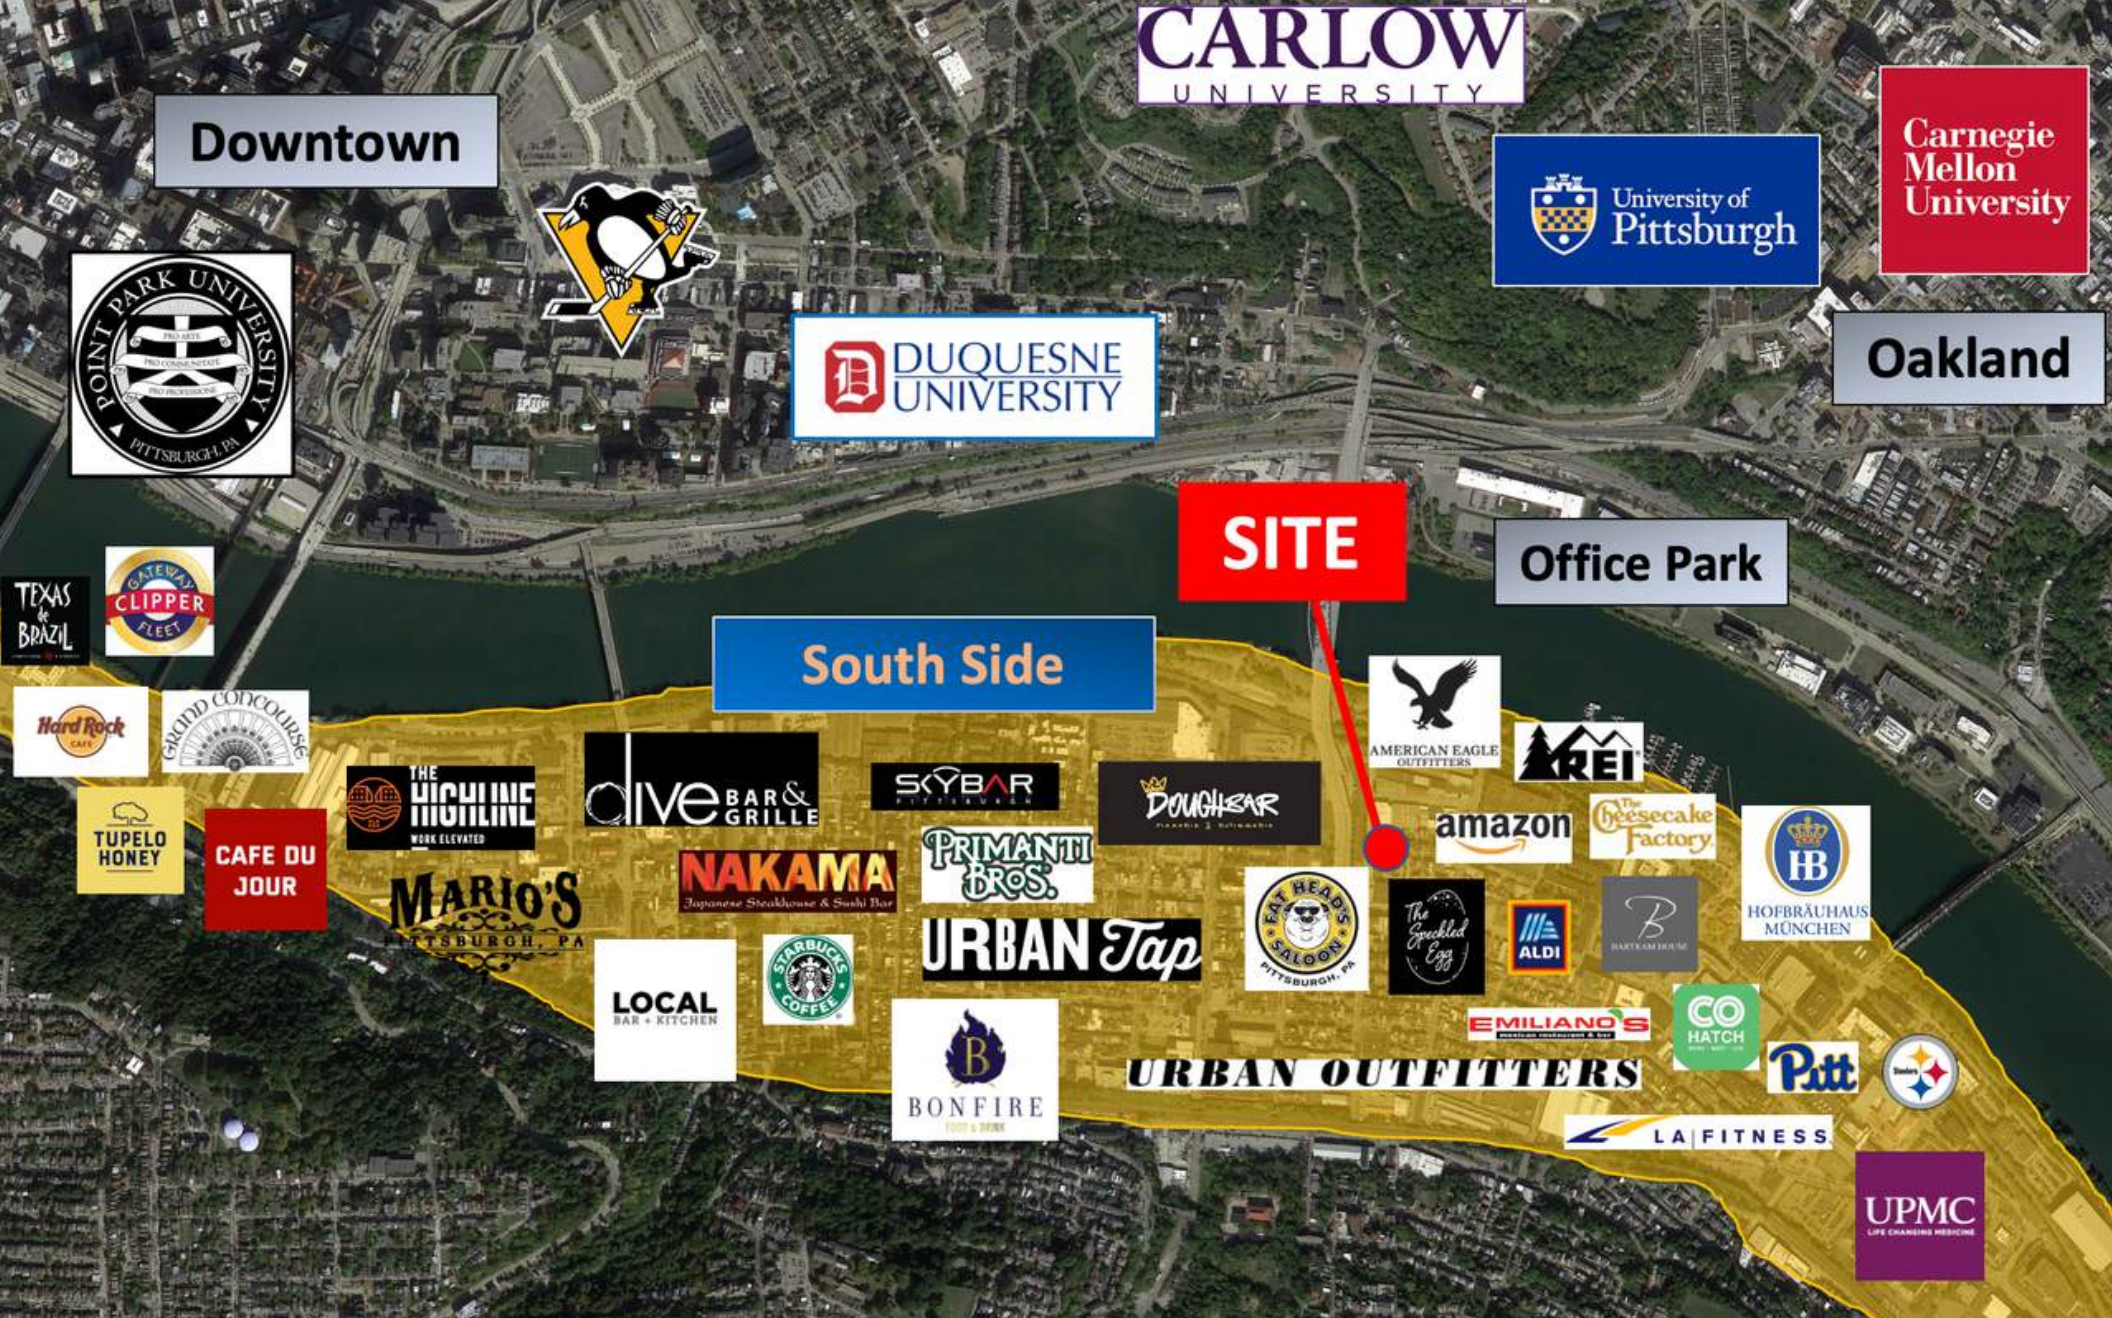

Downtown

CARLOW UNIVERSITY

Carnegie Mellon University

University of Pittsburgh